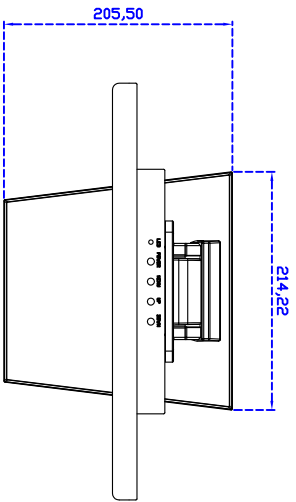

15,6" Desktop Touch Monitor

AIM-TMxxxx156-T01WA