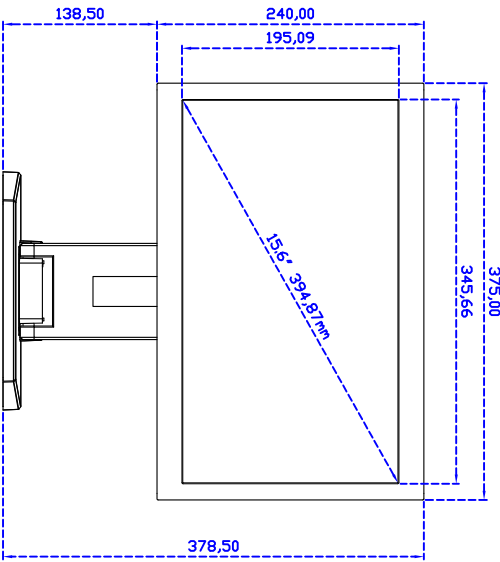

15,6" Desktop Touch Monitor

AIM-TMxxxx156-T01WA