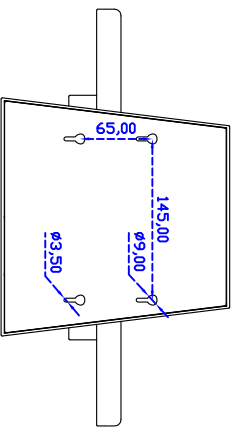

15.6" inch Touch Monitor (Projected Capacitive Multi-Touch)

Display Specifications :

Active Area	344 × 193 mm
Pixel Pitch	0.17925 × 0.17925 mm
Brightness	220 cd/m ²
Contrast Ratio	800 : 1
Resolution	1920 × 1080 (Full HD)
Viewing Angle	L/R 140° ; U/D 120°
Response Time	25 ms (Tr + Tf)
Display Colors	262K
Display Modes	640×480 ; 800×600 ; 1024×768 ; 1280×720 ; 1280×1024 ; 1360×768 ; 1440×900 ; 1680×1050 ; 1920×1080
Signal input	VGA ; DVI ; Audio
Mini-Audio out	1W (8Ω) × 2
OSD Keyboard	⊙ Menu/Select ⊙ - ⊙ + ⊙ Power
Power Source	DC 12V ; ≤9.5w ; Standby ≤1w
Power Consumption	
Storage Operation	-20~60°C ; 0~50°C
VESA	75×75 mm
Casing Colors	Black
Casing Size Weight	375×378.5×47 mm ; 3.95kg (W×H×D)
Carton gross weight	550 × 400 × 180 mm ; 5.6kg (W×H×D)

Order information :

AIM-TMPCTU156-T01WA :	【VGA/DVI/AUDIO/USB-TOUCH】	AIM-TMPCTU156-T02WA :	【VGA/DVI/AUDIO/RS232-TOUCH】
Accessory	VGA Cable/AC90~260V Adapter/Power Cable/Audio Cable/USB or RS232 Cable/Cleaning wipes/Driver Disk ※DVI Cable(Optional)		

Draw Test	Position and linearity verification
Controller	Support multiple controllers
Languages	English、Simple Chinese、Traditional Chinese、Japanese、French、German、Spanish、Korean、Arabic、Czech、Danish、Dutch、Greek、Hungarian、Italian、Norwegian、Russian、Polish、Portuguese、Slovenian、Swedish、Thai、Turkish
Mouse Emulator	Right / left button emulation. Auto Right / left Click (PDA function)
Touch Style	Drawing a Mode、button a Mode、Touch Off/ on Switch
Double Click	Configurable double click speed、Configurable double click area
Sound Modes	No sound、Touch down、Touch up
Display Support	display rotation、Support multiple monitors
Division Pattern Settings:	Support two halves and four parts with touch function, you can also create your own division patterns.
Edge compensation	Support edge compensation and you can also add your own numbers for it.
Support O.S	All Windows-32 bit O.S Windows7-8-10 : XP-64 bit O.S Android : All Linux : MAC