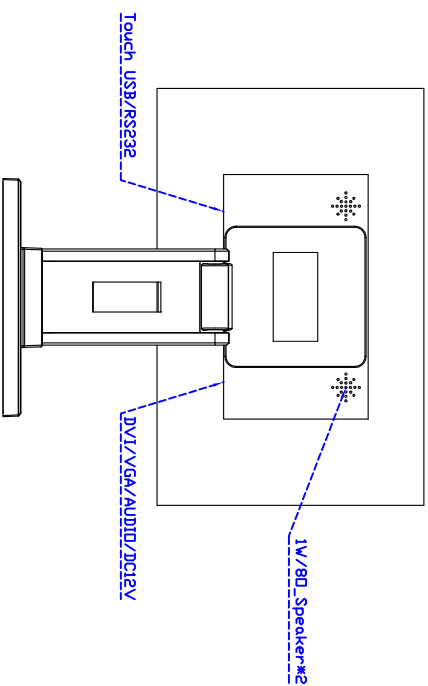

15,6" Desktop Touch Monitor

AIM-TMxxxx156-T01WA