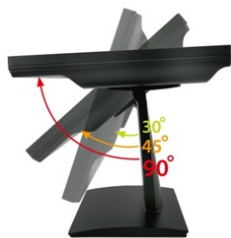

21.5" inch Touch Monitor (Infrared Ray Multi-Touch)

Products application :

- POS Terminal
- Industrial PC
- Kiosk
- Gaming
- Medical apparatus
- Personal computer
- Mobile GPS
- Office automation
- Security system of the house
- Car-mounted amusement
- Military equipment
- Communicate

Touch Feature :

Input Method	It detects anything that blocks lights
Linearity	≤2.5mm
Surface	≥7H
Life Time	Unlimited
Application	Writing and Signature Capture Capability
PC Link	USB

Software Feature :

Calibration	4 points or 16 points or 25 points
Draw Test	Position and linearity verification
Controller	Support multiple controllers
Languages	English 、 Simple Chinese 、 Traditional Chinese 、 Japanese 、 German
Mouse Emulator	Right / left button emulation. Auto Right / left Click (PDA function)
Touch Style	Drawing a Mode 、 button a Mode 、 Hide cursor
Double Click	Configurable double click speed 、 Configurable double click area
Sound Modes	No sound 、 Touch down 、 Touch up
Display Support	display rotation 、 Support multiple monitors
Division Pattern Settings:	Support two halves and four parts with touch function, you can also create your own division patterns.
Edge compensation	Support edge compensation and you can also your own numbers for it.
Support O.S	All Windows-32 bit O.S Windows7-8-10 ; XP-64 bit O.S Android : All Linux : MAC