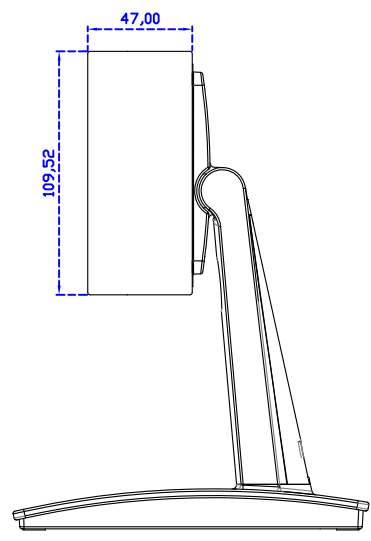

AIM-TMPCTU070-R15W V	USB (Multi-Touch*10)	POS Stand (0.8kg)
AIM-TMPCTU070-R16W V	RS232 (Single-Touch)	

7" Projected capacitive Multi-Touch Monitor

Display Specifications :

Active Area	154 × 85 mm
Pixel Pitch	0.1506 × 0.1432 mm
Brightness	500 cd/m ²
Contrast Ratio	800 : 1
Resolution	1024 x 600 (WXGA)
Viewing Angle	L/R150° ; U/D145°
Response Time	12ms (Tr + Tf)
Display Colors	262K
Display Modes	640×480 ; 800×600 ; 1024×600
Signal input	VGA ; Audio
Speaker	1W (8Ω) × 1
OSD Keyboard	⊙Power ⊙Auto adjust ⊕ ⊖ ⊙Menu
Power Source	DC 12V (DC Jack Φ2.1mm)
Power Consumption	≤8w
Storage 、 Operation	-30~80°C ; -20~70°C
VESA	75×75 mm
Casing Colors	Black (OEM other colors)
Casing Size 、 Weight	172.88 × 109.52 × 47 mm ; 1 kg (W×H×D) (Without Stand)
Carton 、 gross weight	365 × 395 × 170 mm 【 Desktop 】 ; 323 × 259 × 127 mm 【 Embedded 】
Accessory	VGA cable / Audio Cable / AC100~240V Adapter / Power cable / USB or RS232 cable / Cleaning wipes / Driver Disk

AIM-TMPCTU070-R15W V

3 Year Warranty
LCD Panel 1 Year

7" Touch Monitor.
(VESA Mount)

AIM-TMxxxx070-R15W

7" Embedded Touch Monitor.
(Open Frame)

AIM-TM0Pxxxx070-R15W

7" Desktop Touch Monitor.
(POS Stand)

AIM-TMxxxx070-R15W V