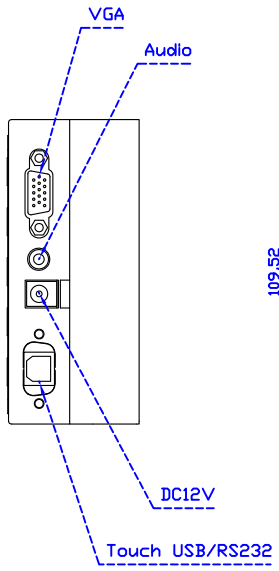

AIM-TMPCTU070-R15W

AIM-TMOPPCTU070-R15W

Order information :

Touch interface :

Mount type :

AIM-TMPCTU070-R15W	USB (Multi-Touch*10)	VESA (Without Stand)
AIM-TMPCTU070-R16W	RS232 (Single-Touch)	
AIM-TMOPPCTU070-R15W	USB (Multi-Touch*10)	Embedded (Open Frame)
AIM-TMOPPCTU070-R16W	RS232 (Single-Touch)	

※AiM Touch has the right to update specs without further notice.

AIM-TMOPPCTU070-R15W

7" Projected capacitive Multi-Touch Monitor

Touch Feature :

Input Method	Capacitive stylus, Finger
Linearity	≤2.5mm
Surface	≥7H
Life Time	Unlimited
Application	Writing and Signature Capture Capability

Software Feature :

Draw Test	Position and linearity verification
Controller	Support multiple controllers
Languages	English · Simple Chinese · Traditional Chinese · Japanese · French · German · Spanish · Korean · Arabic · Czech · Danish · Dutch · Greek · Hungarian · Italian · Norwegian · Russian · Polish · Portuguese · Slovenian · Swedish · Thai · Turkish
Mouse Emulator	Right / left button emulation. Auto Right / left Click (PDA function)
Touch Style	Drawing a Mode · button a Mode · Touch Off/ on Switch
Double Click	Configurable double click speed · Configurable double click area
Sound Modes	No sound · Touch down · Touch up
Display Support	display rotation · Support multiple monitors
Division Pattern	Support two halves and four parts with touch function, you can also create
Settings:	your own division patterns.
Edge compensation	Support edge compensation and you can also add your own numbers for it.
Support O.S	All Windows-32/64bit O.S Android ; Linux ; MAC

AIM-TMPCTU070-R15W V

3 Year Warranty
LCD Panel 1 Year

7" Touch Monitor.
(VESA Mount)

AIM-TMxxxx070-R15W

7" Embedded Touch Monitor.
(Open Frame)

AIM-TM0Pxxxx070-R15W

7" Desktop Touch Monitor.
(POS Stand)

AIM-TMxxxx070-R15W V