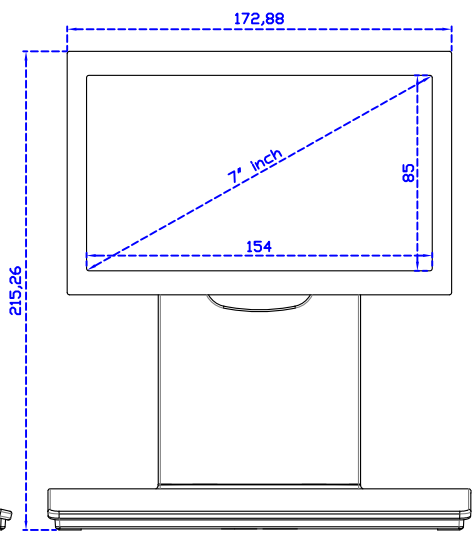

AIM-TMPCTU070-R15W V	USB (Multi-Touch*10)	POS Stand (0.8kg)
AIM-TMPCTU070-R16W V	RS232 (Single-Touch)	

7" Projected capacitive Multi-Touch Monitor

Display Specifications :

Active Area	154 × 85 mm
Pixel Pitch	0.1506 × 0.1432 mm
Brightness	500 cd/m ²
Contrast Ratio	800 : 1
Resolution	1024 x 600 (WXGA)
Viewing Angle	L/R150° ; U/D145°
Response Time	12ms (Tr + Tf)
Display Colors	262K
Display Modes	640×480 ; 800×600 ; 1024×600
Signal input	VGA ; Audio
Speaker	1W (8Ω) × 1
OSD Keyboard	⊙Power ⊙Auto adjust ⊕ ⊖ ⊙Menu
Power Source	DC 12V (DC Jack Φ2.1mm)
Power Consumption	≤8w
Storage 、 Operation	-30~80°C ; -20~70°C
VESA	75×75 mm
Casing Colors	Black (OEM other colors)
Casing Size 、 Weight	172.88 × 109.52 × 47 mm ; 1 kg (W×H×D) (Without Stand)
Carton 、 gross weight	365 × 395 × 170 mm 【 Desktop 】 ; 323 × 259 × 127 mm 【 Embedded 】
Accessory	VGA cable / Audio Cable / AC100~240V Adapter / Power cable / USB or RS232 cable / Cleaning wipes / Driver Disk

AIM-TMPCTU070-R15W V

3 Year Warranty
LCD Panel 1 Year

7" Touch Monitor.
(VESA Mount)

AIM-TMxxxx070-R15W

7" Embedded Touch Monitor.
(Open Frame)

AIM-TM0Pxxxx070-R15W

7" Desktop Touch Monitor.
(POS Stand)

AIM-TMxxxx070-R15W V