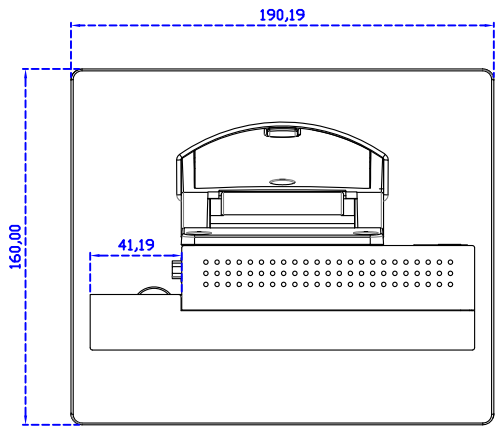

AIM-TMPCTU070-R15W V	USB (Multi-Touch*10)	POS Stand (0.8kg)
AIM-TMPCTU070-R16W V	RS232 (Single-Touch)	

7" Projected capacitive Multi-Touch Monitor

Display Specifications :

Active Area	154 × 85 mm
Pixel Pitch	0.1506 × 0.1432 mm
Brightness	500 cd/m ²
Contrast Ratio	800 : 1
Resolution	1024 x 600 (WXGA)
Viewing Angle	L/R150° ; U/D145°
Response Time	12ms (Tr + Tf)
Display Colors	262K
Display Modes	640×480 ; 800×600 ; 1024×600
Signal input	VGA ; Audio
Speaker	1W (8Ω) × 1
OSD Keyboard	⊙Power ⊙Auto adjust ⊕ ⊖ ⊙Menu
Power Source	DC 12V (DC Jack Φ2.1mm)
Power Consumption	≤8w
Storage 、 Operation	-30~80°C ; -20~70°C
VESA	75×75 mm
Casing Colors	Black (OEM other colors)
Casing Size 、 Weight	172.88 × 109.52 × 47 mm ; 1 kg (W×H×D) (Without Stand)
Carton 、 gross weight	365 × 395 × 170 mm 【 Desktop 】 ; 323 × 259 × 127 mm 【 Embedded 】
Accessory	VGA cable / Audio Cable / AC100~240V Adapter / Power cable / USB or RS232 cable / Cleaning wipes / Driver Disk

AIM-TMPCTU070-R15W V

3 Year Warranty
LCD Panel 1 Year

7" Touch Monitor.
(VESA Mount)

AIM-TMxxxx070-R15W

7" Embedded Touch Monitor.
(Open Frame)

AIM-TM0Pxxxx070-R15W

7" Desktop Touch Monitor.
(POS Stand)

AIM-TMxxxx070-R15W V