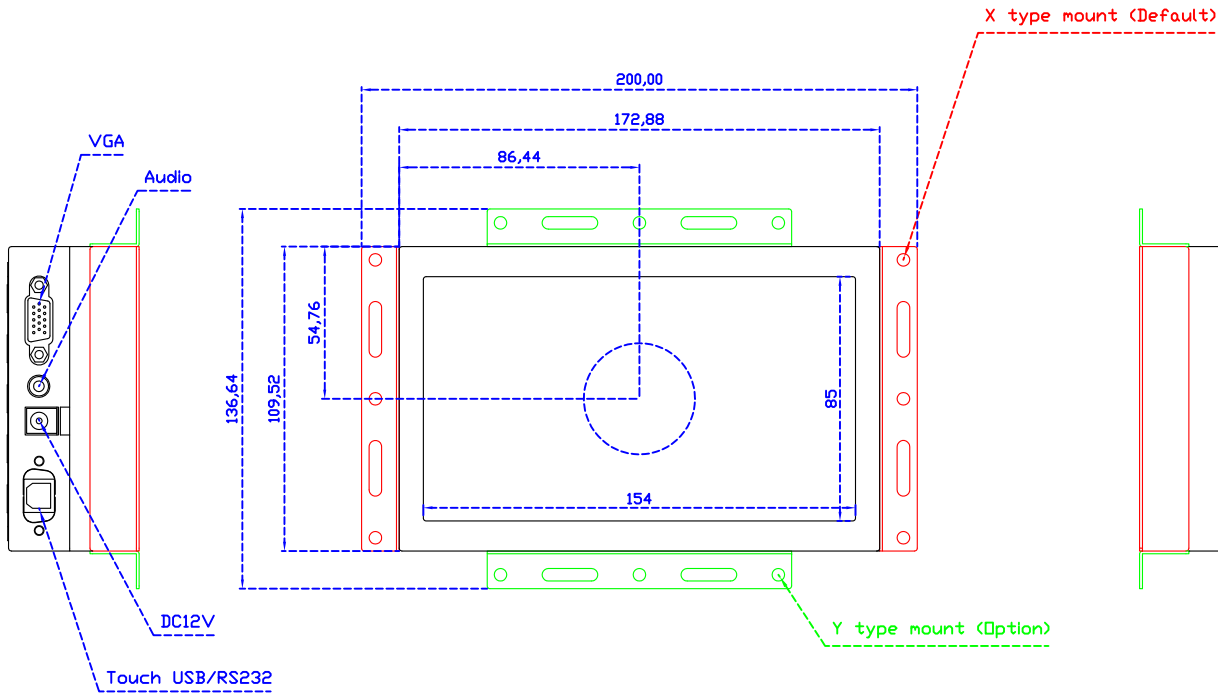

AIM-TMPCTU070-R15W V	USB (Multi-Touch*10)	POS Stand (0.8kg)
AIM-TMPCTU070-R16W V	RS232 (Single-Touch)	

7" Projected capacitive Multi-Touch Monitor

Display Specifications :

Active Area	154 × 85 mm
Pixel Pitch	0.1506 × 0.1432 mm
Brightness	500 cd/m ²
Contrast Ratio	800 : 1
Resolution	1024 x 600 (WXGA)
Viewing Angle	L/R150° ; U/D145°
Response Time	12ms (Tr + Tf)
Display Colors	262K
Display Modes	640×480 ; 800×600 ; 1024×600
Signal input	VGA ; Audio
Speaker	1W (8Ω) × 1
OSD Keyboard	⊙Power ⊙Auto adjust ⊕ ⊖ ⊙Menu
Power Source	DC 12V (DC Jack Φ2.1mm)
Power Consumption	≤8w
Storage 、 Operation	-30~80°C ; -20~70°C
VESA	75×75 mm
Casing Colors	Black (OEM other colors)
Casing Size 、 Weight	172.88 × 109.52 × 47 mm ; 1 kg (W×H×D) (Without Stand)
Carton 、 gross weight	365 × 395 × 170 mm 【 Desktop 】 ; 323 × 259 × 127 mm 【 Embedded 】
Accessory	VGA cable / Audio Cable / AC100~240V Adapter / Power cable / USB or RS232 cable / Cleaning wipes / Driver Disk

AIM-TMPCTU070-R15W V

3 Year Warranty
LCD Panel 1 Year

7" Touch Monitor.
(VESA Mount)

AIM-TMxxxx070-R15W

7" Embedded Touch Monitor.
(Open Frame)

AIM-TM0Pxxxx070-R15W

7" Desktop Touch Monitor.
(POS Stand)

AIM-TMxxxx070-R15W V