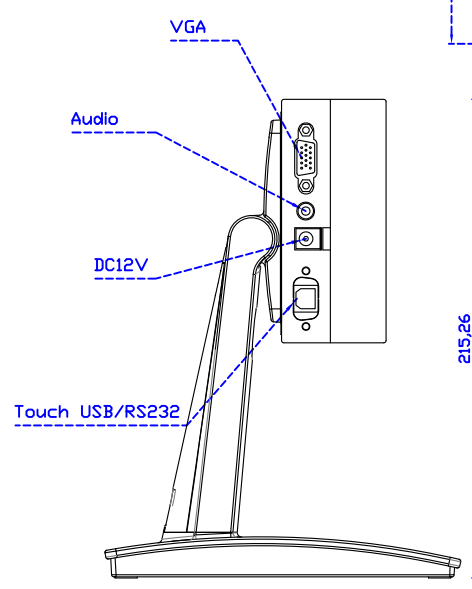

AIM-TMPCTU070-R15W

AIM-TMOPPCTU070-R15W

Order information :

Touch interface :

Mount type :

AIM-TMPCTU070-R15W	USB (Multi-Touch*10)	VESA (Without Stand)
AIM-TMPCTU070-R16W	RS232 (Single-Touch)	
AIM-TMOPPCTU070-R15W	USB (Multi-Touch*10)	Embedded (Open Frame)
AIM-TMOPPCTU070-R16W	RS232 (Single-Touch)	

Software Feature :

Draw Test	Position and linearity verification
Controller	Support multiple controllers
Languages	English · Simple Chinese · Traditional Chinese · Japanese · French · German · Spanish · Korean · Arabic · Czech · Danish · Dutch · Greek · Hungarian · Italian · Norwegian · Russian · Polish · Portuguese · Slovenian · Swedish · Thai · Turkish
Mouse Emulator	Right / left button emulation. Auto Right / left Click (PDA function)
Touch Style	Drawing a Mode · button a Mode · Touch Off/ on Switch
Double Click	Configurable double click speed · Configurable double click area
Sound Modes	No sound · Touch down · Touch up
Display Support	display rotation · Support multiple monitors
Division Pattern	Support two halves and four parts with touch function, you can also create
Settings:	your own division patterns.
Edge compensation	Support edge compensation and you can also add your own numbers for it.
Support O.S	All Windows-32/64bit O.S Android ; Linux ; MAC

AIM-TMPCTU070-R15W V

3 Year Warranty
LCD Panel 1 Year

7" Touch Monitor.
(VESA Mount)

AIM-TMxxxx070-R15W

7" Embedded Touch Monitor.
(Open Frame)

AIM-TM0Pxxxx070-R15W

7" Desktop Touch Monitor.
(POS Stand)

AIM-TMxxxx070-R15W V