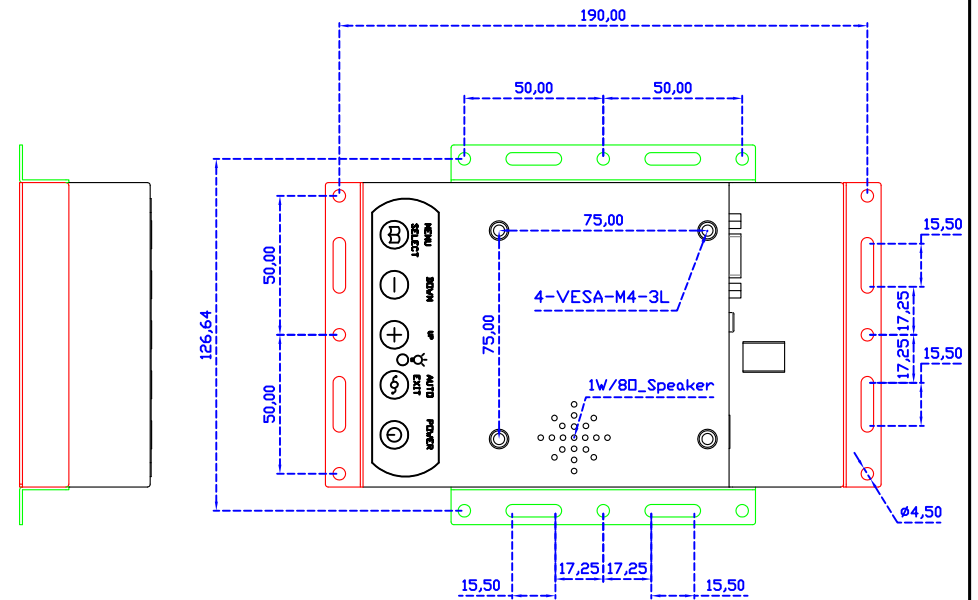

Software Feature :

Draw Test	Position and linearity verification
Controller	Support multiple controllers
Languages	English · Simple Chinese · Traditional Chinese · Japanese · French · German · Spanish · Korean · Arabic · Czech · Danish · Dutch · Greek · Hungarian · Italian · Norwegian · Russian · Polish · Portuguese · Slovenian · Swedish · Thai · Turkish
Mouse Emulator	Right / left button emulation. Auto Right / left Click (PDA function)
Touch Style	Drawing a Mode · button a Mode · Touch Off/ on Switch
Double Click	Configurable double click speed · Configurable double click area
Sound Modes	No sound · Touch down · Touch up
Display Support	display rotation · Support multiple monitors
Division Pattern	Support two halves and four parts with touch function, you can also create
Settings:	your own division patterns.
Edge compensation	Support edge compensation and you can also add your own numbers for it.
Support O.S	All Windows-32/64bit O.S Android ; Linux ; MAC

AIM-TMPCTU070-R15W V

3 Year Warranty
LCD Panel 1 Year

7" Touch Monitor.
(VESA Mount)

AIM-TMxxxx070-R15W

7" Embedded Touch Monitor.
(Open Frame)

AIM-TM0Pxxxx070-R15W

7" Desktop Touch Monitor.
(POS Stand)

AIM-TMxxxx070-R15W V