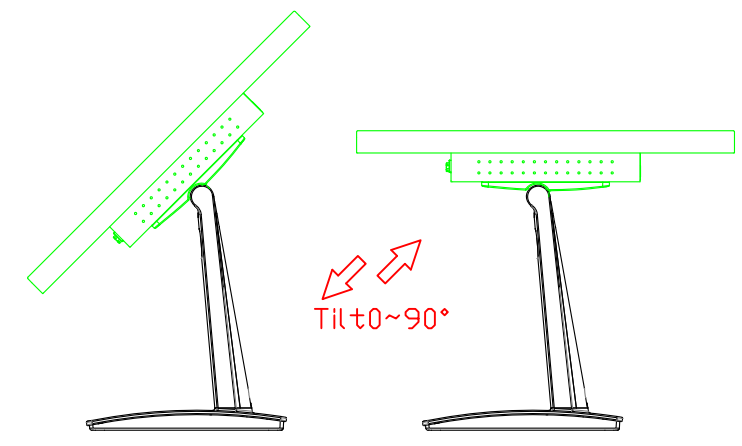

Software Feature :

Draw Test	Position and linearity verification
Controller	Support multiple controllers
Languages	English · Simple Chinese · Traditional Chinese · Japanese · French · German · Spanish · Korean · Arabic · Czech · Danish · Dutch · Greek · Hungarian · Italian · Norwegian · Russian · Polish · Portuguese · Slovenian · Swedish · Thai · Turkish
Mouse Emulator	Right / left button emulation. Auto Right / left Click (PDA function)
Touch Style	Drawing a Mode · button a Mode · Touch Off/ on Switch
Double Click	Configurable double click speed · Configurable double click area
Sound Modes	No sound · Touch down · Touch up
Display Support	display rotation · Support multiple monitors
Division Pattern	Support two halves and four parts with touch function, you can also create
Settings:	your own division patterns.
Edge compensation	Support edge compensation and you can also add your own numbers for it.
Support O.S	All Windows-32/64bit O.S Android ; Linux ; MAC

AIM-TMPCTU070-R15W V

3 Year Warranty
LCD Panel 1 Year

7" Touch Monitor.
(VESA Mount)

AIM-TMxxxx070-R15W

7" Embedded Touch Monitor.
(Open Frame)

AIM-TM0Pxxxx070-R15W

7" Desktop Touch Monitor.
(POS Stand)

AIM-TMxxxx070-R15W V