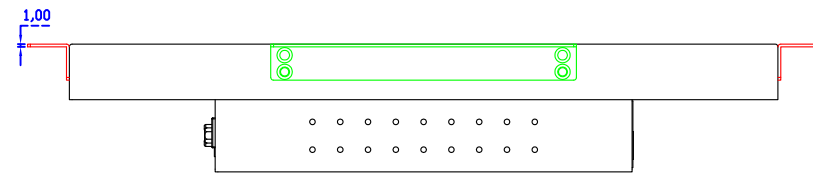

10.1" Touch Monitor.
(Open Frame)

AIM-TMOPxxxx101-R09W