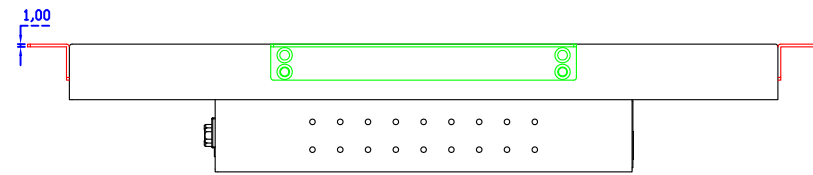

X type mount (Default)

Y type mount (Option)

10.1" Touch Monitor.  
(Open Frame)

AIM-TMOPxxxx101-R09W

10.1" Desktop Touch Monitor.  
(POS Stand)

AIM-TMxxxx101-R09W V