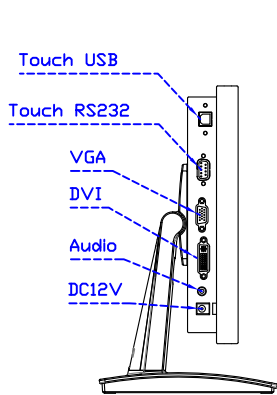

AIM-TM5R121-R03 V

**3 Year Warranty**  
LCD Panel 1 Year

12.1" Touch Monitor.  
(VESA Mount)

AIM-TMxxxx121-R03

12.1" Embedded Touch Monitor.  
(Open Frame)

AIM-TMOPxxxx121-R03

12.1" Desktop Touch Monitor.  
(Foldable Stand)

AIM-TMxxxx121-R03 A

12.1" Desktop Touch Monitor.  
(POS Stand)

AIM-TMxxxx121-R03 V