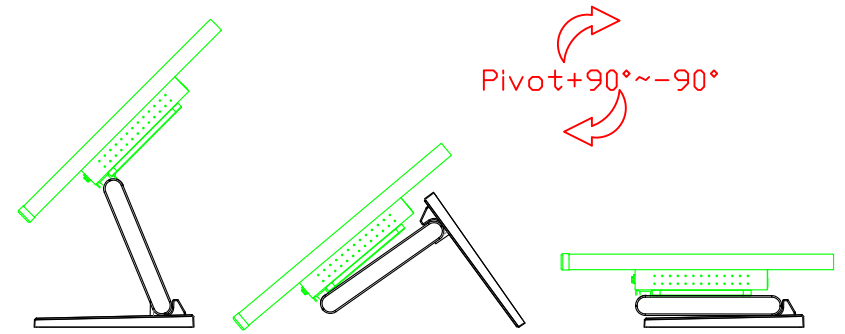

AIM-TM5R121-R03 V

**3 Year Warranty**  
LCD Panel 1 Year

12.1" Touch Monitor.  
(VESA Mount)

AIM-TMxxxx121-R03

12.1" Embedded Touch Monitor.  
(Open Frame)

AIM-TMOPxxxx121-R03

12.1" Desktop Touch Monitor.  
(Foldable Stand)