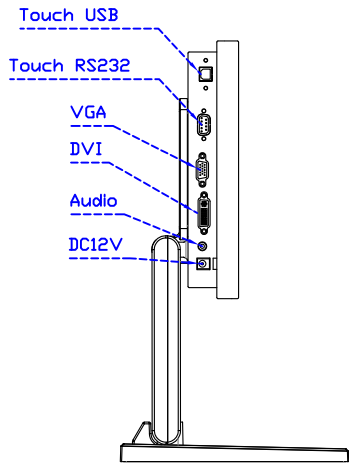

AIM-TM5R121-R03 V

**3 Year Warranty**  
LCD Panel 1 Year

12.1" Touch Monitor.  
(VESA Mount)

AIM-TMxxxx121-R03

12.1" Embedded Touch Monitor.  
(Open Frame)

AIM-TMOPxxxx121-R03

12.1" Desktop Touch Monitor.  
(Foldable Stand)

AIM-TMxxxx121-R03 A

12.1" Desktop Touch Monitor.  
(POS Stand)

AIM-TMxxxx121-R03 V