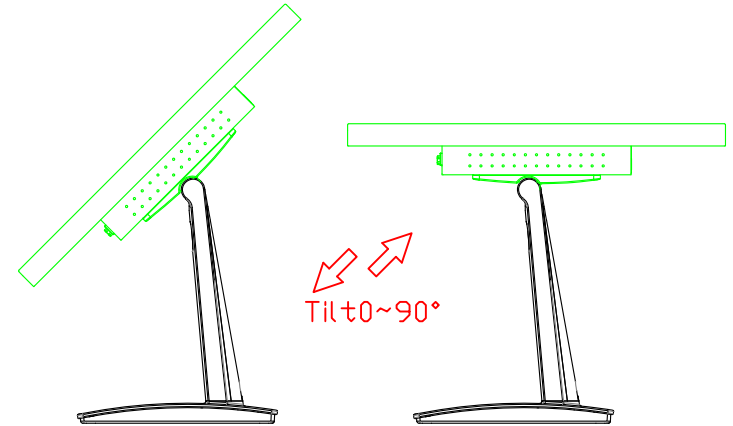

AIM-TM5R121-R03 V

**3 Year Warranty**  
LCD Panel 1 Year

12.1" Touch Monitor.  
(VESA Mount)

AIM-TMxxxx121-R03

12.1" Embedded Touch Monitor.  
(Open Frame)

AIM-TMOPxxxx121-R03

12.1" Desktop Touch Monitor.  
(Foldable Stand)

AIM-TMxxxx121-R03 A

12.1" Desktop Touch Monitor.  
(POS Stand)

AIM-TMxxxx121-R03 V