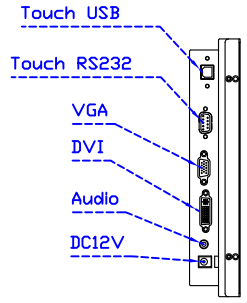

AIM-TM5R121-R03 V

**3 Year Warranty**  
LCD Panel 1 Year

12.1" Touch Monitor.  
(VESA Mount)

AIM-TMxxxx121-R03

12.1" Embedded Touch Monitor.  
(Open Frame)

AIM-TMOPxxxx121-R03

12.1" Desktop Touch Monitor.  
(Foldable Stand)

AIM-TMxxxx121-R03 A

12.1" Desktop Touch Monitor.  
(POS Stand)

AIM-TMxxxx121-R03 V