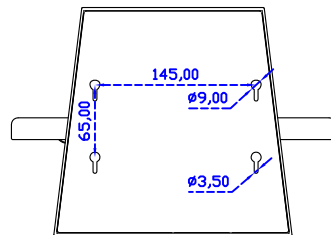

AIM-TM5R121-R03 V

**3 Year Warranty**  
LCD Panel 1 Year

12.1" Touch Monitor.  
(VESA Mount)

AIM-TMxxxx121-R03

12.1" Embedded Touch Monitor.  
(Open Frame)

AIM-TMOPxxxx121-R03

12.1" Desktop Touch Monitor.  
(Foldable Stand)

AIM-TMxxxx121-R03 A

12.1" Desktop Touch Monitor.  
(POS Stand)

AIM-TMxxxx121-R03 V