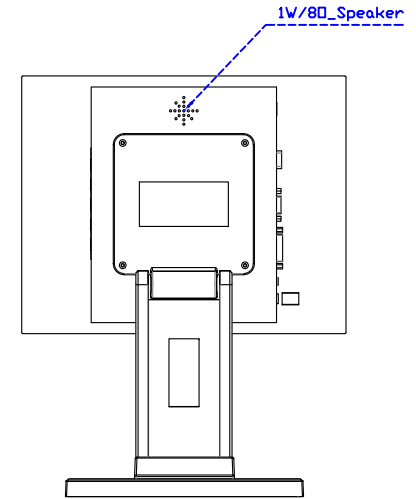

AIM-TM5R121-R03 V

**3 Year Warranty**  
LCD Panel 1 Year

12.1" Touch Monitor.  
(VESA Mount)

AIM-TMxxxx121-R03

12.1" Embedded Touch Monitor.  
(Open Frame)

AIM-TMOPxxxx121-R03

12.1" Desktop Touch Monitor.  
(Foldable Stand)

AIM-TMxxxx121-R03 A

12.1" Desktop Touch Monitor.  
(POS Stand)

AIM-TMxxxx121-R03 V