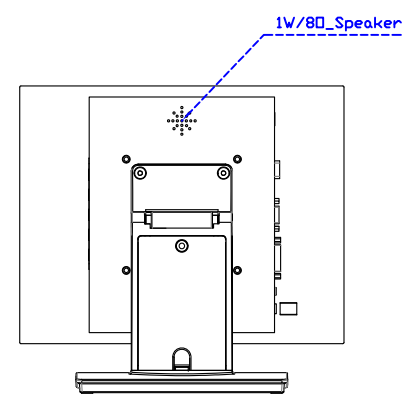

AIM-TM5R121-R03 V

**3 Year Warranty**  
LCD Panel 1 Year

12.1" Touch Monitor.  
(VESA Mount)

AIM-TMxxxx121-R03

12.1" Embedded Touch Monitor.  
(Open Frame)

AIM-TMOPxxxx121-R03

12.1" Desktop Touch Monitor.  
(Foldable Stand)

AIM-TMxxxx121-R03 A

12.1" Desktop Touch Monitor.  
(POS Stand)

AIM-TMxxxx121-R03 V