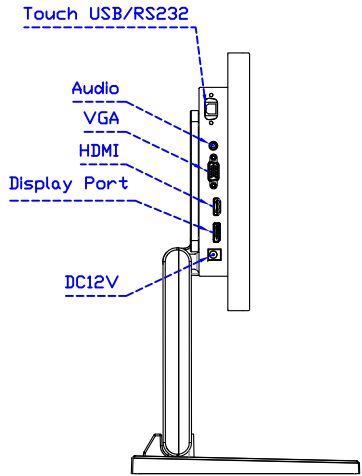

AIM-TMPCTU121-R15 V

**3 Year Warranty**  
LCD Panel 1 Year

12.1" Touch Monitor.  
(VESA Mount)

AIM-TMxxxx121-R15

12.1" Embedded Touch Monitor.  
(Open Frame)

AIM-TMOPxxxx121-R15

12.1" Desktop Touch Monitor.  
(Foldable Stand)

AIM-TMxxxx121-R15 A

12.1" Desktop Touch Monitor.  
(POS Stand)

AIM-TMxxxx121-R15 V