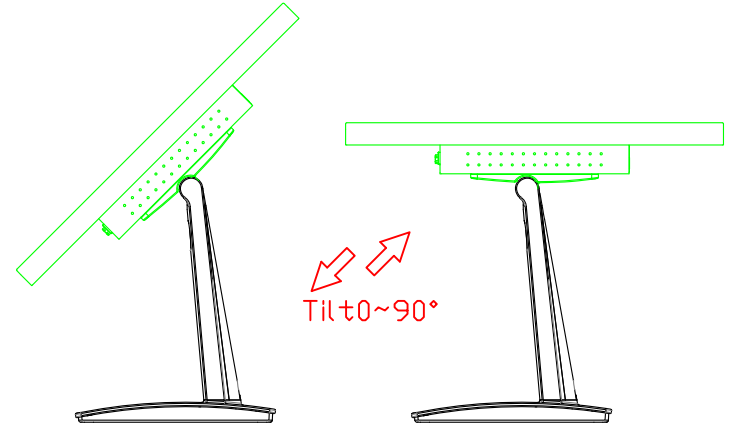

AIM-TMPCTU121-R15 V

**3 Year Warranty**  
LCD Panel 1 Year

12.1" Touch Monitor.  
(VESA Mount)

AIM-TMxxxx121-R15

12.1" Embedded Touch Monitor.  
(Open Frame)

AIM-TMOPxxxx121-R15

12.1" Desktop Touch Monitor.  
(Foldable Stand)

AIM-TMxxxx121-R15 A

12.1" Desktop Touch Monitor.  
(POS Stand)

AIM-TMxxxx121-R15 V