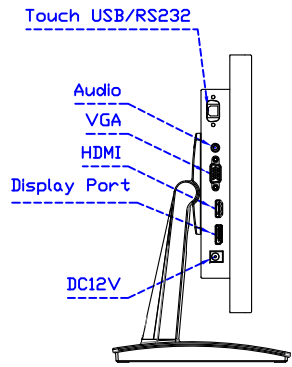

AIM-TMPCTU121-R15 V

**3 Year Warranty**  
LCD Panel 1 Year

12.1" Touch Monitor.  
(VESA Mount)

AIM-TMxxxx121-R15

12.1" Embedded Touch Monitor.  
(Open Frame)

AIM-TMOPxxxx121-R15

12.1" Desktop Touch Monitor.  
(Foldable Stand)

AIM-TMxxxx121-R15 A

12.1" Desktop Touch Monitor.  
(POS Stand)

AIM-TMxxxx121-R15 V