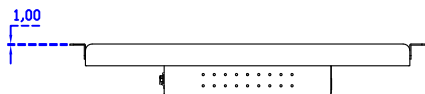

AIM-TMPCTU121-R15 V

**3 Year Warranty**  
LCD Panel 1 Year

12.1" Touch Monitor.  
(VESA Mount)

AIM-TMxxxx121-R15

12.1" Embedded Touch Monitor.  
(Open Frame)

AIM-TMOPxxxx121-R15

12.1" Desktop Touch Monitor.  
(Foldable Stand)