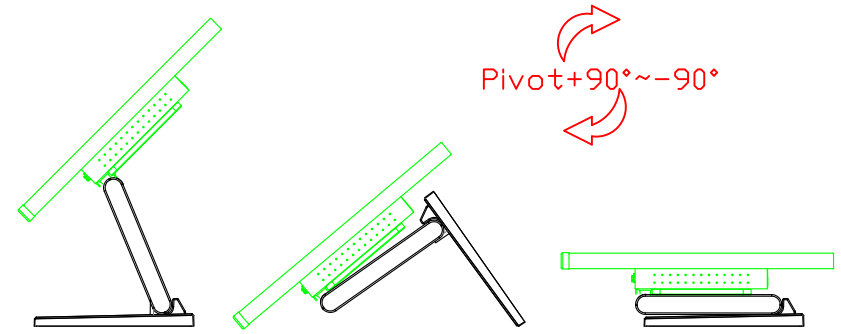

AIM-TMPCTU121-R15 V

**3 Year Warranty**  
LCD Panel 1 Year

12.1" Touch Monitor.  
(VESA Mount)

AIM-TMxxxx121-R15

12.1" Embedded Touch Monitor.  
(Open Frame)

AIM-TMOPxxxx121-R15

12.1" Desktop Touch Monitor.  
(Foldable Stand)