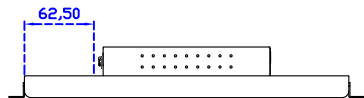

AIM-TMPCTU121-R15 V

**3 Year Warranty**  
LCD Panel 1 Year

12.1" Touch Monitor.  
(VESA Mount)

AIM-TMxxxx121-R15

12.1" Embedded Touch Monitor.  
(Open Frame)

AIM-TMOPxxxx121-R15

12.1" Desktop Touch Monitor.  
(Foldable Stand)