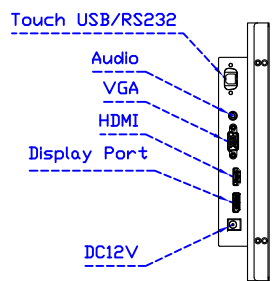

AIM-TMPCTU121-R15 V

**3 Year Warranty**  
LCD Panel 1 Year

12.1" Touch Monitor.  
(VESA Mount)

AIM-TMxxxx121-R15

12.1" Embedded Touch Monitor.  
(Open Frame)

AIM-TMOPxxxx121-R15

12.1" Desktop Touch Monitor.  
(Foldable Stand)

AIM-TMxxxx121-R15 A

12.1" Desktop Touch Monitor.  
(POS Stand)

AIM-TMxxxx121-R15 V