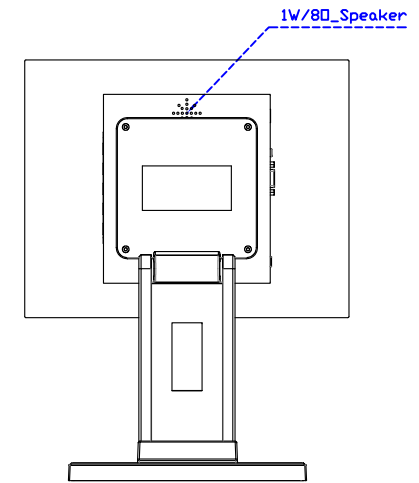

AIM-TMPCTU121-R15 V

**3 Year Warranty**  
LCD Panel 1 Year

12.1" Touch Monitor.  
(VESA Mount)

AIM-TMxxxx121-R15

12.1" Embedded Touch Monitor.  
(Open Frame)

AIM-TMOPxxxx121-R15

12.1" Desktop Touch Monitor.  
(Foldable Stand)

AIM-TMxxxx121-R15 A

12.1" Desktop Touch Monitor.  
(POS Stand)

AIM-TMxxxx121-R15 V