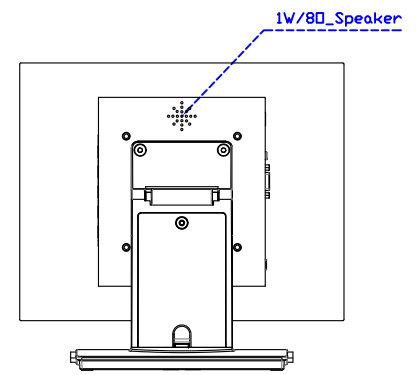

AIM-TMPCTU121-R15 V

**3 Year Warranty**  
LCD Panel 1 Year

12.1" Touch Monitor.  
(VESA Mount)

AIM-TMxxxx121-R15

12.1" Embedded Touch Monitor.  
(Open Frame)

AIM-TMOPxxxx121-R15

12.1" Desktop Touch Monitor.  
(Foldable Stand)

AIM-TMxxxx121-R15 A

12.1" Desktop Touch Monitor.  
(POS Stand)

AIM-TMxxxx121-R15 V