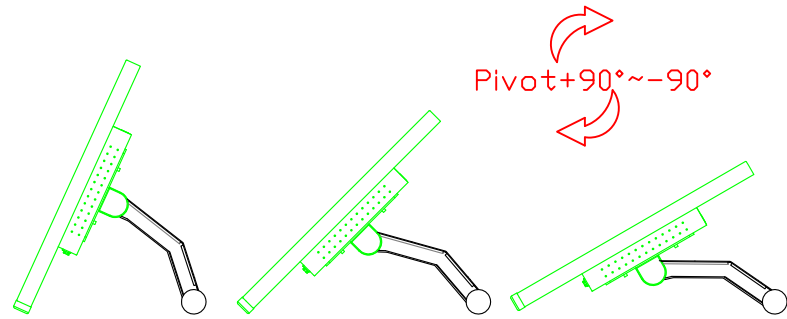

AIM-TMPCTU156-R05W V

AIM-TMPCTU156-R05W Y

3 Year Warranty
LCD Panel 1 Year

15.6" Touch Monitor.
 (VESA Mount)

AIM-TMxxxx156-R05W

15.6" Embedded Touch Monitor.
(Open Frame)

AIM-TMOPxxxx156-R05W

15.6" Desktop Touch Monitor.
(Foldable Stand)

AIM-TMxxxx156-R05W A

15.6" Desktop Touch Monitor.
(Photo Stand)

AIM-TMxxxx156-R05W P

15.6" Desktop Touch Monitor.
(POS Stand)

AIM-TMxxx156-R05W V

15.6" Desktop Touch Monitor.
(Ergonomic Stand)

AIM-TMxxxx156-R05W Y