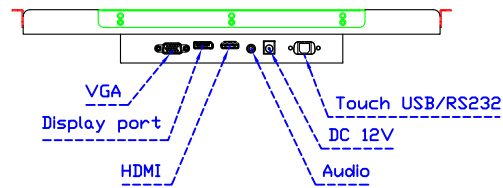

AIM-TMPCTU156-R05W V

AIM-TMPCTU156-R05W Y

3 Year Warranty
LCD Panel 1 Year

15.6" Touch Monitor.
 (VESA Mount)

AIM-TMxxxx156-R05W

15.6" Embedded Touch Monitor.
(Open Frame)

AIM-TMOPxxxx156-R05W

15.6" Desktop Touch Monitor.
(Foldable Stand)

AIM-TMxxxx156-R05W A

15.6" Desktop Touch Monitor.
(Photo Stand)

AIM-TMxxxx156-R05W P

15.6" Desktop Touch Monitor.
(POS Stand)

AIM-TMxxx156-R05W V

15.6" Desktop Touch Monitor.
(Ergonomic Stand)

AIM-TMxxxx156-R05W Y