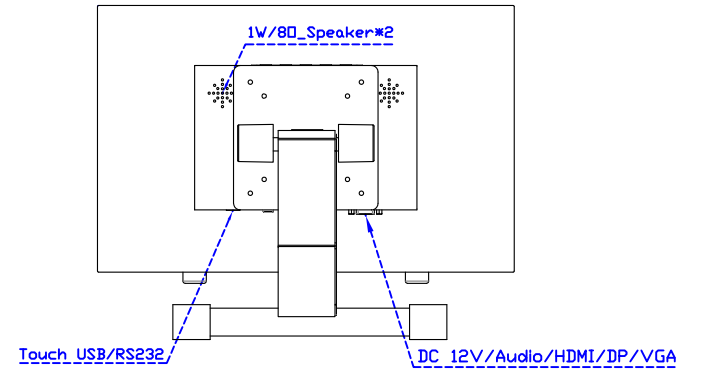

AIM-TMPCTU156-R05W V

AIM-TMPCTU156-R05W Y

3 Year Warranty
LCD Panel 1 Year

15.6" Touch Monitor.
 (VESA Mount)

AIM-TMxxxx156-R05W

15.6" Embedded Touch Monitor.
(Open Frame)

AIM-TMOPxxxx156-R05W

15.6" Desktop Touch Monitor.
(Foldable Stand)

AIM-TMxxxx156-R05W A

15.6" Desktop Touch Monitor.
(Photo Stand)

AIM-TMxxxx156-R05W P

15.6" Desktop Touch Monitor.
(POS Stand)

AIM-TMxxx156-R05W V

15.6" Desktop Touch Monitor.
(Ergonomic Stand)

AIM-TMxxxx156-R05W Y