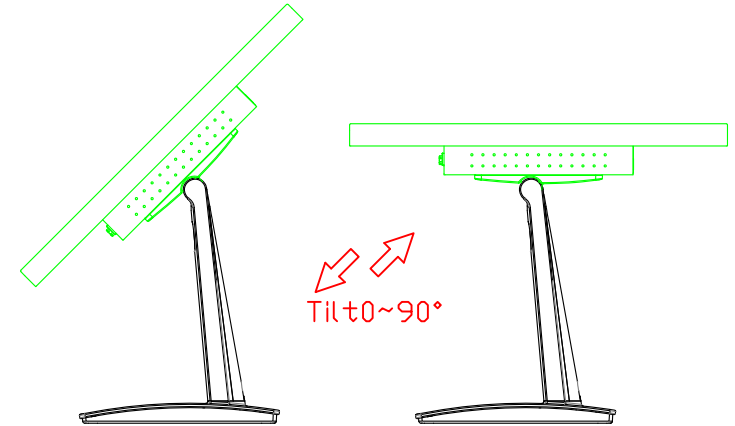

AIM-TMPCTU156-R05W V

AIM-TMPCTU156-R05W Y

3 Year Warranty
LCD Panel 1 Year

15.6" Touch Monitor.
 (VESA Mount)

AIM-TMxxxx156-R05W

15.6" Embedded Touch Monitor.
(Open Frame)

AIM-TMOPxxxx156-R05W

15.6" Desktop Touch Monitor.
(Foldable Stand)

AIM-TMxxxx156-R05W A

15.6" Desktop Touch Monitor.
(Photo Stand)

AIM-TMxxxx156-R05W P

15.6" Desktop Touch Monitor.
(POS Stand)

AIM-TMxxx156-R05W V

15.6" Desktop Touch Monitor.
(Ergonomic Stand)

AIM-TMxxxx156-R05W Y