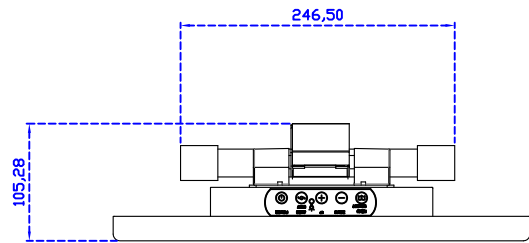

AIM-TMPCTU156-R05W V

AIM-TMPCTU156-R05W Y

3 Year Warranty
LCD Panel 1 Year

15.6" Touch Monitor.
 (VESA Mount)

AIM-TMxxxx156-R05W

15.6" Embedded Touch Monitor.
(Open Frame)

AIM-TMOPxxxx156-R05W

15.6" Desktop Touch Monitor.
(Foldable Stand)

AIM-TMxxxx156-R05W A

15.6" Desktop Touch Monitor.
(Photo Stand)

AIM-TMxxxx156-R05W P

15.6" Desktop Touch Monitor.
(POS Stand)

AIM-TMxxx156-R05W V

15.6" Desktop Touch Monitor.
(Ergonomic Stand)

AIM-TMxxxx156-R05W Y