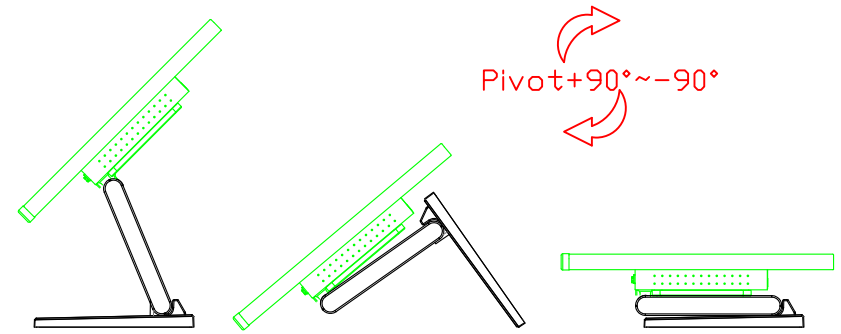

AIM-TMPCTU156-R05W V

AIM-TMPCTU156-R05W Y

3 Year Warranty
LCD Panel 1 Year

15.6" Touch Monitor.
 (VESA Mount)

AIM-TMxxxx156-R05W

15.6" Embedded Touch Monitor.
(Open Frame)

AIM-TMOPxxxx156-R05W

15.6" Desktop Touch Monitor.
(Foldable Stand)

AIM-TMxxxx156-R05W A

15.6" Desktop Touch Monitor.
(Photo Stand)

AIM-TMxxxx156-R05W P

15.6" Desktop Touch Monitor.
(POS Stand)

AIM-TMxxx156-R05W V

15.6" Desktop Touch Monitor.
(Ergonomic Stand)

AIM-TMxxxx156-R05W Y