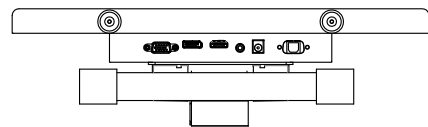

AIM-TMPCTU156-R05W V

AIM-TMPCTU156-R05W Y

3 Year Warranty
LCD Panel 1 Year

15.6" Touch Monitor.
 (VESA Mount)

AIM-TMxxxx156-R05W

15.6" Embedded Touch Monitor.
(Open Frame)

AIM-TMOPxxxx156-R05W

15.6" Desktop Touch Monitor.
(Foldable Stand)

AIM-TMxxxx156-R05W A

15.6" Desktop Touch Monitor.
(Photo Stand)

AIM-TMxxxx156-R05W P

15.6" Desktop Touch Monitor.
(POS Stand)

AIM-TMxxx156-R05W V

15.6" Desktop Touch Monitor.
(Ergonomic Stand)

AIM-TMxxxx156-R05W Y