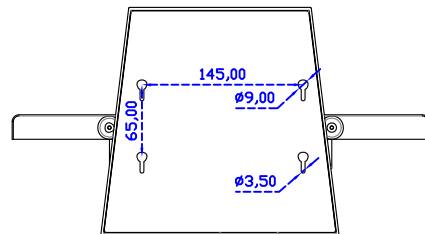

AIM-TMPCTU156-R05W V

AIM-TMPCTU156-R05W Y

3 Year Warranty
LCD Panel 1 Year

15.6" Touch Monitor.
 (VESA Mount)

AIM-TMxxxx156-R05W

15.6" Embedded Touch Monitor.
(Open Frame)

AIM-TMOPxxxx156-R05W

15.6" Desktop Touch Monitor.
(Foldable Stand)

AIM-TMxxxx156-R05W A

15.6" Desktop Touch Monitor.
(Photo Stand)

AIM-TMxxxx156-R05W P

15.6" Desktop Touch Monitor.
(POS Stand)

AIM-TMxxx156-R05W V

15.6" Desktop Touch Monitor.
(Ergonomic Stand)

AIM-TMxxxx156-R05W Y