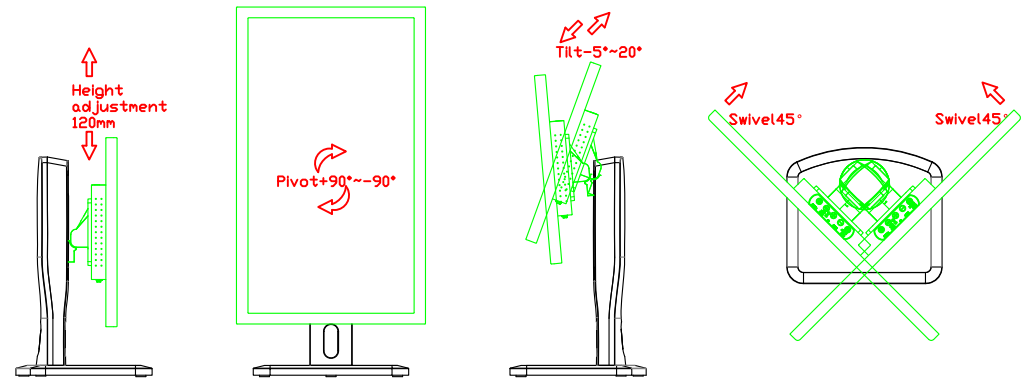

AIM-TMxxxx156-R05W A

15.6" Desktop Touch Monitor.
(Photo Stand)

AIM-TMxxxx156-R05W P

15.6" Desktop Touch Monitor.
(POS Stand)

AIM-TMxxx156-R05W V

15.6" Desktop Touch Monitor.
(Ergonomic Stand)

AIM-TMxxxx156-R05W Y