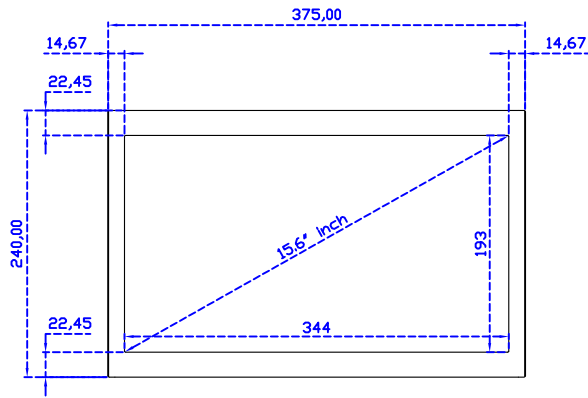

15.6" Touch Monitor.
(VESA Mount)

AIM-TMxxxx156-R05W