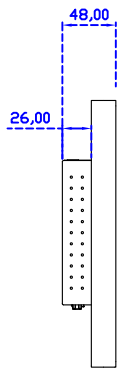

Software Feature :

Draw Test	Position and linearity verification
Controller	Support multiple controllers
Languages	English · Simple Chinese · Traditional Chinese · Japanese · French · German · Spanish · Korean · Arabic · Czech · Danish · Dutch · Greek · Hungarian · Italian · Norwegian · Russian · Polish · Portuguese · Slovenian · Swedish · Thai · Turkish
Mouse Emulator	Right / left button emulation. Auto Right / left Click (PDA function)
Touch Style	Drawing a Mode · button a Mode · Touch Off/ on Switch
Double Click	Configurable double click speed · Configurable double click area
Sound Modes	No sound · Touch down · Touch up
Display Support	display rotation · Support multiple monitors
Division Pattern	Support two halves and four parts with touch function, you can also create your own division patterns.
Settings:	
Edge compensation	Support edge compensation and you can also add your own numbers for it.
Support O.S	All Windows-32/64bit O.S Android ; Linux ; MAC

AIM-TMPCTU156-R05W V

AIM-TMPCTU156-R05W Y

3 Year Warranty
LCD Panel 1 Year

15.6" Touch Monitor.
 (VESA Mount)

AIM-TMxxxx156-R05W

15.6" Desktop Touch Monitor.
(Foldable Stand)

AIM-TMxxxx156-R05W A

15.6" Desktop Touch Monitor.
(Photo Stand)

AIM-TMxxxx156-R05W P

15.6" Desktop Touch Monitor.
(POS Stand)

AIM-TMxxx156-R05W V

15.6" Desktop Touch Monitor.
(Ergonomic Stand)

AIM-TMxxxx156-R05W Y