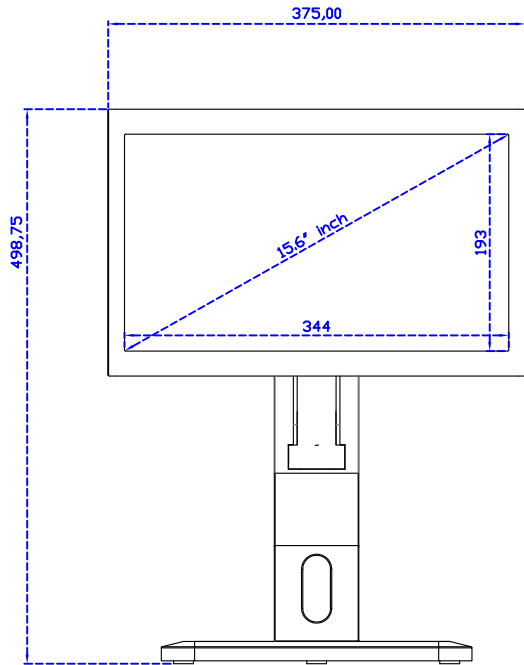

15.6" Projected capacitive Multi-Touch Monitor

Display Specifications :

Active Area	344 × 193 mm
Pixel Pitch	0.17925 × 0.17925 mm
Brightness	300 cd/m ²
Contrast Ratio	700 : 1
Resolution	1920 x 1080 (Full HD)
Viewing Angle	L/R178° ; U/D178°
Response Time	20ms (Tr + Tf)
Display Colors	262K
Display Modes	800×600 ; 1024×768 ; 1280×720 ; 1280×800 ; 1280×1024 ; 1360×768 ; 1440×900 ; 1680×1050 ; 1920×1080
Signal input	VGA ; Audio ; Display Port ; HDMI
Speaker	1W (8Ω) × 2
OSD Keyboard	⊙Power ⊙Auto adjust ⊕+ ⊖- ⊙Menu
Power Source	DC 12V (DC Jack Φ2.1mm)
Power Consumption	≤10w
Storage 、 Operation	-20~60°C ; 0~50°C
VESA	75×75 ; 100×100 mm
Casing Colors	Black (OEM other colors)
Casing Size 、 Weight	375 × 240 × 48 mm ; 2.9 kg (W×H×D) (Without Stand)
Carton 、 gross weight	550 × 395 × 170 mm ; 4.5 kg (W×H×D)
Accessory	VGA cable/HDMI cable/Audio cable/AC100~240V Adapter/Power cable/USB or RS232 cable/Cleaning wipes/Driver Disk ※DP cable(Optional)

AIM-TMPCTU156-R05W V

AIM-TMPCTU156-R05W Y

3 Year Warranty
LCD Panel 1 Year

15.6" Touch Monitor.
 (VESA Mount)

AIM-TMxxxx156-R05W

15.6" Desktop Touch Monitor.
(Foldable Stand)

AIM-TMxxxx156-R05W A

15.6" Desktop Touch Monitor.
(Photo Stand)

AIM-TMxxxx156-R05W P

15.6" Desktop Touch Monitor.
(POS Stand)

AIM-TMxxx156-R05W V

15.6" Desktop Touch Monitor.
(Ergonomic Stand)

AIM-TMxxxx156-R05W Y