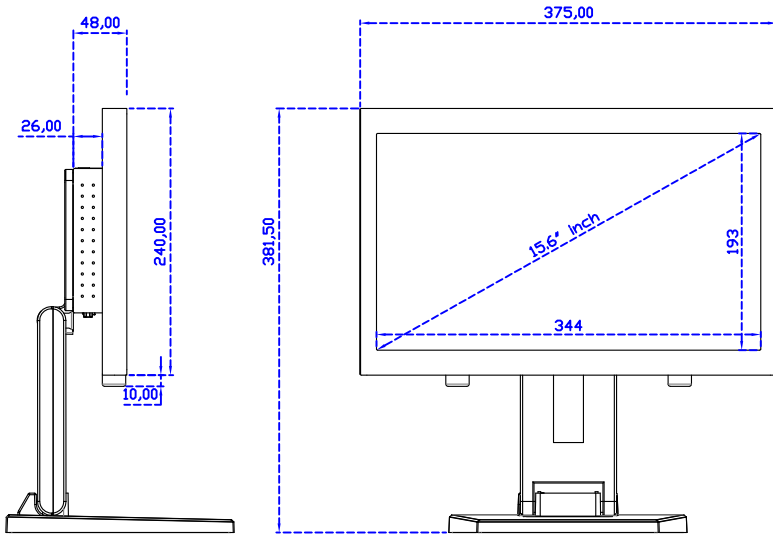

15.6" Projected capacitive Multi-Touch Monitor

Display Specifications :

Active Area	344 × 193 mm
Pixel Pitch	0.17925 × 0.17925 mm
Brightness	300 cd/m ²
Contrast Ratio	700 : 1
Resolution	1920 x 1080 (Full HD)
Viewing Angle	L/R178° ; U/D178°
Response Time	20ms (Tr + Tf)
Display Colors	262K
Display Modes	800×600 ; 1024×768 ; 1280×720 ; 1280×800 ; 1280×1024 ; 1360×768 ; 1440×900 ; 1680×1050 ; 1920×1080
Signal input	VGA ; Audio ; Display Port ; HDMI
Speaker	1W (8Ω) × 2
OSD Keyboard	⊙Power ⊙Auto adjust ⊕+ ⊖- ⊙Menu
Power Source	DC 12V (DC Jack Φ2.1mm)
Power Consumption	≤10w
Storage 、 Operation	-20~60°C ; 0~50°C
VESA	75×75 ; 100×100 mm
Casing Colors	Black (OEM other colors)
Casing Size 、 Weight	375 × 240 × 48 mm ; 2.9 kg (W×H×D) (Without Stand)
Carton 、 gross weight	550 × 395 × 170 mm ; 4.5 kg (W×H×D)
Accessory	VGA cable/HDMI cable/Audio cable/AC100~240V Adapter/Power cable/USB or RS232 cable/Cleaning wipes/Driver Disk ※DP cable(Optional)

AIM-TMPCTU156-R05W V

AIM-TMPCTU156-R05W Y

3 Year Warranty
LCD Panel 1 Year

15.6" Touch Monitor.
 (VESA Mount)

AIM-TMxxxx156-R05W

15.6" Desktop Touch Monitor.
(Foldable Stand)

AIM-TMxxxx156-R05W A

15.6" Desktop Touch Monitor.
(Photo Stand)

AIM-TMxxxx156-R05W P

15.6" Desktop Touch Monitor.
(POS Stand)

AIM-TMxxx156-R05W V

15.6" Desktop Touch Monitor.
(Ergonomic Stand)

AIM-TMxxxx156-R05W Y