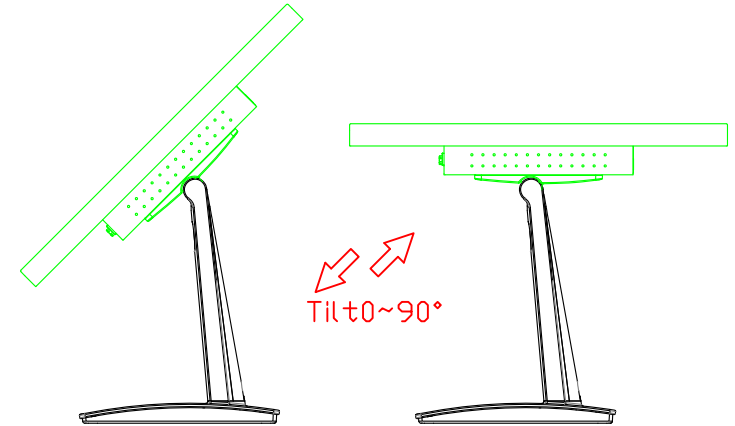

AIM-TMPCTU156-R05W V

AIM-TMPCTU156-R05W Y

3 Year Warranty
LCD Panel 1 Year

15.6" Touch Monitor.
 (VESA Mount)

AIM-TMxxxx156-R05W

15.6" Desktop Touch Monitor.
(Foldable Stand)

AIM-TMxxxx156-R05W A

15.6" Desktop Touch Monitor.
(Photo Stand)

AIM-TMxxxx156-R05W P

15.6" Desktop Touch Monitor.
(POS Stand)

AIM-TMxxx156-R05W V

15.6" Desktop Touch Monitor.
(Ergonomic Stand)

AIM-TMxxxx156-R05W Y