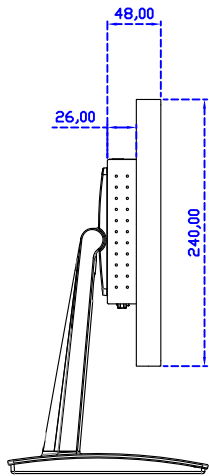

15.6" Projected capacitive Multi-Touch Monitor

Display Specifications :

Active Area	344 × 193 mm
Pixel Pitch	0.17925 × 0.17925 mm
Brightness	300 cd/m ²
Contrast Ratio	700 : 1
Resolution	1920 x 1080 (Full HD)
Viewing Angle	L/R178° ; U/D178°
Response Time	20ms (Tr + Tf)
Display Colors	262K
Display Modes	800×600 ; 1024×768 ; 1280×720 ; 1280×800 ; 1280×1024 ; 1360×768 ; 1440×900 ; 1680×1050 ; 1920×1080
Signal input	VGA ; Audio ; Display Port ; HDMI
Speaker	1W (8Ω) × 2
OSD Keyboard	⊙Power ⊙Auto adjust ⊕+ ⊖- ⊙Menu
Power Source	DC 12V (DC Jack Φ2.1mm)
Power Consumption	≤10w
Storage 、 Operation	-20~60°C ; 0~50°C
VESA	75×75 ; 100×100 mm
Casing Colors	Black (OEM other colors)
Casing Size 、 Weight	375 × 240 × 48 mm ; 2.9 kg (W×H×D) (Without Stand)
Carton 、 gross weight	550 × 395 × 170 mm ; 4.5 kg (W×H×D)
Accessory	VGA cable/HDMI cable/Audio cable/AC100~240V Adapter/Power cable/USB or RS232 cable/Cleaning wipes/Driver Disk ※DP cable(Optional)

AIM-TMPCTU156-R05W V

AIM-TMPCTU156-R05W Y

3 Year Warranty
LCD Panel 1 Year

15.6" Touch Monitor.
 (VESA Mount)

AIM-TMxxxx156-R05W

15.6" Desktop Touch Monitor.
(Foldable Stand)

AIM-TMxxxx156-R05W A

15.6" Desktop Touch Monitor.
(Photo Stand)

AIM-TMxxxx156-R05W P

15.6" Desktop Touch Monitor.
(POS Stand)

AIM-TMxxx156-R05W V

15.6" Desktop Touch Monitor.
(Ergonomic Stand)

AIM-TMxxxx156-R05W Y