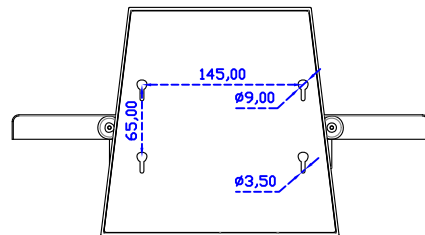

AIM-TMPCTU156-R05W V

AIM-TMPCTU156-R05W Y

3 Year Warranty
LCD Panel 1 Year

15.6" Touch Monitor.
 (VESA Mount)

AIM-TMxxxx156-R05W

15.6" Desktop Touch Monitor.
(Foldable Stand)

AIM-TMxxxx156-R05W A

15.6" Desktop Touch Monitor.
(Photo Stand)

AIM-TMxxxx156-R05W P

15.6" Desktop Touch Monitor.
(POS Stand)

AIM-TMxxx156-R05W V

15.6" Desktop Touch Monitor.
(Ergonomic Stand)

AIM-TMxxxx156-R05W Y