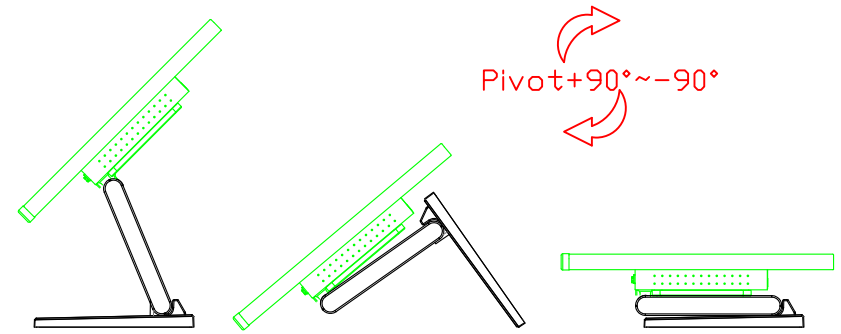

Software Feature :

Draw Test	Position and linearity verification
Controller	Support multiple controllers
Languages	English · Simple Chinese · Traditional Chinese · Japanese · French · German · Spanish · Korean · Arabic · Czech · Danish · Dutch · Greek · Hungarian · Italian · Norwegian · Russian · Polish · Portuguese · Slovenian · Swedish · Thai · Turkish
Mouse Emulator	Right / left button emulation. Auto Right / left Click (PDA function)
Touch Style	Drawing a Mode · button a Mode · Touch Off/ on Switch
Double Click	Configurable double click speed · Configurable double click area
Sound Modes	No sound · Touch down · Touch up
Display Support	display rotation · Support multiple monitors
Division Pattern	Support two halves and four parts with touch function, you can also create your own division patterns.
Settings:	
Edge compensation	Support edge compensation and you can also add your own numbers for it.
Support O.S	All Windows-32/64bit O.S Android ; Linux ; MAC

AIM-TMPCTU156-R05W V

AIM-TMPCTU156-R05W Y

3 Year Warranty
LCD Panel 1 Year

15.6" Touch Monitor.
 (VESA Mount)

AIM-TMxxxx156-R05W

15.6" Desktop Touch Monitor.
(Foldable Stand)

AIM-TMxxxx156-R05W A

15.6" Desktop Touch Monitor.
(Photo Stand)

AIM-TMxxxx156-R05W P

15.6" Desktop Touch Monitor.
(POS Stand)

AIM-TMxxx156-R05W V

15.6" Desktop Touch Monitor.
(Ergonomic Stand)

AIM-TMxxxx156-R05W Y