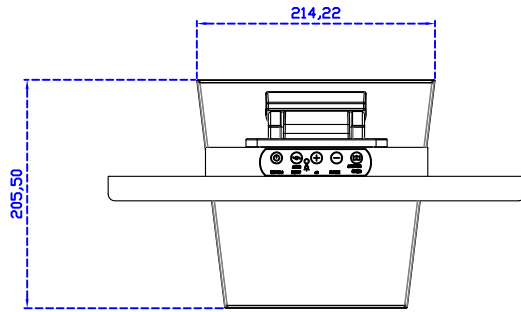

AIM-TMPCTU156-R05W V

AIM-TMPCTU156-R05W Y

3 Year Warranty
LCD Panel 1 Year

15.6" Touch Monitor.
 (VESA Mount)

AIM-TMxxxx156-R05W

15.6" Desktop Touch Monitor.
(Foldable Stand)

AIM-TMxxxx156-R05W A

15.6" Desktop Touch Monitor.
(Photo Stand)

AIM-TMxxxx156-R05W P

15.6" Desktop Touch Monitor.
(POS Stand)

AIM-TMxxx156-R05W V

15.6" Desktop Touch Monitor.
(Ergonomic Stand)

AIM-TMxxxx156-R05W Y