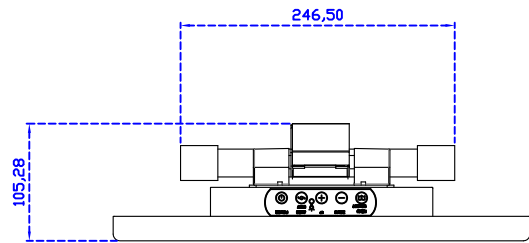

AIM-TMPCTU156-R05W V

AIM-TMPCTU156-R05W Y

3 Year Warranty
LCD Panel 1 Year

15.6" Touch Monitor.
 (VESA Mount)

AIM-TMxxxx156-R05W

15.6" Desktop Touch Monitor.
(Foldable Stand)

AIM-TMxxxx156-R05W A

15.6" Desktop Touch Monitor.
(Photo Stand)

AIM-TMxxxx156-R05W P

15.6" Desktop Touch Monitor.
(POS Stand)

AIM-TMxxx156-R05W V

15.6" Desktop Touch Monitor.
(Ergonomic Stand)

AIM-TMxxxx156-R05W Y