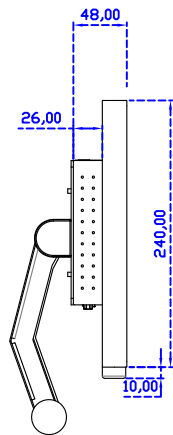

15.6" Projected capacitive Multi-Touch Monitor

Display Specifications :

Active Area	344 × 193 mm
Pixel Pitch	0.17925 × 0.17925 mm
Brightness	300 cd/m ²
Contrast Ratio	700 : 1
Resolution	1920 x 1080 (Full HD)
Viewing Angle	L/R178° ; U/D178°
Response Time	20ms (Tr + Tf)
Display Colors	262K
Display Modes	800×600 ; 1024×768 ; 1280×720 ; 1280×800 ; 1280×1024 ; 1360×768 ; 1440×900 ; 1680×1050 ; 1920×1080
Signal input	VGA ; Audio ; Display Port ; HDMI
Speaker	1W (8Ω) × 2
OSD Keyboard	⊙Power ⊙Auto adjust ⊕+ ⊖- ⊙Menu
Power Source	DC 12V (DC Jack Φ2.1mm)
Power Consumption	≤10w
Storage 、 Operation	-20~60°C ; 0~50°C
VESA	75×75 ; 100×100 mm
Casing Colors	Black (OEM other colors)
Casing Size 、 Weight	375 × 240 × 48 mm ; 2.9 kg (W×H×D) (Without Stand)
Carton 、 gross weight	550 × 395 × 170 mm ; 4.5 kg (W×H×D)
Accessory	VGA cable/HDMI cable/Audio cable/AC100~240V Adapter/Power cable/USB or RS232 cable/Cleaning wipes/Driver Disk ※DP cable(Optional)

AIM-TMPCTU156-R05W V

AIM-TMPCTU156-R05W Y

3 Year Warranty
LCD Panel 1 Year

15.6" Touch Monitor.
 (VESA Mount)

AIM-TMxxxx156-R05W

15.6" Desktop Touch Monitor.
(Foldable Stand)

AIM-TMxxxx156-R05W A

15.6" Desktop Touch Monitor.
(Photo Stand)

AIM-TMxxxx156-R05W P

15.6" Desktop Touch Monitor.
(POS Stand)

AIM-TMxxx156-R05W V

15.6" Desktop Touch Monitor.
(Ergonomic Stand)

AIM-TMxxxx156-R05W Y