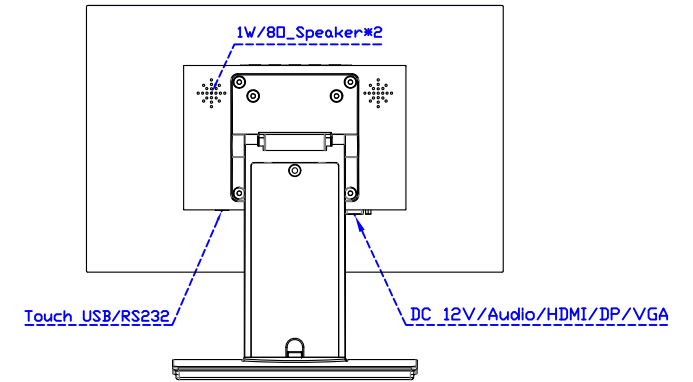

Software Feature :

Draw Test	Position and linearity verification
Controller	Support multiple controllers
Languages	English · Simple Chinese · Traditional Chinese · Japanese · French · German · Spanish · Korean · Arabic · Czech · Danish · Dutch · Greek · Hungarian · Italian · Norwegian · Russian · Polish · Portuguese · Slovenian · Swedish · Thai · Turkish
Mouse Emulator	Right / left button emulation. Auto Right / left Click (PDA function)
Touch Style	Drawing a Mode · button a Mode · Touch Off/ on Switch
Double Click	Configurable double click speed · Configurable double click area
Sound Modes	No sound · Touch down · Touch up
Display Support	display rotation · Support multiple monitors
Division Pattern	Support two halves and four parts with touch function, you can also create your own division patterns.
Settings:	
Edge compensation	Support edge compensation and you can also add your own numbers for it.
Support O.S	All Windows-32/64bit O.S Android ; Linux ; MAC

AIM-TMPCTU156-R05W V

AIM-TMPCTU156-R05W Y

3 Year Warranty
LCD Panel 1 Year

15.6" Touch Monitor.
 (VESA Mount)

AIM-TMxxxx156-R05W

15.6" Desktop Touch Monitor.
(Foldable Stand)

AIM-TMxxxx156-R05W A

15.6" Desktop Touch Monitor.
(Photo Stand)

AIM-TMxxxx156-R05W P

15.6" Desktop Touch Monitor.
(POS Stand)

AIM-TMxxx156-R05W V

15.6" Desktop Touch Monitor.
(Ergonomic Stand)

AIM-TMxxxx156-R05W Y