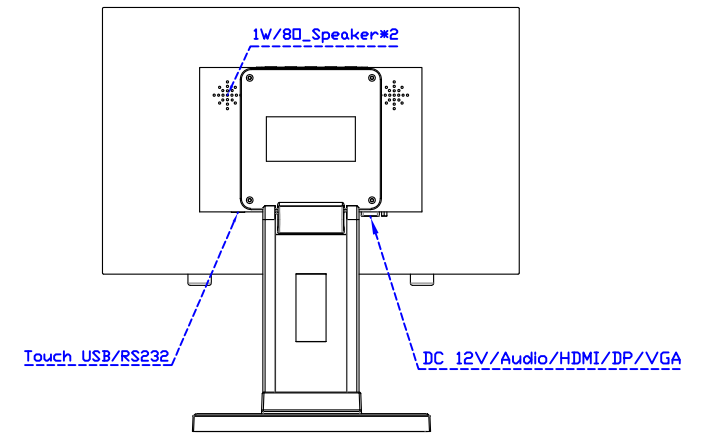

Software Feature :

Draw Test	Position and linearity verification
Controller	Support multiple controllers
Languages	English · Simple Chinese · Traditional Chinese · Japanese · French · German · Spanish · Korean · Arabic · Czech · Danish · Dutch · Greek · Hungarian · Italian · Norwegian · Russian · Polish · Portuguese · Slovenian · Swedish · Thai · Turkish
Mouse Emulator	Right / left button emulation. Auto Right / left Click (PDA function)
Touch Style	Drawing a Mode · button a Mode · Touch Off/ on Switch
Double Click	Configurable double click speed · Configurable double click area
Sound Modes	No sound · Touch down · Touch up
Display Support	display rotation · Support multiple monitors
Division Pattern	Support two halves and four parts with touch function, you can also create your own division patterns.
Settings:	
Edge compensation	Support edge compensation and you can also add your own numbers for it.
Support O.S	All Windows-32/64bit O.S Android ; Linux ; MAC

AIM-TMPCTU156-R05W V

AIM-TMPCTU156-R05W Y

3 Year Warranty
LCD Panel 1 Year

15.6" Touch Monitor.
 (VESA Mount)

AIM-TMxxxx156-R05W

15.6" Desktop Touch Monitor.
(Foldable Stand)

AIM-TMxxxx156-R05W A

15.6" Desktop Touch Monitor.
(Photo Stand)

AIM-TMxxxx156-R05W P

15.6" Desktop Touch Monitor.
(POS Stand)

AIM-TMxxx156-R05W V

15.6" Desktop Touch Monitor.
(Ergonomic Stand)

AIM-TMxxxx156-R05W Y