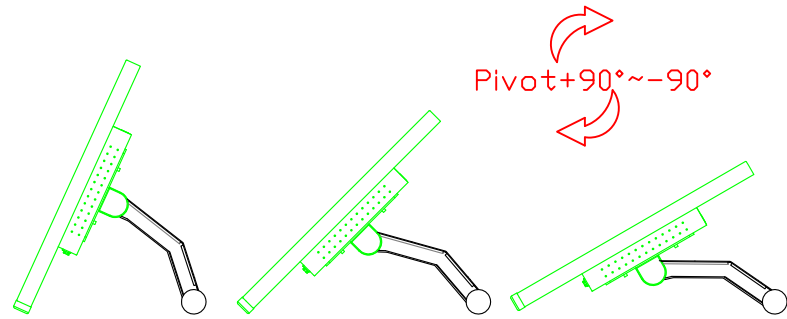

Software Feature :

Draw Test	Position and linearity verification
Controller	Support multiple controllers
Languages	English · Simple Chinese · Traditional Chinese · Japanese · French · German · Spanish · Korean · Arabic · Czech · Danish · Dutch · Greek · Hungarian · Italian · Norwegian · Russian · Polish · Portuguese · Slovenian · Swedish · Thai · Turkish
Mouse Emulator	Right / left button emulation. Auto Right / left Click (PDA function)
Touch Style	Drawing a Mode · button a Mode · Touch Off/ on Switch
Double Click	Configurable double click speed · Configurable double click area
Sound Modes	No sound · Touch down · Touch up
Display Support	display rotation · Support multiple monitors
Division Pattern	Support two halves and four parts with touch function, you can also create your own division patterns.
Settings:	
Edge compensation	Support edge compensation and you can also add your own numbers for it.
Support O.S	All Windows-32/64bit O.S Android ; Linux ; MAC

AIM-TMPCTU156-R05W V

AIM-TMPCTU156-R05W Y

3 Year Warranty
LCD Panel 1 Year

15.6" Touch Monitor.
 (VESA Mount)

AIM-TMxxxx156-R05W

15.6" Desktop Touch Monitor.
(Foldable Stand)

AIM-TMxxxx156-R05W A

15.6" Desktop Touch Monitor.
(Photo Stand)

AIM-TMxxxx156-R05W P

15.6" Desktop Touch Monitor.
(POS Stand)

AIM-TMxxx156-R05W V

15.6" Desktop Touch Monitor.
(Ergonomic Stand)

AIM-TMxxxx156-R05W Y