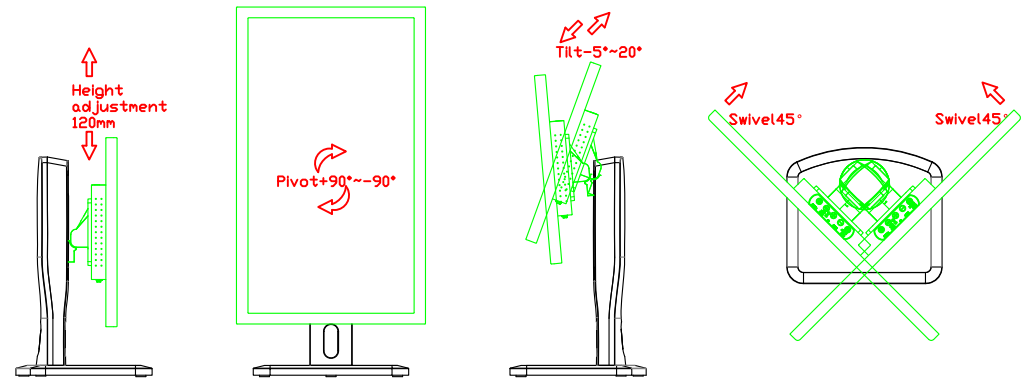

AIM-TMPCTU156-R05W V

AIM-TMPCTU156-R05W Y

3 Year Warranty
LCD Panel 1 Year

15.6" Touch Monitor.
 (VESA Mount)

AIM-TMxxxx156-R05W

15.6" Desktop Touch Monitor.
(Foldable Stand)

AIM-TMxxxx156-R05W A

15.6" Desktop Touch Monitor.
(Photo Stand)

AIM-TMxxxx156-R05W P

15.6" Desktop Touch Monitor.
(POS Stand)

AIM-TMxxx156-R05W V

15.6" Desktop Touch Monitor.
(Ergonomic Stand)

AIM-TMxxxx156-R05W Y