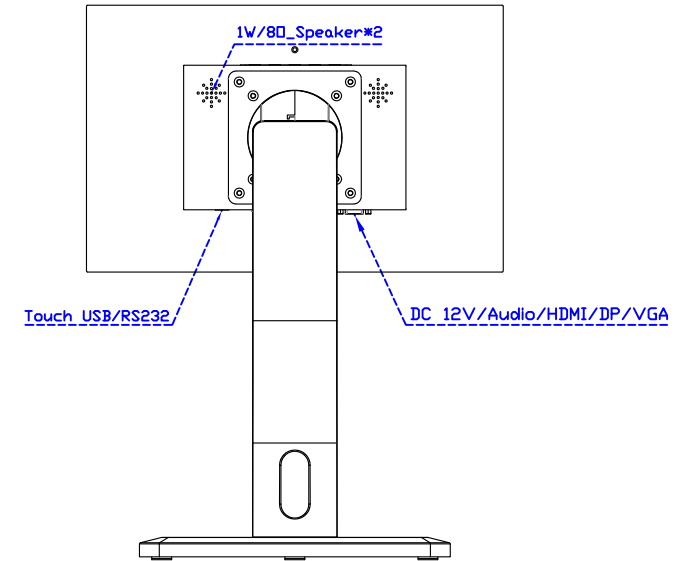

Software Feature :

Draw Test	Position and linearity verification
Controller	Support multiple controllers
Languages	English · Simple Chinese · Traditional Chinese · Japanese · French · German · Spanish · Korean · Arabic · Czech · Danish · Dutch · Greek · Hungarian · Italian · Norwegian · Russian · Polish · Portuguese · Slovenian · Swedish · Thai · Turkish
Mouse Emulator	Right / left button emulation. Auto Right / left Click (PDA function)
Touch Style	Drawing a Mode · button a Mode · Touch Off/ on Switch
Double Click	Configurable double click speed · Configurable double click area
Sound Modes	No sound · Touch down · Touch up
Display Support	display rotation · Support multiple monitors
Division Pattern	Support two halves and four parts with touch function, you can also create your own division patterns.
Settings:	
Edge compensation	Support edge compensation and you can also add your own numbers for it.
Support O.S	All Windows-32/64bit O.S Android ; Linux ; MAC

AIM-TMPCTU156-R05W V

AIM-TMPCTU156-R05W Y

3 Year Warranty
LCD Panel 1 Year

15.6" Touch Monitor.
 (VESA Mount)

AIM-TMxxxx156-R05W

15.6" Desktop Touch Monitor.
(Foldable Stand)

AIM-TMxxxx156-R05W A

15.6" Desktop Touch Monitor.
(Photo Stand)

AIM-TMxxxx156-R05W P

15.6" Desktop Touch Monitor.
(POS Stand)

AIM-TMxxx156-R05W V

15.6" Desktop Touch Monitor.
(Ergonomic Stand)

AIM-TMxxxx156-R05W Y