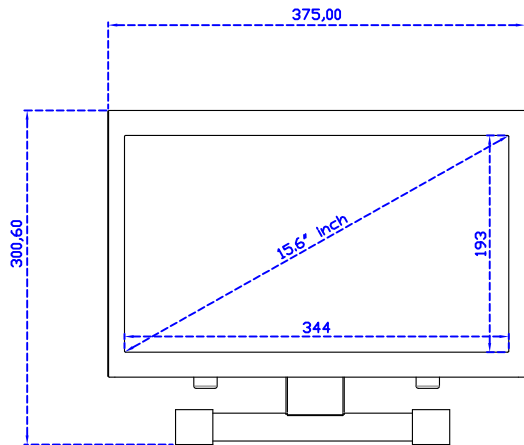

15.6" Projected capacitive Multi-Touch Monitor

Display Specifications :

Active Area	344 × 193 mm
Pixel Pitch	0.17925 × 0.17925 mm
Brightness	300 cd/m ²
Contrast Ratio	700 : 1
Resolution	1920 x 1080 (Full HD)
Viewing Angle	L/R178° ; U/D178°
Response Time	20ms (Tr + Tf)
Display Colors	262K
Display Modes	800×600 ; 1024×768 ; 1280×720 ; 1280×800 ; 1280×1024 ; 1360×768 ; 1440×900 ; 1680×1050 ; 1920×1080
Signal input	VGA ; Audio ; Display Port ; HDMI
Speaker	1W (8Ω) × 2
OSD Keyboard	⊙Power ⊙Auto adjust ⊕+ ⊖- ⊙Menu
Power Source	DC 12V (DC Jack Φ2.1mm)
Power Consumption	≤10w
Storage 、 Operation	-20~60°C ; 0~50°C
VESA	75×75 ; 100×100 mm
Casing Colors	Black (OEM other colors)
Casing Size 、 Weight	375 × 240 × 48 mm ; 2.9 kg (W×H×D) (Without Stand)
Carton 、 gross weight	550 × 395 × 170 mm ; 4.5 kg (W×H×D)
Accessory	VGA cable/HDMI cable/Audio cable/AC100~240V Adapter/Power cable/USB or RS232 cable/Cleaning wipes/Driver Disk ※DP cable(Optional)

AIM-TMPCTU156-R05W V

AIM-TMPCTU156-R05W Y

3 Year Warranty
LCD Panel 1 Year

15.6" Touch Monitor.
 (VESA Mount)

AIM-TMxxxx156-R05W

15.6" Desktop Touch Monitor.
(Foldable Stand)

AIM-TMxxxx156-R05W A

15.6" Desktop Touch Monitor.
(Photo Stand)

AIM-TMxxxx156-R05W P

15.6" Desktop Touch Monitor.
(POS Stand)

AIM-TMxxx156-R05W V

15.6" Desktop Touch Monitor.
(Ergonomic Stand)

AIM-TMxxxx156-R05W Y