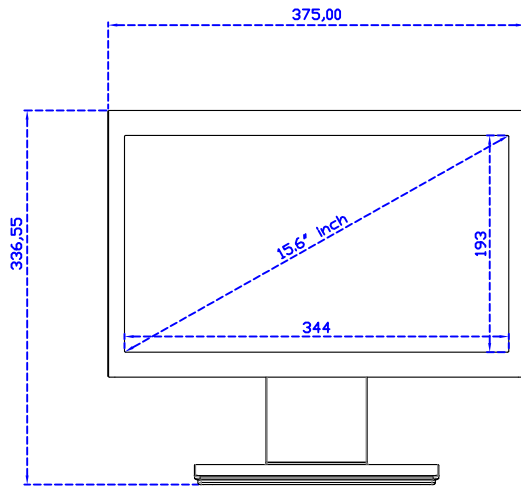

15.6" Projected capacitive Multi-Touch Monitor

Display Specifications :

Active Area	344 × 193 mm
Pixel Pitch	0.17925 × 0.17925 mm
Brightness	300 cd/m ²
Contrast Ratio	700 : 1
Resolution	1920 x 1080 (Full HD)
Viewing Angle	L/R178° ; U/D178°
Response Time	20ms (Tr + Tf)
Display Colors	262K
Display Modes	800×600 ; 1024×768 ; 1280×720 ; 1280×800 ; 1280×1024 ; 1360×768 ; 1440×900 ; 1680×1050 ; 1920×1080
Signal input	VGA ; Audio ; Display Port ; HDMI
Speaker	1W (8Ω) × 2
OSD Keyboard	⊙Power ⊙Auto adjust ⊕+ ⊖- ⊙Menu
Power Source	DC 12V (DC Jack Φ2.1mm)
Power Consumption	≤10w
Storage 、 Operation	-20~60°C ; 0~50°C
VESA	75×75 ; 100×100 mm
Casing Colors	Black (OEM other colors)
Casing Size 、 Weight	375 × 240 × 48 mm ; 2.9 kg (W×H×D) (Without Stand)
Carton 、 gross weight	550 × 395 × 170 mm ; 4.5 kg (W×H×D)
Accessory	VGA cable/HDMI cable/Audio cable/AC100~240V Adapter/Power cable/USB or RS232 cable/Cleaning wipes/Driver Disk ※DP cable(Optional)

AIM-TMPCTU156-R05W V

AIM-TMPCTU156-R05W Y

3 Year Warranty
LCD Panel 1 Year

15.6" Touch Monitor.
 (VESA Mount)

AIM-TMxxxx156-R05W

15.6" Desktop Touch Monitor.
(Foldable Stand)

AIM-TMxxxx156-R05W A

15.6" Desktop Touch Monitor.
(Photo Stand)

AIM-TMxxxx156-R05W P

15.6" Desktop Touch Monitor.
(POS Stand)

AIM-TMxxx156-R05W V

15.6" Desktop Touch Monitor.
(Ergonomic Stand)

AIM-TMxxxx156-R05W Y