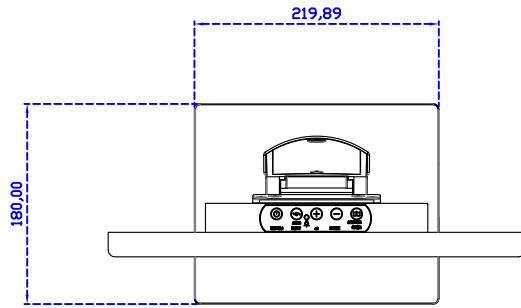

15.6" Projected capacitive Multi-Touch Monitor

Display Specifications :

Active Area	344 × 193 mm
Pixel Pitch	0.17925 × 0.17925 mm
Brightness	300 cd/m ²
Contrast Ratio	700 : 1
Resolution	1920 x 1080 (Full HD)
Viewing Angle	L/R178° ; U/D178°
Response Time	20ms (Tr + Tf)
Display Colors	262K
Display Modes	800×600 ; 1024×768 ; 1280×720 ; 1280×800 ; 1280×1024 ; 1360×768 ; 1440×900 ; 1680×1050 ; 1920×1080
Signal input	VGA ; Audio ; Display Port ; HDMI
Speaker	1W (8Ω) × 2
OSD Keyboard	⊙Power ⊙Auto adjust ⊕+ ⊖- ⊙Menu
Power Source	DC 12V (DC Jack Φ2.1mm)
Power Consumption	≤10w
Storage 、 Operation	-20~60°C ; 0~50°C
VESA	75×75 ; 100×100 mm
Casing Colors	Black (OEM other colors)
Casing Size 、 Weight	375 × 240 × 48 mm ; 2.9 kg (W×H×D) (Without Stand)
Carton 、 gross weight	550 × 395 × 170 mm ; 4.5 kg (W×H×D)
Accessory	VGA cable/HDMI cable/Audio cable/AC100~240V Adapter/Power cable/USB or RS232 cable/Cleaning wipes/Driver Disk ※DP cable(Optional)

AIM-TMPCTU156-R05W V

AIM-TMPCTU156-R05W Y

3 Year Warranty
LCD Panel 1 Year

15.6" Touch Monitor.
 (VESA Mount)

AIM-TMxxxx156-R05W

15.6" Desktop Touch Monitor.
(Foldable Stand)

AIM-TMxxxx156-R05W A

15.6" Desktop Touch Monitor.
(Photo Stand)

AIM-TMxxxx156-R05W P

15.6" Desktop Touch Monitor.
(POS Stand)

AIM-TMxxx156-R05W V

15.6" Desktop Touch Monitor.
(Ergonomic Stand)

AIM-TMxxxx156-R05W Y