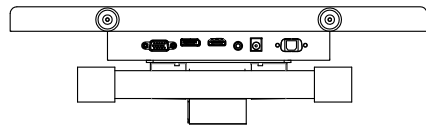

Software Feature :

Draw Test	Position and linearity verification
Controller	Support multiple controllers
Languages	English · Simple Chinese · Traditional Chinese · Japanese · French · German · Spanish · Korean · Arabic · Czech · Danish · Dutch · Greek · Hungarian · Italian · Norwegian · Russian · Polish · Portuguese · Slovenian · Swedish · Thai · Turkish
Mouse Emulator	Right / left button emulation. Auto Right / left Click (PDA function)
Touch Style	Drawing a Mode · button a Mode · Touch Off/ on Switch
Double Click	Configurable double click speed · Configurable double click area
Sound Modes	No sound · Touch down · Touch up
Display Support	display rotation · Support multiple monitors
Division Pattern	Support two halves and four parts with touch function, you can also create your own division patterns.
Settings:	
Edge compensation	Support edge compensation and you can also add your own numbers for it.
Support O.S	All Windows-32/64bit O.S Android ; Linux ; MAC

AIM-TMPCTU156-R05W V

AIM-TMPCTU156-R05W Y

3 Year Warranty
LCD Panel 1 Year

15.6" Touch Monitor.
 (VESA Mount)

AIM-TMxxxx156-R05W

15.6" Desktop Touch Monitor.
(Foldable Stand)

AIM-TMxxxx156-R05W A

15.6" Desktop Touch Monitor.
(Photo Stand)

AIM-TMxxxx156-R05W P

15.6" Desktop Touch Monitor.
(POS Stand)

AIM-TMxxx156-R05W V

15.6" Desktop Touch Monitor.
(Ergonomic Stand)

AIM-TMxxxx156-R05W Y