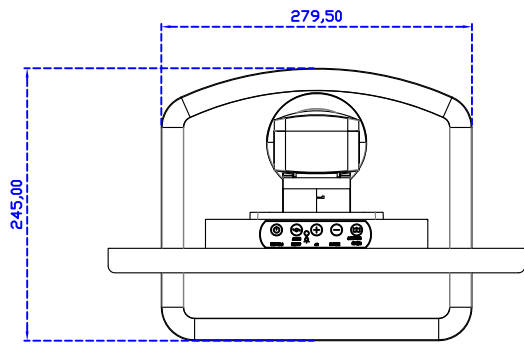

15.6" Projected capacitive Multi-Touch Monitor

Display Specifications :

Active Area	344 × 193 mm
Pixel Pitch	0.17925 × 0.17925 mm
Brightness	300 cd/m ²
Contrast Ratio	700 : 1
Resolution	1920 x 1080 (Full HD)
Viewing Angle	L/R178° ; U/D178°
Response Time	20ms (Tr + Tf)
Display Colors	262K
Display Modes	800×600 ; 1024×768 ; 1280×720 ; 1280×800 ; 1280×1024 ; 1360×768 ; 1440×900 ; 1680×1050 ; 1920×1080
Signal input	VGA ; Audio ; Display Port ; HDMI
Speaker	1W (8Ω) × 2
OSD Keyboard	⊙Power ⊙Auto adjust ⊕+ ⊖- ⊙Menu
Power Source	DC 12V (DC Jack Φ2.1mm)
Power Consumption	≤10w
Storage 、 Operation	-20~60°C ; 0~50°C
VESA	75×75 ; 100×100 mm
Casing Colors	Black (OEM other colors)
Casing Size 、 Weight	375 × 240 × 48 mm ; 2.9 kg (W×H×D) (Without Stand)
Carton 、 gross weight	550 × 395 × 170 mm ; 4.5 kg (W×H×D)
Accessory	VGA cable/HDMI cable/Audio cable/AC100~240V Adapter/Power cable/USB or RS232 cable/Cleaning wipes/Driver Disk ※DP cable(Optional)

AIM-TMPCTU156-R05W V

AIM-TMPCTU156-R05W Y

3 Year Warranty
LCD Panel 1 Year

15.6" Touch Monitor.
 (VESA Mount)

AIM-TMxxxx156-R05W

15.6" Desktop Touch Monitor.
(Foldable Stand)

AIM-TMxxxx156-R05W A

15.6" Desktop Touch Monitor.
(Photo Stand)

AIM-TMxxxx156-R05W P

15.6" Desktop Touch Monitor.
(POS Stand)

AIM-TMxxx156-R05W V

15.6" Desktop Touch Monitor.
(Ergonomic Stand)

AIM-TMxxxx156-R05W Y