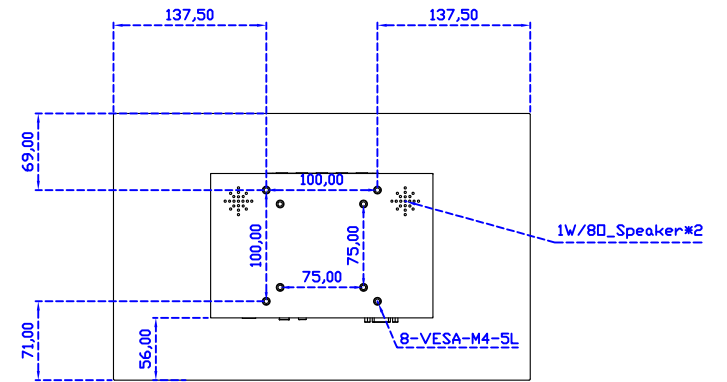

15.6" Touch Monitor.
(VESA Mount)

AIM-TMxxxx156-R05W