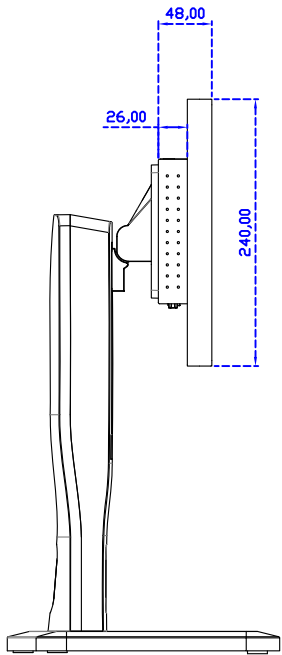

15.6" Projected capacitive Multi-Touch Monitor

Display Specifications :

Active Area	344 × 193 mm
Pixel Pitch	0.17925 × 0.17925 mm
Brightness	300 cd/m ²
Contrast Ratio	700 : 1
Resolution	1920 x 1080 (Full HD)
Viewing Angle	L/R178° ; U/D178°
Response Time	20ms (Tr + Tf)
Display Colors	262K
Display Modes	800×600 ; 1024×768 ; 1280×720 ; 1280×800 ; 1280×1024 ; 1360×768 ; 1440×900 ; 1680×1050 ; 1920×1080
Signal input	VGA ; Audio ; Display Port ; HDMI
Speaker	1W (8Ω) × 2
OSD Keyboard	⊙Power ⊙Auto adjust ⊕+ ⊖- ⊙Menu
Power Source	DC 12V (DC Jack Φ2.1mm)
Power Consumption	≤10w
Storage 、 Operation	-20~60°C ; 0~50°C
VESA	75×75 ; 100×100 mm
Casing Colors	Black (OEM other colors)
Casing Size 、 Weight	375 × 240 × 48 mm ; 2.9 kg (W×H×D) (Without Stand)
Carton 、 gross weight	550 × 395 × 170 mm ; 4.5 kg (W×H×D)
Accessory	VGA cable/HDMI cable/Audio cable/AC100~240V Adapter/Power cable/USB or RS232 cable/Cleaning wipes/Driver Disk ※DP cable(Optional)

AIM-TMPCTU156-R05W V

AIM-TMPCTU156-R05W Y

3 Year Warranty
LCD Panel 1 Year

15.6" Touch Monitor.
 (VESA Mount)

AIM-TMxxxx156-R05W

15.6" Desktop Touch Monitor.
(Foldable Stand)

AIM-TMxxxx156-R05W A

15.6" Desktop Touch Monitor.
(Photo Stand)

AIM-TMxxxx156-R05W P

15.6" Desktop Touch Monitor.
(POS Stand)

AIM-TMxxx156-R05W V

15.6" Desktop Touch Monitor.
(Ergonomic Stand)

AIM-TMxxxx156-R05W Y