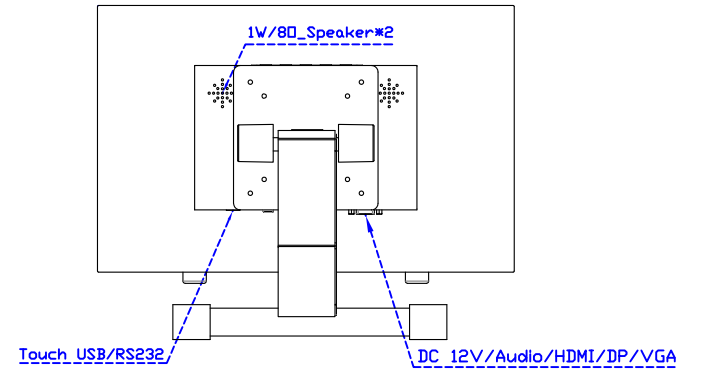

Software Feature :

Draw Test	Position and linearity verification
Controller	Support multiple controllers
Languages	English · Simple Chinese · Traditional Chinese · Japanese · French · German · Spanish · Korean · Arabic · Czech · Danish · Dutch · Greek · Hungarian · Italian · Norwegian · Russian · Polish · Portuguese · Slovenian · Swedish · Thai · Turkish
Mouse Emulator	Right / left button emulation. Auto Right / left Click (PDA function)
Touch Style	Drawing a Mode · button a Mode · Touch Off/ on Switch
Double Click	Configurable double click speed · Configurable double click area
Sound Modes	No sound · Touch down · Touch up
Display Support	display rotation · Support multiple monitors
Division Pattern	Support two halves and four parts with touch function, you can also create your own division patterns.
Settings:	
Edge compensation	Support edge compensation and you can also add your own numbers for it.
Support O.S	All Windows-32/64bit O.S Android ; Linux ; MAC

AIM-TMPCTU156-R05W V

AIM-TMPCTU156-R05W Y

3 Year Warranty
LCD Panel 1 Year

15.6" Touch Monitor.
 (VESA Mount)

AIM-TMxxxx156-R05W

15.6" Desktop Touch Monitor.
(Foldable Stand)

AIM-TMxxxx156-R05W A

15.6" Desktop Touch Monitor.
(Photo Stand)

AIM-TMxxxx156-R05W P

15.6" Desktop Touch Monitor.
(POS Stand)

AIM-TMxxx156-R05W V

15.6" Desktop Touch Monitor.
(Ergonomic Stand)

AIM-TMxxxx156-R05W Y