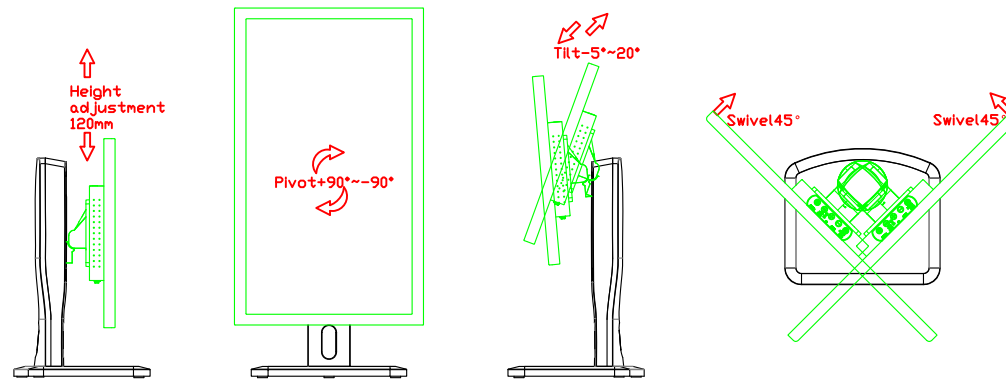

AIM-TM5R173-R07W V

AIM-TM5R173-R07W Y

3 Year Warranty
LCD Panel 1 Year

17.3" Touch Monitor.
 (VESA Mount)

AIM-TMxxxx173-R07W

17.3" Desktop Touch Monitor.
(Foldable Stand)

AIM-TMxxxx173-R07W A

17.3" Desktop Touch Monitor.
(Photo Stand)

AIM-TMxxxx173-R07W P

17.3" Desktop Touch Monitor.
(POS Stand)

AIM-TMxxx173-R07W V

17.3" Desktop Touch Monitor.
(Ergonomic Stand)

AIM-TMxxxx173-R07W Y