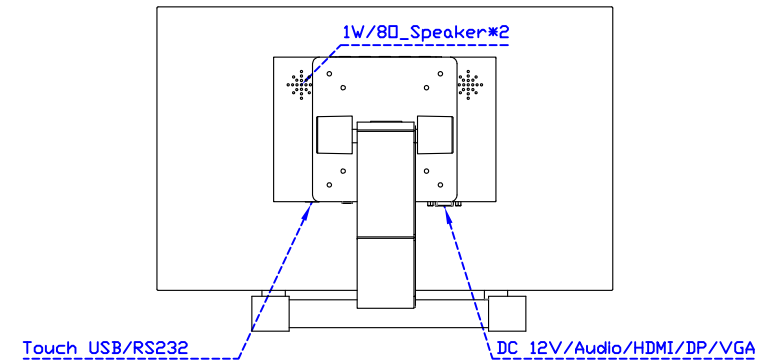

AIM-TM5R173-R07W V

AIM-TM5R173-R07W Y

3 Year Warranty
LCD Panel 1 Year

17.3" Touch Monitor.
 (VESA Mount)

AIM-TMxxxx173-R07W

17.3" Desktop Touch Monitor.
(Foldable Stand)

AIM-TMxxxx173-R07W A

17.3" Desktop Touch Monitor.
(Photo Stand)

AIM-TMxxxx173-R07W P

17.3" Desktop Touch Monitor.
(POS Stand)

AIM-TMxxx173-R07W V

17.3" Desktop Touch Monitor.
(Ergonomic Stand)

AIM-TMxxxx173-R07W Y