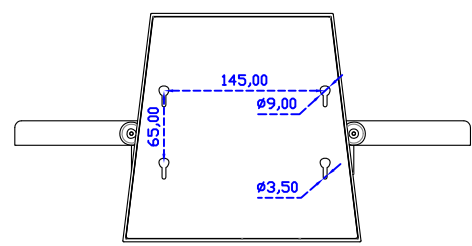

AIM-TM5R173-R07W V

AIM-TM5R173-R07W Y

3 Year Warranty
LCD Panel 1 Year

17.3" Touch Monitor.
 (VESA Mount)

AIM-TMxxxx173-R07W

17.3" Desktop Touch Monitor.
(Foldable Stand)

AIM-TMxxxx173-R07W A

17.3" Desktop Touch Monitor.
(Photo Stand)

AIM-TMxxxx173-R07W P

17.3" Desktop Touch Monitor.
(POS Stand)

AIM-TMxxx173-R07W V

17.3" Desktop Touch Monitor.
(Ergonomic Stand)

AIM-TMxxxx173-R07W Y