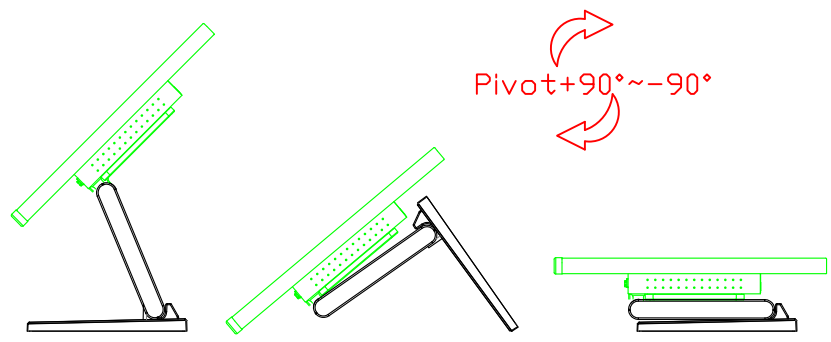

AIM-TM5R173-R07W V

AIM-TM5R173-R07W Y

3 Year Warranty
LCD Panel 1 Year

17.3" Touch Monitor.
 (VESA Mount)

AIM-TMxxxx173-R07W

17.3" Desktop Touch Monitor.
(Foldable Stand)

AIM-TMxxxx173-R07W A

17.3" Desktop Touch Monitor.
(Photo Stand)

AIM-TMxxxx173-R07W P

17.3" Desktop Touch Monitor.
(POS Stand)

AIM-TMxxx173-R07W V

17.3" Desktop Touch Monitor.
(Ergonomic Stand)

AIM-TMxxxx173-R07W Y