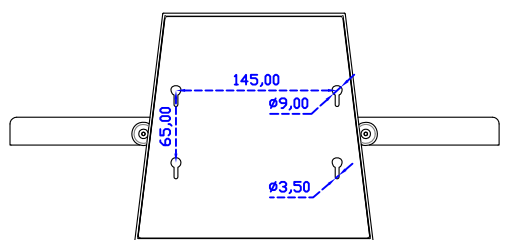

AIM-TM5R185-R09W V

AIM-TM5R185-R09W Y

3 Year Warranty
LCD Panel 1 Year

18.5" Touch Monitor.
 (VESA Mount)

AIM-TMxxx185-R07W_R09W

18.5" Desktop Touch Monitor.
(Foldable Stand)

AIM-TMxxxx185-R07WA_R09WA

DC_12V/DP/HDMI/VGA/Audio

Touch_USB/RS232

18.5" Desktop Touch Monitor.
(Photo Stand)

AIM-TMxxxx185-R07WP_R09WP

18.5" Desktop Touch Monitor.
(PIS Stand)

AIM-TMxxxx185-R07wV_R09wV

18.5" Desktop Touch Monitor.
(Ergonomic Stand)

AIM-TMxxxx185-R07WY_R09WY