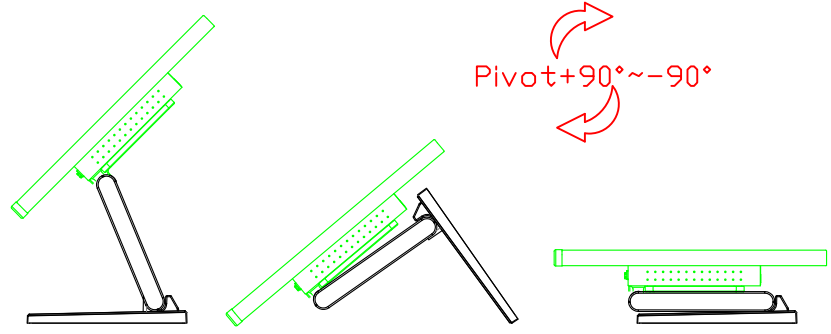

AIM-TM5R185-R09W V

AIM-TM5R185-R09W Y

3 Year Warranty
LCD Panel 1 Year

18.5" Touch Monitor.
 (VESA Mount)

AIM-TMxxx185-R07W_R09W

18.5" Desktop Touch Monitor.
(Foldable Stand)

AIM-TMxxxx185-R07WA_R09WA

DC_12V/DP/HDMI/VGA/Audio

Touch_USB/RS232

18.5" Desktop Touch Monitor.
(Photo Stand)

AIM-TMxxxx185-R07WP_R09WP

18.5" Desktop Touch Monitor.
(PIS Stand)

AIM-TMxxxx185-R07wV_R09wV

18.5" Desktop Touch Monitor.
(Ergonomic Stand)

AIM-TMxxxx185-R07WY_R09WY