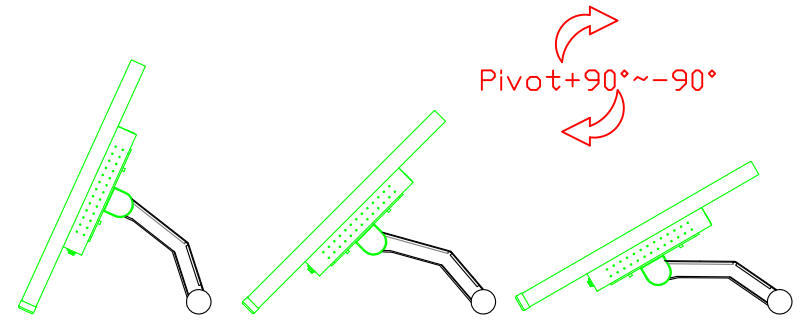

AIM-TM5R185-R09W V

AIM-TM5R185-R09W Y

3 Year Warranty
LCD Panel 1 Year

18.5" Touch Monitor.
 (VESA Mount)

AIM-TMxxx185-R07W_R09W

18.5" Desktop Touch Monitor.
(Foldable Stand)

AIM-TMxxxx185-R07WA_R09WA

DC_12V/DP/HDMI/VGA/Audio

Touch_USB/RS232

18.5" Desktop Touch Monitor.
(Photo Stand)

AIM-TMxxxx185-R07WP_R09WP

18.5" Desktop Touch Monitor.
(PIS Stand)

AIM-TMxxxx185-R07wV_R09wV

18.5" Desktop Touch Monitor.
(Ergonomic Stand)

AIM-TMxxxx185-R07WY_R09WY