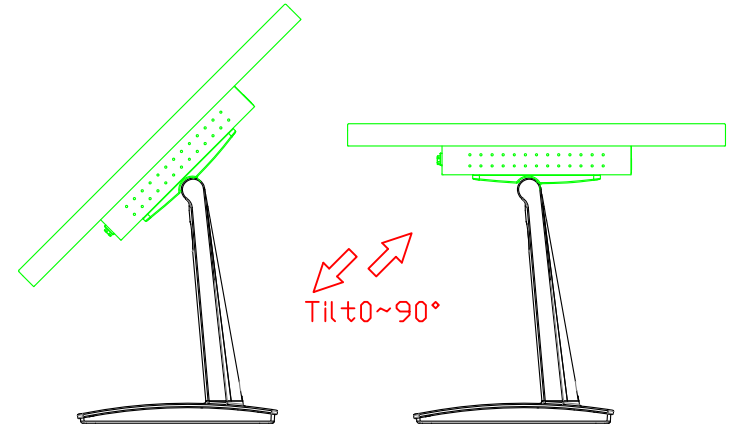

AIM-TM5R185-R09W V

AIM-TM5R185-R09W Y

3 Year Warranty
LCD Panel 1 Year

18.5" Touch Monitor.
 (VESA Mount)

AIM-TMxxx185-R07W_R09W

18.5" Desktop Touch Monitor.
(Foldable Stand)

AIM-TMxxxx185-R07WA_R09WA

DC_12V/DP/HDMI/VGA/Audio

Touch_USB/RS232

18.5" Desktop Touch Monitor.
(Photo Stand)

AIM-TMxxxx185-R07WP_R09WP

18.5" Desktop Touch Monitor.
(PIS Stand)

AIM-TMxxxx185-R07wV_R09wV

18.5" Desktop Touch Monitor.
(Ergonomic Stand)

AIM-TMxxxx185-R07WY_R09WY