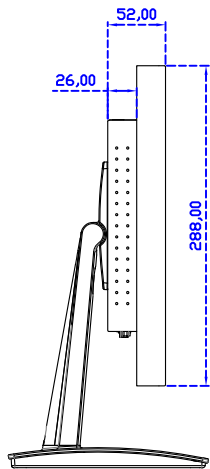

AIM-TMIR185-R03W V

AIM-TMIR185-R03W Y

3 Year Warranty
LCD Panel 1 Year

18.5" Touch Monitor.
 (VESA Mount)

AIM-TMIR185-R01W_R03W

X type mount (Default)

18.5" Embedded Touch Monitor.
(Open Frame)

AIM-TM0PIR185-R01W_R03W

18.5" Desktop Touch Monitor.
(Foldable Stand)

AIM-TMIR185-R01WA_R03WA

18.5" Desktop Touch Monitor.
(Photo Stand)

AIM-TMIR185-R01WP_R03WP

18.5" Desktop Touch Monitor.
(POS Stand)

AIM-TMIR185-R01WV_R03WV

18.5" Desktop Touch Monitor.
(Ergonomic Stand)