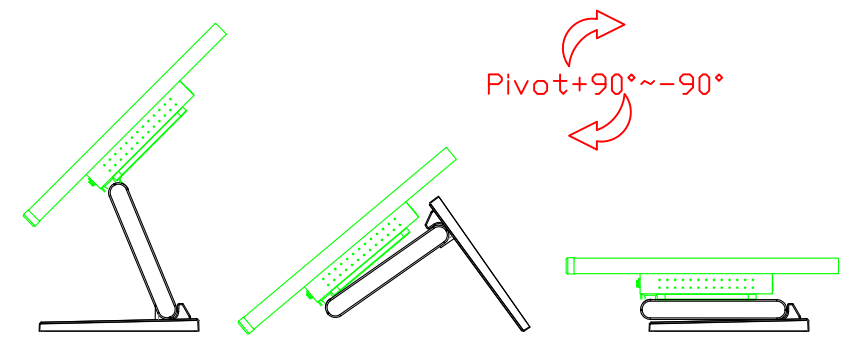

AIM-TMIR185-R03W V

AIM-TMIR185-R03W Y

3 Year Warranty
LCD Panel 1 Year

18.5" Touch Monitor.
 (VESA Mount)

AIM-TMIR185-R01W_R03W

X type mount (Default)

18.5" Embedded Touch Monitor.
(Open Frame)

AIM-TM0PIR185-R01W_R03W

18.5" Desktop Touch Monitor.
(Foldable Stand)

AIM-TMIR185-R01WA_R03WA

18.5" Desktop Touch Monitor.
(Photo Stand)

AIM-TMIR185-R01WP_R03WP

18.5" Desktop Touch Monitor.
(POS Stand)

AIM-TMIR185-R01WV_R03WV

18.5" Desktop Touch Monitor.
(Ergonomic Stand)