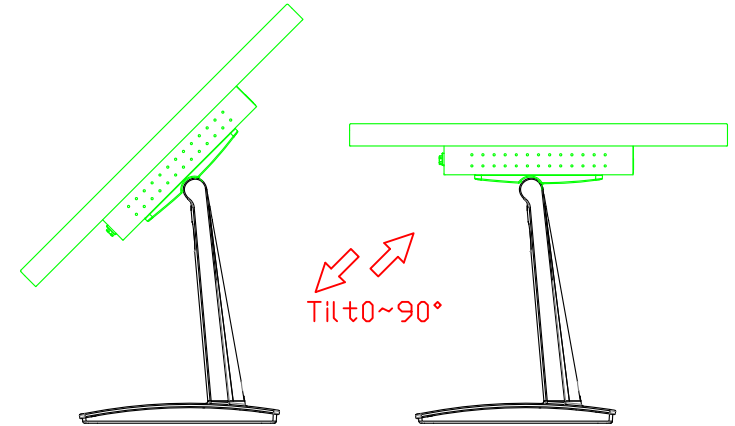

AIM-TMIR185-R03W V

AIM-TMIR185-R03W Y

3 Year Warranty
LCD Panel 1 Year

18.5" Touch Monitor.
 (VESA Mount)

AIM-TMIR185-R01W_R03W

X type mount (Default)

18.5" Embedded Touch Monitor.
(Open Frame)

AIM-TM0PIR185-R01W_R03W

18.5" Desktop Touch Monitor.
(Foldable Stand)

AIM-TMIR185-R01WA_R03WA

18.5" Desktop Touch Monitor.
(Photo Stand)

AIM-TMIR185-R01WP_R03WP

18.5" Desktop Touch Monitor.
(POS Stand)

AIM-TMIR185-R01WV_R03WV

18.5" Desktop Touch Monitor.
(Ergonomic Stand)