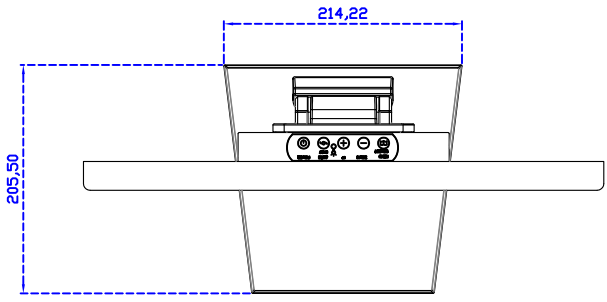

AIM-TMIR185-R03W V

AIM-TMIR185-R03W Y

3 Year Warranty
LCD Panel 1 Year

18.5" Touch Monitor.
 (VESA Mount)

AIM-TMIR185-R01W_R03W

X type mount (Default)

18.5" Embedded Touch Monitor.
(Open Frame)

AIM-TM0PIR185-R01W_R03W

18.5" Desktop Touch Monitor.
(Foldable Stand)

AIM-TMIR185-R01WA_R03WA

18.5" Desktop Touch Monitor.
(Photo Stand)

AIM-TMIR185-R01WP_R03WP

18.5" Desktop Touch Monitor.
(POS Stand)

AIM-TMIR185-R01WV_R03WV

18.5" Desktop Touch Monitor.
(Ergonomic Stand)