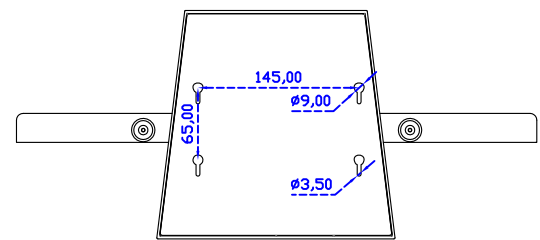

AIM-TMIR185-R03W V

AIM-TMIR185-R03W Y

3 Year Warranty
LCD Panel 1 Year

18.5" Touch Monitor.
 (VESA Mount)

AIM-TMIR185-R01W_R03W

X type mount (Default)

18.5" Embedded Touch Monitor.
(Open Frame)

AIM-TM0PIR185-R01W_R03W

18.5" Desktop Touch Monitor.
(Foldable Stand)

AIM-TMIR185-R01WA_R03WA

18.5" Desktop Touch Monitor.
(Photo Stand)

AIM-TMIR185-R01WP_R03WP

18.5" Desktop Touch Monitor.
(POS Stand)

AIM-TMIR185-R01WV_R03WV

18.5" Desktop Touch Monitor.
(Ergonomic Stand)