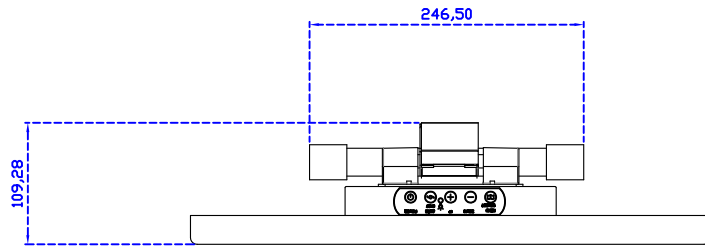

AIM-TMIR185-R03W V

AIM-TMIR185-R03W Y

3 Year Warranty
LCD Panel 1 Year

18.5" Touch Monitor.
 (VESA Mount)

AIM-TMIR185-R01W_R03W

X type mount (Default)

18.5" Embedded Touch Monitor.
(Open Frame)

AIM-TM0PIR185-R01W_R03W

18.5" Desktop Touch Monitor.
(Foldable Stand)

AIM-TMIR185-R01WA_R03WA

18.5" Desktop Touch Monitor.
(Photo Stand)

AIM-TMIR185-R01WP_R03WP

18.5" Desktop Touch Monitor.
(POS Stand)

AIM-TMIR185-R01WV_R03WV

18.5" Desktop Touch Monitor.
(Ergonomic Stand)