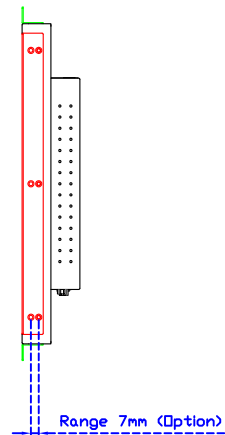

AIM-TMIR185-R03W V

AIM-TMIR185-R03W Y

3 Year Warranty
LCD Panel 1 Year

18.5" Touch Monitor.
 (VESA Mount)

AIM-TMIR185-R01W_R03W

X type mount (Default)

18.5" Embedded Touch Monitor.
(Open Frame)

AIM-TM0PIR185-R01W_R03W

18.5" Desktop Touch Monitor.
(Foldable Stand)

AIM-TMIR185-R01WA_R03WA

18.5" Desktop Touch Monitor.
(Photo Stand)

AIM-TMIR185-R01WP_R03WP

18.5" Desktop Touch Monitor.
(POS Stand)

AIM-TMIR185-R01WV_R03WV

18.5" Desktop Touch Monitor.
(Ergonomic Stand)