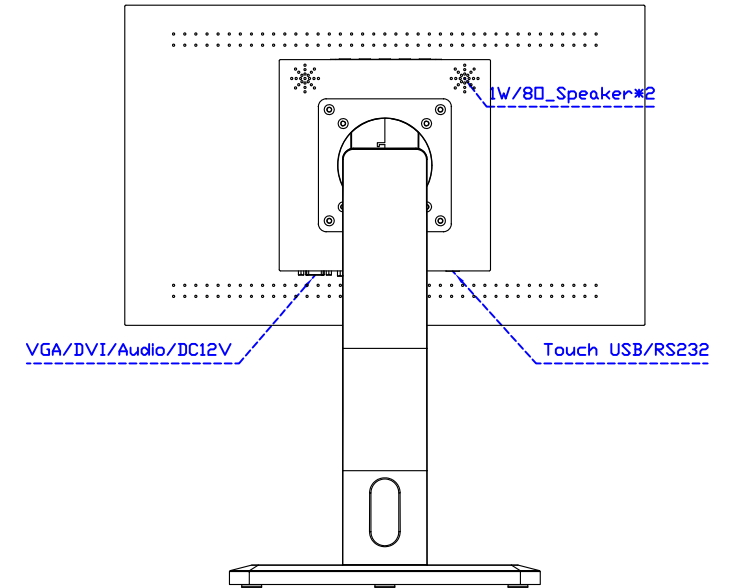

AIM-TMIR185-R03W V

AIM-TMIR185-R03W Y

3 Year Warranty
LCD Panel 1 Year

18.5" Touch Monitor.
 (VESA Mount)

AIM-TMIR185-R01W_R03W

X type mount (Default)

18.5" Embedded Touch Monitor.
(Open Frame)

AIM-TM0PIR185-R01W_R03W

18.5" Desktop Touch Monitor.
(Foldable Stand)

AIM-TMIR185-R01WA_R03WA

18.5" Desktop Touch Monitor.
(Photo Stand)

AIM-TMIR185-R01WP_R03WP

18.5" Desktop Touch Monitor.
(POS Stand)

AIM-TMIR185-R01WV_R03WV

18.5" Desktop Touch Monitor.
(Ergonomic Stand)