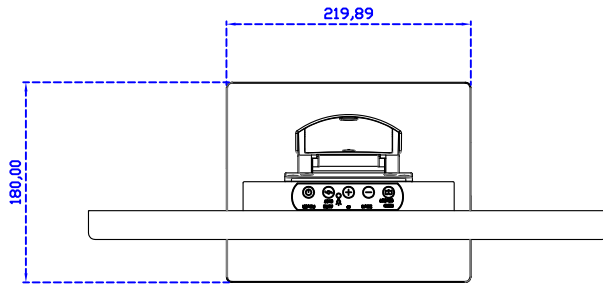

AIM-TMIR185-R03W V

AIM-TMIR185-R03W Y

3 Year Warranty
LCD Panel 1 Year

18.5" Touch Monitor.
 (VESA Mount)

AIM-TMIR185-R01W_R03W

X type mount (Default)

18.5" Embedded Touch Monitor.
(Open Frame)

AIM-TM0PIR185-R01W_R03W

18.5" Desktop Touch Monitor.
(Foldable Stand)

AIM-TMIR185-R01WA_R03WA

18.5" Desktop Touch Monitor.
(Photo Stand)

AIM-TMIR185-R01WP_R03WP

18.5" Desktop Touch Monitor.
(POS Stand)

AIM-TMIR185-R01WV_R03WV

18.5" Desktop Touch Monitor.
(Ergonomic Stand)