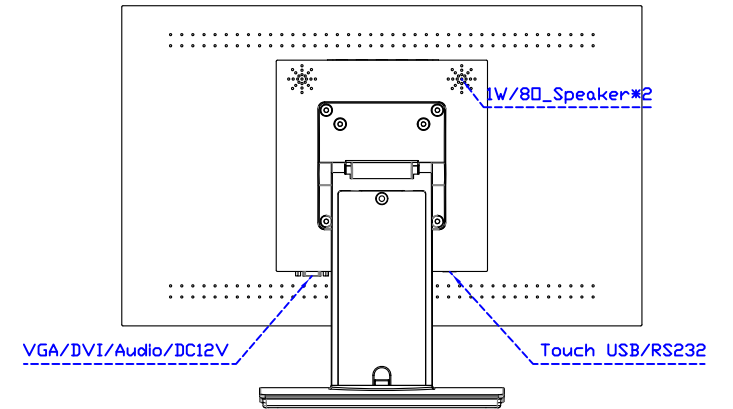

AIM-TMIR185-R03W V

AIM-TMIR185-R03W Y

3 Year Warranty
LCD Panel 1 Year

18.5" Touch Monitor.
 (VESA Mount)

AIM-TMIR185-R01W_R03W

X type mount (Default)

18.5" Embedded Touch Monitor.
(Open Frame)

AIM-TM0PIR185-R01W_R03W

18.5" Desktop Touch Monitor.
(Foldable Stand)

AIM-TMIR185-R01WA_R03WA

18.5" Desktop Touch Monitor.
(Photo Stand)

AIM-TMIR185-R01WP_R03WP

18.5" Desktop Touch Monitor.
(POS Stand)

AIM-TMIR185-R01WV_R03WV

18.5" Desktop Touch Monitor.
(Ergonomic Stand)