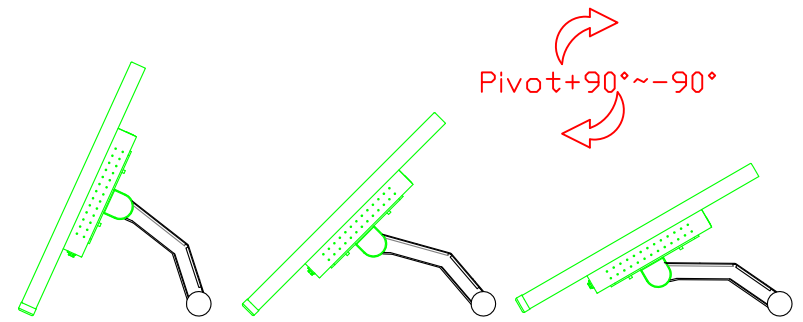

AIM-TMIR185-R03W V

AIM-TMIR185-R03W Y

3 Year Warranty
LCD Panel 1 Year

18.5" Touch Monitor.
 (VESA Mount)

AIM-TMIR185-R01W_R03W

X type mount (Default)

18.5" Embedded Touch Monitor.
(Open Frame)

AIM-TM0PIR185-R01W_R03W

18.5" Desktop Touch Monitor.
(Foldable Stand)

AIM-TMIR185-R01WA_R03WA

18.5" Desktop Touch Monitor.
(Photo Stand)

AIM-TMIR185-R01WP_R03WP

18.5" Desktop Touch Monitor.
(POS Stand)

AIM-TMIR185-R01WV_R03WV

18.5" Desktop Touch Monitor.
(Ergonomic Stand)