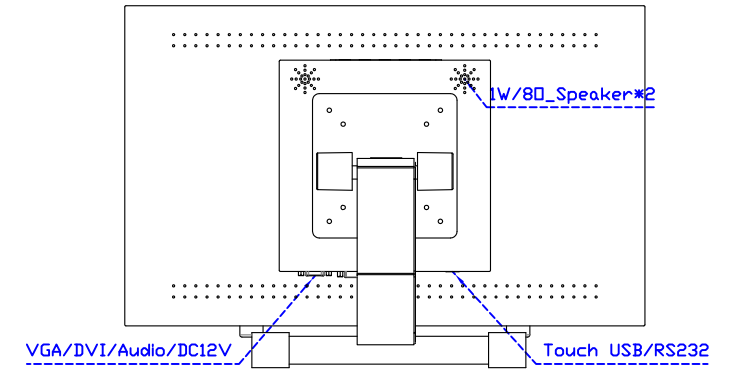

AIM-TMIR185-R03W V

AIM-TMIR185-R03W Y

3 Year Warranty
LCD Panel 1 Year

18.5" Touch Monitor.
 (VESA Mount)

AIM-TMIR185-R01W_R03W

X type mount (Default)

18.5" Embedded Touch Monitor.
(Open Frame)

AIM-TM0PIR185-R01W_R03W

18.5" Desktop Touch Monitor.
(Foldable Stand)

AIM-TMIR185-R01WA_R03WA

18.5" Desktop Touch Monitor.
(Photo Stand)

AIM-TMIR185-R01WP_R03WP

18.5" Desktop Touch Monitor.
(POS Stand)

AIM-TMIR185-R01WV_R03WV

18.5" Desktop Touch Monitor.
(Ergonomic Stand)