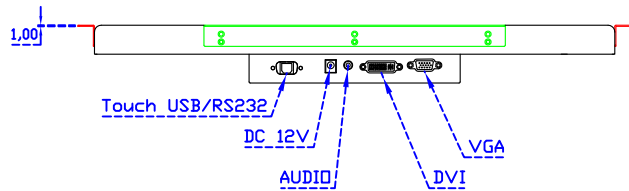

AIM-TMIR185-R03W V

AIM-TMIR185-R03W Y

3 Year Warranty
LCD Panel 1 Year

18.5" Touch Monitor.
 (VESA Mount)

AIM-TMIR185-R01W_R03W

X type mount (Default)

18.5" Embedded Touch Monitor.
(Open Frame)

AIM-TM0PIR185-R01W_R03W

18.5" Desktop Touch Monitor.
(Foldable Stand)

AIM-TMIR185-R01WA_R03WA

18.5" Desktop Touch Monitor.
(Photo Stand)

AIM-TMIR185-R01WP_R03WP

18.5" Desktop Touch Monitor.
(POS Stand)

AIM-TMIR185-R01WV_R03WV

18.5" Desktop Touch Monitor.
(Ergonomic Stand)