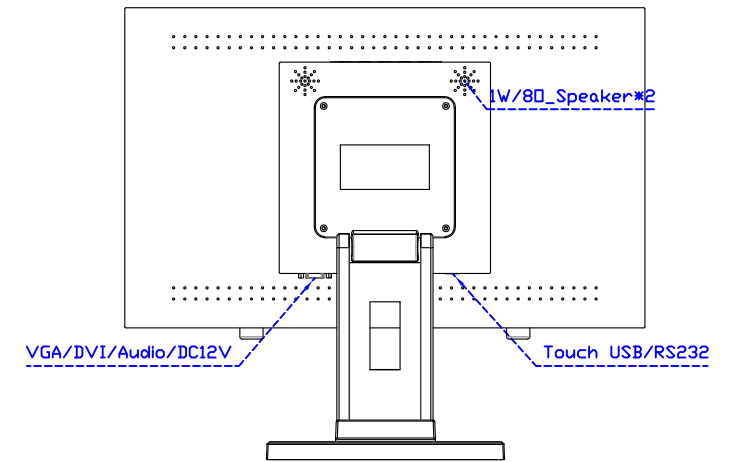

AIM-TMIR185-R03W V

AIM-TMIR185-R03W Y

3 Year Warranty
LCD Panel 1 Year

18.5" Touch Monitor.
 (VESA Mount)

AIM-TMIR185-R01W_R03W

X type mount (Default)

18.5" Embedded Touch Monitor.
(Open Frame)

AIM-TM0PIR185-R01W_R03W

18.5" Desktop Touch Monitor.
(Foldable Stand)

AIM-TMIR185-R01WA_R03WA

18.5" Desktop Touch Monitor.
(Photo Stand)

AIM-TMIR185-R01WP_R03WP

18.5" Desktop Touch Monitor.
(POS Stand)

AIM-TMIR185-R01WV_R03WV

18.5" Desktop Touch Monitor.
(Ergonomic Stand)