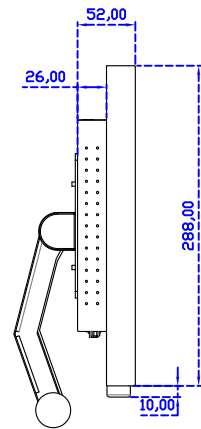

AIM-TMIR185-R03W V

AIM-TMIR185-R03W Y

3 Year Warranty
LCD Panel 1 Year

18.5" Touch Monitor.
 (VESA Mount)

AIM-TMIR185-R01W_R03W

X type mount (Default)

18.5" Embedded Touch Monitor.
(Open Frame)

AIM-TM0PIR185-R01W_R03W

18.5" Desktop Touch Monitor.
(Foldable Stand)

AIM-TMIR185-R01WA_R03WA

18.5" Desktop Touch Monitor.
(Photo Stand)

AIM-TMIR185-R01WP_R03WP

18.5" Desktop Touch Monitor.
(POS Stand)

AIM-TMIR185-R01WV_R03WV

18.5" Desktop Touch Monitor.
(Ergonomic Stand)