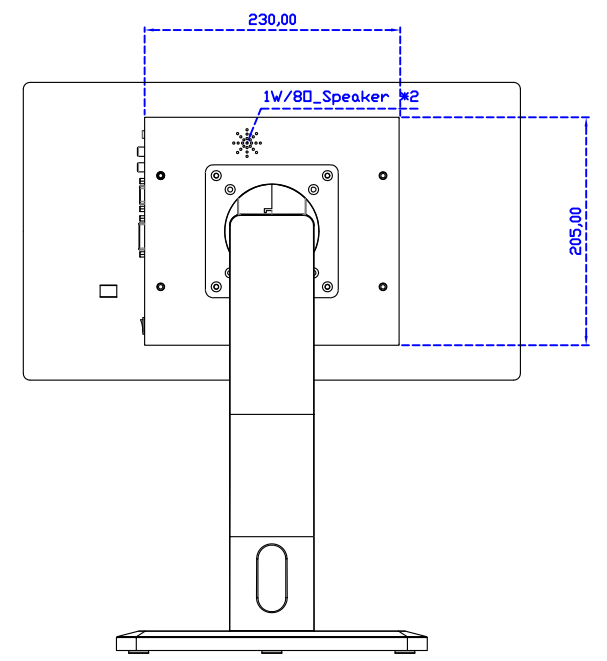

“符合 Intel OPS 標準化系統”

AIM-TMPCT185-R17W V

AIM-TMPCT185-R17W Y

3 Year Warranty
LCD Panel 1 Year

18.5" Touch Monitor.
(Support DPS system)
(VESA Mount)

AIM-TMPCT185-R15W_R17W

18.5" Embedded Touch Monitor.
 (Support PS system)
 (Open Frame)

AIM-TM0PPCT185-R15W_R17W

18.5" Desktop Touch Monitor.
(Support DPS system)
(PDS Stand)

AIM-TMPCT185-R15WV_R17WV

18.5" Desktop Touch Monitor.
 (Support DPS system)
 (Ergonomic Stand)

AIM-TMPCT185-R15WY_R17WY