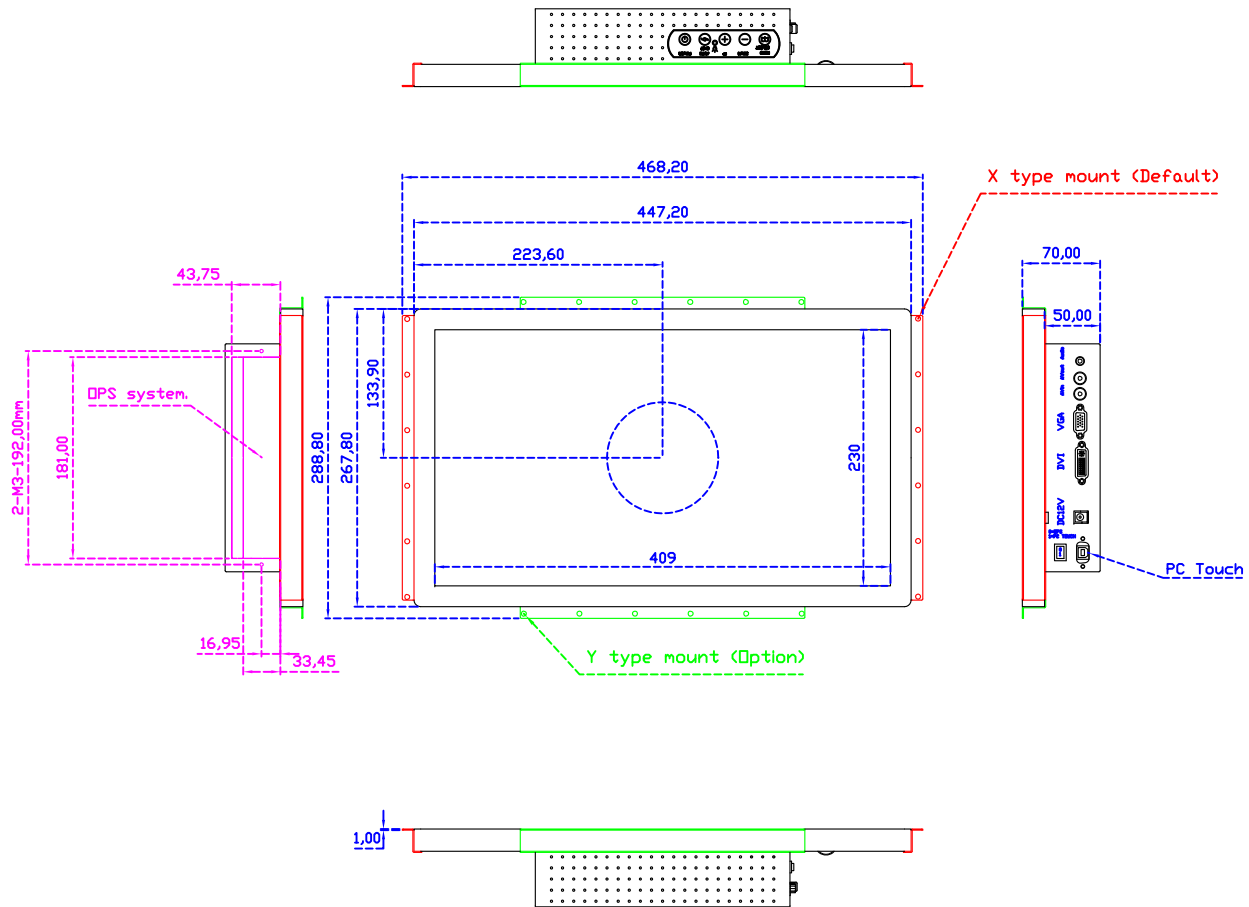

“符合 Intel OPS 標準化系統”

AIM-TMPCT185-R17W V

AIM-TMPCT185-R17W Y

3 Year Warranty
LCD Panel 1 Year

18.5" Touch Monitor.
(Support DPS system)
(VESA Mount)

AIM-TMPCT185-R15W_R17W

18.5" Embedded Touch Monitor.
 (Support PS system)
 (Open Frame)

AIM-TM0PPCT185-R15W_R17W

18.5" Desktop Touch Monitor.
(Support DPS system)
(PDS Stand)

AIM-TMPCT185-R15WV_R17WV

18.5" Desktop Touch Monitor.
 (Support DPS system)
 (Ergonomic Stand)

AIM-TMPCT185-R15WY_R17WY