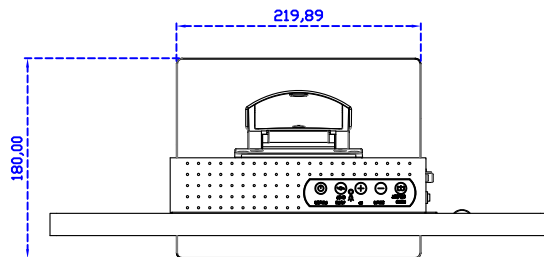

“符合 Intel OPS 標準化系統”

AIM-TMPCT185-R17W V

AIM-TMPCT185-R17W Y

3 Year Warranty
LCD Panel 1 Year

18.5" Touch Monitor.
(Support DPS system)
(VESA Mount)

AIM-TMPCT185-R15W_R17W

18.5" Embedded Touch Monitor.
 (Support PS system)
 (Open Frame)

AIM-TM0PPCT185-R15W_R17W

18.5" Desktop Touch Monitor.
(Support DPS system)
(PDS Stand)

AIM-TMPCT185-R15WV_R17WV

18.5" Desktop Touch Monitor.
 (Support DPS system)
 (Ergonomic Stand)

AIM-TMPCT185-R15WY_R17WY