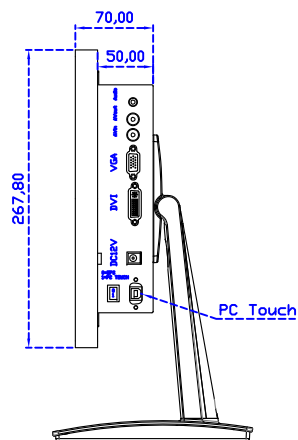

“符合 Intel OPS 標準化系統”

AIM-TMPCT185-R17W V

AIM-TMPCT185-R17W Y

3 Year Warranty
LCD Panel 1 Year

18.5" Touch Monitor.
(Support DPS system)
(VESA Mount)

AIM-TMPCT185-R15W_R17W

18.5" Embedded Touch Monitor.
 (Support PS system)
 (Open Frame)

AIM-TM0PPCT185-R15W_R17W

18.5" Desktop Touch Monitor.
(Support DPS system)
(PDS Stand)

AIM-TMPCT185-R15WV_R17WV

18.5" Desktop Touch Monitor.
 (Support DPS system)
 (Ergonomic Stand)

AIM-TMPCT185-R15WY_R17WY