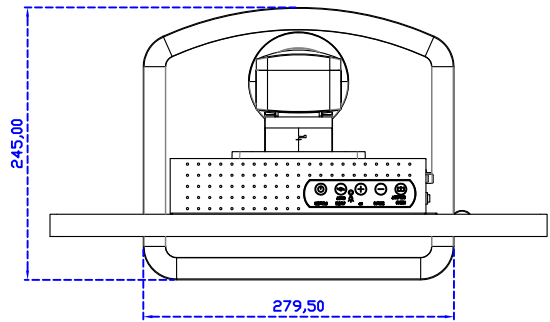

“符合 Intel OPS 標準化系統”

AIM-TMPCT185-R17W V

AIM-TMPCT185-R17W Y

3 Year Warranty
LCD Panel 1 Year

18.5" Touch Monitor.
(Support DPS system)
(VESA Mount)

AIM-TMPCT185-R15W_R17W

18.5" Embedded Touch Monitor.
 (Support PS system)
 (Open Frame)

AIM-TM0PPCT185-R15W_R17W

18.5" Desktop Touch Monitor.
(Support DPS system)
(PDS Stand)

AIM-TMPCT185-R15WV_R17WV

18.5" Desktop Touch Monitor.
 (Support DPS system)
 (Ergonomic Stand)

AIM-TMPCT185-R15WY_R17WY