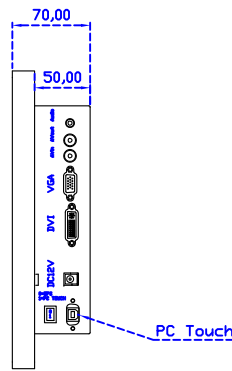

“符合 Intel OPS 標準化系統”

AIM-TMPCT185-R17W V

AIM-TMPCT185-R17W Y

3 Year Warranty
LCD Panel 1 Year

18.5" Touch Monitor.
(Support DPS system)
(VESA Mount)

AIM-TMPCT185-R15W_R17W

18.5" Embedded Touch Monitor.
 (Support PS system)
 (Open Frame)

AIM-TM0PPCT185-R15W_R17W

18.5" Desktop Touch Monitor.
(Support DPS system)
(PDS Stand)

AIM-TMPCT185-R15WV_R17WV

18.5" Desktop Touch Monitor.
 (Support DPS system)
 (Ergonomic Stand)

AIM-TMPCT185-R15WY_R17WY