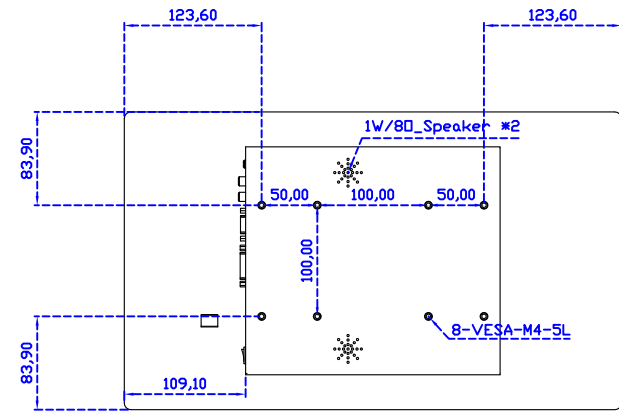

“符合 Intel OPS 標準化系統”

AIM-TMPCT185-R17W V

AIM-TMPCT185-R17W Y

3 Year Warranty
LCD Panel 1 Year

18.5" Touch Monitor.
(Support DPS system)
(VESA Mount)

AIM-TMPCT185-R15W_R17W

18.5" Embedded Touch Monitor.
 (Support PS system)
 (Open Frame)

AIM-TM0PPCT185-R15W_R17W

18.5" Desktop Touch Monitor.
(Support DPS system)
(PDS Stand)

AIM-TMPCT185-R15WV_R17WV

18.5" Desktop Touch Monitor.
 (Support DPS system)
 (Ergonomic Stand)

AIM-TMPCT185-R15WY_R17WY