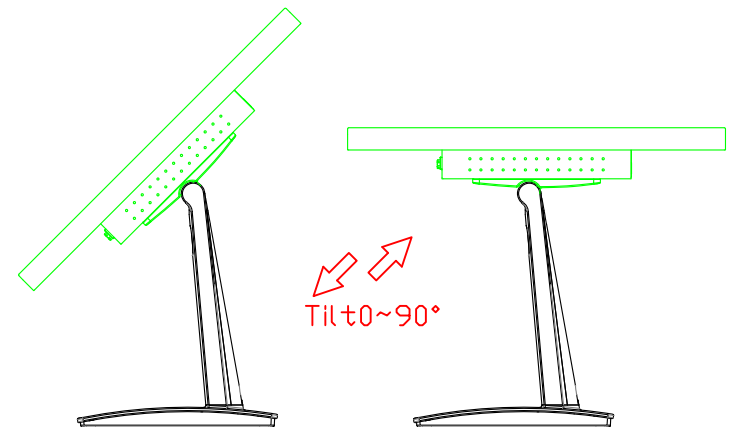

“符合 Intel OPS 標準化系統”

AIM-TMPCT185-R17W V

AIM-TMPCT185-R17W Y

3 Year Warranty
LCD Panel 1 Year

18.5" Touch Monitor.
(Support DPS system)
(VESA Mount)

AIM-TMPCT185-R15W_R17W

18.5" Embedded Touch Monitor.
 (Support PS system)
 (Open Frame)

AIM-TM0PPCT185-R15W_R17W

18.5" Desktop Touch Monitor.
(Support DPS system)
(PDS Stand)

AIM-TMPCT185-R15WV_R17WV

18.5" Desktop Touch Monitor.
 (Support DPS system)
 (Ergonomic Stand)

AIM-TMPCT185-R15WY_R17WY