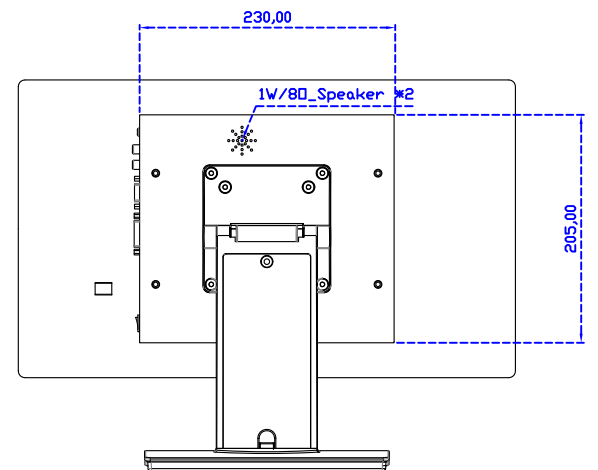

“符合 Intel OPS 標準化系統”

AIM-TMPCT185-R17W V

AIM-TMPCT185-R17W Y

3 Year Warranty
LCD Panel 1 Year

18.5" Touch Monitor.
(Support DPS system)
(VESA Mount)

AIM-TMPCT185-R15W_R17W

18.5" Embedded Touch Monitor.
 (Support PS system)
 (Open Frame)

AIM-TM0PPCT185-R15W_R17W

18.5" Desktop Touch Monitor.
(Support DPS system)
(PDS Stand)

AIM-TMPCT185-R15WV_R17WV

18.5" Desktop Touch Monitor.
 (Support DPS system)
 (Ergonomic Stand)

AIM-TMPCT185-R15WY_R17WY