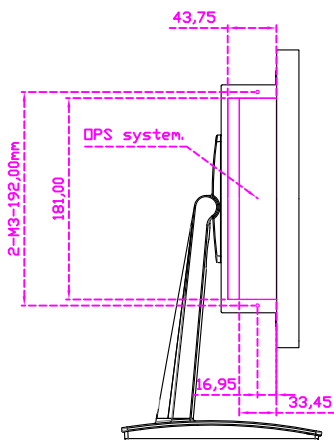

“符合 Intel OPS 標準化系統”

AIM-TMPCT185-R17W V

AIM-TMPCT185-R17W Y

3 Year Warranty
LCD Panel 1 Year

18.5" Touch Monitor.
(Support DPS system)
(VESA Mount)

AIM-TMPCT185-R15W_R17W

18.5" Embedded Touch Monitor.
 (Support PS system)
 (Open Frame)

AIM-TM0PPCT185-R15W_R17W

18.5" Desktop Touch Monitor.
(Support DPS system)
(PDS Stand)

AIM-TMPCT185-R15WV_R17WV

18.5" Desktop Touch Monitor.
 (Support DPS system)
 (Ergonomic Stand)

AIM-TMPCT185-R15WY_R17WY