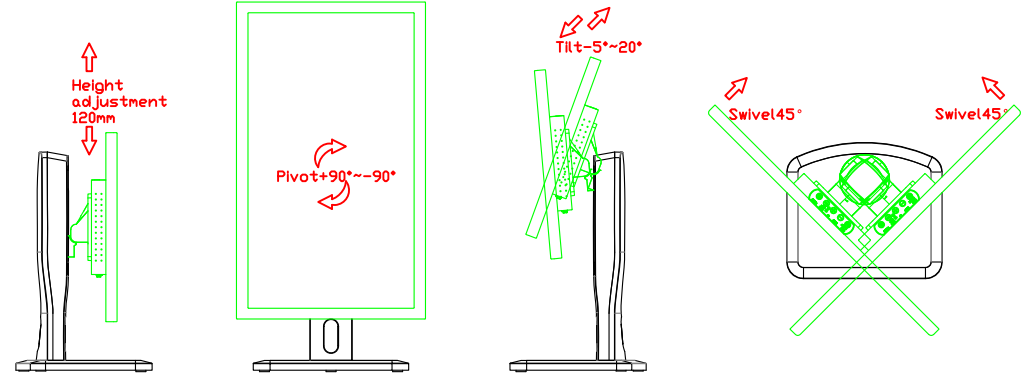

“符合 Intel OPS 標準化系統”

AIM-TMPCT185-R17W V

AIM-TMPCT185-R17W Y

3 Year Warranty
LCD Panel 1 Year

18.5" Touch Monitor.
(Support DPS system)
(VESA Mount)

AIM-TMPCT185-R15W_R17W

18.5" Embedded Touch Monitor.
 (Support PS system)
 (Open Frame)

AIM-TM0PPCT185-R15W_R17W

18.5" Desktop Touch Monitor.
(Support DPS system)
(PDS Stand)

AIM-TMPCT185-R15WV_R17WV

18.5" Desktop Touch Monitor.
 (Support DPS system)
 (Ergonomic Stand)

AIM-TMPCT185-R15WY_R17WY