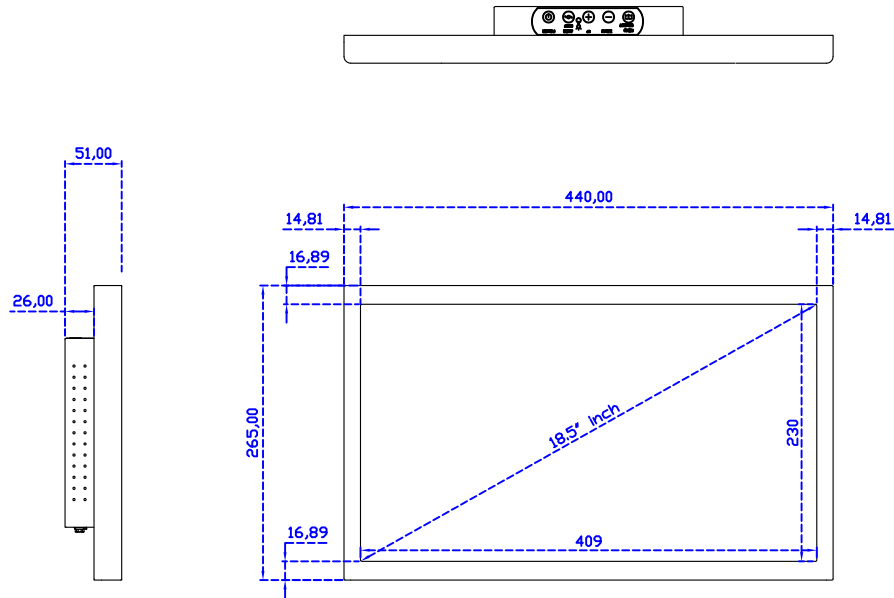

18.5" Projected capacitive Multi-Touch Monitor (1366*768)

Display Specifications :

Active Area	409 × 230 mm
Pixel Pitch	0.300 × 0.300 mm
Brightness	250 cd/m ²
Contrast Ratio	1000 : 1
Resolution	1366 x 768 (WXGA)
Viewing Angle	L/R170° ; U/D160°
Response Time	5ms (Tr + Tf)
Display Colors	16.7M
Display Modes	640×480 ; 800×600 ; 1024×768 ; 1280×720 ; 1366×768
Signal input	VGA ; Audio ; Display Port ; HDMI
Speaker	1W (8Ω) × 2
OSD Keyboard	⊙Power ⊙Auto adjust ⊕ ⊖ ⊙Menu
Power Source	DC 12V (DC Jack Φ2.1mm)
Power Consumption	≤13w
Storage · Operation	-20~60°C ; 0~50°C
VESA	75×75 ; 100×100 mm
Casing Colors	Black (OEM other colors)
Casing Size · Weight	440 × 265 × 51 mm ; 3.8 kg (W×H×D) (Without Stand)
Carton · gross weight	550 × 395 × 170 mm ; 5.4 kg (W×H×D)
Accessory	VGA cable / HDMI cable / Audio cable / AC100~240V Adapter / Power cable / USB or RS232 cable / Cleaning wipes / Driver Disk

AIM-TMPCTU185-R07W V

AIM-TMPCTU185-R07W Y

3 Year Warranty
LCD Panel 1 Year

18.5" Touch Monitor.
 (VESA Mount)

AIM-TMxxx185-R07W_R09W

X type mount (Default)

18.5" Embedded Touch Monitor.
(Open Frame)

AIM-TMOPxxxx185-R07W_R09W

18.5" Desktop Touch Monitor.
(Foldable Stand)

AIM-TMxxxx185-R07WA_R09WA

18.5" Desktop Touch Monitor.
(Photo Stand)

AIM-TMxxxx185-R07WP_R09WP

18.5" Desktop Touch Monitor.
(PQS Stand)

AIM-TMxxxx185-R07wV_R09wV

18.5" Desktop Touch Monitor.
(Ergonomic Stand)

AIM-TMxxxx185-R07WY_R09WY