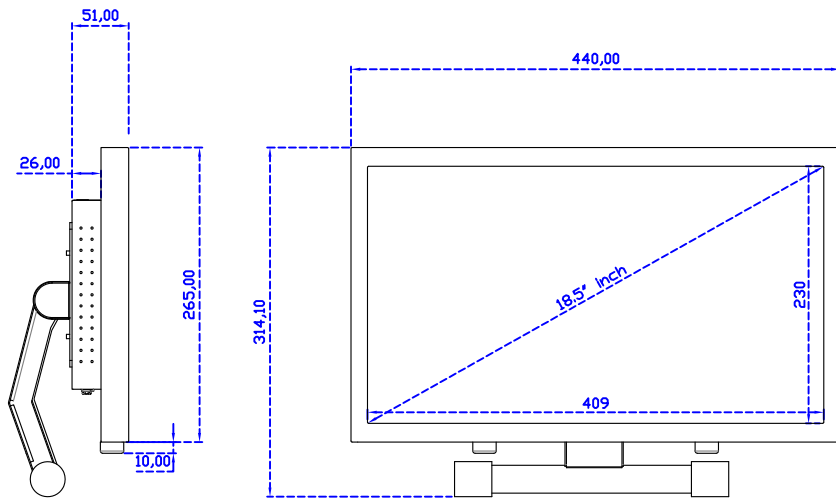

18.5" Projected capacitive Multi-Touch Monitor (1366*768)

Display Specifications :

Active Area	409 × 230 mm
Pixel Pitch	0.300 × 0.300 mm
Brightness	250 cd/m ²
Contrast Ratio	1000 : 1
Resolution	1366 x 768 (WXGA)
Viewing Angle	L/R170° ; U/D160°
Response Time	5ms (Tr + Tf)
Display Colors	16.7M
Display Modes	640×480 ; 800×600 ; 1024×768 ; 1280×720 ; 1366×768
Signal input	VGA ; Audio ; Display Port ; HDMI
Speaker	1W (8Ω) × 2
OSD Keyboard	⊙Power ⊙Auto adjust ⊕ ⊖ ⊙Menu
Power Source	DC 12V (DC Jack Φ2.1mm)
Power Consumption	≤13w
Storage · Operation	-20~60°C ; 0~50°C
VESA	75×75 ; 100×100 mm
Casing Colors	Black (OEM other colors)
Casing Size · Weight	440 × 265 × 51 mm ; 3.8 kg (W×H×D) (Without Stand)
Carton · gross weight	550 × 395 × 170 mm ; 5.4 kg (W×H×D)
Accessory	VGA cable / HDMI cable / Audio cable / AC100~240V Adapter / Power cable / USB or RS232 cable / Cleaning wipes / Driver Disk

AIM-TMPCTU185-R07W V

AIM-TMPCTU185-R07W Y

3 Year Warranty
LCD Panel 1 Year

18.5" Touch Monitor.
 (VESA Mount)

AIM-TMxxx185-R07W_R09W

X type mount (Default)

18.5" Embedded Touch Monitor.
(Open Frame)

AIM-TMOPxxxx185-R07W_R09W

18.5" Desktop Touch Monitor.
(Foldable Stand)

AIM-TMxxxx185-R07WA_R09WA

18.5" Desktop Touch Monitor.
(Photo Stand)

AIM-TMxxxx185-R07WP_R09WP

18.5" Desktop Touch Monitor.
(PQS Stand)

AIM-TMxxxx185-R07wV_R09wV

18.5" Desktop Touch Monitor.
(Ergonomic Stand)

AIM-TMxxxx185-R07WY_R09WY