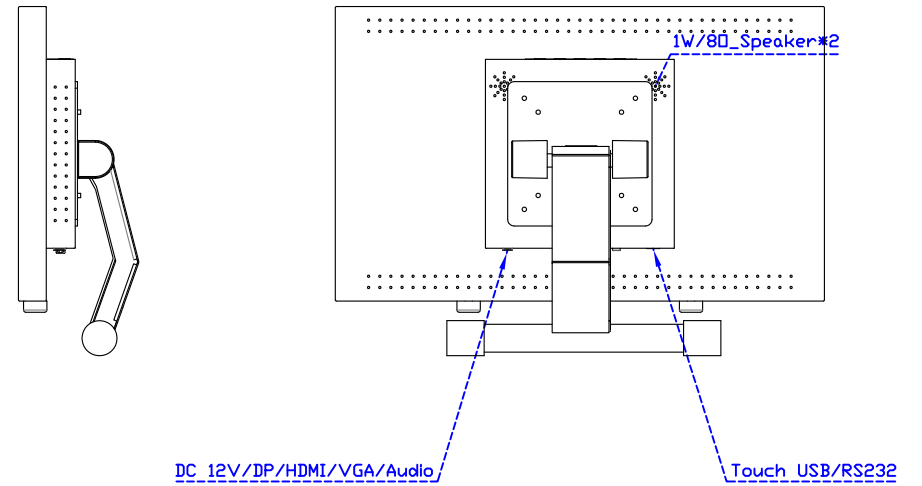

Software Feature :

Draw Test	Position and linearity verification
Controller	Support multiple controllers
Languages	English · Simple Chinese · Traditional Chinese · Japanese · French · German · Spanish · Korean · Arabic · Czech · Danish · Dutch · Greek · Hungarian · Italian · Norwegian · Russian · Polish · Portuguese · Slovenian · Swedish · Thai · Turkish
Mouse Emulator	Right / left button emulation. Auto Right / left Click (PDA function)
Touch Style	Drawing a Mode · button a Mode · Touch Off/ on Switch
Double Click	Configurable double click speed · Configurable double click area
Sound Modes	No sound · Touch down · Touch up
Display Support	display rotation · Support multiple monitors
Division Pattern	Support two halves and four parts with touch function, you can also create your own division patterns.
Settings:	
Edge compensation	Support edge compensation and you can also add your own numbers for it.
Support O.S	All Windows-32/64bit O.S Android ; Linux ; MAC

AIM-TMPCTU185-R07W V

AIM-TMPCTU185-R07W Y

3 Year Warranty
LCD Panel 1 Year

18.5" Touch Monitor.
 (VESA Mount)

AIM-TMxxx185-R07W_R09W

X type mount (Default)

18.5" Embedded Touch Monitor.
(Open Frame)

AIM-TMOPxxxx185-R07W_R09W

18.5" Desktop Touch Monitor.
(Foldable Stand)

AIM-TMxxxx185-R07WA_R09WA

18.5" Desktop Touch Monitor.
(Photo Stand)

AIM-TMxxxx185-R07WP_R09WP

18.5" Desktop Touch Monitor.
(PQS Stand)

AIM-TMxxxx185-R07wV_R09wV

18.5" Desktop Touch Monitor.
(Ergonomic Stand)

AIM-TMxxxx185-R07WY_R09WY