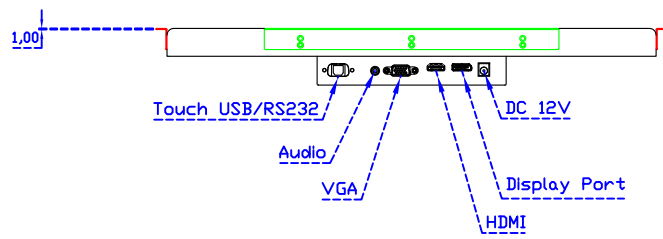

Software Feature :

Draw Test	Position and linearity verification
Controller	Support multiple controllers
Languages	English · Simple Chinese · Traditional Chinese · Japanese · French · German · Spanish · Korean · Arabic · Czech · Danish · Dutch · Greek · Hungarian · Italian · Norwegian · Russian · Polish · Portuguese · Slovenian · Swedish · Thai · Turkish
Mouse Emulator	Right / left button emulation. Auto Right / left Click (PDA function)
Touch Style	Drawing a Mode · button a Mode · Touch Off/ on Switch
Double Click	Configurable double click speed · Configurable double click area
Sound Modes	No sound · Touch down · Touch up
Display Support	display rotation · Support multiple monitors
Division Pattern	Support two halves and four parts with touch function, you can also create your own division patterns.
Settings:	
Edge compensation	Support edge compensation and you can also add your own numbers for it.
Support O.S	All Windows-32/64bit O.S Android ; Linux ; MAC

AIM-TMPCTU185-R07W V

AIM-TMPCTU185-R07W Y

3 Year Warranty
LCD Panel 1 Year

18.5" Touch Monitor.
 (VESA Mount)

AIM-TMxxx185-R07W_R09W

X type mount (Default)

18.5" Embedded Touch Monitor.
(Open Frame)

AIM-TMOPxxxx185-R07W_R09W

18.5" Desktop Touch Monitor.
(Foldable Stand)

AIM-TMxxxx185-R07WA_R09WA

18.5" Desktop Touch Monitor.
(Photo Stand)

AIM-TMxxxx185-R07WP_R09WP

18.5" Desktop Touch Monitor.
(PQS Stand)

AIM-TMxxxx185-R07wV_R09wV