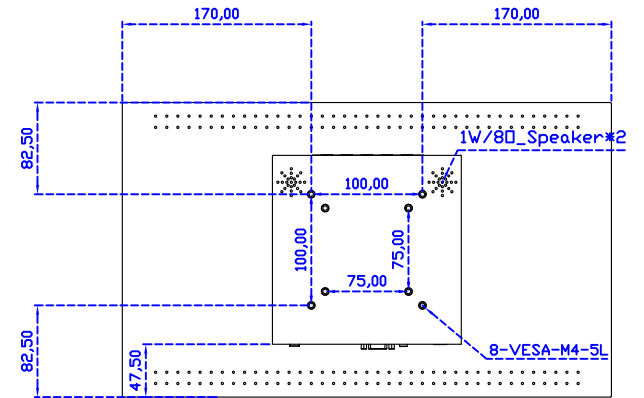

※DP cable (Optional)

※AIM Touch has the right to update specs without further notice.

AIM-TMPCTU185-R07W A

AIM-TMPCTU185-R07W P

18.5" Projected capacitive Multi-Touch Monitor (1366*768)

Touch Feature :

Input Method	Capacitive stylus, Finger
Linearity	≤2.5mm
Surface	≥7H
Life Time	Unlimited
Application	Writing and Signature Capture Capability

Software Feature :

Draw Test	Position and linearity verification
Controller	Support multiple controllers
Languages	English · Simple Chinese · Traditional Chinese · Japanese · French · German · Spanish · Korean · Arabic · Czech · Danish · Dutch · Greek · Hungarian · Italian · Norwegian · Russian · Polish · Portuguese · Slovenian · Swedish · Thai · Turkish
Mouse Emulator	Right / left button emulation. Auto Right / left Click (PDA function)
Touch Style	Drawing a Mode · button a Mode · Touch Off/ on Switch
Double Click	Configurable double click speed · Configurable double click area
Sound Modes	No sound · Touch down · Touch up
Display Support	display rotation · Support multiple monitors
Division Pattern	Support two halves and four parts with touch function, you can also create your own division patterns.
Settings:	
Edge compensation	Support edge compensation and you can also add your own numbers for it.
Support O.S	All Windows-32/64bit O.S Android ; Linux ; MAC

AIM-TMPCTU185-R07W V

AIM-TMPCTU185-R07W Y

3 Year Warranty
LCD Panel 1 Year

18.5" Touch Monitor.
 (VESA Mount)

AIM-TMxxx185-R07W_R09W

X type mount (Default)

18.5" Embedded Touch Monitor.
(Open Frame)

AIM-TMOPxxxx185-R07W_R09W

18.5" Desktop Touch Monitor.
(Ergonomic Stand)

AIM-TMxxxx185-R07WY_R09WY