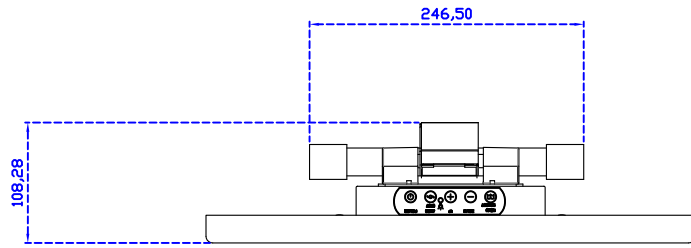

AIM-TMPCTU185-R07W V

AIM-TMPCTU185-R07W Y

3 Year Warranty
LCD Panel 1 Year

18.5" Touch Monitor.
 (VESA Mount)

AIM-TMxxx185-R07W_R09W

X type mount (Default)

18.5" Embedded Touch Monitor.
(Open Frame)

AIM-TMOPxxxx185-R07W_R09W

18.5" Desktop Touch Monitor.
(Foldable Stand)

AIM-TMxxxx185-R07WA_R09WA

18.5" Desktop Touch Monitor.
(Photo Stand)

AIM-TMxxxx185-R07WP_R09WP

18.5" Desktop Touch Monitor.
(PQS Stand)

AIM-TMxxxx185-R07wV_R09wV