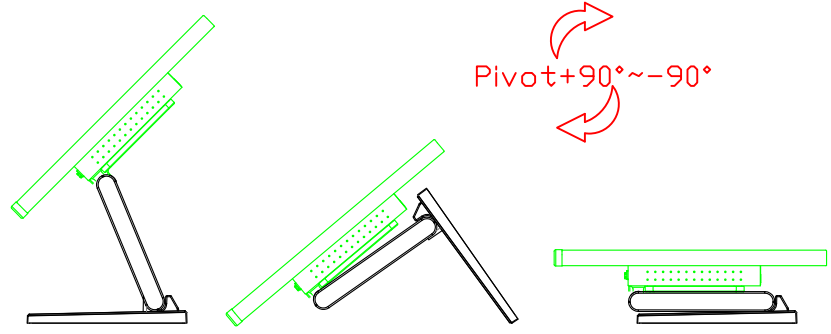

Software Feature :

Draw Test	Position and linearity verification
Controller	Support multiple controllers
Languages	English · Simple Chinese · Traditional Chinese · Japanese · French · German · Spanish · Korean · Arabic · Czech · Danish · Dutch · Greek · Hungarian · Italian · Norwegian · Russian · Polish · Portuguese · Slovenian · Swedish · Thai · Turkish
Mouse Emulator	Right / left button emulation. Auto Right / left Click (PDA function)
Touch Style	Drawing a Mode · button a Mode · Touch Off/ on Switch
Double Click	Configurable double click speed · Configurable double click area
Sound Modes	No sound · Touch down · Touch up
Display Support	display rotation · Support multiple monitors
Division Pattern	Support two halves and four parts with touch function, you can also create your own division patterns.
Settings:	
Edge compensation	Support edge compensation and you can also add your own numbers for it.
Support O.S	All Windows-32/64bit O.S Android ; Linux ; MAC

AIM-TMPCTU185-R07W V

AIM-TMPCTU185-R07W Y

3 Year Warranty
LCD Panel 1 Year

18.5" Touch Monitor.
 (VESA Mount)

AIM-TMxxx185-R07W_R09W

X type mount (Default)

18.5" Embedded Touch Monitor.
(Open Frame)

AIM-TMOPxxxx185-R07W_R09W

18.5" Desktop Touch Monitor.
(Foldable Stand)

AIM-TMxxxx185-R07WA_R09WA

18.5" Desktop Touch Monitor.
(Photo Stand)

AIM-TMxxxx185-R07WP_R09WP

18.5" Desktop Touch Monitor.
(PQS Stand)

AIM-TMxxxx185-R07wV_R09wV