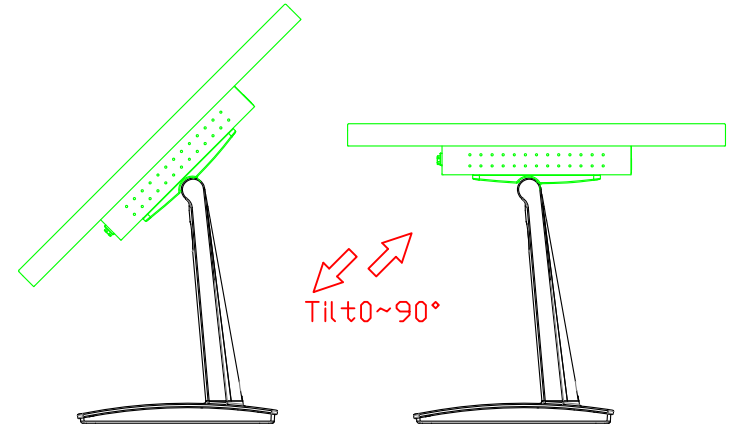

AIM-TMPCTU185-R07W V

AIM-TMPCTU185-R07W Y

3 Year Warranty
LCD Panel 1 Year

18.5" Touch Monitor.
 (VESA Mount)

AIM-TMxxx185-R07W_R09W

X type mount (Default)

18.5" Embedded Touch Monitor.
(Open Frame)

AIM-TMOPxxxx185-R07W_R09W

18.5" Desktop Touch Monitor.
(Foldable Stand)

AIM-TMxxxx185-R07WA_R09WA

18.5" Desktop Touch Monitor.
(Photo Stand)

AIM-TMxxxx185-R07WP_R09WP

18.5" Desktop Touch Monitor.
(PQS Stand)

AIM-TMxxxx185-R07wV_R09wV