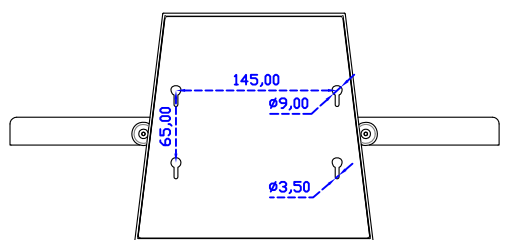

AIM-TMPCTU185-R07W V

AIM-TMPCTU185-R07W Y

3 Year Warranty
LCD Panel 1 Year

18.5" Touch Monitor.
 (VESA Mount)

AIM-TMxxx185-R07W_R09W

X type mount (Default)

18.5" Embedded Touch Monitor.
(Open Frame)

AIM-TMOPxxxx185-R07W_R09W

18.5" Desktop Touch Monitor.
(Foldable Stand)

AIM-TMxxxx185-R07WA_R09WA

18.5" Desktop Touch Monitor.
(Photo Stand)

AIM-TMxxxx185-R07WP_R09WP

18.5" Desktop Touch Monitor.
(PQS Stand)

AIM-TMxxxx185-R07wV_R09wV