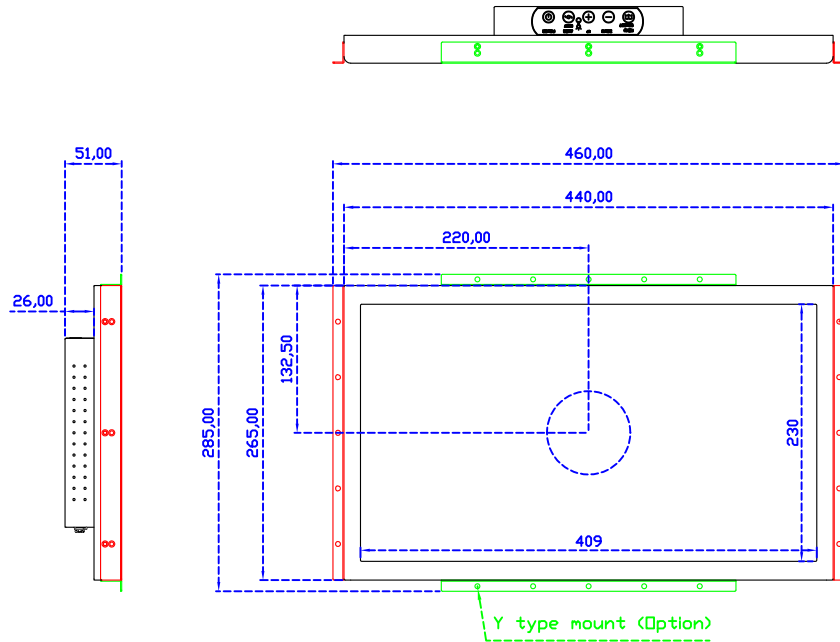

18.5" Projected capacitive Multi-Touch Monitor (1366*768)

Display Specifications :

Active Area	409 × 230 mm
Pixel Pitch	0.300 × 0.300 mm
Brightness	250 cd/m ²
Contrast Ratio	1000 : 1
Resolution	1366 x 768 (WXGA)
Viewing Angle	L/R170° ; U/D160°
Response Time	5ms (Tr + Tf)
Display Colors	16.7M
Display Modes	640×480 ; 800×600 ; 1024×768 ; 1280×720 ; 1366×768
Signal input	VGA ; Audio ; Display Port ; HDMI
Speaker	1W (8Ω) × 2
OSD Keyboard	⊙Power ⊙Auto adjust ⊕ ⊖ ⊙Menu
Power Source	DC 12V (DC Jack Φ2.1mm)
Power Consumption	≤13w
Storage · Operation	-20~60°C ; 0~50°C
VESA	75×75 ; 100×100 mm
Casing Colors	Black (OEM other colors)
Casing Size · Weight	440 × 265 × 51 mm ; 3.8 kg (W×H×D) (Without Stand)
Carton · gross weight	550 × 395 × 170 mm ; 5.4 kg (W×H×D)
Accessory	VGA cable / HDMI cable / Audio cable / AC100~240V Adapter / Power cable / USB or RS232 cable / Cleaning wipes / Driver Disk

AIM-TMPCTU185-R07W V

AIM-TMPCTU185-R07W Y

3 Year Warranty
LCD Panel 1 Year

18.5" Touch Monitor.
 (VESA Mount)

AIM-TMxxx185-R07W_R09W

X type mount (Default)

18.5" Embedded Touch Monitor.
(Open Frame)

AIM-TMOPxxxx185-R07W_R09W

18.5" Desktop Touch Monitor.
(Foldable Stand)

AIM-TMxxxx185-R07WA_R09WA

18.5" Desktop Touch Monitor.
(Photo Stand)

AIM-TMxxxx185-R07WP_R09WP

18.5" Desktop Touch Monitor.
(PQS Stand)

AIM-TMxxxx185-R07wV_R09wV

18.5" Desktop Touch Monitor.
(Ergonomic Stand)

AIM-TMxxxx185-R07WY_R09WY