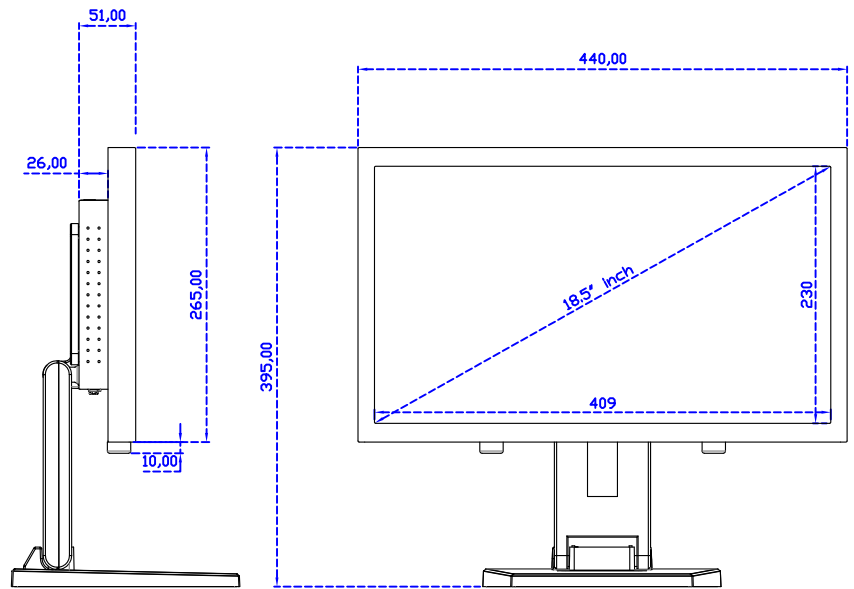

18.5" Projected capacitive Multi-Touch Monitor (1366*768)

Display Specifications :

Active Area	409 × 230 mm
Pixel Pitch	0.300 × 0.300 mm
Brightness	250 cd/m ²
Contrast Ratio	1000 : 1
Resolution	1366 x 768 (WXGA)
Viewing Angle	L/R170° ; U/D160°
Response Time	5ms (Tr + Tf)
Display Colors	16.7M
Display Modes	640×480 ; 800×600 ; 1024×768 ; 1280×720 ; 1366×768
Signal input	VGA ; Audio ; Display Port ; HDMI
Speaker	1W (8Ω) × 2
OSD Keyboard	⊙Power ⊙Auto adjust ⊕ ⊖ ⊙Menu
Power Source	DC 12V (DC Jack Φ2.1mm)
Power Consumption	≤13w
Storage · Operation	-20~60°C ; 0~50°C
VESA	75×75 ; 100×100 mm
Casing Colors	Black (OEM other colors)
Casing Size · Weight	440 × 265 × 51 mm ; 3.8 kg (W×H×D) (Without Stand)
Carton · gross weight	550 × 395 × 170 mm ; 5.4 kg (W×H×D)
Accessory	VGA cable / HDMI cable / Audio cable / AC100~240V Adapter / Power cable / USB or RS232 cable / Cleaning wipes / Driver Disk

AIM-TMPCTU185-R07W V

AIM-TMPCTU185-R07W Y

3 Year Warranty
LCD Panel 1 Year

18.5" Touch Monitor.
 (VESA Mount)

AIM-TMxxx185-R07W_R09W

X type mount (Default)

18.5" Embedded Touch Monitor.
(Open Frame)

AIM-TMOPxxxx185-R07W_R09W

18.5" Desktop Touch Monitor.
(Foldable Stand)

AIM-TMxxxx185-R07WA_R09WA

18.5" Desktop Touch Monitor.
(Photo Stand)

AIM-TMxxxx185-R07WP_R09WP

18.5" Desktop Touch Monitor.
(PQS Stand)

AIM-TMxxxx185-R07wV_R09wV

18.5" Desktop Touch Monitor.
(Ergonomic Stand)

AIM-TMxxxx185-R07WY_R09WY