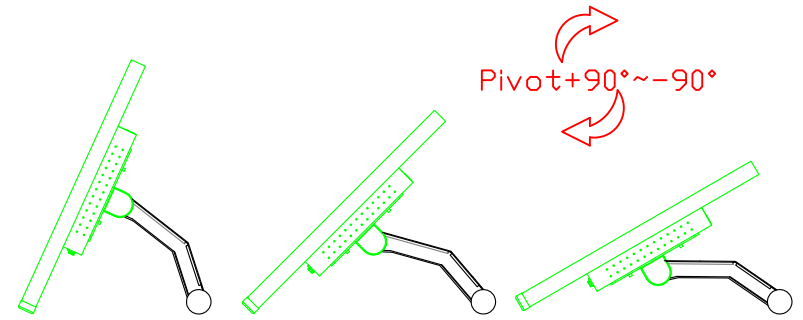

### Software Feature :

Calibration	4 points or 16 points or 25 points
Draw Test	Position and linearity verification
Controller	Support multiple controllers
Languages	English · Simple Chinese · Traditional Chinese · Japanese · German
Mouse Emulator	Right / left button emulation. Auto Right / left Click ( PDA function )
Touch Style	Drawing a Mode · button a Mode · Touch Off/ on Switch
Double Click	Configurable double click speed · Configurable double click area
Sound Modes	No sound · Touch down · Touch up
Display Support	display rotation · Support multiple monitors
Division Pattern	Support two halves and four parts with touch function, you can also create your own division patterns.
Settings:	
Edge compensation	Support edge compensation and you can also add your own numbers for it.
Support O.S	All Windows-32/64bit O.S Android ; Linux ; MAC

AIM-TMIR190-R05 V

**3 Year Warranty**  
LCD Panel 1 Year

19" Touch Monitor.  
(VESA Mount)

AIM-TMIR190-R05

19" Embedded Touch Monitor.  
(Open Frame)

AIM-TMOPIR190-R05

19" Desktop Touch Monitor.  
(Foldable Stand)

AIM-TMIR190-R05 A

19" Desktop Touch Monitor.  
(Photo Stand)

AIM-TMIR190-R05 P

19" Desktop Touch Monitor.  
(POS Stand)

AIM-TMIR190-R05 V