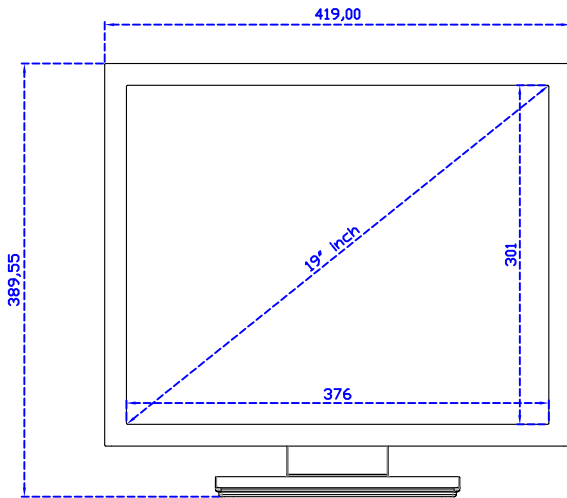

### Display Specifications :

Active Area	376 × 301 mm
Pixel Pitch	0.294 × 0.294 mm
Brightness	250 cd/m <sup>2</sup>
Contrast Ratio	1000 : 1
Resolution	1280 x 1024 ( SXGA )
Viewing Angle	L/R178° ; U/D170°
Response Time	5ms ( Tr + Tf )
Display Colors	16.7M
Display Modes	640×480 ; 800×600 ; 1024×768 ; 1280×1024
Signal input	VGA ; Audio ; DVI
Speaker	1W ( 8Ω ) × 2
OSD Keyboard	⊙Power ⊙Auto adjust ⊕ ⊖ ⊙Menu
Power Source	DC 12V ( DC Jack Φ2.1mm )
Power Consumption	≤16w
Storage 、 Operation	-20~60°C ; 0~50°C
VESA	75×75 ; 100×100 mm
Casing Colors	Black ( OEM other colors )
Casing Size 、 Weight	419 × 344 × 52 mm ; 4.7 kg ( W×H×D ) ( Without Stand )
Carton 、 gross weight	490 × 500 × 155 mm ; 7.2 kg ( W×H×D )
Accessory	VGA cable / Audio cable / AC100~240V Adapter / Power cable / USB or RS232 cable / Cleaning wipes / Driver Disk ※DVI cable ( Optional )

AIM-TMIR190-R05 V

**3 Year Warranty**  
LCD Panel 1 Year

19" Touch Monitor.  
(VESA Mount)

AIM-TMIR190-R05

19" Embedded Touch Monitor.  
(Open Frame)

AIM-TMOPIR190-R05

19" Desktop Touch Monitor.  
(Foldable Stand)

AIM-TMIR190-R05 A

19" Desktop Touch Monitor.  
(Photo Stand)

AIM-TMIR190-R05 P

19" Desktop Touch Monitor.  
(POS Stand)

AIM-TMIR190-R05 V