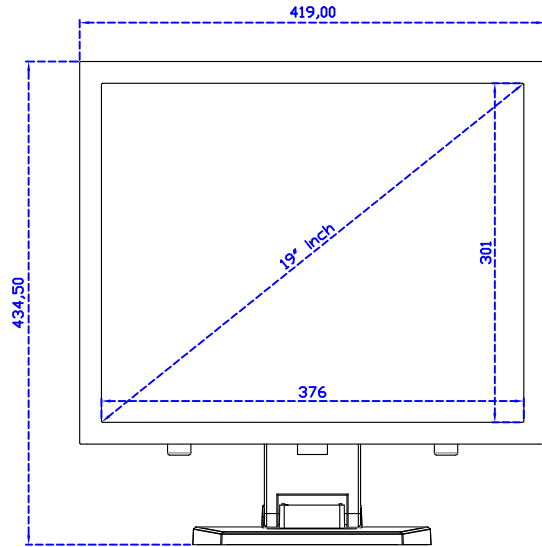

### Display Specifications :

Active Area	376 × 301 mm
Pixel Pitch	0.294 × 0.294 mm
Brightness	250 cd/m <sup>2</sup>
Contrast Ratio	1000 : 1
Resolution	1280 x 1024 ( SXGA )
Viewing Angle	L/R178° ; U/D170°
Response Time	5ms ( Tr + Tf )
Display Colors	16.7M
Display Modes	640×480 ; 800×600 ; 1024×768 ; 1280×1024
Signal input	VGA ; Audio ; DVI
Speaker	1W ( 8Ω ) × 2
OSD Keyboard	⊙Power ⊙Auto adjust ⊕ ⊖ ⊙Menu
Power Source	DC 12V ( DC Jack Φ2.1mm )
Power Consumption	≤16w
Storage 、 Operation	-20~60°C ; 0~50°C
VESA	75×75 ; 100×100 mm
Casing Colors	Black ( OEM other colors )
Casing Size 、 Weight	419 × 344 × 52 mm ; 4.7 kg ( W×H×D ) ( Without Stand )
Carton 、 gross weight	490 × 500 × 155 mm ; 7.2 kg ( W×H×D )
Accessory	VGA cable / Audio cable / AC100~240V Adapter / Power cable / USB or RS232 cable / Cleaning wipes / Driver Disk ※DVI cable ( Optional )

## 19" Infrared Ray Multi-Touch Monitor

AIM-TMIR190-R05 V

**3 Year Warranty**  
LCD Panel 1 Year

19" Touch Monitor.  
(VESA Mount)

AIM-TMIR190-R05

19" Embedded Touch Monitor.  
(Open Frame)

AIM-TMOPIR190-R05

19" Desktop Touch Monitor.  
(Foldable Stand)

AIM-TMIR190-R05 A

19" Desktop Touch Monitor.  
(Photo Stand)

AIM-TMIR190-R05 P

19" Desktop Touch Monitor.  
(POS Stand)

AIM-TMIR190-R05 V