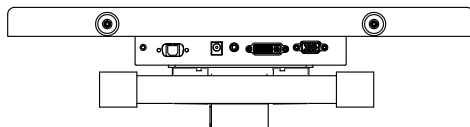

19" Desktop Touch Monitor.
(Photo Stand)

AIM-TMIR190-R05 P