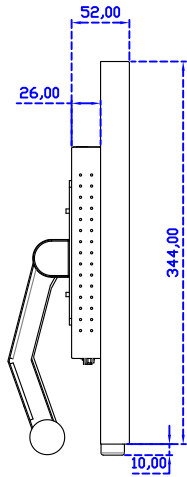

### Display Specifications :

Active Area	376 × 301 mm
Pixel Pitch	0.294 × 0.294 mm
Brightness	250 cd/m <sup>2</sup>
Contrast Ratio	1000 : 1
Resolution	1280 x 1024 ( SXGA )
Viewing Angle	L/R178° ; U/D170°
Response Time	5ms ( Tr + Tf )
Display Colors	16.7M
Display Modes	640×480 ; 800×600 ; 1024×768 ; 1280×1024
Signal input	VGA ; Audio ; DVI
Speaker	1W ( 8Ω ) × 2
OSD Keyboard	⊙Power ⊙Auto adjust ⊕ ⊖ ⊙Menu
Power Source	DC 12V ( DC Jack Φ2.1mm )
Power Consumption	≤16w
Storage 、 Operation	-20~60°C ; 0~50°C
VESA	75×75 ; 100×100 mm
Casing Colors	Black ( OEM other colors )
Casing Size 、 Weight	419 × 344 × 52 mm ; 4.7 kg ( W×H×D ) ( Without Stand )
Carton 、 gross weight	490 × 500 × 155 mm ; 7.2 kg ( W×H×D )
Accessory	VGA cable / Audio cable / AC100~240V Adapter / Power cable / USB or RS232 cable / Cleaning wipes / Driver Disk ※DVI cable ( Optional )

AIM-TMIR190-R05 V

**3 Year Warranty**  
LCD Panel 1 Year

19" Touch Monitor.  
(VESA Mount)

AIM-TMIR190-R05

19" Embedded Touch Monitor.  
(Open Frame)

AIM-TMOPIR190-R05

19" Desktop Touch Monitor.  
(Foldable Stand)

AIM-TMIR190-R05 A

19" Desktop Touch Monitor.  
(Photo Stand)

AIM-TMIR190-R05 P

19" Desktop Touch Monitor.  
(POS Stand)

AIM-TMIR190-R05 V