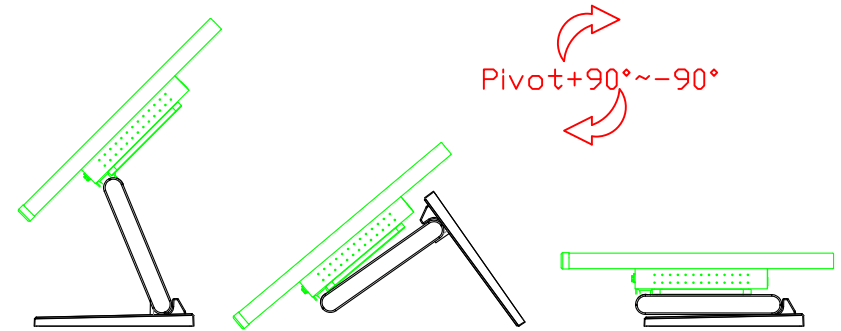

### Software Feature :

Calibration	4 points or 16 points or 25 points
Draw Test	Position and linearity verification
Controller	Support multiple controllers
Languages	English · Simple Chinese · Traditional Chinese · Japanese · German
Mouse Emulator	Right / left button emulation. Auto Right / left Click ( PDA function )
Touch Style	Drawing a Mode · button a Mode · Touch Off/ on Switch
Double Click	Configurable double click speed · Configurable double click area
Sound Modes	No sound · Touch down · Touch up
Display Support	display rotation · Support multiple monitors
Division Pattern	Support two halves and four parts with touch function, you can also create your own division patterns.
Settings:	
Edge compensation	Support edge compensation and you can also add your own numbers for it.
Support O.S	All Windows-32/64bit O.S Android ; Linux ; MAC

AIM-TMIR190-R05 V

**3 Year Warranty**  
LCD Panel 1 Year

19" Touch Monitor.  
(VESA Mount)

AIM-TMIR190-R05

19" Embedded Touch Monitor.  
(Open Frame)

AIM-TMOPIR190-R05

19" Desktop Touch Monitor.  
(Foldable Stand)

AIM-TMIR190-R05 A

19" Desktop Touch Monitor.  
(Photo Stand)

AIM-TMIR190-R05 P

19" Desktop Touch Monitor.  
(POS Stand)

AIM-TMIR190-R05 V