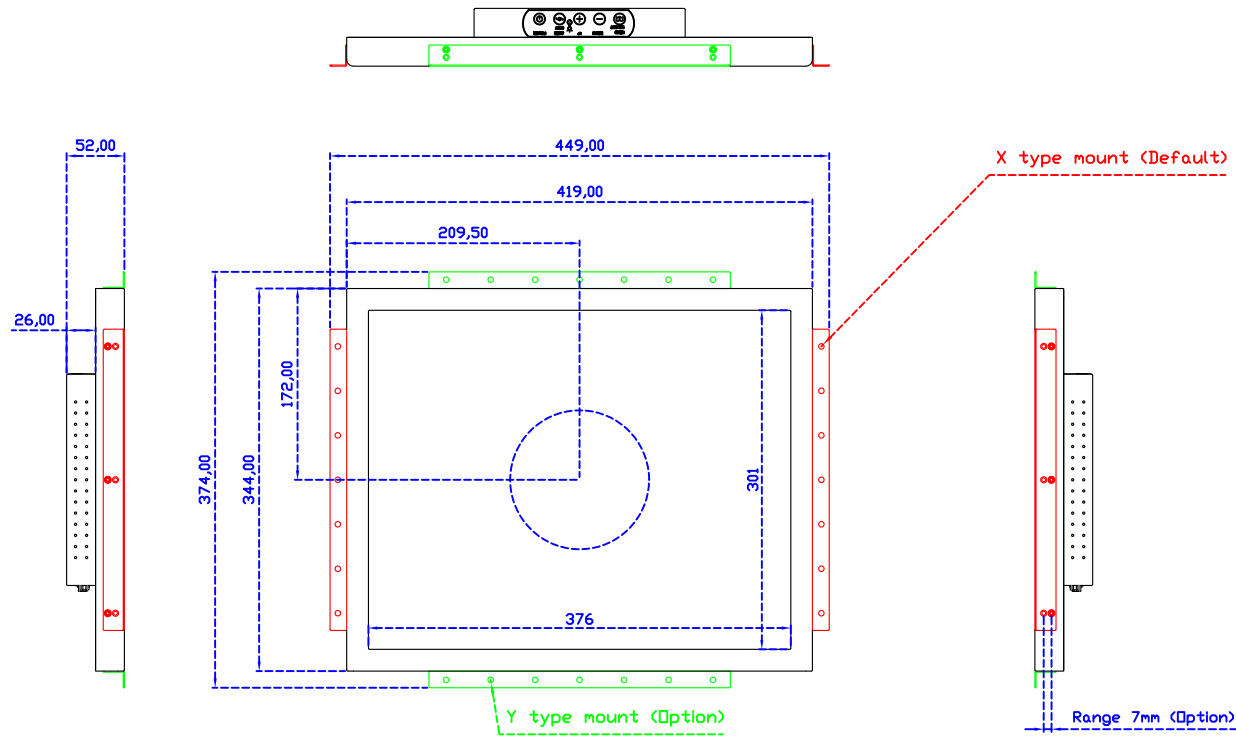

### Display Specifications :

Active Area	376 × 301 mm
Pixel Pitch	0.294 × 0.294 mm
Brightness	250 cd/m <sup>2</sup>
Contrast Ratio	1000 : 1
Resolution	1280 x 1024 ( SXGA )
Viewing Angle	L/R178° ; U/D170°
Response Time	5ms ( Tr + Tf )
Display Colors	16.7M
Display Modes	640×480 ; 800×600 ; 1024×768 ; 1280×1024
Signal input	VGA ; Audio ; DVI
Speaker	1W ( 8Ω ) × 2
OSD Keyboard	⊙Power ⊙Auto adjust ⊕ ⊖ ⊙Menu
Power Source	DC 12V ( DC Jack Φ2.1mm )
Power Consumption	≤16w
Storage 、 Operation	-20~60°C ; 0~50°C
VESA	75×75 ; 100×100 mm
Casing Colors	Black ( OEM other colors )
Casing Size 、 Weight	419 × 344 × 52 mm ; 4.7 kg ( W×H×D ) ( Without Stand )
Carton 、 gross weight	490 × 500 × 155 mm ; 7.2 kg ( W×H×D )
Accessory	VGA cable / Audio cable / AC100~240V Adapter / Power cable / USB or RS232 cable / Cleaning wipes / Driver Disk ※DVI cable ( Optional )

AIM-TMIR190-R05 V

**3 Year Warranty**  
LCD Panel 1 Year

19" Touch Monitor.  
(VESA Mount)

AIM-TMIR190-R05

19" Embedded Touch Monitor.  
(Open Frame)

AIM-TMOPIR190-R05

19" Desktop Touch Monitor.  
(Foldable Stand)

AIM-TMIR190-R05 A

19" Desktop Touch Monitor.  
(Photo Stand)

AIM-TMIR190-R05 P

19" Desktop Touch Monitor.  
(POS Stand)

AIM-TMIR190-R05 V