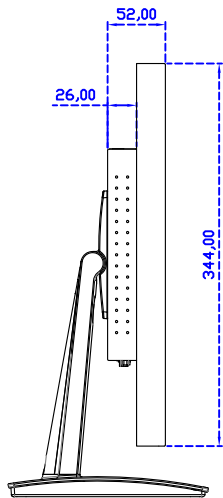

### Display Specifications :

Active Area	376 × 301 mm
Pixel Pitch	0.294 × 0.294 mm
Brightness	250 cd/m <sup>2</sup>
Contrast Ratio	1000 : 1
Resolution	1280 x 1024 ( SXGA )
Viewing Angle	L/R178° ; U/D170°
Response Time	5ms ( Tr + Tf )
Display Colors	16.7M
Display Modes	640×480 ; 800×600 ; 1024×768 ; 1280×1024
Signal input	VGA ; Audio ; DVI
Speaker	1W ( 8Ω ) × 2
OSD Keyboard	⊙Power ⊙Auto adjust ⊕ ⊖ ⊙Menu
Power Source	DC 12V ( DC Jack Φ2.1mm )
Power Consumption	≤16w
Storage 、 Operation	-20~60°C ; 0~50°C
VESA	75×75 ; 100×100 mm
Casing Colors	Black ( OEM other colors )
Casing Size 、 Weight	419 × 344 × 52 mm ; 4.7 kg ( W×H×D ) ( Without Stand )
Carton 、 gross weight	490 × 500 × 155 mm ; 7.2 kg ( W×H×D )
Accessory	VGA cable / Audio cable / AC100~240V Adapter / Power cable / USB or RS232 cable / Cleaning wipes / Driver Disk ※DVI cable ( Optional )

AIM-TMIR190-R05 V

**3 Year Warranty**  
LCD Panel 1 Year

19" Touch Monitor.  
(VESA Mount)

AIM-TMIR190-R05

19" Embedded Touch Monitor.  
(Open Frame)

AIM-TMOPIR190-R05

19" Desktop Touch Monitor.  
(Foldable Stand)

AIM-TMIR190-R05 A

19" Desktop Touch Monitor.  
(Photo Stand)

AIM-TMIR190-R05 P

19" Desktop Touch Monitor.  
(POS Stand)

AIM-TMIR190-R05 V