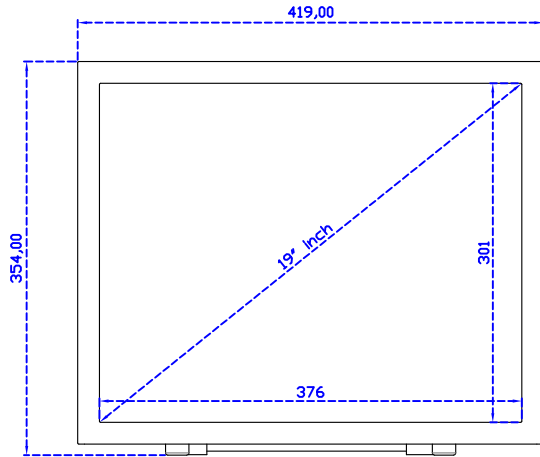

### Display Specifications :

Active Area	376 × 301 mm
Pixel Pitch	0.294 × 0.294 mm
Brightness	250 cd/m <sup>2</sup>
Contrast Ratio	1000 : 1
Resolution	1280 x 1024 ( SXGA )
Viewing Angle	L/R178° ; U/D170°
Response Time	5ms ( Tr + Tf )
Display Colors	16.7M
Display Modes	640×480 ; 800×600 ; 1024×768 ; 1280×1024
Signal input	VGA ; Audio ; DVI
Speaker	1W ( 8Ω ) × 2
OSD Keyboard	⊙Power ⊙Auto adjust ⊕ ⊖ ⊙Menu
Power Source	DC 12V ( DC Jack Φ2.1mm )
Power Consumption	≤16w
Storage 、 Operation	-20~60°C ; 0~50°C
VESA	75×75 ; 100×100 mm
Casing Colors	Black ( OEM other colors )
Casing Size 、 Weight	419 × 344 × 52 mm ; 4.7 kg ( W×H×D ) ( Without Stand )
Carton 、 gross weight	490 × 500 × 155 mm ; 7.2 kg ( W×H×D )
Accessory	VGA cable / Audio cable / AC100~240V Adapter / Power cable / USB or RS232 cable / Cleaning wipes / Driver Disk ※DVI cable ( Optional )

AIM-TMIR190-R05 V

**3 Year Warranty**  
LCD Panel 1 Year

19" Touch Monitor.  
(VESA Mount)

AIM-TMIR190-R05

19" Embedded Touch Monitor.  
(Open Frame)

AIM-TMOPIR190-R05

19" Desktop Touch Monitor.  
(Foldable Stand)

AIM-TMIR190-R05 A

19" Desktop Touch Monitor.  
(Photo Stand)

AIM-TMIR190-R05 P

19" Desktop Touch Monitor.  
(POS Stand)

AIM-TMIR190-R05 V