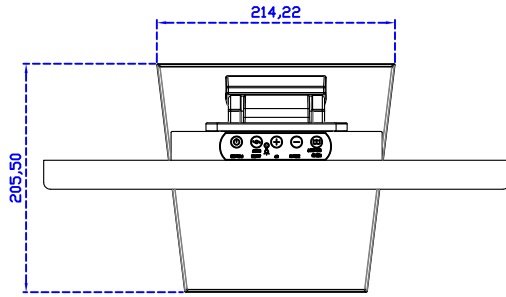

### Display Specifications :

Active Area	376 × 301 mm
Pixel Pitch	0.294 × 0.294 mm
Brightness	250 cd/m <sup>2</sup>
Contrast Ratio	1000 : 1
Resolution	1280 x 1024 ( SXGA )
Viewing Angle	L/R178° ; U/D170°
Response Time	5ms ( Tr + Tf )
Display Colors	16.7M
Display Modes	640×480 ; 800×600 ; 1024×768 ; 1280×1024
Signal input	VGA ; Audio ; DVI
Speaker	1W ( 8Ω ) × 2
OSD Keyboard	⊙Power ⊙Auto adjust ⊕ ⊖ ⊙Menu
Power Source	DC 12V ( DC Jack Φ2.1mm )
Power Consumption	≤16w
Storage 、 Operation	-20~60°C ; 0~50°C
VESA	75×75 ; 100×100 mm
Casing Colors	Black ( OEM other colors )
Casing Size 、 Weight	419 × 344 × 52 mm ; 4.7 kg ( W×H×D ) ( Without Stand )
Carton 、 gross weight	490 × 500 × 155 mm ; 7.2 kg ( W×H×D )
Accessory	VGA cable / Audio cable / AC100~240V Adapter / Power cable / USB or RS232 cable / Cleaning wipes / Driver Disk ※DVI cable ( Optional )

AIM-TMIR190-R05 V

**3 Year Warranty**  
LCD Panel 1 Year

19" Touch Monitor.  
(VESA Mount)

AIM-TMIR190-R05

19" Embedded Touch Monitor.  
(Open Frame)

AIM-TMOPIR190-R05

19" Desktop Touch Monitor.  
(Foldable Stand)

AIM-TMIR190-R05 A

19" Desktop Touch Monitor.  
(Photo Stand)

AIM-TMIR190-R05 P

19" Desktop Touch Monitor.  
(POS Stand)

AIM-TMIR190-R05 V