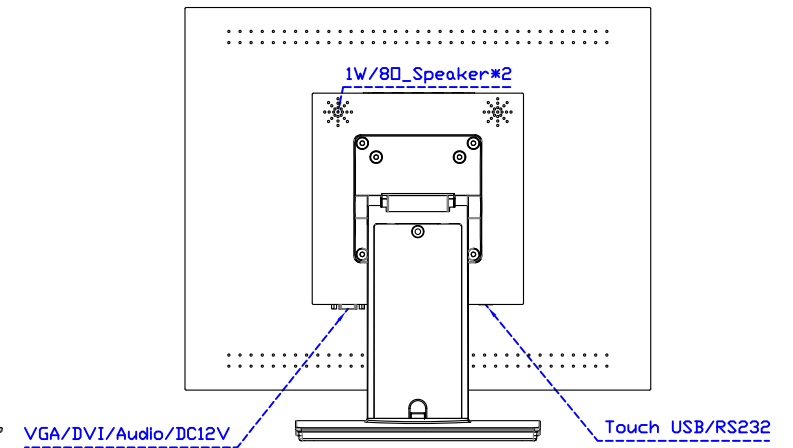

### Software Feature :

Calibration	4 points or 16 points or 25 points
Draw Test	Position and linearity verification
Controller	Support multiple controllers
Languages	English · Simple Chinese · Traditional Chinese · Japanese · German
Mouse Emulator	Right / left button emulation. Auto Right / left Click ( PDA function )
Touch Style	Drawing a Mode · button a Mode · Touch Off/ on Switch
Double Click	Configurable double click speed · Configurable double click area
Sound Modes	No sound · Touch down · Touch up
Display Support	display rotation · Support multiple monitors
Division Pattern	Support two halves and four parts with touch function, you can also create your own division patterns.
Settings:	
Edge compensation	Support edge compensation and you can also add your own numbers for it.
Support O.S	All Windows-32/64bit O.S Android ; Linux ; MAC

AIM-TMIR190-R05 V

**3 Year Warranty**  
LCD Panel 1 Year

19" Touch Monitor.  
(VESA Mount)

AIM-TMIR190-R05

19" Embedded Touch Monitor.  
(Open Frame)

AIM-TMOPIR190-R05

19" Desktop Touch Monitor.  
(Foldable Stand)

AIM-TMIR190-R05 A

19" Desktop Touch Monitor.  
(Photo Stand)

AIM-TMIR190-R05 P

19" Desktop Touch Monitor.  
(POS Stand)

AIM-TMIR190-R05 V