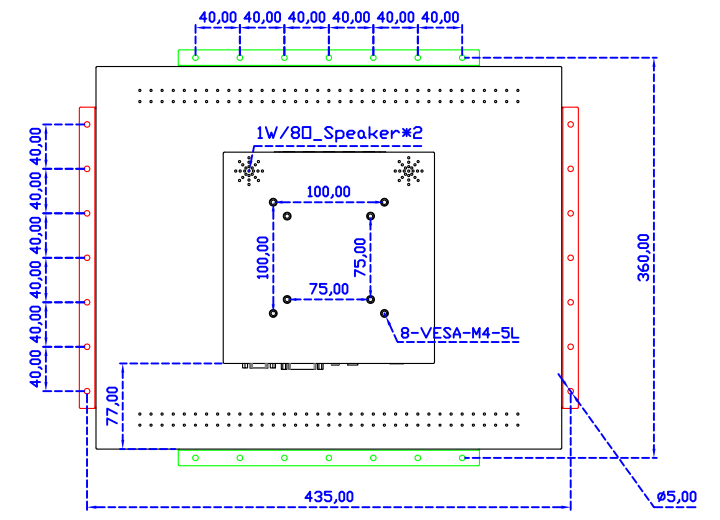

### Display Specifications :

Active Area	376 × 301 mm
Pixel Pitch	0.294 × 0.294 mm
Brightness	250 cd/m <sup>2</sup>
Contrast Ratio	1000 : 1
Resolution	1280 x 1024 ( SXGA )
Viewing Angle	L/R178° ; U/D170°
Response Time	5ms ( Tr + Tf )
Display Colors	16.7M
Display Modes	640×480 ; 800×600 ; 1024×768 ; 1280×1024
Signal input	VGA ; Audio ; DVI
Speaker	1W ( 8Ω ) × 2
OSD Keyboard	⊙Power ⊙Auto adjust ⊕ ⊖ ⊙Menu
Power Source	DC 12V ( DC Jack Φ2.1mm )
Power Consumption	≤16w
Storage 、 Operation	-20~60°C ; 0~50°C
VESA	75×75 ; 100×100 mm
Casing Colors	Black ( OEM other colors )
Casing Size 、 Weight	419 × 344 × 52 mm ; 4.7 kg ( W×H×D ) ( Without Stand )
Carton 、 gross weight	490 × 500 × 155 mm ; 7.2 kg ( W×H×D )
Accessory	VGA cable / Audio cable / AC100~240V Adapter / Power cable / USB or RS232 cable / Cleaning wipes / Driver Disk ※DVI cable ( Optional )

AIM-TMIR190-R05 V

**3 Year Warranty**  
LCD Panel 1 Year

19" Touch Monitor.  
(VESA Mount)

AIM-TMIR190-R05

19" Embedded Touch Monitor.  
(Open Frame)

AIM-TMOPIR190-R05

19" Desktop Touch Monitor.  
(Foldable Stand)

AIM-TMIR190-R05 A

19" Desktop Touch Monitor.  
(Photo Stand)

AIM-TMIR190-R05 P

19" Desktop Touch Monitor.  
(POS Stand)

AIM-TMIR190-R05 V