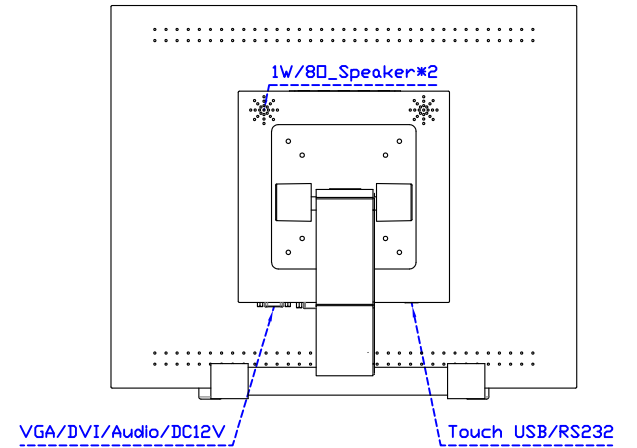

### Software Feature :

Calibration	4 points or 16 points or 25 points
Draw Test	Position and linearity verification
Controller	Support multiple controllers
Languages	English · Simple Chinese · Traditional Chinese · Japanese · German
Mouse Emulator	Right / left button emulation. Auto Right / left Click ( PDA function )
Touch Style	Drawing a Mode · button a Mode · Touch Off/ on Switch
Double Click	Configurable double click speed · Configurable double click area
Sound Modes	No sound · Touch down · Touch up
Display Support	display rotation · Support multiple monitors
Division Pattern	Support two halves and four parts with touch function, you can also create your own division patterns.
Settings:	
Edge compensation	Support edge compensation and you can also add your own numbers for it.
Support O.S	All Windows-32/64bit O.S Android ; Linux ; MAC

AIM-TMIR190-R05 V

**3 Year Warranty**  
LCD Panel 1 Year

19" Touch Monitor.  
(VESA Mount)

AIM-TMIR190-R05

19" Embedded Touch Monitor.  
(Open Frame)

AIM-TMOPIR190-R05

19" Desktop Touch Monitor.  
(Foldable Stand)

AIM-TMIR190-R05 A

19" Desktop Touch Monitor.  
(Photo Stand)

AIM-TMIR190-R05 P

19" Desktop Touch Monitor.  
(POS Stand)

AIM-TMIR190-R05 V