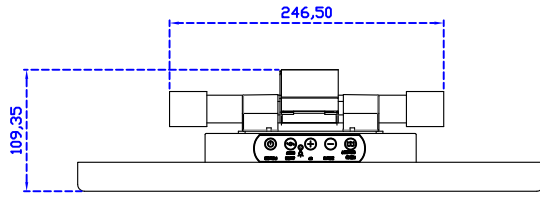

### Software Feature :

Calibration	4 points or 16 points or 25 points
Draw Test	Position and linearity verification
Controller	Support multiple controllers
Languages	English · Simple Chinese · Traditional Chinese · Japanese · German
Mouse Emulator	Right / left button emulation. Auto Right / left Click ( PDA function )
Touch Style	Drawing a Mode · button a Mode · Touch Off/ on Switch
Double Click	Configurable double click speed · Configurable double click area
Sound Modes	No sound · Touch down · Touch up
Display Support	display rotation · Support multiple monitors
Division Pattern	Support two halves and four parts with touch function, you can also create your own division patterns.
Settings:	
Edge compensation	Support edge compensation and you can also add your own numbers for it.
Support O.S	All Windows-32/64bit O.S Android ; Linux ; MAC

AIM-TMIR190-R05 V

**3 Year Warranty**  
LCD Panel 1 Year

19" Touch Monitor.  
(VESA Mount)

AIM-TMIR190-R05

19" Embedded Touch Monitor.  
(Open Frame)

AIM-TMOPIR190-R05

19" Desktop Touch Monitor.  
(Foldable Stand)

AIM-TMIR190-R05 A

19" Desktop Touch Monitor.  
(Photo Stand)

AIM-TMIR190-R05 P

19" Desktop Touch Monitor.  
(POS Stand)

AIM-TMIR190-R05 V