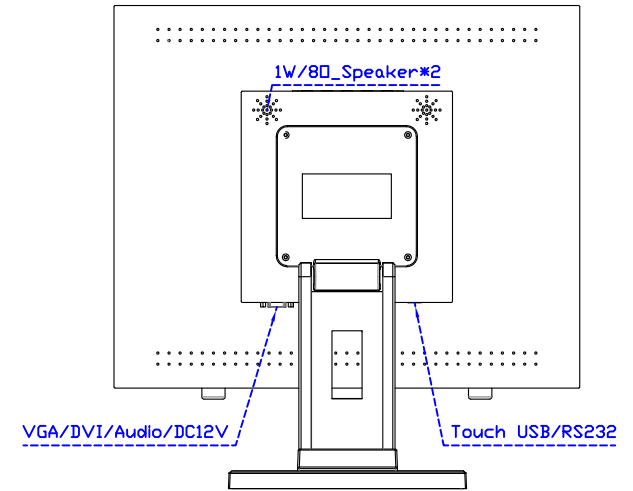

### Software Feature :

Calibration	4 points or 16 points or 25 points
Draw Test	Position and linearity verification
Controller	Support multiple controllers
Languages	English · Simple Chinese · Traditional Chinese · Japanese · German
Mouse Emulator	Right / left button emulation. Auto Right / left Click ( PDA function )
Touch Style	Drawing a Mode · button a Mode · Touch Off/ on Switch
Double Click	Configurable double click speed · Configurable double click area
Sound Modes	No sound · Touch down · Touch up
Display Support	display rotation · Support multiple monitors
Division Pattern	Support two halves and four parts with touch function, you can also create your own division patterns.
Settings:	
Edge compensation	Support edge compensation and you can also add your own numbers for it.
Support O.S	All Windows-32/64bit O.S Android ; Linux ; MAC

AIM-TMIR190-R05 V

**3 Year Warranty**  
LCD Panel 1 Year

19" Touch Monitor.  
(VESA Mount)

AIM-TMIR190-R05

19" Embedded Touch Monitor.  
(Open Frame)

AIM-TMOPIR190-R05

19" Desktop Touch Monitor.  
(Foldable Stand)

AIM-TMIR190-R05 A

19" Desktop Touch Monitor.  
(Photo Stand)

AIM-TMIR190-R05 P

19" Desktop Touch Monitor.  
(POS Stand)

AIM-TMIR190-R05 V