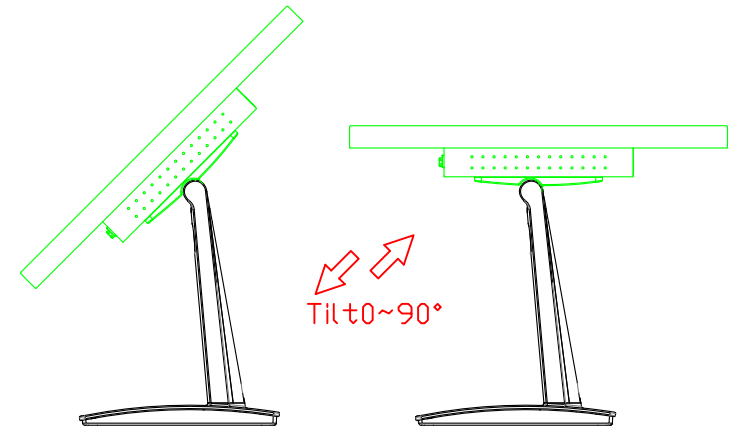

AIM-TMIR190-R05 V

**3 Year Warranty**  
LCD Panel 1 Year

19" Touch Monitor.  
(VESA Mount)

AIM-TMIR190-R05

19" Embedded Touch Monitor.  
(Open Frame)

AIM-TMOPIR190-R05

19" Desktop Touch Monitor.  
(Foldable Stand)

AIM-TMIR190-R05 A

19" Desktop Touch Monitor.  
(Photo Stand)

AIM-TMIR190-R05 P

19" Desktop Touch Monitor.  
(POS Stand)

AIM-TMIR190-R05 V