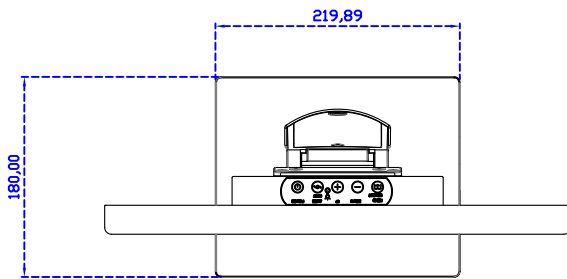

### Display Specifications :

Active Area	376 × 301 mm
Pixel Pitch	0.294 × 0.294 mm
Brightness	250 cd/m <sup>2</sup>
Contrast Ratio	1000 : 1
Resolution	1280 x 1024 ( SXGA )
Viewing Angle	L/R178° ; U/D170°
Response Time	5ms ( Tr + Tf )
Display Colors	16.7M
Display Modes	640×480 ; 800×600 ; 1024×768 ; 1280×1024
Signal input	VGA ; Audio ; DVI
Speaker	1W ( 8Ω ) × 2
OSD Keyboard	⊙Power ⊙Auto adjust ⊕ ⊖ ⊙Menu
Power Source	DC 12V ( DC Jack Φ2.1mm )
Power Consumption	≤16w
Storage 、 Operation	-20~60°C ; 0~50°C
VESA	75×75 ; 100×100 mm
Casing Colors	Black ( OEM other colors )
Casing Size 、 Weight	419 × 344 × 52 mm ; 4.7 kg ( W×H×D ) ( Without Stand )
Carton 、 gross weight	490 × 500 × 155 mm ; 7.2 kg ( W×H×D )
Accessory	VGA cable / Audio cable / AC100~240V Adapter / Power cable / USB or RS232 cable / Cleaning wipes / Driver Disk ※DVI cable ( Optional )

AIM-TMIR190-R05 V

**3 Year Warranty**  
LCD Panel 1 Year

19" Touch Monitor.  
(VESA Mount)

AIM-TMIR190-R05

19" Embedded Touch Monitor.  
(Open Frame)

AIM-TMOPIR190-R05

19" Desktop Touch Monitor.  
(Foldable Stand)

AIM-TMIR190-R05 A

19" Desktop Touch Monitor.  
(Photo Stand)

AIM-TMIR190-R05 P

19" Desktop Touch Monitor.  
(POS Stand)

AIM-TMIR190-R05 V