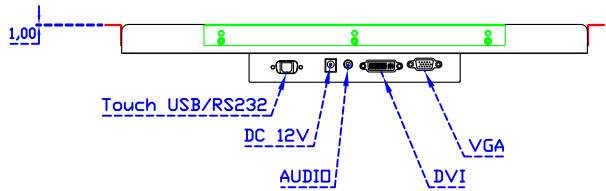

### Software Feature :

Calibration	4 points or 16 points or 25 points
Draw Test	Position and linearity verification
Controller	Support multiple controllers
Languages	English · Simple Chinese · Traditional Chinese · Japanese · German
Mouse Emulator	Right / left button emulation. Auto Right / left Click ( PDA function )
Touch Style	Drawing a Mode · button a Mode · Touch Off/ on Switch
Double Click	Configurable double click speed · Configurable double click area
Sound Modes	No sound · Touch down · Touch up
Display Support	display rotation · Support multiple monitors
Division Pattern	Support two halves and four parts with touch function, you can also create your own division patterns.
Settings:	
Edge compensation	Support edge compensation and you can also add your own numbers for it.
Support O.S	All Windows-32/64bit O.S Android ; Linux ; MAC

AIM-TMIR190-R05 V

**3 Year Warranty**  
LCD Panel 1 Year

19" Touch Monitor.  
(VESA Mount)

AIM-TMIR190-R05

19" Embedded Touch Monitor.  
(Open Frame)

AIM-TMOPIR190-R05

19" Desktop Touch Monitor.  
(Foldable Stand)

AIM-TMIR190-R05 A

19" Desktop Touch Monitor.  
(Photo Stand)

AIM-TMIR190-R05 P

19" Desktop Touch Monitor.  
(POS Stand)

AIM-TMIR190-R05 V