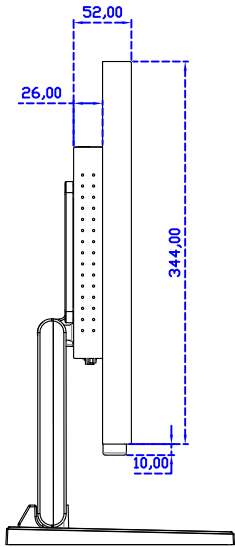

### Display Specifications :

Active Area	376 × 301 mm
Pixel Pitch	0.294 × 0.294 mm
Brightness	250 cd/m <sup>2</sup>
Contrast Ratio	1000 : 1
Resolution	1280 x 1024 ( SXGA )
Viewing Angle	L/R178° ; U/D170°
Response Time	5ms ( Tr + Tf )
Display Colors	16.7M
Display Modes	640×480 ; 800×600 ; 1024×768 ; 1280×1024
Signal input	VGA ; Audio ; DVI
Speaker	1W ( 8Ω ) × 2
OSD Keyboard	⊙Power ⊙Auto adjust ⊕ ⊖ ⊙Menu
Power Source	DC 12V ( DC Jack Φ2.1mm )
Power Consumption	≤16w
Storage 、 Operation	-20~60°C ; 0~50°C
VESA	75×75 ; 100×100 mm
Casing Colors	Black ( OEM other colors )
Casing Size 、 Weight	419 × 344 × 52 mm ; 4.7 kg ( W×H×D ) ( Without Stand )
Carton 、 gross weight	490 × 500 × 155 mm ; 7.2 kg ( W×H×D )
Accessory	VGA cable / Audio cable / AC100~240V Adapter / Power cable / USB or RS232 cable / Cleaning wipes / Driver Disk ※DVI cable ( Optional )

AIM-TMIR190-R05 V

**3 Year Warranty**  
LCD Panel 1 Year

19" Touch Monitor.  
(VESA Mount)

AIM-TMIR190-R05

19" Embedded Touch Monitor.  
(Open Frame)

AIM-TMOPIR190-R05

19" Desktop Touch Monitor.  
(Foldable Stand)

AIM-TMIR190-R05 A

19" Desktop Touch Monitor.  
(Photo Stand)

AIM-TMIR190-R05 P

19" Desktop Touch Monitor.  
(POS Stand)

AIM-TMIR190-R05 V