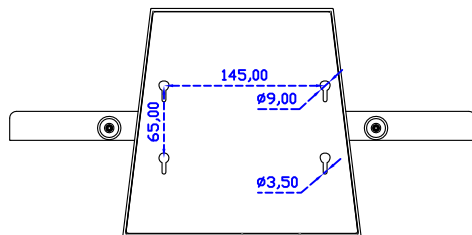

### Display Specifications :

Active Area	376 × 301 mm
Pixel Pitch	0.294 × 0.294 mm
Brightness	250 cd/m <sup>2</sup>
Contrast Ratio	1000 : 1
Resolution	1280 x 1024 ( SXGA )
Viewing Angle	L/R178° ; U/D170°
Response Time	5ms ( Tr + Tf )
Display Colors	16.7M
Display Modes	640×480 ; 800×600 ; 1024×768 ; 1280×1024
Signal input	VGA ; Audio ; DVI
Speaker	1W ( 8Ω ) × 2
OSD Keyboard	⊙Power ⊙Auto adjust ⊕ ⊖ ⊙Menu
Power Source	DC 12V ( DC Jack Φ2.1mm )
Power Consumption	≤16w
Storage 、 Operation	-20~60°C ; 0~50°C
VESA	75×75 ; 100×100 mm
Casing Colors	Black ( OEM other colors )
Casing Size 、 Weight	419 × 344 × 52 mm ; 4.7 kg ( W×H×D ) ( Without Stand )
Carton 、 gross weight	490 × 500 × 155 mm ; 7.2 kg ( W×H×D )
Accessory	VGA cable / Audio cable / AC100~240V Adapter / Power cable / USB or RS232 cable / Cleaning wipes / Driver Disk ※DVI cable ( Optional )

AIM-TMIR190-R05 V

**3 Year Warranty**  
LCD Panel 1 Year

19" Touch Monitor.  
(VESA Mount)

AIM-TMIR190-R05

19" Embedded Touch Monitor.  
(Open Frame)

AIM-TMOPIR190-R05

19" Desktop Touch Monitor.  
(Foldable Stand)

AIM-TMIR190-R05 A

19" Desktop Touch Monitor.  
(Photo Stand)

AIM-TMIR190-R05 P

19" Desktop Touch Monitor.  
(POS Stand)

AIM-TMIR190-R05 V