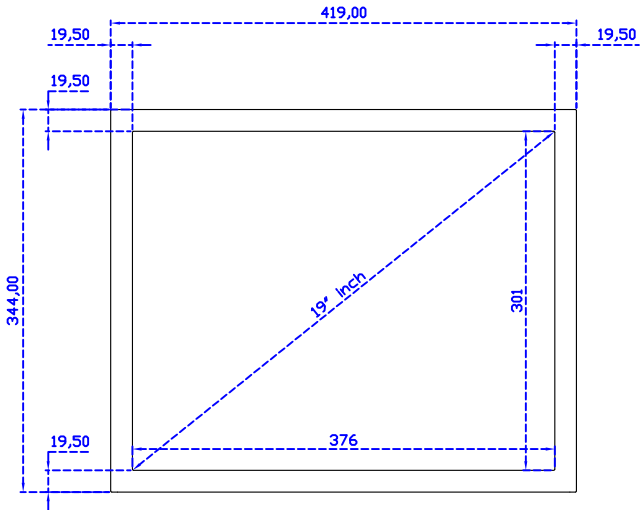

19" Touch Monitor.
(VESA Mount)

AIM-TMIR190-R05