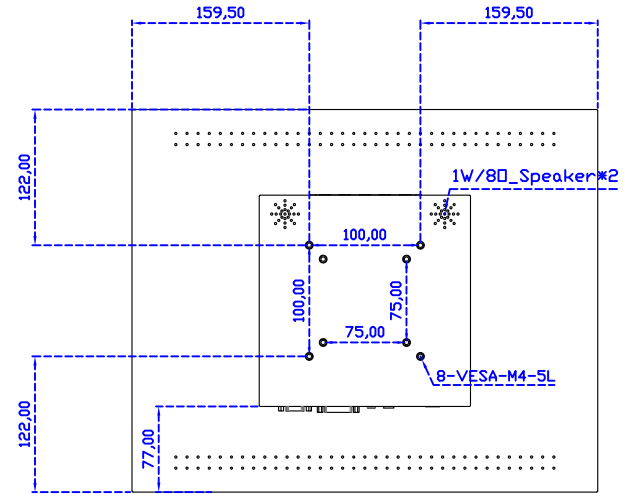

19" Touch Monitor.
(VESA Mount)

AIM-TMIR190-R05