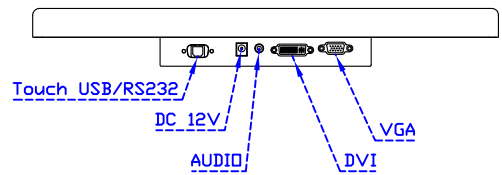

### Software Feature :

Calibration	4 points or 16 points or 25 points
Draw Test	Position and linearity verification
Controller	Support multiple controllers
Languages	English · Simple Chinese · Traditional Chinese · Japanese · German
Mouse Emulator	Right / left button emulation. Auto Right / left Click ( PDA function )
Touch Style	Drawing a Mode · button a Mode · Touch Off/ on Switch
Double Click	Configurable double click speed · Configurable double click area
Sound Modes	No sound · Touch down · Touch up
Display Support	display rotation · Support multiple monitors
Division Pattern	Support two halves and four parts with touch function, you can also create your own division patterns.
Settings:	
Edge compensation	Support edge compensation and you can also add your own numbers for it.
Support O.S	All Windows-32/64bit O.S Android ; Linux ; MAC

AIM-TMIR190-R05 V

**3 Year Warranty**  
LCD Panel 1 Year

19" Touch Monitor.  
(VESA Mount)

AIM-TMIR190-R05

19" Embedded Touch Monitor.  
(Open Frame)

AIM-TMOPIR190-R05

19" Desktop Touch Monitor.  
(Foldable Stand)