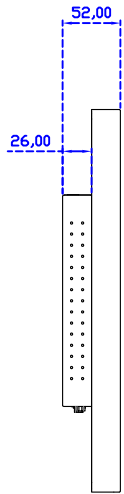

19" Touch Monitor.
(VESA Mount)

AIM-TMIR190-R05