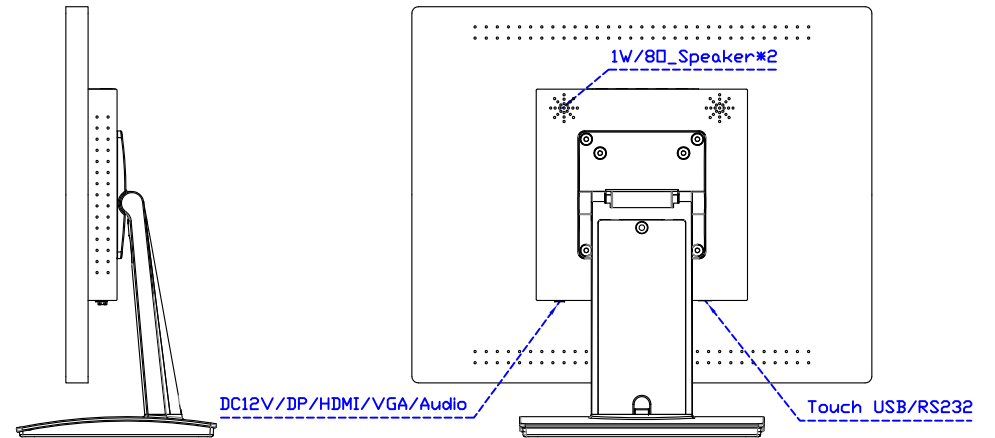

AIM-TMPCT190-R17 V

**3 Year Warranty**  
LCD Panel 1 Year

19" Touch Monitor.  
(VESA Mount)

AIM-TMPCT190-R17

19" Embedded Touch Monitor.  
(Open Frame)

AIM-TM0PPCT190-R17

19" Desktop Touch Monitor.  
(POS Stand)