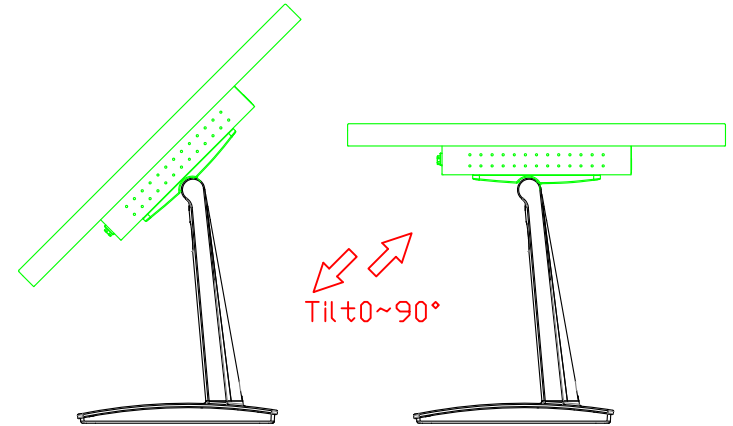

AIM-TMPCT190-R17 V

**3 Year Warranty**  
LCD Panel 1 Year

19" Touch Monitor.  
(VESA Mount)

AIM-TMPCT190-R17

19" Embedded Touch Monitor.  
(Open Frame)

AIM-TM0PPCT190-R17

19" Desktop Touch Monitor.  
(POS Stand)