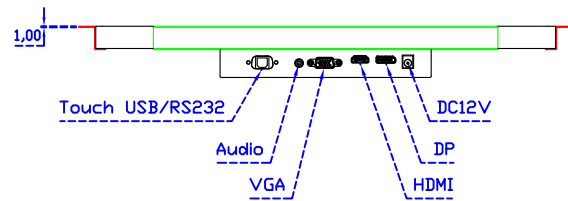

AIM-TMPCT190-R17 V

**3 Year Warranty**  
LCD Panel 1 Year

19" Touch Monitor.  
(VESA Mount)

AIM-TMPCT190-R17

19" Embedded Touch Monitor.  
(Open Frame)

AIM-TM0PPCT190-R17

19" Desktop Touch Monitor.  
(POS Stand)