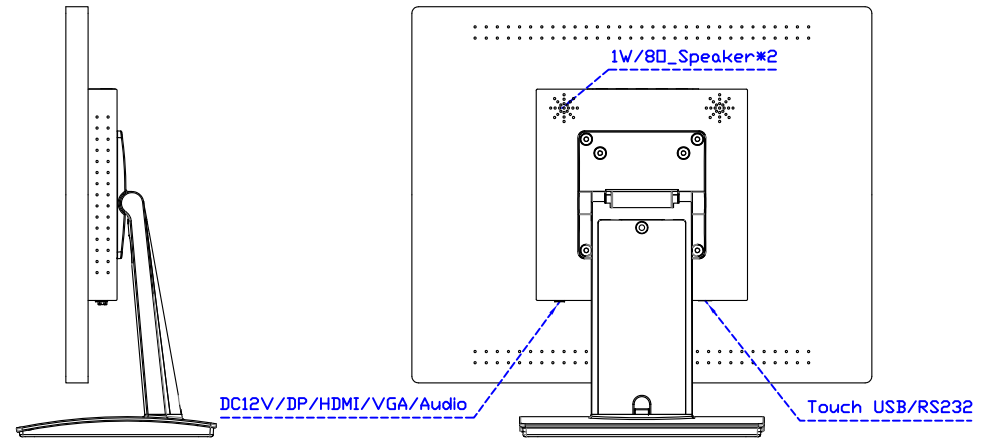

Software Feature :

Draw Test	Position and linearity verification
Controller	Support multiple controller
Languages	English · Simple Chinese · Traditional Chinese · Japanese · French · German · Spanish · Korean · Arabic · Czech · Danish · Dutch · Greek · Hungarian · Italian · Norwegian · Russian · Polish · Portuguese · Slovenian · Swedish · Thai · Turkish
Mouse Emulator	Right / left button emulation. Auto Right / left Click (PDA function)
Touch Style	Drawing a Mode · button a Mode · Touch Off/ on Switch
Double Click	Configurable double click speed · Configurable double click area
Sound Modes	No sound · Touch down · Touch up
Display Support	display rotation · Support multiple monitors
Division Pattern	Support two halves and four parts with touch function, you can also create your own division patterns.
Settings:	
Edge compensation	Support edge compensation and you can also add your own numbers for it.
Support O.S	All Windows-32/64bit O.S Android ; Linux ; MAC

AIM-TMPCT190-R17 V

3 Year Warranty
LCD Panel 1 Year

19" Touch Monitor.
(VESA Mount)

AIM-TMPCT190-R17

19" Embedded Touch Monitor.
(Open Frame)

AIM-TM0PPCT190-R17

19" Desktop Touch Monitor.
(POS Stand)

AIM-TMPCT190-R17V