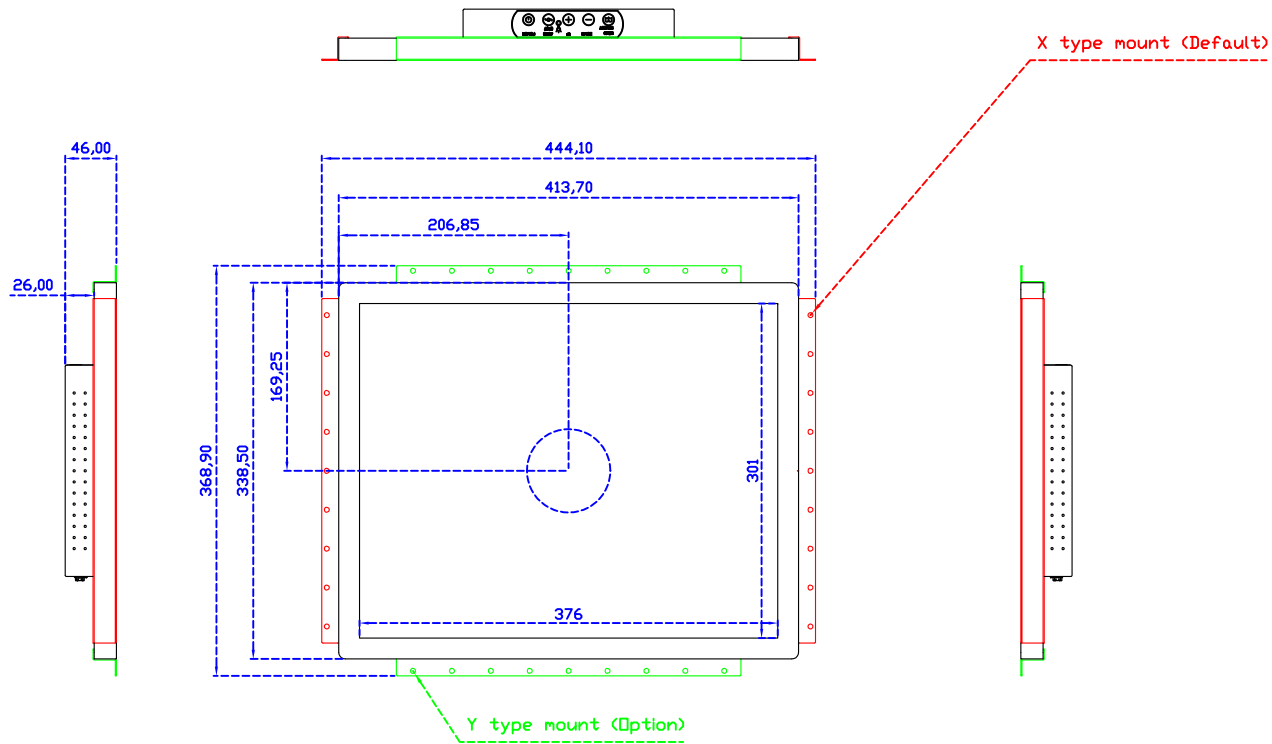

AIM-TMPCT190-R17 V	USB (Multi-Touch*10)	POS Stand (1.2kg)
AIM-TMPCT190-R18 V	RS232 (Single-Touch)	

19" True Flat Projected capacitive Multi-Touch Monitor

Display Specifications :

Active Area	376 × 301 mm
Pixel Pitch	0.294 × 0.294 mm
Brightness	250 cd/m ²
Contrast Ratio	1000 : 1
Resolution	1280 x 1024 (SXGA)
Viewing Angle	L/R178° ; U/D170°
Response Time	5ms (Tr + Tf)
Display Colors	16.7M
Display Modes	640×480 ; 800×600 ; 1024×768 ; 1280×1024
Signal input	VGA ; Audio ; HDMI ; Display Port
Speaker	1W (8Ω) × 2
OSD Keyboard	⊙Power ⊙Auto adjust ⊕ ⊖ ⊙Menu
Power Source	DC 12V (DC Jack Φ2.1mm)
Power Consumption	≤16w
Storage 、 Operation	-20~60°C ; 0~50°C
VESA	75×75 ; 100×100 mm
Casing Colors	Black (OEM other colors)
Casing Size 、 Weight	413.7 × 338.5 × 46 mm ; 5.5 kg (W×H×D) (Without Stand)
Carton 、 gross weight	490 × 500 × 155 mm ; 7.5 kg (W×H×D)
Accessory	VGA cable / HDMI Cable / Audio cable / AC100~240V Adapter / Power cable / USB or RS232 cable / Cleaning wipes / Driver Disk

AIM-TMPCT190-R17 V

3 Year Warranty
LCD Panel 1 Year

19" Touch Monitor.
(VESA Mount)

AIM-TMPCT190-R17

19" Embedded Touch Monitor.
(Open Frame)

AIM-TM0PPCT190-R17

19" Desktop Touch Monitor.
(POS Stand)

AIM-TMPCT190-R17V