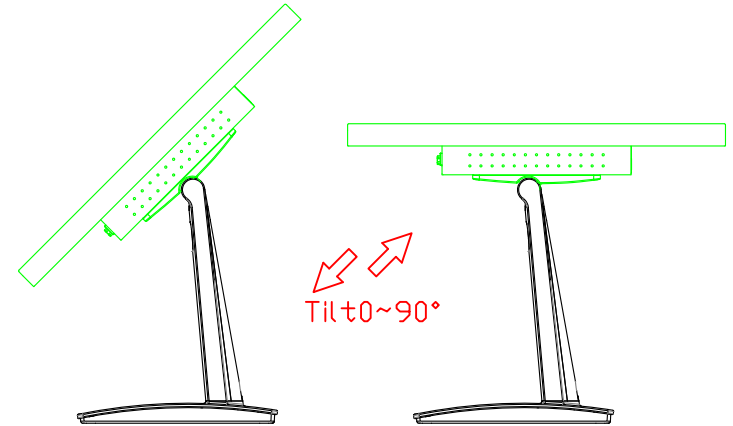

Software Feature :

Draw Test	Position and linearity verification
Controller	Support multiple controller
Languages	English · Simple Chinese · Traditional Chinese · Japanese · French · German · Spanish · Korean · Arabic · Czech · Danish · Dutch · Greek · Hungarian · Italian · Norwegian · Russian · Polish · Portuguese · Slovenian · Swedish · Thai · Turkish
Mouse Emulator	Right / left button emulation. Auto Right / left Click (PDA function)
Touch Style	Drawing a Mode · button a Mode · Touch Off/ on Switch
Double Click	Configurable double click speed · Configurable double click area
Sound Modes	No sound · Touch down · Touch up
Display Support	display rotation · Support multiple monitors
Division Pattern	Support two halves and four parts with touch function, you can also create your own division patterns.
Settings:	
Edge compensation	Support edge compensation and you can also add your own numbers for it.
Support O.S	All Windows-32/64bit O.S Android ; Linux ; MAC

AIM-TMPCT190-R17 V

3 Year Warranty
LCD Panel 1 Year

19" Touch Monitor.
(VESA Mount)

AIM-TMPCT190-R17

19" Embedded Touch Monitor.
(Open Frame)

AIM-TM0PPCT190-R17

19" Desktop Touch Monitor.
(POS Stand)

AIM-TMPCT190-R17V