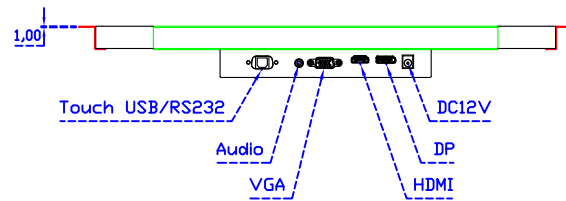

Software Feature :

Draw Test	Position and linearity verification
Controller	Support multiple controller
Languages	English · Simple Chinese · Traditional Chinese · Japanese · French · German · Spanish · Korean · Arabic · Czech · Danish · Dutch · Greek · Hungarian · Italian · Norwegian · Russian · Polish · Portuguese · Slovenian · Swedish · Thai · Turkish
Mouse Emulator	Right / left button emulation. Auto Right / left Click (PDA function)
Touch Style	Drawing a Mode · button a Mode · Touch Off/ on Switch
Double Click	Configurable double click speed · Configurable double click area
Sound Modes	No sound · Touch down · Touch up
Display Support	display rotation · Support multiple monitors
Division Pattern	Support two halves and four parts with touch function, you can also create your own division patterns.
Settings:	
Edge compensation	Support edge compensation and you can also add your own numbers for it.
Support O.S	All Windows-32/64bit O.S Android ; Linux ; MAC

AIM-TMPCT190-R17 V

3 Year Warranty
LCD Panel 1 Year

19" Touch Monitor.
(VESA Mount)

AIM-TMPCT190-R17

19" Embedded Touch Monitor.
(Open Frame)

AIM-TM0PPCT190-R17

19" Desktop Touch Monitor.
(POS Stand)

AIM-TMPCT190-R17V