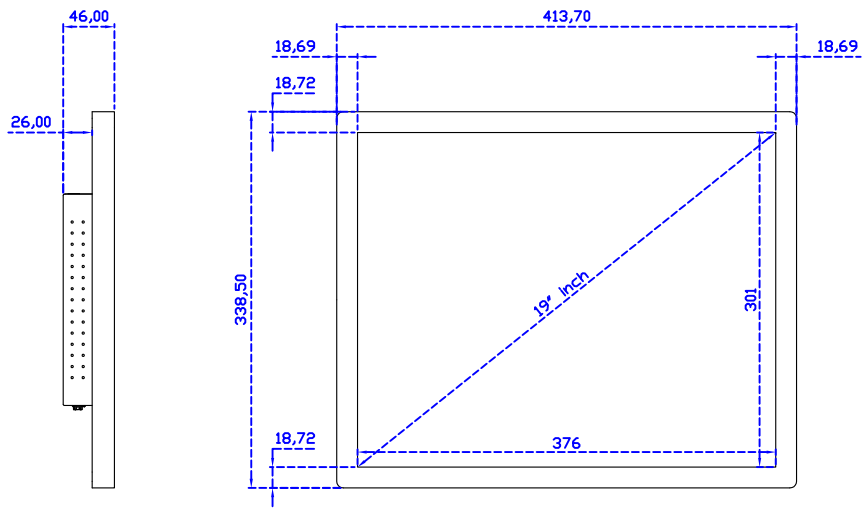

19" Touch Monitor.
(VESA Mount)

AIM-TMPCT190-R17