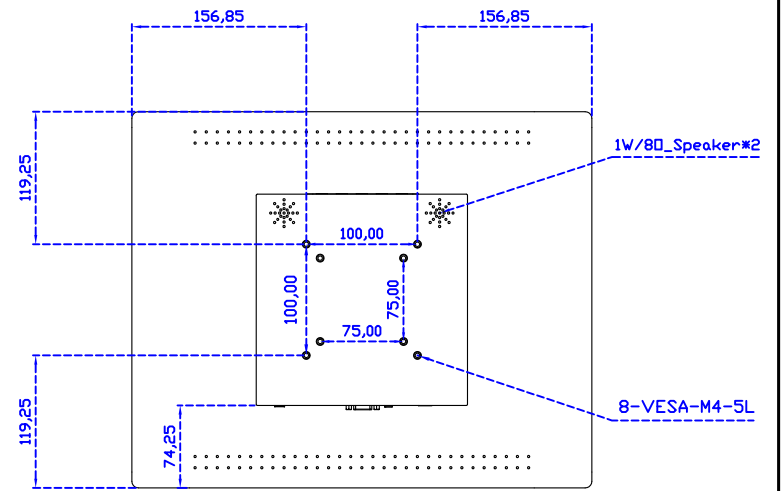

19" Touch Monitor.
(VESA Mount)

AIM-TMPCT190-R17