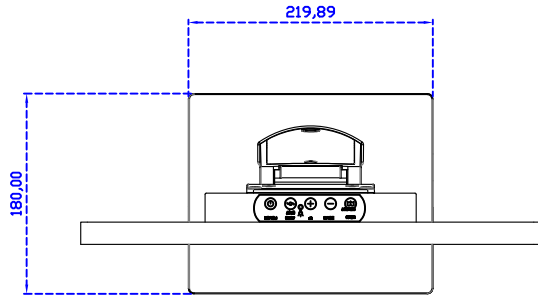

AIM-TMPCT190-R17 V

3 Year Warranty
LCD Panel 1 Year

19" Touch Monitor.
(VESA Mount)

AIM-TMPCT190-R17

19" Embedded Touch Monitor.
(Open Frame)

AIM-TM0PPCT190-R17

19" Desktop Touch Monitor.
(POS Stand)

AIM-TMPCT190-R17V