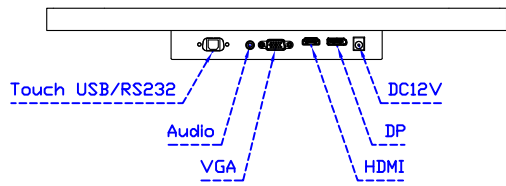

Software Feature :

Draw Test	Position and linearity verification
Controller	Support multiple controller
Languages	English · Simple Chinese · Traditional Chinese · Japanese · French · German · Spanish · Korean · Arabic · Czech · Danish · Dutch · Greek · Hungarian · Italian · Norwegian · Russian · Polish · Portuguese · Slovenian · Swedish · Thai · Turkish
Mouse Emulator	Right / left button emulation. Auto Right / left Click (PDA function)
Touch Style	Drawing a Mode · button a Mode · Touch Off/ on Switch
Double Click	Configurable double click speed · Configurable double click area
Sound Modes	No sound · Touch down · Touch up
Display Support	display rotation · Support multiple monitors
Division Pattern	Support two halves and four parts with touch function, you can also create your own division patterns.
Settings:	
Edge compensation	Support edge compensation and you can also add your own numbers for it.
Support O.S	All Windows-32/64bit O.S Android ; Linux ; MAC

AIM-TMPCT190-R17 V

3 Year Warranty
LCD Panel 1 Year

19" Touch Monitor.
(VESA Mount)

AIM-TMPCT190-R17

19" Embedded Touch Monitor.
(Open Frame)

AIM-TM0PPCT190-R17

19" Desktop Touch Monitor.
(POS Stand)

AIM-TMPCT190-R17V