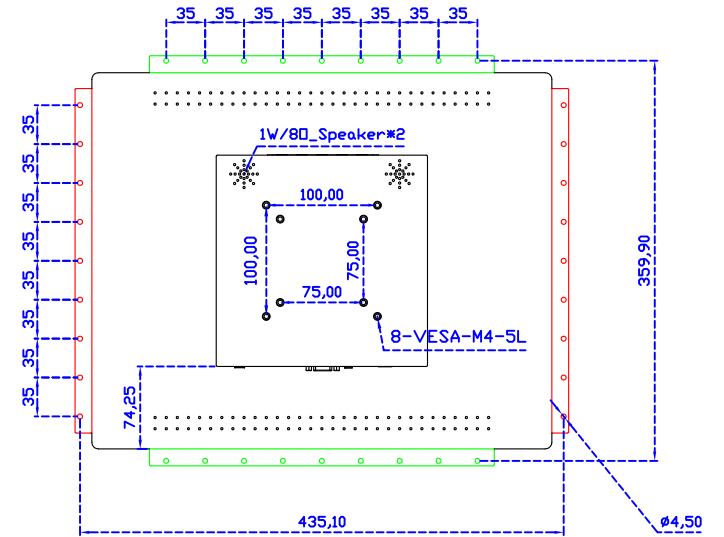

AIM-TMPCT190-R17 V	USB (Multi-Touch*10)	POS Stand (1.2kg)
AIM-TMPCT190-R18 V	RS232 (Single-Touch)	

19" True Flat Projected capacitive Multi-Touch Monitor

Display Specifications :

Active Area	376 × 301 mm
Pixel Pitch	0.294 × 0.294 mm
Brightness	250 cd/m ²
Contrast Ratio	1000 : 1
Resolution	1280 x 1024 (SXGA)
Viewing Angle	L/R178° ; U/D170°
Response Time	5ms (Tr + Tf)
Display Colors	16.7M
Display Modes	640×480 ; 800×600 ; 1024×768 ; 1280×1024
Signal input	VGA ; Audio ; HDMI ; Display Port
Speaker	1W (8Ω) × 2
OSD Keyboard	⊙Power ⊙Auto adjust ⊕ ⊖ ⊙Menu
Power Source	DC 12V (DC Jack Φ2.1mm)
Power Consumption	≤16w
Storage 、 Operation	-20~60°C ; 0~50°C
VESA	75×75 ; 100×100 mm
Casing Colors	Black (OEM other colors)
Casing Size 、 Weight	413.7 × 338.5 × 46 mm ; 5.5 kg (W×H×D) (Without Stand)
Carton 、 gross weight	490 × 500 × 155 mm ; 7.5 kg (W×H×D)
Accessory	VGA cable / HDMI Cable / Audio cable / AC100~240V Adapter / Power cable / USB or RS232 cable / Cleaning wipes / Driver Disk

AIM-TMPCT190-R17 V

3 Year Warranty
LCD Panel 1 Year

19" Touch Monitor.
(VESA Mount)

AIM-TMPCT190-R17

19" Embedded Touch Monitor.
(Open Frame)

AIM-TM0PPCT190-R17

19" Desktop Touch Monitor.
(POS Stand)

AIM-TMPCT190-R17V