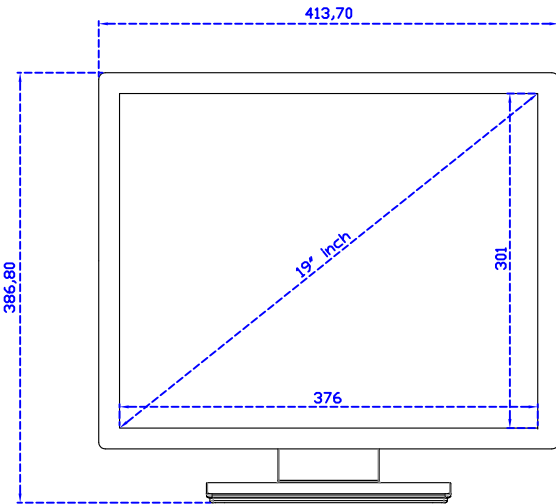

AIM-TMPCT190-R17 V	USB (Multi-Touch*10)	POS Stand (1.2kg)
AIM-TMPCT190-R18 V	RS232 (Single-Touch)	

19" True Flat Projected capacitive Multi-Touch Monitor

Display Specifications :

Active Area	376 × 301 mm
Pixel Pitch	0.294 × 0.294 mm
Brightness	250 cd/m ²
Contrast Ratio	1000 : 1
Resolution	1280 x 1024 (SXGA)
Viewing Angle	L/R178° ; U/D170°
Response Time	5ms (Tr + Tf)
Display Colors	16.7M
Display Modes	640×480 ; 800×600 ; 1024×768 ; 1280×1024
Signal input	VGA ; Audio ; HDMI ; Display Port
Speaker	1W (8Ω) × 2
OSD Keyboard	⊙Power ⊙Auto adjust ⊕ ⊖ ⊙Menu
Power Source	DC 12V (DC Jack Φ2.1mm)
Power Consumption	≤16w
Storage 、 Operation	-20~60°C ; 0~50°C
VESA	75×75 ; 100×100 mm
Casing Colors	Black (OEM other colors)
Casing Size 、 Weight	413.7 × 338.5 × 46 mm ; 5.5 kg (W×H×D) (Without Stand)
Carton 、 gross weight	490 × 500 × 155 mm ; 7.5 kg (W×H×D)
Accessory	VGA cable / HDMI Cable / Audio cable / AC100~240V Adapter / Power cable / USB or RS232 cable / Cleaning wipes / Driver Disk

AIM-TMPCT190-R17 V

3 Year Warranty
LCD Panel 1 Year

19" Touch Monitor.
(VESA Mount)

AIM-TMPCT190-R17

19" Embedded Touch Monitor.
(Open Frame)

AIM-TM0PPCT190-R17

19" Desktop Touch Monitor.
(POS Stand)

AIM-TMPCT190-R17V