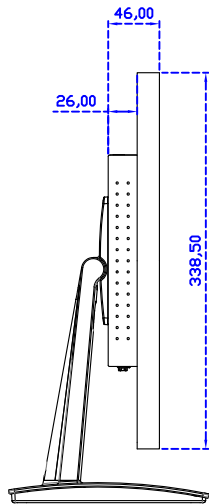

Software Feature :

Draw Test	Position and linearity verification
Controller	Support multiple controller
Languages	English · Simple Chinese · Traditional Chinese · Japanese · French · German · Spanish · Korean · Arabic · Czech · Danish · Dutch · Greek · Hungarian · Italian · Norwegian · Russian · Polish · Portuguese · Slovenian · Swedish · Thai · Turkish
Mouse Emulator	Right / left button emulation. Auto Right / left Click (PDA function)
Touch Style	Drawing a Mode · button a Mode · Touch Off/ on Switch
Double Click	Configurable double click speed · Configurable double click area
Sound Modes	No sound · Touch down · Touch up
Display Support	display rotation · Support multiple monitors
Division Pattern	Support two halves and four parts with touch function, you can also create your own division patterns.
Settings:	
Edge compensation	Support edge compensation and you can also add your own numbers for it.
Support O.S	All Windows-32/64bit O.S Android ; Linux ; MAC

AIM-TMPCT190-R17 V

3 Year Warranty
LCD Panel 1 Year

19" Touch Monitor.
(VESA Mount)

AIM-TMPCT190-R17

19" Embedded Touch Monitor.
(Open Frame)

AIM-TM0PPCT190-R17

19" Desktop Touch Monitor.
(POS Stand)

AIM-TMPCT190-R17V