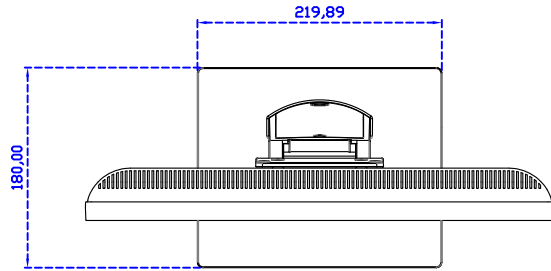

### Display Specifications :

Active Area	376 × 301 mm
Pixel Pitch	0.294 × 0.294 mm
Brightness	250 cd/m <sup>2</sup>
Contrast Ratio	1000 : 1
Resolution	1280 x 1024 ( SXGA )
Viewing Angle	L/R178° ; U/D170°
Response Time	5ms ( Tr + Tf )
Display Colors	16.7M
Display Modes	640×480 ; 800×600 ; 1024×768 ; 1280×1024
Signal input	VGA ; Audio ; DVI
Speaker	1W ( 8Ω ) × 1
OSD Keyboard	⊙Power ⊙Auto adjust ⊕ ⊖ ⊙Menu
Power Source	DC 12V ( DC Jack Φ2.1mm )
Power Consumption	≤16w
Storage 、 Operation	-20~60°C ; 0~50°C
VESA	75×75 mm
Casing Colors	Black ( White )
Casing Size 、 Weight	421.4 × 350.5 × 48.1 mm ; 4.5 kg ( W×H×D ) ( Without Stand )
Carton 、 gross weight	490 × 500 × 155 mm ; 7 kg ( W×H×D )
Accessory	VGA cable / Audio cable / AC100~240V Adapter / Power cable / USB or RS232 cable / Cleaning wipes / Driver Disk ※DVI cable ( Optional )

AIM-TMPCTU190-V05

**3 Year Warranty**  
LCD Panel 1 Year

19" Desktop Touch Monitor.  
(Foldable Stand)

AIM-TMxxx190-G05

19" Desktop Touch Monitor.  
(Photo Stand)

AIM-TMxxx190-P05

19" Desktop Touch Monitor.  
(POS Stand)