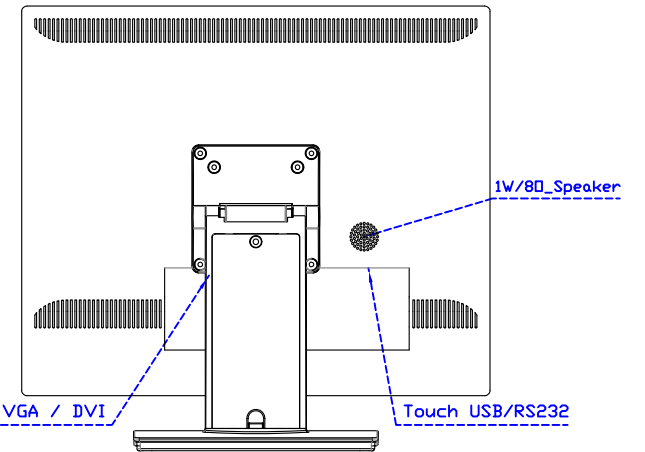

### Software Feature :

Draw Test	Position and linearity verification
Controller	Support multiple controllers
Languages	English · Simple Chinese · Traditional Chinese · Japanese · French · German · Spanish · Korean · Arabic · Czech · Danish · Dutch · Greek · Hungarian · Italian · Norwegian · Russian · Polish · Portuguese · Slovenian · Swedish · Thai · Turkish
Mouse Emulator	Right / left button emulation. Auto Right / left Click ( PDA function )
Touch Style	Drawing a Mode · button a Mode · Touch Off/ on Switch
Double Click	Configurable double click speed · Configurable double click area
Sound Modes	No sound · Touch down · Touch up
Display Support	display rotation · Support multiple monitors
Division Pattern	Support two halves and four parts with touch function, you can also create your own division patterns.
Settings:	
Edge compensation	Support edge compensation and you can also add your own numbers for it.
Support O.S	All Windows-32/64bit O.S Android ; Linux ; MAC

AIM-TMPCTU190-V05

**3 Year Warranty**  
LCD Panel 1 Year

19" Desktop Touch Monitor.  
(Foldable Stand)

AIM-TMxxx190-G05

19" Desktop Touch Monitor.  
(Photo Stand)

AIM-TMxxx190-P05

19" Desktop Touch Monitor.  
(POS Stand)