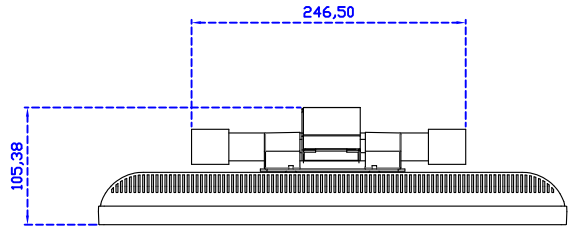

### Display Specifications :

Active Area	376 × 301 mm
Pixel Pitch	0.294 × 0.294 mm
Brightness	250 cd/m <sup>2</sup>
Contrast Ratio	1000 : 1
Resolution	1280 x 1024 ( SXGA )
Viewing Angle	L/R178° ; U/D170°
Response Time	5ms ( Tr + Tf )
Display Colors	16.7M
Display Modes	640×480 ; 800×600 ; 1024×768 ; 1280×1024
Signal input	VGA ; Audio ; DVI
Speaker	1W ( 8Ω ) × 1
OSD Keyboard	⊙Power ⊙Auto adjust ⊕ ⊖ ⊙Menu
Power Source	DC 12V ( DC Jack Φ2.1mm )
Power Consumption	≤16w
Storage 、 Operation	-20~60°C ; 0~50°C
VESA	75×75 mm
Casing Colors	Black ( White )
Casing Size 、 Weight	421.4 × 350.5 × 48.1 mm ; 4.5 kg ( W×H×D ) ( Without Stand )
Carton 、 gross weight	490 × 500 × 155 mm ; 7 kg ( W×H×D )
Accessory	VGA cable / Audio cable / AC100~240V Adapter / Power cable / USB or RS232 cable / Cleaning wipes / Driver Disk ※DVI cable ( Optional )

AIM-TMPCTU190-V05

**3 Year Warranty**  
LCD Panel 1 Year

19" Desktop Touch Monitor.  
(Foldable Stand)

AIM-TMxxx190-G05

19" Desktop Touch Monitor.  
(Photo Stand)

AIM-TMxxx190-P05

19" Desktop Touch Monitor.  
(POS Stand)