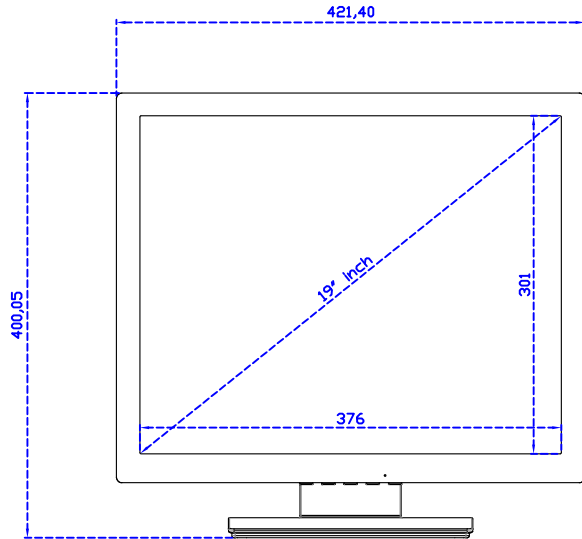

### Display Specifications :

Active Area	376 × 301 mm
Pixel Pitch	0.294 × 0.294 mm
Brightness	250 cd/m <sup>2</sup>
Contrast Ratio	1000 : 1
Resolution	1280 x 1024 ( SXGA )
Viewing Angle	L/R178° ; U/D170°
Response Time	5ms ( Tr + Tf )
Display Colors	16.7M
Display Modes	640×480 ; 800×600 ; 1024×768 ; 1280×1024
Signal input	VGA ; Audio ; DVI
Speaker	1W ( 8Ω ) × 1
OSD Keyboard	⊙Power ⊙Auto adjust ⊕ ⊖ ⊙Menu
Power Source	DC 12V ( DC Jack Φ2.1mm )
Power Consumption	≤16w
Storage 、 Operation	-20~60°C ; 0~50°C
VESA	75×75 mm
Casing Colors	Black ( White )
Casing Size 、 Weight	421.4 × 350.5 × 48.1 mm ; 4.5 kg ( W×H×D ) ( Without Stand )
Carton 、 gross weight	490 × 500 × 155 mm ; 7 kg ( W×H×D )
Accessory	VGA cable / Audio cable / AC100~240V Adapter / Power cable / USB or RS232 cable / Cleaning wipes / Driver Disk ※DVI cable ( Optional )

## 19" Projected capacitive Multi-Touch Monitor

AIM-TMPCTU190-V05

**3 Year Warranty**  
LCD Panel 1 Year

19" Desktop Touch Monitor.  
(Foldable Stand)

AIM-TMxxx190-G05

19" Desktop Touch Monitor.  
(Photo Stand)

AIM-TMxxx190-P05

19" Desktop Touch Monitor.  
(POS Stand)