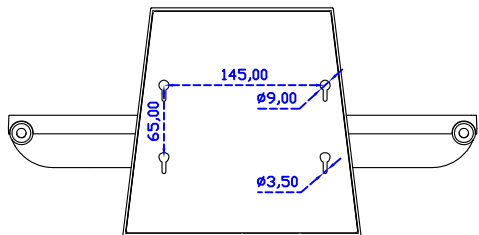

19" Desktop Touch Monitor.
(Foldable Stand)

AIM-TMxxx190-G05