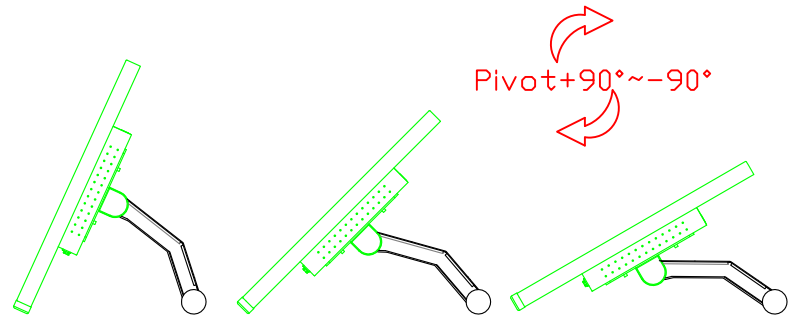

### Software Feature :

Draw Test	Position and linearity verification
Controller	Support multiple controllers
Languages	English · Simple Chinese · Traditional Chinese · Japanese · French · German · Spanish · Korean · Arabic · Czech · Danish · Dutch · Greek · Hungarian · Italian · Norwegian · Russian · Polish · Portuguese · Slovenian · Swedish · Thai · Turkish
Mouse Emulator	Right / left button emulation. Auto Right / left Click ( PDA function )
Touch Style	Drawing a Mode · button a Mode · Touch Off/ on Switch
Double Click	Configurable double click speed · Configurable double click area
Sound Modes	No sound · Touch down · Touch up
Display Support	display rotation · Support multiple monitors
Division Pattern	Support two halves and four parts with touch function, you can also create your own division patterns.
Settings:	
Edge compensation	Support edge compensation and you can also add your own numbers for it.
Support O.S	All Windows-32/64bit O.S Android ; Linux ; MAC

AIM-TMPCTU190-V05

**3 Year Warranty**  
LCD Panel 1 Year

19" Desktop Touch Monitor.  
(Foldable Stand)

AIM-TMxxx190-G05

19" Desktop Touch Monitor.  
(Photo Stand)

AIM-TMxxx190-P05

19" Desktop Touch Monitor.  
(POS Stand)