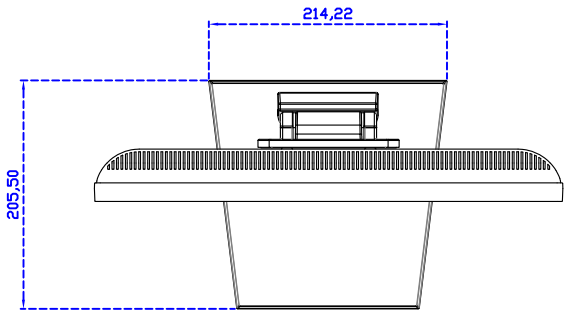

19" Desktop Touch Monitor.
(Foldable Stand)

AIM-TMxxx190-G05