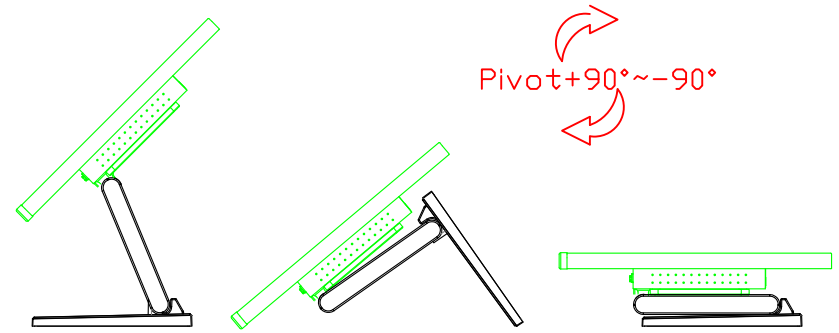

19" Desktop Touch Monitor.
(Foldable Stand)

AIM-TMxxx190-G05