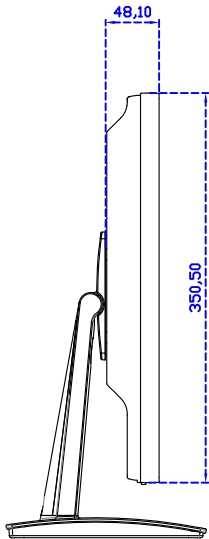

### Display Specifications :

Active Area	376 × 301 mm
Pixel Pitch	0.294 × 0.294 mm
Brightness	250 cd/m <sup>2</sup>
Contrast Ratio	1000 : 1
Resolution	1280 x 1024 ( SXGA )
Viewing Angle	L/R178° ; U/D170°
Response Time	5ms ( Tr + Tf )
Display Colors	16.7M
Display Modes	640×480 ; 800×600 ; 1024×768 ; 1280×1024
Signal input	VGA ; Audio ; DVI
Speaker	1W ( 8Ω ) × 1
OSD Keyboard	⊙Power ⊙Auto adjust ⊕ ⊖ ⊙Menu
Power Source	DC 12V ( DC Jack Φ2.1mm )
Power Consumption	≤16w
Storage 、 Operation	-20~60°C ; 0~50°C
VESA	75×75 mm
Casing Colors	Black ( White )
Casing Size 、 Weight	421.4 × 350.5 × 48.1 mm ; 4.5 kg ( W×H×D ) ( Without Stand )
Carton 、 gross weight	490 × 500 × 155 mm ; 7 kg ( W×H×D )
Accessory	VGA cable / Audio cable / AC100~240V Adapter / Power cable / USB or RS232 cable / Cleaning wipes / Driver Disk ※DVI cable ( Optional )

## 19" Projected capacitive Multi-Touch Monitor

AIM-TMPCTU190-V05

**3 Year Warranty**  
LCD Panel 1 Year

19" Desktop Touch Monitor.  
(Foldable Stand)

AIM-TMxxx190-G05

19" Desktop Touch Monitor.  
(Photo Stand)

AIM-TMxxx190-P05

19" Desktop Touch Monitor.  
(POS Stand)