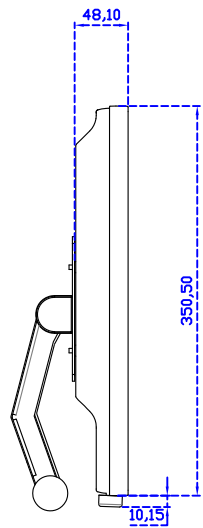

### Display Specifications :

Active Area	376 × 301 mm
Pixel Pitch	0.294 × 0.294 mm
Brightness	250 cd/m <sup>2</sup>
Contrast Ratio	1000 : 1
Resolution	1280 x 1024 ( SXGA )
Viewing Angle	L/R178° ; U/D170°
Response Time	5ms ( Tr + Tf )
Display Colors	16.7M
Display Modes	640×480 ; 800×600 ; 1024×768 ; 1280×1024
Signal input	VGA ; Audio ; DVI
Speaker	1W ( 8Ω ) × 1
OSD Keyboard	⊙Power ⊙Auto adjust ⊕ ⊖ ⊙Menu
Power Source	DC 12V ( DC Jack Φ2.1mm )
Power Consumption	≤16w
Storage 、 Operation	-20~60°C ; 0~50°C
VESA	75×75 mm
Casing Colors	Black ( White )
Casing Size 、 Weight	421.4 × 350.5 × 48.1 mm ; 4.5 kg ( W×H×D ) ( Without Stand )
Carton 、 gross weight	490 × 500 × 155 mm ; 7 kg ( W×H×D )
Accessory	VGA cable / Audio cable / AC100~240V Adapter / Power cable / USB or RS232 cable / Cleaning wipes / Driver Disk ※DVI cable ( Optional )

## 19" Projected capacitive Multi-Touch Monitor

AIM-TMPCTU190-V05

**3 Year Warranty**  
LCD Panel 1 Year

19" Desktop Touch Monitor.  
(Foldable Stand)

AIM-TMxxx190-G05

19" Desktop Touch Monitor.  
(Photo Stand)

AIM-TMxxx190-P05

19" Desktop Touch Monitor.  
(POS Stand)