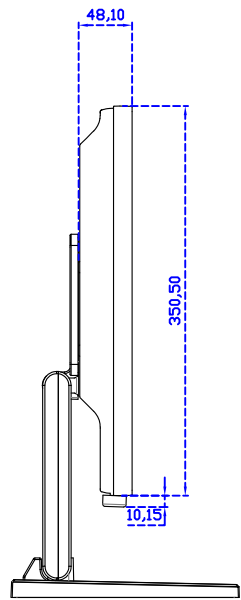

19" Desktop Touch Monitor.
(Foldable Stand)

AIM-TMxxx190-G05