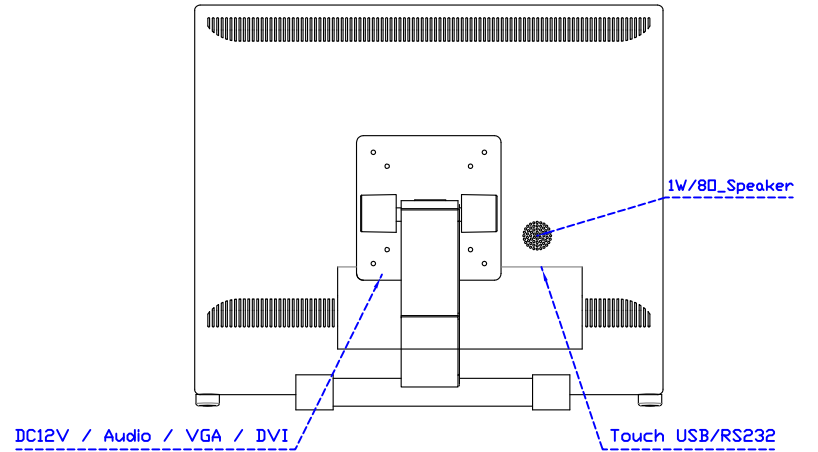

### Software Feature :

Draw Test	Position and linearity verification
Controller	Support multiple controllers
Languages	English · Simple Chinese · Traditional Chinese · Japanese · French · German · Spanish · Korean · Arabic · Czech · Danish · Dutch · Greek · Hungarian · Italian · Norwegian · Russian · Polish · Portuguese · Slovenian · Swedish · Thai · Turkish
Mouse Emulator	Right / left button emulation. Auto Right / left Click ( PDA function )
Touch Style	Drawing a Mode · button a Mode · Touch Off/ on Switch
Double Click	Configurable double click speed · Configurable double click area
Sound Modes	No sound · Touch down · Touch up
Display Support	display rotation · Support multiple monitors
Division Pattern	Support two halves and four parts with touch function, you can also create your own division patterns.
Settings:	
Edge compensation	Support edge compensation and you can also add your own numbers for it.
Support O.S	All Windows-32/64bit O.S Android ; Linux ; MAC

AIM-TMPCTU190-V05

**3 Year Warranty**  
LCD Panel 1 Year

19" Desktop Touch Monitor.  
(Foldable Stand)

AIM-TMxxx190-G05

19" Desktop Touch Monitor.  
(Photo Stand)

AIM-TMxxx190-P05

19" Desktop Touch Monitor.  
(POS Stand)