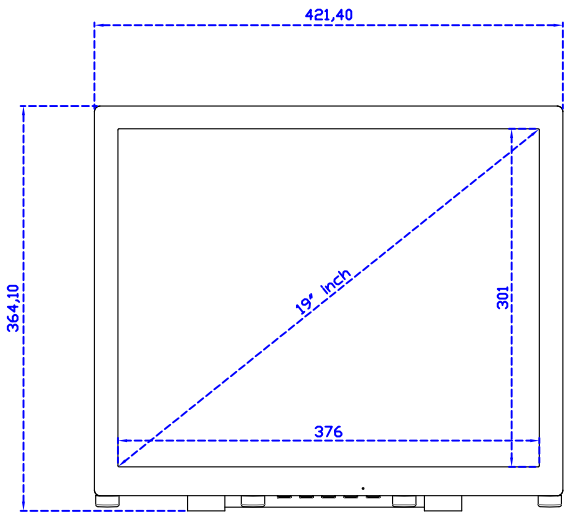

### Display Specifications :

Active Area	376 × 301 mm
Pixel Pitch	0.294 × 0.294 mm
Brightness	250 cd/m <sup>2</sup>
Contrast Ratio	1000 : 1
Resolution	1280 x 1024 ( SXGA )
Viewing Angle	L/R178° ; U/D170°
Response Time	5ms ( Tr + Tf )
Display Colors	16.7M
Display Modes	640×480 ; 800×600 ; 1024×768 ; 1280×1024
Signal input	VGA ; Audio ; DVI
Speaker	1W ( 8Ω ) × 1
OSD Keyboard	⊙Power ⊙Auto adjust ⊕ ⊖ ⊙Menu
Power Source	DC 12V ( DC Jack Φ2.1mm )
Power Consumption	≤16w
Storage 、 Operation	-20~60°C ; 0~50°C
VESA	75×75 mm
Casing Colors	Black ( White )
Casing Size 、 Weight	421.4 × 350.5 × 48.1 mm ; 4.5 kg ( W×H×D ) ( Without Stand )
Carton 、 gross weight	490 × 500 × 155 mm ; 7 kg ( W×H×D )
Accessory	VGA cable / Audio cable / AC100~240V Adapter / Power cable / USB or RS232 cable / Cleaning wipes / Driver Disk ※DVI cable ( Optional )

## 19" Projected capacitive Multi-Touch Monitor

AIM-TMPCTU190-V05

**3 Year Warranty**  
LCD Panel 1 Year

19" Desktop Touch Monitor.  
(Foldable Stand)

AIM-TMxxx190-G05

19" Desktop Touch Monitor.  
(Photo Stand)

AIM-TMxxx190-P05

19" Desktop Touch Monitor.  
(POS Stand)