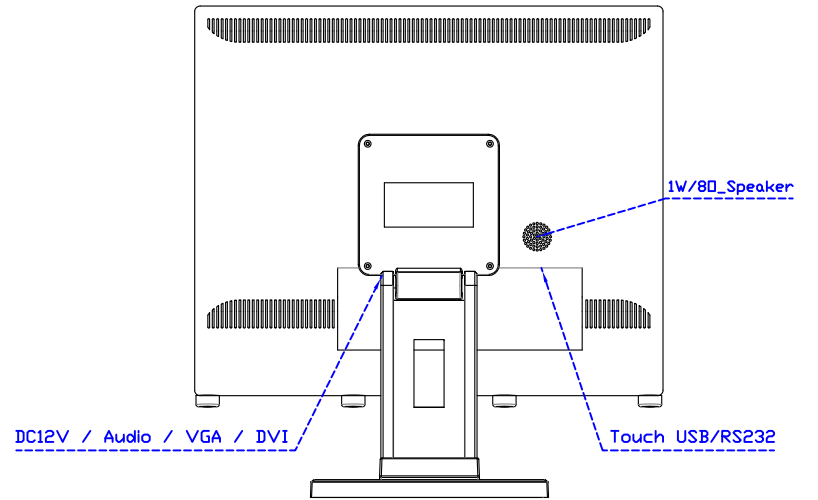

### Software Feature :

Draw Test	Position and linearity verification
Controller	Support multiple controllers
Languages	English · Simple Chinese · Traditional Chinese · Japanese · French · German · Spanish · Korean · Arabic · Czech · Danish · Dutch · Greek · Hungarian · Italian · Norwegian · Russian · Polish · Portuguese · Slovenian · Swedish · Thai · Turkish
Mouse Emulator	Right / left button emulation. Auto Right / left Click ( PDA function )
Touch Style	Drawing a Mode · button a Mode · Touch Off/ on Switch
Double Click	Configurable double click speed · Configurable double click area
Sound Modes	No sound · Touch down · Touch up
Display Support	display rotation · Support multiple monitors
Division Pattern	Support two halves and four parts with touch function, you can also create your own division patterns.
Settings:	
Edge compensation	Support edge compensation and you can also add your own numbers for it.
Support O.S	All Windows-32/64bit O.S Android ; Linux ; MAC

AIM-TMPCTU190-V05

**3 Year Warranty**  
LCD Panel 1 Year

19" Desktop Touch Monitor.  
(Foldable Stand)

AIM-TMxxx190-G05

19" Desktop Touch Monitor.  
(Photo Stand)

AIM-TMxxx190-P05

19" Desktop Touch Monitor.  
(POS Stand)