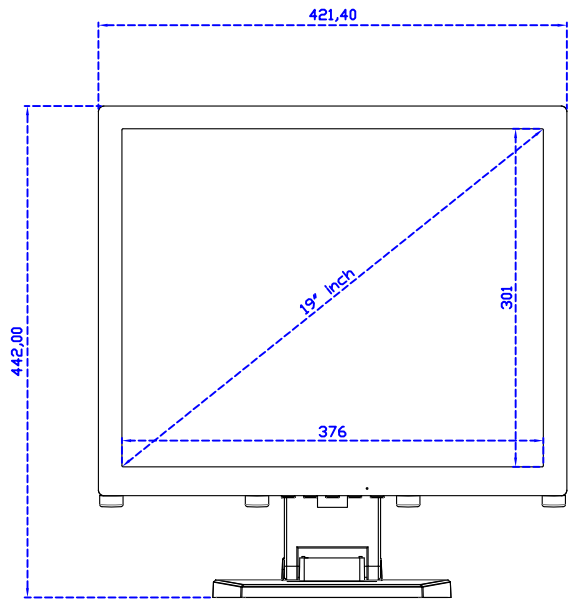

19" Desktop Touch Monitor.
(Foldable Stand)

AIM-TMxxx190-G05