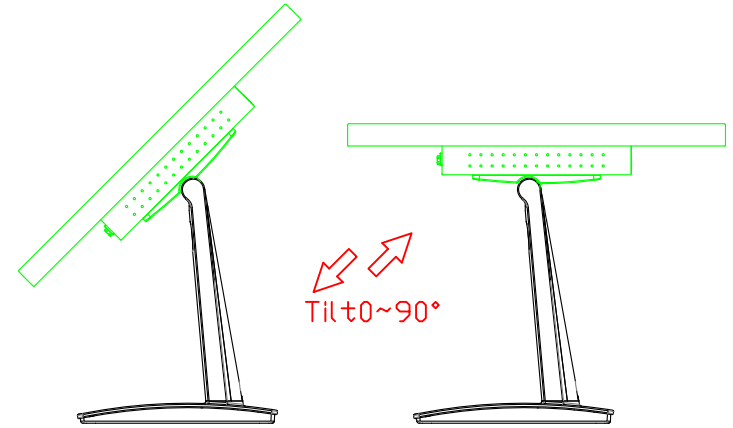

AIM-TMPCTU190-V05

**3 Year Warranty**  
LCD Panel 1 Year

19" Desktop Touch Monitor.  
(Foldable Stand)

AIM-TMxxx190-G05

19" Desktop Touch Monitor.  
(Photo Stand)

AIM-TMxxx190-P05

19" Desktop Touch Monitor.  
(POS Stand)