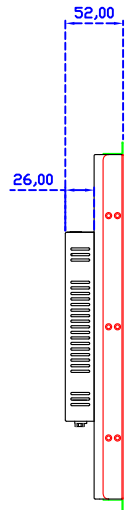

## 21.5" Resistive Single Touch Monitor

### Display Specifications :

Active Area	476 × 268 mm
Pixel Pitch	0.24795 × 0.24795 mm
Brightness	500 cd/m <sup>2</sup>
Contrast Ratio	1000 : 1
Resolution	1920 x 1080 ( Full HD )
Viewing Angle	L/R178° ; U/D178°
Response Time	14ms ( Tr + Tf )
Display Colors	16.7M
Display Modes	640×480 ; 800×600 ; 1024×768 ; 1280×720 ; 1280×800 ; 1280×1024 ; 1360×768 ; 1440×900 ; 1680×1050 ; 1920×1080
Signal input	VGA ; Audio ; Display Port ; HDMI
Speaker	1W ( 8Ω ) × 2
OSD Keyboard	⊙Power ⊙Auto adjust ⊕+ ⊖- ⊙Menu
Power Source	DC 12V ( DC Jack Φ2.1mm )
Power Consumption	≤26w
Storage 、 Operation	-20~60°C ; 0~50°C
VESA	75×75 ; 100×100 mm
Casing Colors	Black ( OEM other colors )
Casing Size 、 Weight	515 × 310 × 52 mm ; 5.7 kg ( W×H×D ) ( Without Stand )
Carton 、 gross weight	667 × 400 × 170 mm ; 7.2 kg ( W×H×D )
Accessory	VGA cable / HDMI cable / Audio cable / AC100~240V Adapter / Power cable / USB or RS232 cable / Touch pen / Cleaning wipes / Driver Disk ※DP cable ( Optional )

AIM-TM5R215-R07W Y

**3 Year Warranty**  
LCD Panel 1 Year

21.5" Touch Monitor.  
(VESA Mount)

AIM-TMxxxx215-R07W

21.5" Embedded Touch Monitor.  
(Open Frame)

AIM-TMOPxxxx215-R07W

21.5" Desktop Touch Monitor.  
(Foldable Stand)

AIM-TMxxxx215-R07W A

DC 12V/DP/HDMI/VGA/Audio

Touch USB/RS232

21.5" Desktop Touch Monitor.  
(Photo Stand)

AIM-TMxxxx215-R07W P

21.5" Desktop Touch Monitor.  
(PDS Stand)

AIM-TMxxxx215-R07W V

21.5" Desktop Touch Monitor.  
(Ergonomic Stand)