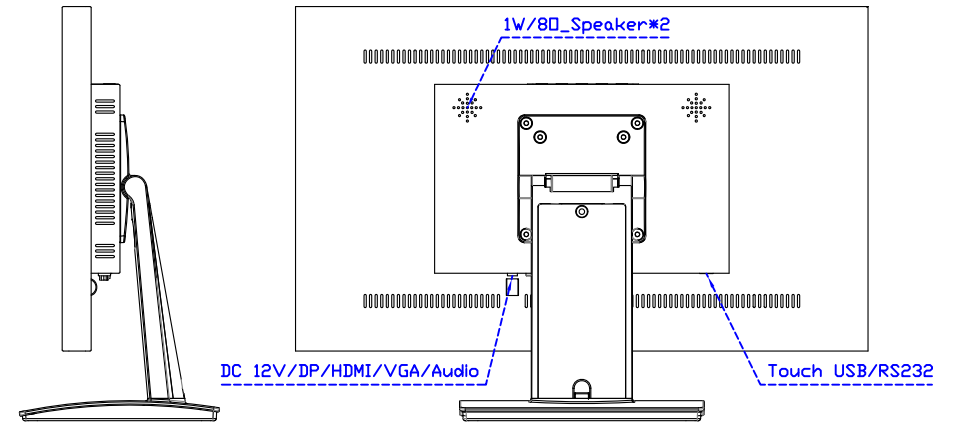

AIM-TM5R215-R07W Y

**3 Year Warranty**  
LCD Panel 1 Year

21.5" Touch Monitor.  
(VESA Mount)

AIM-TMxxxx215-R07W

21.5" Embedded Touch Monitor.  
(Open Frame)

AIM-TMOPxxxx215-R07W

21.5" Desktop Touch Monitor.  
(Foldable Stand)

AIM-TMxxxx215-R07W A

DC 12V/DP/HDMI/VGA/Audio

Touch USB/RS232

21.5" Desktop Touch Monitor.  
(Photo Stand)

AIM-TMxxxx215-R07W P

21.5" Desktop Touch Monitor.  
(PDS Stand)

AIM-TMxxxx215-R07W V

21.5" Desktop Touch Monitor.  
(Ergonomic Stand)