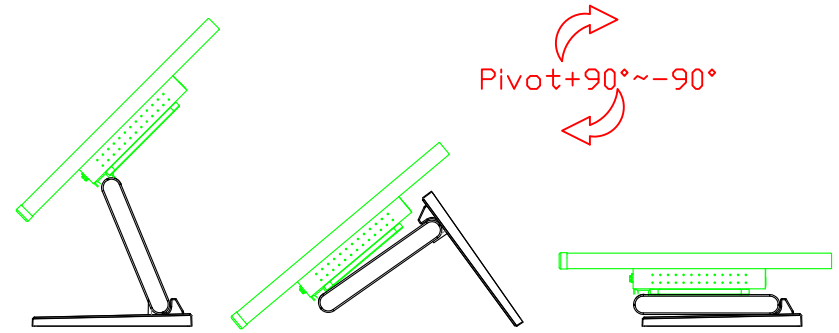

### Software Feature :

Calibration	Fast full oriental 4 points position
Compensation	Edge compensation. Accuracy 25 points linearity compensation
Draw Test	Position and linearity verification
Controller	Support multiple controllers
Languages	English · Simple Chinese · Traditional Chinese · Japanese · French · German · Spanish · Korean · Arabic · Czech · Danish · Dutch · Greek · Hungarian · Italian · Norwegian · Russian · Polish · Portuguese · Slovenian · Swedish · Thai · Turkish
Mouse Emulator	Right / left button emulation. Auto Right / left Click ( PDA function )
Touch Style	Drawing a Mode · button a Mode · Touch Off/ on Switch
Double Click	Configurable double click speed · Configurable double click area
Sound Modes	No sound · Touch down · Touch up
COM Port Support	COM1 ~ COM255 for Windows and Linux COM1 ~ COM8 for MS- DOS
Display Support	display rotation · Support multiple monitors
Support O.S	All Windows-32/64bit O.S Android ; Linux ; MAC

AIM-TM5R215-R07W Y

**3 Year Warranty**  
LCD Panel 1 Year

21.5" Touch Monitor.  
(VESA Mount)

AIM-TMxxxx215-R07W

21.5" Embedded Touch Monitor.  
(Open Frame)

AIM-TMOPxxxx215-R07W

21.5" Desktop Touch Monitor.  
(Foldable Stand)