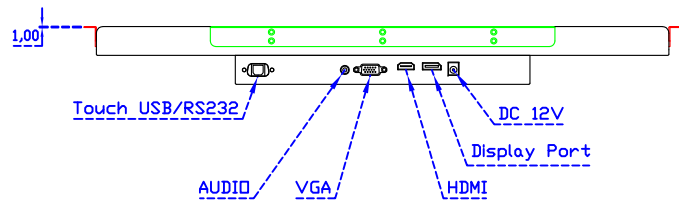

### Software Feature :

Calibration	Fast full oriental 4 points position
Compensation	Edge compensation. Accuracy 25 points linearity compensation
Draw Test	Position and linearity verification
Controller	Support multiple controllers
Languages	English · Simple Chinese · Traditional Chinese · Japanese · French · German · Spanish · Korean · Arabic · Czech · Danish · Dutch · Greek · Hungarian · Italian · Norwegian · Russian · Polish · Portuguese · Slovenian · Swedish · Thai · Turkish
Mouse Emulator	Right / left button emulation. Auto Right / left Click ( PDA function )
Touch Style	Drawing a Mode · button a Mode · Touch Off/ on Switch
Double Click	Configurable double click speed · Configurable double click area
Sound Modes	No sound · Touch down · Touch up
COM Port Support	COM1 ~ COM255 for Windows and Linux COM1 ~ COM8 for MS- DOS
Display Support	display rotation · Support multiple monitors
Support O.S	All Windows-32/64bit O.S Android ; Linux ; MAC

AIM-TM5R215-R07W Y

**3 Year Warranty**  
LCD Panel 1 Year

21.5" Touch Monitor.  
(VESA Mount)

AIM-TMxxxx215-R07W

21.5" Embedded Touch Monitor.  
(Open Frame)

AIM-TMOPxxxx215-R07W

21.5" Desktop Touch Monitor.  
(Foldable Stand)

AIM-TMxxxx215-R07W A

DC 12V/DP/HDMI/VGA/Audio

Touch USB/RS232

21.5" Desktop Touch Monitor.  
(Photo Stand)

AIM-TMxxxx215-R07W P

21.5" Desktop Touch Monitor.  
(PDS Stand)

AIM-TMxxxx215-R07W V

21.5" Desktop Touch Monitor.  
(Ergonomic Stand)