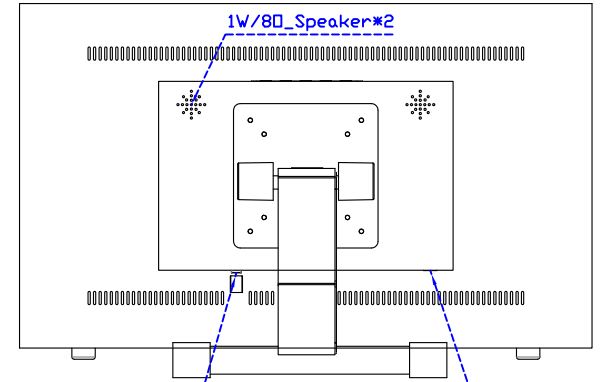

AIM-TM5R215-R07W Y

**3 Year Warranty**  
LCD Panel 1 Year

21.5" Touch Monitor.  
(VESA Mount)

AIM-TMxxxx215-R07W

21.5" Embedded Touch Monitor.  
(Open Frame)

AIM-TMOPxxxx215-R07W

21.5" Desktop Touch Monitor.  
(Foldable Stand)

AIM-TMxxxx215-R07W A

DC 12V/DP/HDMI/VGA/Audio

Touch USB/RS232

21.5" Desktop Touch Monitor.  
(Photo Stand)

AIM-TMxxxx215-R07W P

21.5" Desktop Touch Monitor.  
(PDS Stand)

AIM-TMxxxx215-R07W V

21.5" Desktop Touch Monitor.  
(Ergonomic Stand)