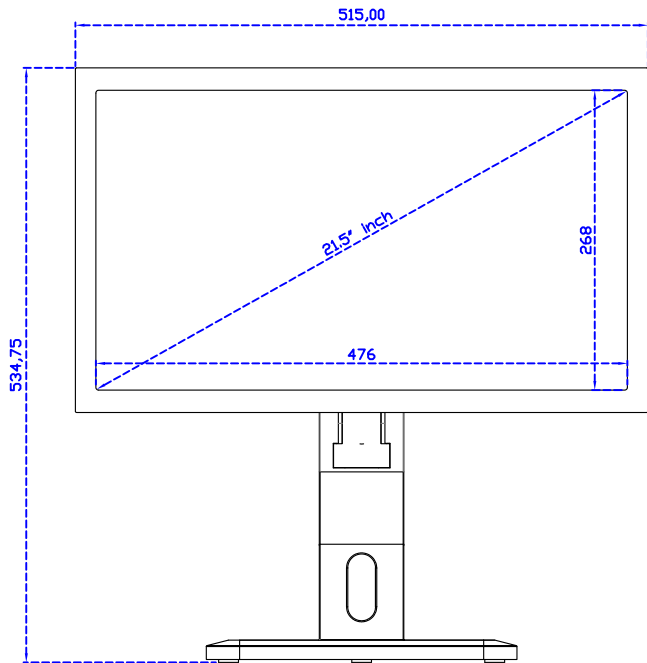

### Display Specifications :

Active Area	476 × 268 mm
Pixel Pitch	0.24795 × 0.24795 mm
Brightness	500 cd/m <sup>2</sup>
Contrast Ratio	1000 : 1
Resolution	1920 x 1080 ( Full HD )
Viewing Angle	L/R178° ; U/D178°
Response Time	14ms ( Tr + Tf )
Display Colors	16.7M
Display Modes	640×480 ; 800×600 ; 1024×768 ; 1280×720 ; 1280×800 ; 1280×1024 ; 1360×768 ; 1440×900 ; 1680×1050 ; 1920×1080
Signal input	VGA ; Audio ; Display Port ; HDMI
Speaker	1W ( 8Ω ) × 2
OSD Keyboard	⊙Power ⊙Auto adjust ⊕+ ⊖- ⊙Menu
Power Source	DC 12V ( DC Jack Φ2.1mm )
Power Consumption	≤26w
Storage 、 Operation	-20~60°C ; 0~50°C
VESA	75×75 ; 100×100 mm
Casing Colors	Black ( OEM other colors )
Casing Size 、 Weight	515 × 310 × 52 mm ; 5.7 kg ( W×H×D ) ( Without Stand )
Carton 、 gross weight	667 × 400 × 170 mm ; 7.2 kg ( W×H×D )
Accessory	VGA cable / HDMI cable / Audio cable / AC100~240V Adapter / Power cable / USB or RS232 cable / Touch pen / Cleaning wipes / Driver Disk ※DP cable ( Optional )

## 21.5" Resistive Single Touch Monitor

AIM-TMxxxx215-R07W A

DC 12V/DP/HDMI/VGA/Audio

Touch USB/RS232

21.5" Desktop Touch Monitor.  
(Photo Stand)

AIM-TMxxxx215-R07W P

21.5" Desktop Touch Monitor.  
(PDS Stand)

AIM-TMxxxx215-R07W V

21.5" Desktop Touch Monitor.  
(Ergonomic Stand)