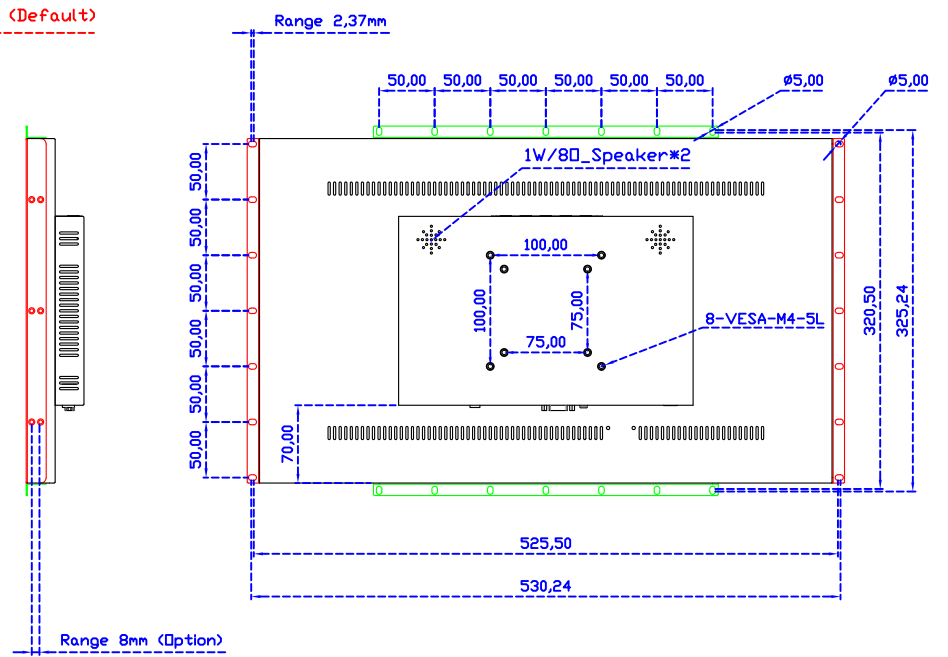

### Display Specifications :

Active Area	476 × 268 mm
Pixel Pitch	0.24795 × 0.24795 mm
Brightness	500 cd/m <sup>2</sup>
Contrast Ratio	1000 : 1
Resolution	1920 x 1080 ( Full HD )
Viewing Angle	L/R178° ; U/D178°
Response Time	14ms ( Tr + Tf )
Display Colors	16.7M
Display Modes	640×480 ; 800×600 ; 1024×768 ; 1280×720 ; 1280×800 ; 1280×1024 ; 1360×768 ; 1440×900 ; 1680×1050 ; 1920×1080
Signal input	VGA ; Audio ; Display Port ; HDMI
Speaker	1W ( 8Ω ) × 2
OSD Keyboard	⊙Power ⊙Auto adjust ⊕+ ⊖- ⊙Menu
Power Source	DC 12V ( DC Jack Φ2.1mm )
Power Consumption	≤26w
Storage 、 Operation	-20~60°C ; 0~50°C
VESA	75×75 ; 100×100 mm
Casing Colors	Black ( OEM other colors )
Casing Size 、 Weight	515 × 310 × 52 mm ; 5.7 kg ( W×H×D ) ( Without Stand )
Carton 、 gross weight	667 × 400 × 170 mm ; 7.2 kg ( W×H×D )
Accessory	VGA cable / HDMI cable / Audio cable / AC100~240V Adapter / Power cable / USB or RS232 cable / Touch pen / Cleaning wipes / Driver Disk ※DP cable ( Optional )

## 21.5" Resistive Single Touch Monitor

AIM-TM5R215-R07W Y

**3 Year Warranty**  
LCD Panel 1 Year

21.5" Touch Monitor.  
(VESA Mount)

AIM-TMxxxx215-R07W

21.5" Embedded Touch Monitor.  
(Open Frame)

AIM-TMOPxxxx215-R07W

21.5" Desktop Touch Monitor.  
(Foldable Stand)

AIM-TMxxxx215-R07W A

DC 12V/DP/HDMI/VGA/Audio

Touch USB/RS232

21.5" Desktop Touch Monitor.  
(Photo Stand)

AIM-TMxxxx215-R07W P

21.5" Desktop Touch Monitor.  
(PDS Stand)

AIM-TMxxxx215-R07W V

21.5" Desktop Touch Monitor.  
(Ergonomic Stand)