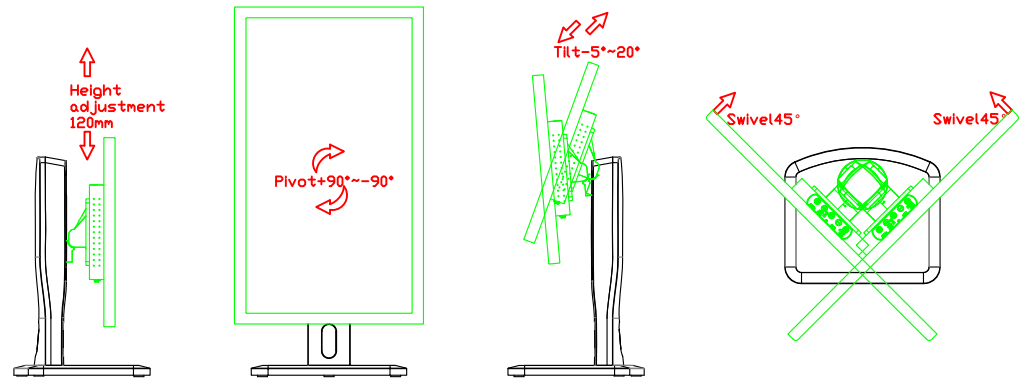

AIM-TMxxxx215-R07W A

DC 12V/DP/HDMI/VGA/Audio

Touch USB/RS232

21.5" Desktop Touch Monitor.  
(Photo Stand)

AIM-TMxxxx215-R07W P

21.5" Desktop Touch Monitor.  
(PDS Stand)

AIM-TMxxxx215-R07W V

21.5" Desktop Touch Monitor.  
(Ergonomic Stand)