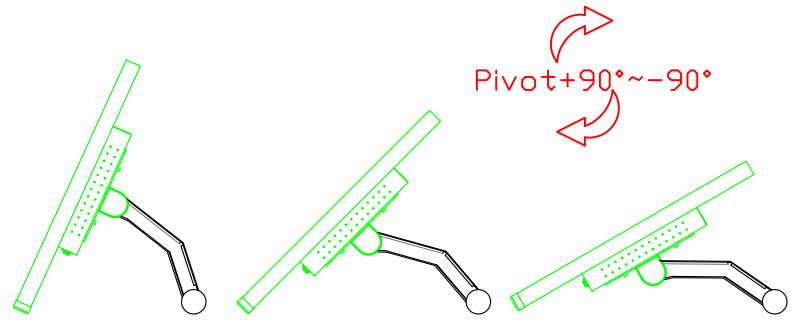

DC 12V/DP/HDMI/VGA/Audio

Touch USB/RS232

21.5" Desktop Touch Monitor.
(Photo Stand)

AIM-TMxxxx215-R07W P