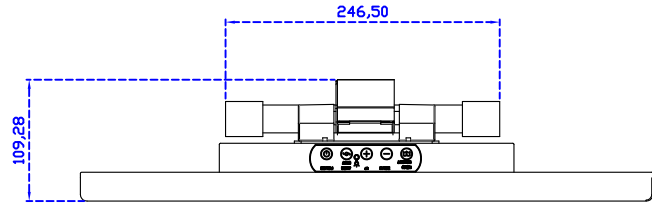

DC 12V/DP/HDMI/VGA/Audio

Touch USB/RS232

21.5" Desktop Touch Monitor.
(Photo Stand)

AIM-TMxxxx215-R07W P