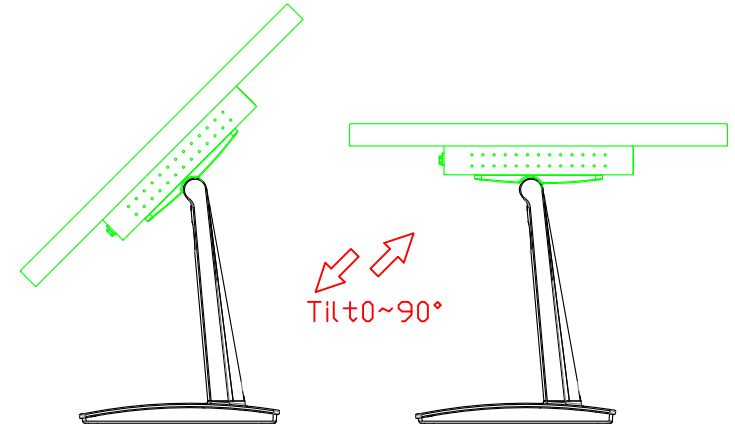

AIM-TMxxxx215-R07W A

DC 12V/DP/HDMI/VGA/Audio

Touch USB/RS232

21.5" Desktop Touch Monitor.  
(Photo Stand)

AIM-TMxxxx215-R07W P

21.5" Desktop Touch Monitor.  
(PDS Stand)

AIM-TMxxxx215-R07W V

21.5" Desktop Touch Monitor.  
(Ergonomic Stand)