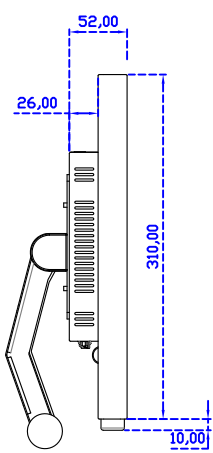

### Display Specifications :

Active Area	476 × 268 mm
Pixel Pitch	0.24795 × 0.24795 mm
Brightness	500 cd/m <sup>2</sup>
Contrast Ratio	1000 : 1
Resolution	1920 x 1080 ( Full HD )
Viewing Angle	L/R178° ; U/D178°
Response Time	14ms ( Tr + Tf )
Display Colors	16.7M
Display Modes	640×480 ; 800×600 ; 1024×768 ; 1280×720 ; 1280×800 ; 1280×1024 ; 1360×768 ; 1440×900 ; 1680×1050 ; 1920×1080
Signal input	VGA ; Audio ; Display Port ; HDMI
Speaker	1W ( 8Ω ) × 2
OSD Keyboard	⊙Power ⊙Auto adjust ⊕+ ⊖- ⊙Menu
Power Source	DC 12V ( DC Jack Φ2.1mm )
Power Consumption	≤26w
Storage 、 Operation	-20~60°C ; 0~50°C
VESA	75×75 ; 100×100 mm
Casing Colors	Black ( OEM other colors )
Casing Size 、 Weight	515 × 310 × 52 mm ; 5.7 kg ( W×H×D ) ( Without Stand )
Carton 、 gross weight	667 × 400 × 170 mm ; 7.2 kg ( W×H×D )
Accessory	VGA cable / HDMI cable / Audio cable / AC100~240V Adapter / Power cable / USB or RS232 cable / Touch pen / Cleaning wipes / Driver Disk ※DP cable ( Optional )

AIM-TM5R215-R07W Y

**3 Year Warranty**  
LCD Panel 1 Year

21.5" Touch Monitor.  
(VESA Mount)

AIM-TMxxxx215-R07W

21.5" Embedded Touch Monitor.  
(Open Frame)

AIM-TMOPxxxx215-R07W

21.5" Desktop Touch Monitor.  
(Foldable Stand)

AIM-TMxxxx215-R07W A

DC 12V/DP/HDMI/VGA/Audio

Touch USB/RS232

21.5" Desktop Touch Monitor.  
(Photo Stand)

AIM-TMxxxx215-R07W P

21.5" Desktop Touch Monitor.  
(PDS Stand)

AIM-TMxxxx215-R07W V

21.5" Desktop Touch Monitor.  
(Ergonomic Stand)