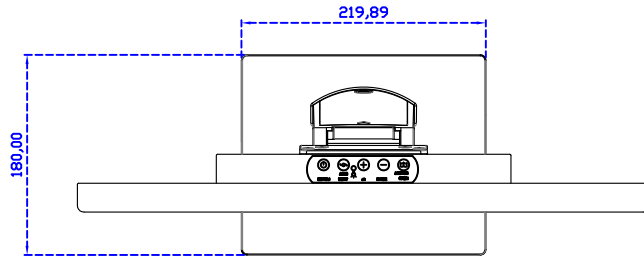

AIM-TMxxxx215-R07W A

DC 12V/DP/HDMI/VGA/Audio

Touch USB/RS232

21.5" Desktop Touch Monitor.  
(Photo Stand)

AIM-TMxxxx215-R07W P

21.5" Desktop Touch Monitor.  
(PDS Stand)

AIM-TMxxxx215-R07W V

21.5" Desktop Touch Monitor.  
(Ergonomic Stand)