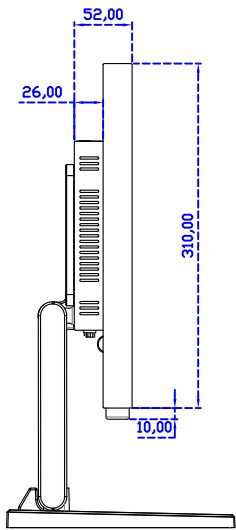

### Display Specifications :

Active Area	476 × 268 mm
Pixel Pitch	0.24795 × 0.24795 mm
Brightness	500 cd/m <sup>2</sup>
Contrast Ratio	1000 : 1
Resolution	1920 x 1080 ( Full HD )
Viewing Angle	L/R178° ; U/D178°
Response Time	14ms ( Tr + Tf )
Display Colors	16.7M
Display Modes	640×480 ; 800×600 ; 1024×768 ; 1280×720 ; 1280×800 ; 1280×1024 ; 1360×768 ; 1440×900 ; 1680×1050 ; 1920×1080
Signal input	VGA ; Audio ; Display Port ; HDMI
Speaker	1W ( 8Ω ) × 2
OSD Keyboard	⊙Power ⊙Auto adjust ⊕+ ⊖- ⊙Menu
Power Source	DC 12V ( DC Jack Φ2.1mm )
Power Consumption	≤26w
Storage 、 Operation	-20~60°C ; 0~50°C
VESA	75×75 ; 100×100 mm
Casing Colors	Black ( OEM other colors )
Casing Size 、 Weight	515 × 310 × 52 mm ; 5.7 kg ( W×H×D ) ( Without Stand )
Carton 、 gross weight	667 × 400 × 170 mm ; 7.2 kg ( W×H×D )
Accessory	VGA cable / HDMI cable / Audio cable / AC100~240V Adapter / Power cable / USB or RS232 cable / Touch pen / Cleaning wipes / Driver Disk ※DP cable ( Optional )

AIM-TM5R215-R07W Y

**3 Year Warranty**  
LCD Panel 1 Year

21.5" Touch Monitor.  
(VESA Mount)

AIM-TMxxxx215-R07W

21.5" Embedded Touch Monitor.  
(Open Frame)

AIM-TMOPxxxx215-R07W

21.5" Desktop Touch Monitor.  
(Foldable Stand)

AIM-TMxxxx215-R07W A

DC 12V/DP/HDMI/VGA/Audio

Touch USB/RS232

21.5" Desktop Touch Monitor.  
(Photo Stand)

AIM-TMxxxx215-R07W P

21.5" Desktop Touch Monitor.  
(PDS Stand)

AIM-TMxxxx215-R07W V

21.5" Desktop Touch Monitor.  
(Ergonomic Stand)