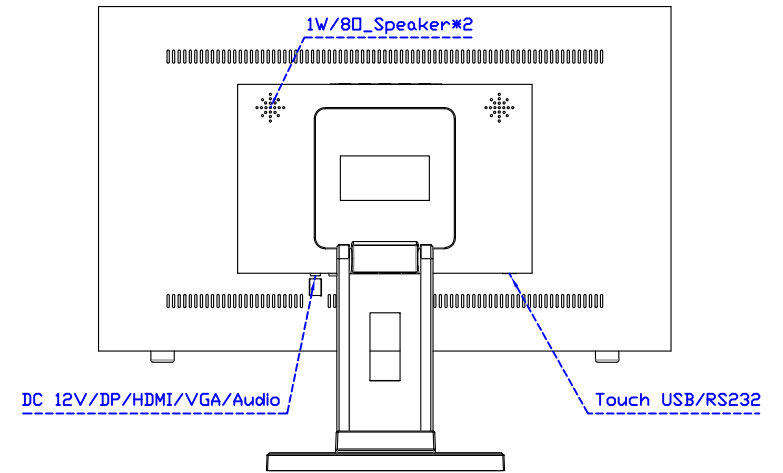

### Software Feature :

Calibration	Fast full oriental 4 points position
Compensation	Edge compensation. Accuracy 25 points linearity compensation
Draw Test	Position and linearity verification
Controller	Support multiple controllers
Languages	English · Simple Chinese · Traditional Chinese · Japanese · French · German · Spanish · Korean · Arabic · Czech · Danish · Dutch · Greek · Hungarian · Italian · Norwegian · Russian · Polish · Portuguese · Slovenian · Swedish · Thai · Turkish
Mouse Emulator	Right / left button emulation. Auto Right / left Click ( PDA function )
Touch Style	Drawing a Mode · button a Mode · Touch Off/ on Switch
Double Click	Configurable double click speed · Configurable double click area
Sound Modes	No sound · Touch down · Touch up
COM Port Support	COM1 ~ COM255 for Windows and Linux COM1 ~ COM8 for MS- DOS
Display Support	display rotation · Support multiple monitors
Support O.S	All Windows-32/64bit O.S Android ; Linux ; MAC

AIM-TM5R215-R07W Y

**3 Year Warranty**  
LCD Panel 1 Year

21.5" Touch Monitor.  
(VESA Mount)

AIM-TMxxxx215-R07W

21.5" Embedded Touch Monitor.  
(Open Frame)

AIM-TMOPxxxx215-R07W

21.5" Desktop Touch Monitor.  
(Foldable Stand)

AIM-TMxxxx215-R07W A

DC 12V/DP/HDMI/VGA/Audio

Touch USB/RS232

21.5" Desktop Touch Monitor.  
(Photo Stand)

AIM-TMxxxx215-R07W P

21.5" Desktop Touch Monitor.  
(PDS Stand)

AIM-TMxxxx215-R07W V

21.5" Desktop Touch Monitor.  
(Ergonomic Stand)