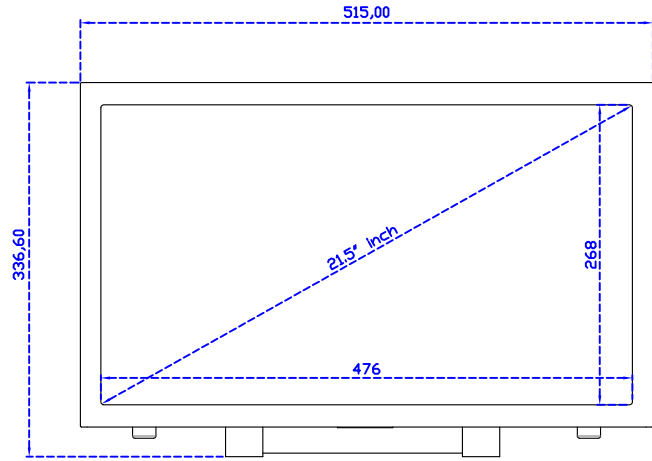

DC 12V/DP/HDMI/VGA/Audio

Touch USB/RS232

21.5" Desktop Touch Monitor.
(Photo Stand)

AIM-TMxxxx215-R07W P