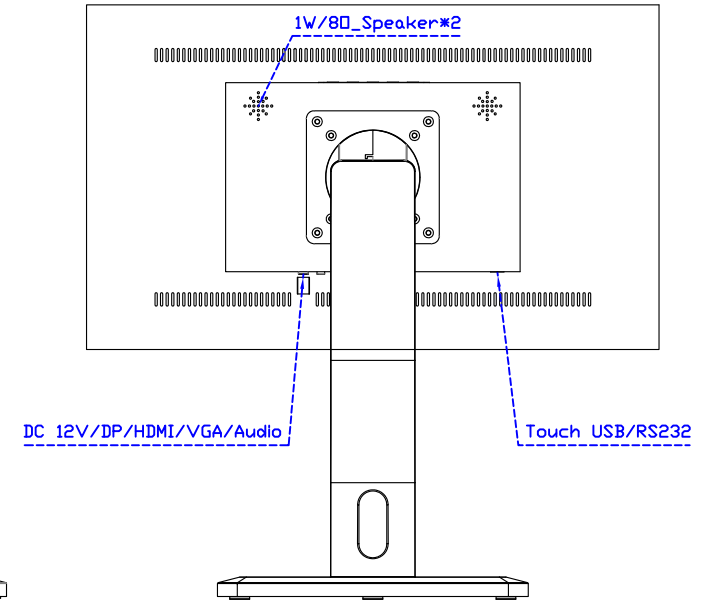

AIM-TM5R215-R07W Y

**3 Year Warranty**  
LCD Panel 1 Year

21.5" Touch Monitor.  
(VESA Mount)

AIM-TMxxxx215-R07W

21.5" Embedded Touch Monitor.  
(Open Frame)

AIM-TMOPxxxx215-R07W

21.5" Desktop Touch Monitor.  
(Foldable Stand)

AIM-TMxxxx215-R07W A

DC 12V/DP/HDMI/VGA/Audio

Touch USB/RS232

21.5" Desktop Touch Monitor.  
(Photo Stand)

AIM-TMxxxx215-R07W P

21.5" Desktop Touch Monitor.  
(PDS Stand)

AIM-TMxxxx215-R07W V

21.5" Desktop Touch Monitor.  
(Ergonomic Stand)