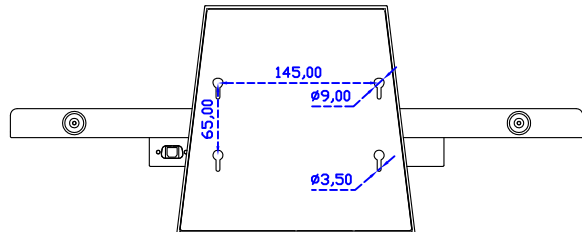

### Software Feature :

Calibration	Fast full oriental 4 points position
Compensation	Edge compensation. Accuracy 25 points linearity compensation
Draw Test	Position and linearity verification
Controller	Support multiple controllers
Languages	English · Simple Chinese · Traditional Chinese · Japanese · French · German · Spanish · Korean · Arabic · Czech · Danish · Dutch · Greek · Hungarian · Italian · Norwegian · Russian · Polish · Portuguese · Slovenian · Swedish · Thai · Turkish
Mouse Emulator	Right / left button emulation. Auto Right / left Click ( PDA function )
Touch Style	Drawing a Mode · button a Mode · Touch Off/ on Switch
Double Click	Configurable double click speed · Configurable double click area
Sound Modes	No sound · Touch down · Touch up
COM Port Support	COM1 ~ COM255 for Windows and Linux COM1 ~ COM8 for MS- DOS
Display Support	display rotation · Support multiple monitors
Support O.S	All Windows-32/64bit O.S Android ; Linux ; MAC

AIM-TM5R215-R07W Y

**3 Year Warranty**  
LCD Panel 1 Year

21.5" Touch Monitor.  
(VESA Mount)

AIM-TMxxxx215-R07W

21.5" Embedded Touch Monitor.  
(Open Frame)

AIM-TMOPxxxx215-R07W

21.5" Desktop Touch Monitor.  
(Foldable Stand)