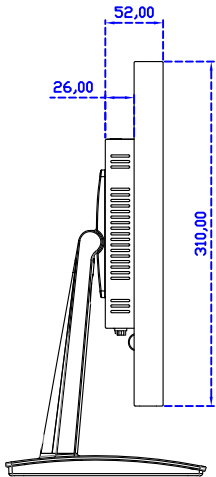

### Display Specifications :

Active Area	476 × 268 mm
Pixel Pitch	0.24795 × 0.24795 mm
Brightness	500 cd/m <sup>2</sup>
Contrast Ratio	1000 : 1
Resolution	1920 x 1080 ( Full HD )
Viewing Angle	L/R178° ; U/D178°
Response Time	14ms ( Tr + Tf )
Display Colors	16.7M
Display Modes	640×480 ; 800×600 ; 1024×768 ; 1280×720 ; 1280×800 ; 1280×1024 ; 1360×768 ; 1440×900 ; 1680×1050 ; 1920×1080
Signal input	VGA ; Audio ; Display Port ; HDMI
Speaker	1W ( 8Ω ) × 2
OSD Keyboard	⊙Power ⊙Auto adjust ⊕+ ⊖- ⊙Menu
Power Source	DC 12V ( DC Jack Φ2.1mm )
Power Consumption	≤26w
Storage 、 Operation	-20~60°C ; 0~50°C
VESA	75×75 ; 100×100 mm
Casing Colors	Black ( OEM other colors )
Casing Size 、 Weight	515 × 310 × 52 mm ; 5.7 kg ( W×H×D ) ( Without Stand )
Carton 、 gross weight	667 × 400 × 170 mm ; 7.2 kg ( W×H×D )
Accessory	VGA cable / HDMI cable / Audio cable / AC100~240V Adapter / Power cable / USB or RS232 cable / Touch pen / Cleaning wipes / Driver Disk ※DP cable ( Optional )

AIM-TM5R215-R07W Y

**3 Year Warranty**  
LCD Panel 1 Year

21.5" Touch Monitor.  
(VESA Mount)

AIM-TMxxxx215-R07W

21.5" Embedded Touch Monitor.  
(Open Frame)

AIM-TMOPxxxx215-R07W

21.5" Desktop Touch Monitor.  
(Foldable Stand)

AIM-TMxxxx215-R07W A

DC 12V/DP/HDMI/VGA/Audio

Touch USB/RS232

21.5" Desktop Touch Monitor.  
(Photo Stand)

AIM-TMxxxx215-R07W P

21.5" Desktop Touch Monitor.  
(PDS Stand)

AIM-TMxxxx215-R07W V

21.5" Desktop Touch Monitor.  
(Ergonomic Stand)