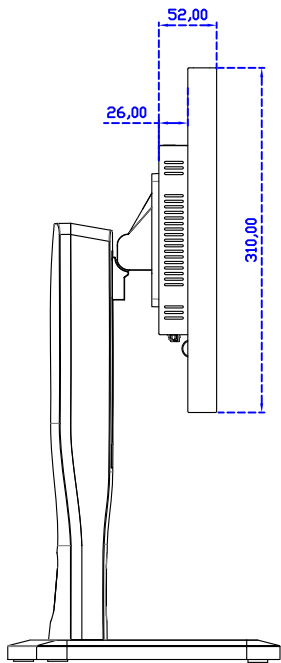

### Display Specifications :

Active Area	476 × 268 mm
Pixel Pitch	0.24795 × 0.24795 mm
Brightness	500 cd/m <sup>2</sup>
Contrast Ratio	1000 : 1
Resolution	1920 x 1080 ( Full HD )
Viewing Angle	L/R178° ; U/D178°
Response Time	14ms ( Tr + Tf )
Display Colors	16.7M
Display Modes	640×480 ; 800×600 ; 1024×768 ; 1280×720 ; 1280×800 ; 1280×1024 ; 1360×768 ; 1440×900 ; 1680×1050 ; 1920×1080
Signal input	VGA ; Audio ; Display Port ; HDMI
Speaker	1W ( 8Ω ) × 2
OSD Keyboard	⊙Power ⊙Auto adjust ⊕+ ⊖- ⊙Menu
Power Source	DC 12V ( DC Jack Φ2.1mm )
Power Consumption	≤26w
Storage 、 Operation	-20~60°C ; 0~50°C
VESA	75×75 ; 100×100 mm
Casing Colors	Black ( OEM other colors )
Casing Size 、 Weight	515 × 310 × 52 mm ; 5.7 kg ( W×H×D ) ( Without Stand )
Carton 、 gross weight	667 × 400 × 170 mm ; 7.2 kg ( W×H×D )
Accessory	VGA cable / HDMI cable / Audio cable / AC100~240V Adapter / Power cable / USB or RS232 cable / Touch pen / Cleaning wipes / Driver Disk ※DP cable ( Optional )

## 21.5" Resistive Single Touch Monitor

AIM-TM5R215-R07W Y

**3 Year Warranty**  
LCD Panel 1 Year

21.5" Touch Monitor.  
(VESA Mount)

AIM-TMxxxx215-R07W

21.5" Embedded Touch Monitor.  
(Open Frame)

AIM-TMOPxxxx215-R07W

21.5" Desktop Touch Monitor.  
(Foldable Stand)

AIM-TMxxxx215-R07W A

DC 12V/DP/HDMI/VGA/Audio

Touch USB/RS232

21.5" Desktop Touch Monitor.  
(Photo Stand)

AIM-TMxxxx215-R07W P

21.5" Desktop Touch Monitor.  
(PDS Stand)

AIM-TMxxxx215-R07W V

21.5" Desktop Touch Monitor.  
(Ergonomic Stand)