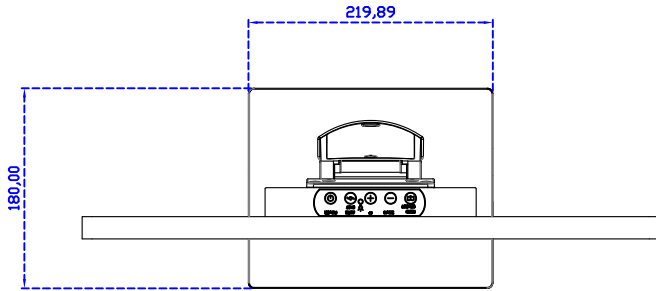

AIM-TMPCT215-R25W Y

**3 Year Warranty**  
LCD Panel 1 Year

21.5" Touch Monitor.  
 (VESA Mount)

---

AIM-TMPCT215-R25W

21.5" Embedded Touch Monitor.  
(Open Frame)

AIM-TM0PPCT215-R25W

21.5" Desktop Touch Monitor.  
(POS Stand)

AIM-TMPCT215-R25W V

21.5" Desktop Touch Monitor.  
(Ergonomic Stand)

AIM-TMPCT215-R25W Y