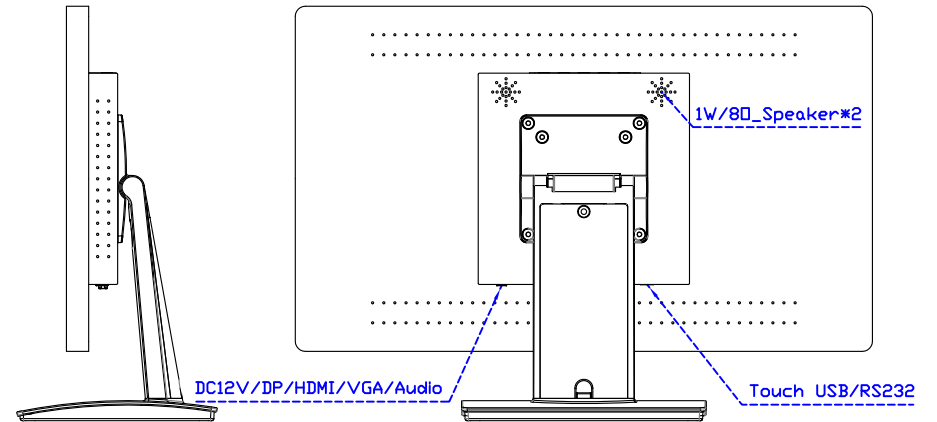

AIM-TMPCT215-R25W Y

**3 Year Warranty**  
LCD Panel 1 Year

21.5" Touch Monitor.  
 (VESA Mount)

---

AIM-TMPCT215-R25W

21.5" Embedded Touch Monitor.  
(Open Frame)

AIM-TM0PPCT215-R25W

21.5" Desktop Touch Monitor.  
(POS Stand)

AIM-TMPCT215-R25W V

21.5" Desktop Touch Monitor.  
(Ergonomic Stand)

AIM-TMPCT215-R25W Y