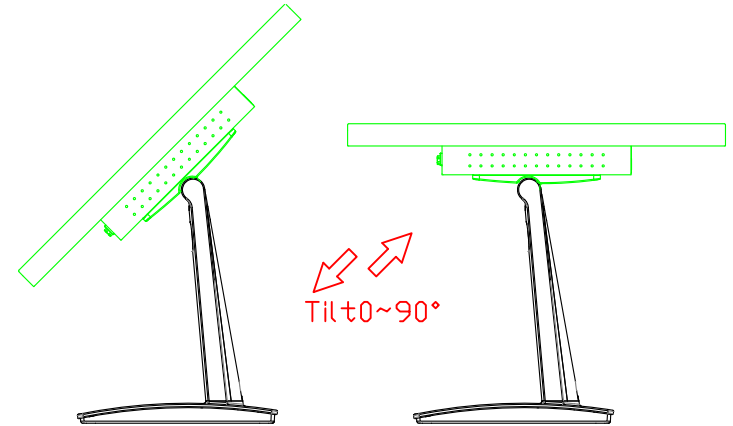

AIM-TMPCT215-R25W Y

**3 Year Warranty**  
LCD Panel 1 Year

21.5" Touch Monitor.  
 (VESA Mount)

---

AIM-TMPCT215-R25W

21.5" Embedded Touch Monitor.  
(Open Frame)

AIM-TM0PPCT215-R25W

21.5" Desktop Touch Monitor.  
(POS Stand)

AIM-TMPCT215-R25W V

21.5" Desktop Touch Monitor.  
(Ergonomic Stand)

AIM-TMPCT215-R25W Y