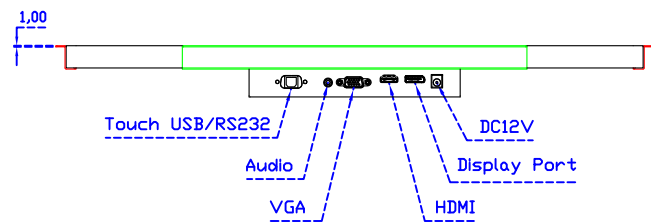

AIM-TMPCT215-R25W Y

**3 Year Warranty**  
LCD Panel 1 Year

21.5" Touch Monitor.  
 (VESA Mount)

---

AIM-TMPCT215-R25W

21.5" Embedded Touch Monitor.  
(Open Frame)

AIM-TM0PPCT215-R25W

21.5" Desktop Touch Monitor.  
(POS Stand)

AIM-TMPCT215-R25W V

21.5" Desktop Touch Monitor.  
(Ergonomic Stand)

AIM-TMPCT215-R25W Y