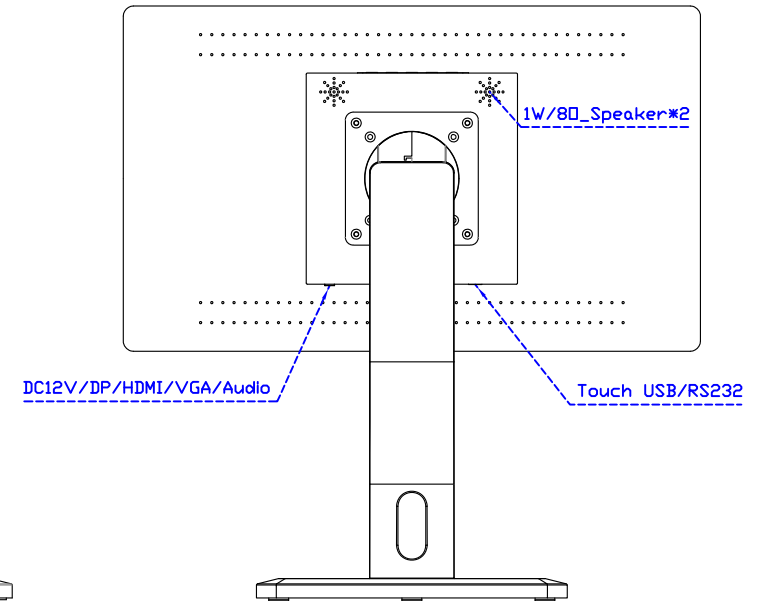

AIM-TMPCT215-R25W Y

**3 Year Warranty**  
LCD Panel 1 Year

21.5" Touch Monitor.  
 (VESA Mount)

---

AIM-TMPCT215-R25W

21.5" Embedded Touch Monitor.  
(Open Frame)

AIM-TM0PPCT215-R25W

21.5" Desktop Touch Monitor.  
(POS Stand)

AIM-TMPCT215-R25W V

21.5" Desktop Touch Monitor.  
(Ergonomic Stand)

AIM-TMPCT215-R25W Y