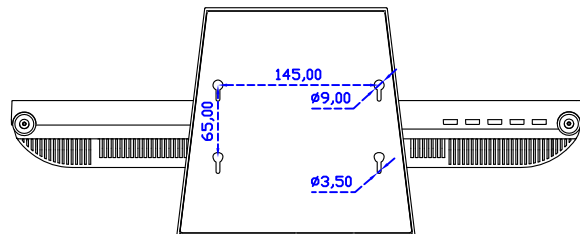

AIM-TM5R220-V05W

AIM-TM5R220-Y05W

3 Year Warranty
LCD Panel 1 Year

22" Touch Monitor.
(VESA Mount)

AIM-TM5R220-G05W N

22" Desktop Touch Monitor.
(Foldable Stand)

AIM-TM5R220-G05W

Audio/VGA/DVI/DC12V

Touch USB/RS232

22" Desktop Touch Monitor.
(Photo Stand)

AIM-TM5R220-P05W

Audio/VGA/DVI/DC12V

Touch USB/RS232

22" Desktop Touch Monitor.
(POS Stand)

AIM-TM5R220-V05W

22" Desktop Touch Monitor.
(Ergonomic Stand)