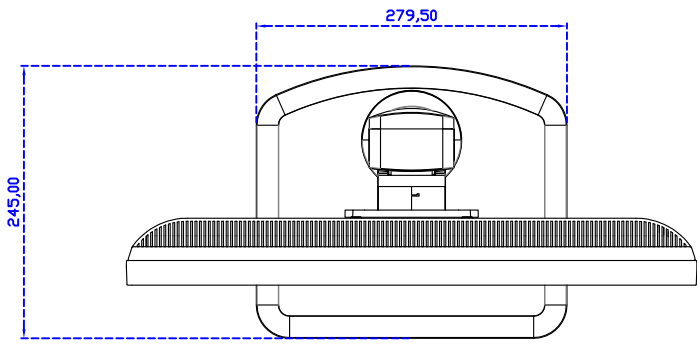

Touch USB/RS232

22" Desktop Touch Monitor.
(Photo Stand)

AIM-TM5R220-P05W

Audio/VGA/DVI/DC12V

Touch USB/RS232

22" Desktop Touch Monitor.
(POS Stand)

AIM-TM5R220-V05W

22" Desktop Touch Monitor.
(Ergonomic Stand)