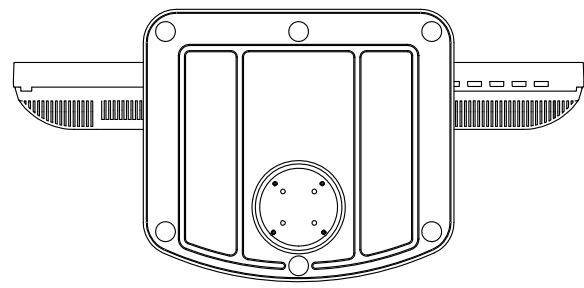

Touch USB/RS232

22" Desktop Touch Monitor.
(Photo Stand)

AIM-TM5R220-P05W

Audio/VGA/DVI/DC12V

Touch USB/RS232

22" Desktop Touch Monitor.
(POS Stand)

AIM-TM5R220-V05W

22" Desktop Touch Monitor.
(Ergonomic Stand)