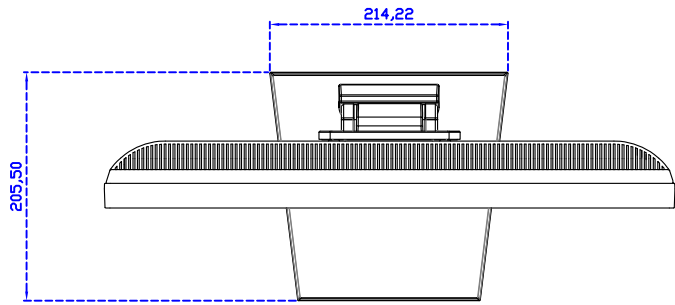

AIM-TM5R220-V05W

AIM-TM5R220-Y05W

3 Year Warranty
LCD Panel 1 Year

22" Touch Monitor.
(VESA Mount)

AIM-TM5R220-G05W N

22" Desktop Touch Monitor.
(Foldable Stand)

AIM-TM5R220-G05W

Audio/VGA/DVI/DC12V

Touch USB/RS232

22" Desktop Touch Monitor.
(Photo Stand)

AIM-TM5R220-P05W

Audio/VGA/DVI/DC12V

Touch USB/RS232

22" Desktop Touch Monitor.
(POS Stand)

AIM-TM5R220-V05W

22" Desktop Touch Monitor.
(Ergonomic Stand)