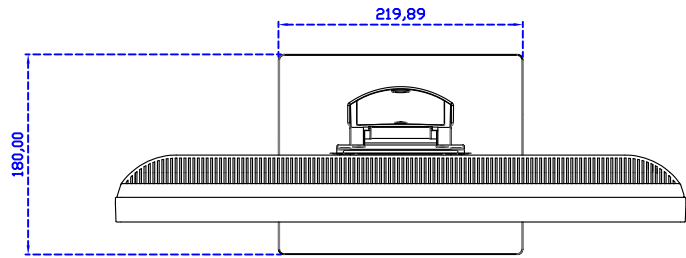

AIM-TM5R220-V05W

AIM-TM5R220-Y05W

3 Year Warranty
LCD Panel 1 Year

22" Touch Monitor.
(VESA Mount)

AIM-TM5R220-G05W N

22" Desktop Touch Monitor.
(Foldable Stand)

AIM-TM5R220-G05W

Audio/VGA/DVI/DC12V

Touch USB/RS232

22" Desktop Touch Monitor.
(Photo Stand)

AIM-TM5R220-P05W

Audio/VGA/DVI/DC12V

Touch USB/RS232

22" Desktop Touch Monitor.
(POS Stand)

AIM-TM5R220-V05W

22" Desktop Touch Monitor.
(Ergonomic Stand)