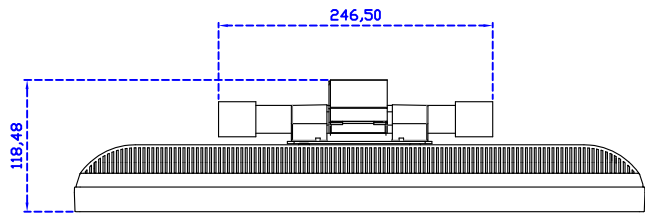

Audio/VGA/DVI/DC12V

Touch USB/RS232