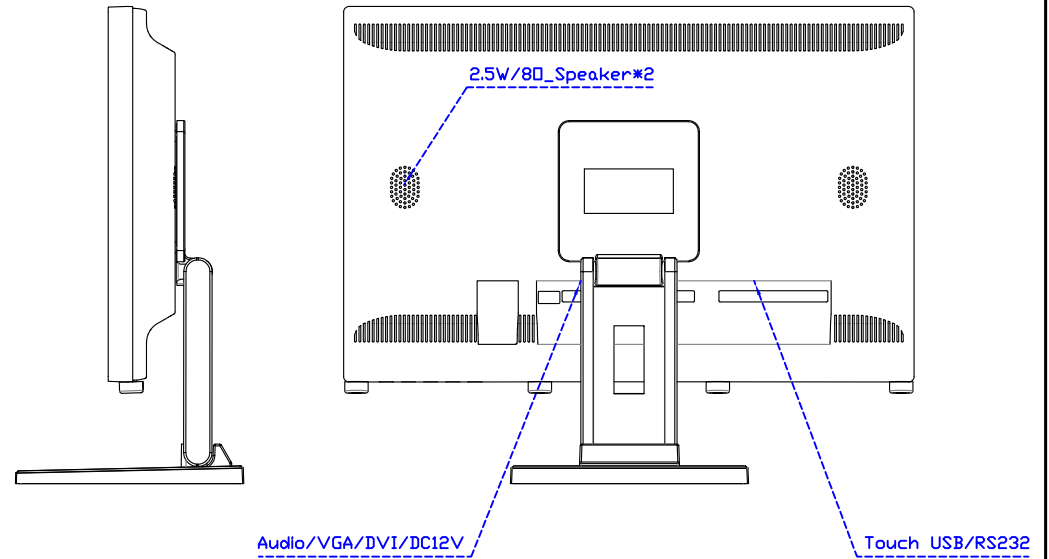

AIM-TM5R220-V05W

AIM-TM5R220-Y05W

3 Year Warranty
LCD Panel 1 Year

22" Touch Monitor.
(VESA Mount)

AIM-TM5R220-G05W N

22" Desktop Touch Monitor.
(Foldable Stand)

AIM-TM5R220-G05W

Audio/VGA/DVI/DC12V

Touch USB/RS232

22" Desktop Touch Monitor.
(Photo Stand)

AIM-TM5R220-P05W

Audio/VGA/DVI/DC12V

Touch USB/RS232

22" Desktop Touch Monitor.
(POS Stand)

AIM-TM5R220-V05W

22" Desktop Touch Monitor.
(Ergonomic Stand)