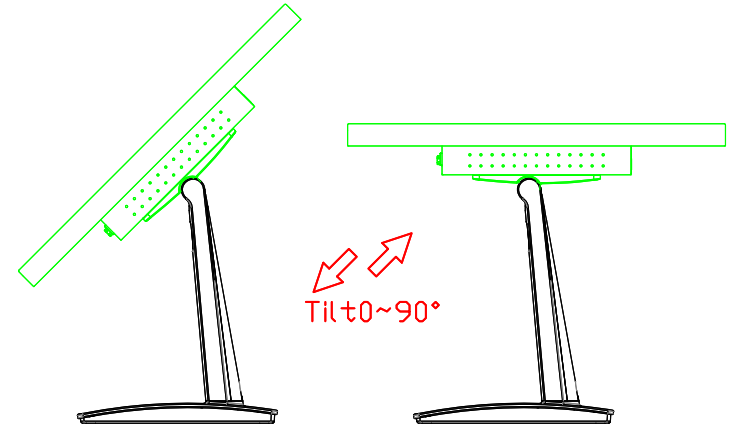

AIM-TM5R220-V05W

AIM-TM5R220-Y05W

3 Year Warranty
LCD Panel 1 Year

22" Touch Monitor.
(VESA Mount)

AIM-TM5R220-G05W N

22" Desktop Touch Monitor.
(Foldable Stand)

AIM-TM5R220-G05W

Audio/VGA/DVI/DC12V

Touch USB/RS232

22" Desktop Touch Monitor.
(Photo Stand)

AIM-TM5R220-P05W

Audio/VGA/DVI/DC12V

Touch USB/RS232

22" Desktop Touch Monitor.
(POS Stand)

AIM-TM5R220-V05W

22" Desktop Touch Monitor.
(Ergonomic Stand)