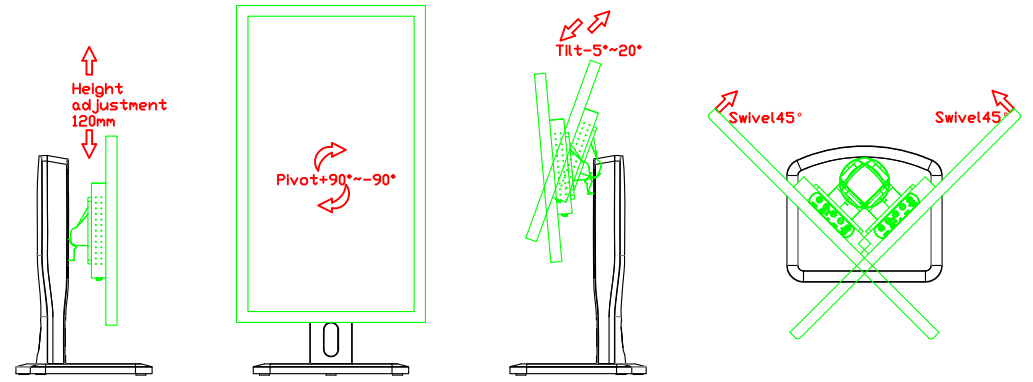

Touch USB/RS232

22" Desktop Touch Monitor.
(Photo Stand)

AIM-TM5R220-P05W

Audio/VGA/DVI/DC12V

Touch USB/RS232

22" Desktop Touch Monitor.
(POS Stand)

AIM-TM5R220-V05W

22" Desktop Touch Monitor.
(Ergonomic Stand)