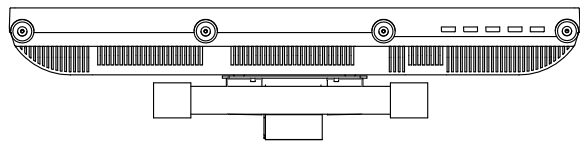

22" Desktop Touch Monitor.
(Photo Stand)

AIM-TM5R220-P05W