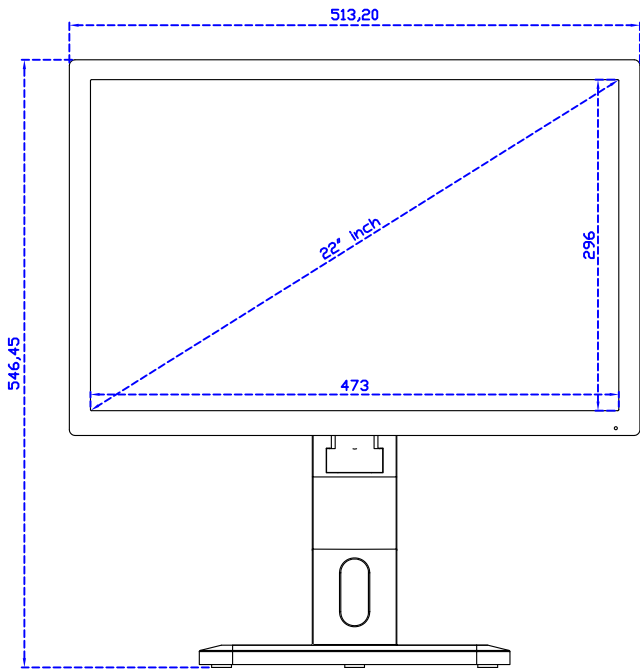

Touch USB/RS232

22" Desktop Touch Monitor.
(Photo Stand)

AIM-TM5R220-P05W

Audio/VGA/DVI/DC12V

Touch USB/RS232

22" Desktop Touch Monitor.
(POS Stand)

AIM-TM5R220-V05W

22" Desktop Touch Monitor.
(Ergonomic Stand)