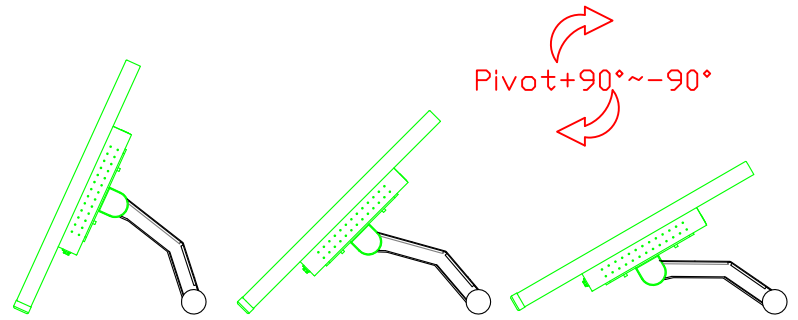

AIM-TM5R220-V05W

AIM-TM5R220-Y05W

3 Year Warranty
LCD Panel 1 Year

22" Touch Monitor.
(VESA Mount)

AIM-TM5R220-G05W N

22" Desktop Touch Monitor.
(Foldable Stand)

AIM-TM5R220-G05W

Audio/VGA/DVI/DC12V

Touch USB/RS232

22" Desktop Touch Monitor.
(Photo Stand)

AIM-TM5R220-P05W

Audio/VGA/DVI/DC12V

Touch USB/RS232

22" Desktop Touch Monitor.
(POS Stand)

AIM-TM5R220-V05W

22" Desktop Touch Monitor.
(Ergonomic Stand)