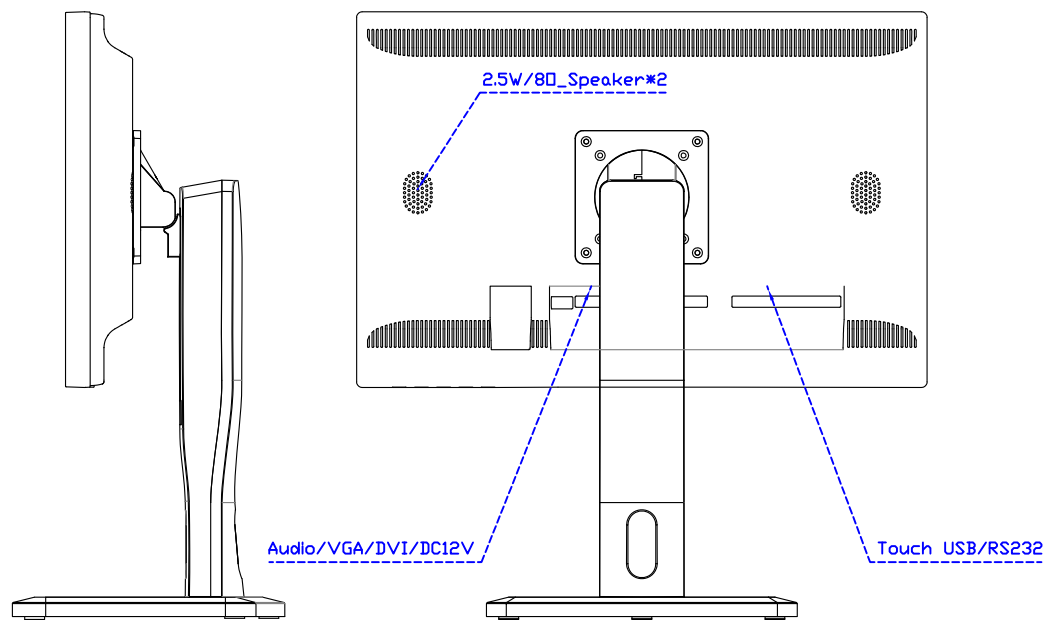

Touch USB/RS232

22" Desktop Touch Monitor.
(Photo Stand)

AIM-TM5R220-P05W

Audio/VGA/DVI/DC12V

Touch USB/RS232

22" Desktop Touch Monitor.
(POS Stand)

AIM-TM5R220-V05W

22" Desktop Touch Monitor.
(Ergonomic Stand)