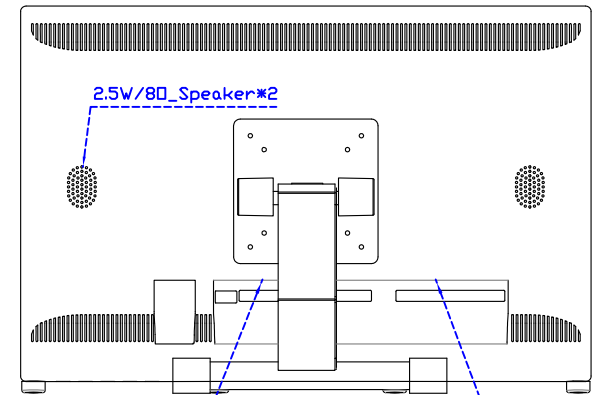

AIM-TM5R220-V05W

AIM-TM5R220-Y05W

3 Year Warranty
LCD Panel 1 Year

22" Touch Monitor.
(VESA Mount)

AIM-TM5R220-G05W N

22" Desktop Touch Monitor.
(Foldable Stand)

AIM-TM5R220-G05W

Audio/VGA/DVI/DC12V

Touch USB/RS232

22" Desktop Touch Monitor.
(Photo Stand)

AIM-TM5R220-P05W

Audio/VGA/DVI/DC12V

Touch USB/RS232

22" Desktop Touch Monitor.
(POS Stand)

AIM-TM5R220-V05W

22" Desktop Touch Monitor.
(Ergonomic Stand)