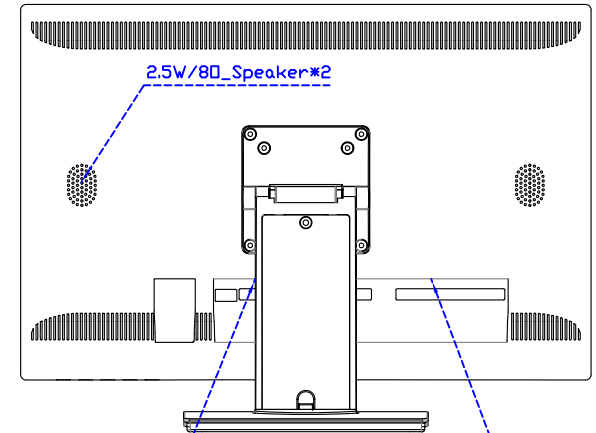

AIM-TM5R220-V05W

AIM-TM5R220-Y05W

3 Year Warranty
LCD Panel 1 Year

22" Touch Monitor.
(VESA Mount)

AIM-TM5R220-G05W N

22" Desktop Touch Monitor.
(Foldable Stand)

AIM-TM5R220-G05W

Audio/VGA/DVI/DC12V

Touch USB/RS232

22" Desktop Touch Monitor.
(Photo Stand)

AIM-TM5R220-P05W

Audio/VGA/DVI/DC12V

Touch USB/RS232

22" Desktop Touch Monitor.
(POS Stand)

AIM-TM5R220-V05W

22" Desktop Touch Monitor.
(Ergonomic Stand)