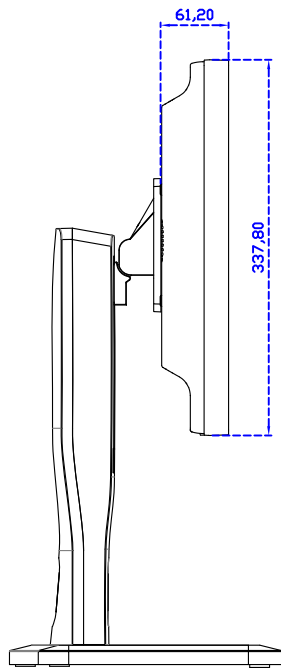

Touch USB/RS232

22" Desktop Touch Monitor.
(Photo Stand)

AIM-TM5R220-P05W

Audio/VGA/DVI/DC12V

Touch USB/RS232

22" Desktop Touch Monitor.
(POS Stand)

AIM-TM5R220-V05W

22" Desktop Touch Monitor.
(Ergonomic Stand)