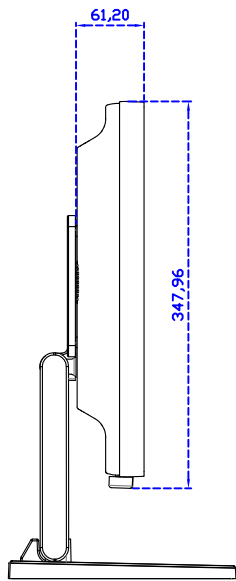

AIM-TM5R220-V05W

AIM-TM5R220-Y05W

3 Year Warranty
LCD Panel 1 Year

22" Touch Monitor.
(VESA Mount)

AIM-TM5R220-G05W N

22" Desktop Touch Monitor.
(Foldable Stand)

AIM-TM5R220-G05W

Audio/VGA/DVI/DC12V

Touch USB/RS232

22" Desktop Touch Monitor.
(Photo Stand)

AIM-TM5R220-P05W

Audio/VGA/DVI/DC12V

Touch USB/RS232

22" Desktop Touch Monitor.
(POS Stand)

AIM-TM5R220-V05W

22" Desktop Touch Monitor.
(Ergonomic Stand)