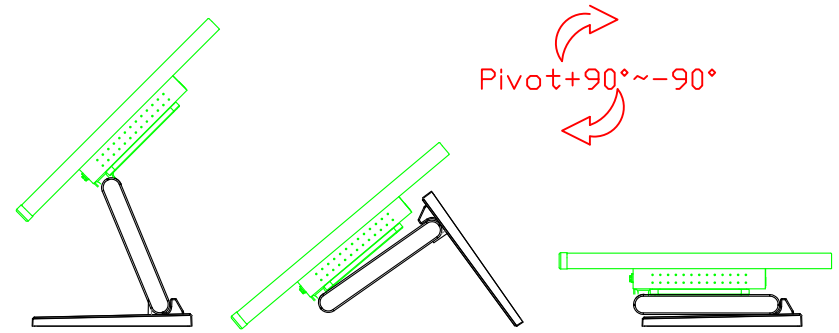

AIM-TM5R220-V05W

AIM-TM5R220-Y05W

3 Year Warranty
LCD Panel 1 Year

22" Touch Monitor.
(VESA Mount)

AIM-TM5R220-G05W N

22" Desktop Touch Monitor.
(Foldable Stand)

AIM-TM5R220-G05W

Audio/VGA/DVI/DC12V

Touch USB/RS232

22" Desktop Touch Monitor.
(Photo Stand)

AIM-TM5R220-P05W

Audio/VGA/DVI/DC12V

Touch USB/RS232

22" Desktop Touch Monitor.
(POS Stand)

AIM-TM5R220-V05W

22" Desktop Touch Monitor.
(Ergonomic Stand)