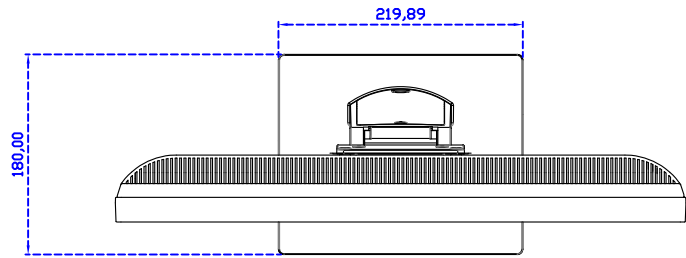

### Software Feature :

Calibration	Fast full oriental 4 points position
Compensation	Edge compensation. Accuracy 25 points linearity compensation
Draw Test	Position and linearity verification
Controller	Support multiple controllers
Languages	English · Simple Chinese · Traditional Chinese · Japanese · French · German · Spanish · Korean · Arabic · Czech · Danish · Dutch · Greek · Hungarian · Italian · Norwegian · Russian · Polish · Portuguese · Slovenian · Swedish · Thai · Turkish
Mouse Emulator	Right / left button emulation. Auto Right / left Click ( PDA function )
Touch Style	Drawing a Mode · button a Mode · Touch Off/ on Switch
Double Click	Configurable double click speed · Configurable double click area
Sound Modes	No sound · Touch down · Touch up
COM Port Support	COM1 ~ COM255 for Windows and Linux COM1 ~ COM8 for MS- DOS
Display Support	display rotation · Support multiple monitors
Support O.S	All Windows-32/64bit O.S Android ; Linux ; MAC

AIM-TM5R220-V05W

AIM-TM5R220-Y05W

**3 Year Warranty**  
LCD Panel 1 Year

22" Touch Monitor.  
(VESA Mount)

AIM-TM5R220-G05W N

22" Desktop Touch Monitor.  
(Foldable Stand)

AIM-TM5R220-G05W

Audio/VGA/DVI/DC12V

Touch USB/RS232

22" Desktop Touch Monitor.  
(Photo Stand)

AIM-TM5R220-P05W

Audio/VGA/DVI/DC12V

Touch USB/RS232

22" Desktop Touch Monitor.  
(POS Stand)

AIM-TM5R220-V05W

22" Desktop Touch Monitor.  
(Ergonomic Stand)