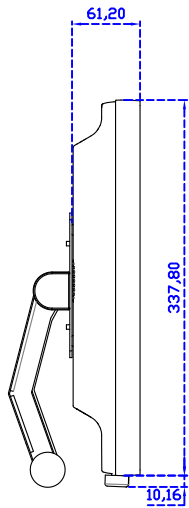

### Display Specifications :

Active Area	473 × 296 mm
Pixel Pitch	0.282 × 0.282 mm
Brightness	250 cd/m <sup>2</sup>
Contrast Ratio	1000 : 1
Resolution	1680 x 1050 ( WSXGA )
Viewing Angle	L/R178° ; U/D170°
Response Time	5ms ( Tr + Tf )
Display Colors	16.7M
Display Modes	640×480 ; 800×600 ; 1024×768 ; 1280×720 ; 1280×800 ; 1280×1024 ; 1360×768 ; 1440×900 ; 1680×1050
Signal input	VGA ; Audio ; DVI
Speaker	2.5W ( 8Ω ) × 2
OSD Keyboard	⊙Power ⊙Auto adjust ⊕ ⊖ ⊙Menu
Power Source	DC 12V ( DC Jack Φ2.5mm )
Power Consumption	≤24w
Storage 、 Operation	-20~60°C ; 0~50°C
VESA	100×100 mm
Casing Colors	Black ( White )
Casing Size 、 Weight	513.2 × 337.8 × 61.2 mm ; 6 kg ( W×H×D ) ( Without Stand )
Carton 、 gross weight	590 × 480 × 185 mm ; 7.6 kg ( W×H×D )
Accessory	VGA cable / Audio cable / AC100~240V Adapter / Power cable / USB or RS232 cable / Touch pen / Cleaning wipes / Driver Disk ※DVI cable ( Optional )

AIM-TM5R220-V05W

AIM-TM5R220-Y05W

**3 Year Warranty**  
LCD Panel 1 Year

22" Touch Monitor.  
(VESA Mount)

AIM-TM5R220-G05W N

22" Desktop Touch Monitor.  
(Foldable Stand)

AIM-TM5R220-G05W

Audio/VGA/DVI/DC12V

Touch USB/RS232

22" Desktop Touch Monitor.  
(Photo Stand)

AIM-TM5R220-P05W

Audio/VGA/DVI/DC12V

Touch USB/RS232

22" Desktop Touch Monitor.  
(POS Stand)

AIM-TM5R220-V05W

22" Desktop Touch Monitor.  
(Ergonomic Stand)