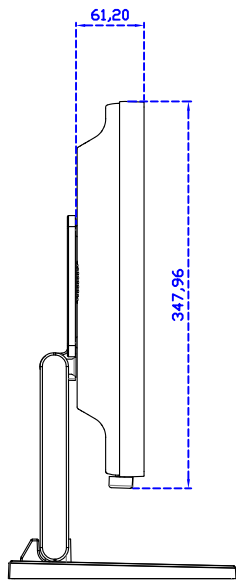

### Display Specifications :

Active Area	473 × 296 mm
Pixel Pitch	0.282 × 0.282 mm
Brightness	250 cd/m <sup>2</sup>
Contrast Ratio	1000 : 1
Resolution	1680 x 1050 ( WSXGA )
Viewing Angle	L/R178° ; U/D170°
Response Time	5ms ( Tr + Tf )
Display Colors	16.7M
Display Modes	640×480 ; 800×600 ; 1024×768 ; 1280×720 ; 1280×800 ; 1280×1024 ; 1360×768 ; 1440×900 ; 1680×1050
Signal input	VGA ; Audio ; DVI
Speaker	2.5W ( 8Ω ) × 2
OSD Keyboard	⊙Power ⊙Auto adjust ⊕ ⊖ ⊙Menu
Power Source	DC 12V ( DC Jack Φ2.5mm )
Power Consumption	≤24w
Storage 、 Operation	-20~60°C ; 0~50°C
VESA	100×100 mm
Casing Colors	Black ( White )
Casing Size 、 Weight	513.2 × 337.8 × 61.2 mm ; 6 kg ( W×H×D ) ( Without Stand )
Carton 、 gross weight	590 × 480 × 185 mm ; 7.6 kg ( W×H×D )
Accessory	VGA cable / Audio cable / AC100~240V Adapter / Power cable / USB or RS232 cable / Touch pen / Cleaning wipes / Driver Disk ※DVI cable ( Optional )

AIM-TM5R220-V05W

AIM-TM5R220-Y05W

**3 Year Warranty**  
LCD Panel 1 Year

22" Touch Monitor.  
(VESA Mount)

AIM-TM5R220-G05W N

22" Desktop Touch Monitor.  
(Foldable Stand)

AIM-TM5R220-G05W

Audio/VGA/DVI/DC12V

Touch USB/RS232

22" Desktop Touch Monitor.  
(Photo Stand)

AIM-TM5R220-P05W

Audio/VGA/DVI/DC12V

Touch USB/RS232

22" Desktop Touch Monitor.  
(POS Stand)

AIM-TM5R220-V05W

22" Desktop Touch Monitor.  
(Ergonomic Stand)