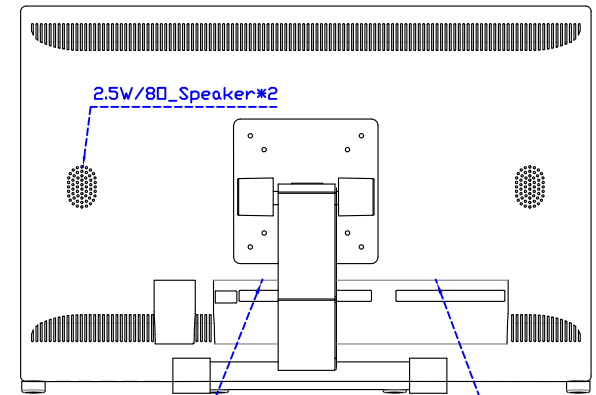

### Software Feature :

Calibration	Fast full oriental 4 points position
Compensation	Edge compensation. Accuracy 25 points linearity compensation
Draw Test	Position and linearity verification
Controller	Support multiple controllers
Languages	English · Simple Chinese · Traditional Chinese · Japanese · French · German · Spanish · Korean · Arabic · Czech · Danish · Dutch · Greek · Hungarian · Italian · Norwegian · Russian · Polish · Portuguese · Slovenian · Swedish · Thai · Turkish
Mouse Emulator	Right / left button emulation. Auto Right / left Click ( PDA function )
Touch Style	Drawing a Mode · button a Mode · Touch Off/ on Switch
Double Click	Configurable double click speed · Configurable double click area
Sound Modes	No sound · Touch down · Touch up
COM Port Support	COM1 ~ COM255 for Windows and Linux COM1 ~ COM8 for MS- DOS
Display Support	display rotation · Support multiple monitors
Support O.S	All Windows-32/64bit O.S Android ; Linux ; MAC

AIM-TM5R220-V05W

AIM-TM5R220-Y05W

**3 Year Warranty**  
LCD Panel 1 Year

22" Touch Monitor.  
(VESA Mount)

AIM-TM5R220-G05W N

22" Desktop Touch Monitor.  
(Foldable Stand)

AIM-TM5R220-G05W

Audio/VGA/DVI/DC12V

Touch USB/RS232

22" Desktop Touch Monitor.  
(Photo Stand)

AIM-TM5R220-P05W

Audio/VGA/DVI/DC12V

Touch USB/RS232

22" Desktop Touch Monitor.  
(POS Stand)

AIM-TM5R220-V05W

22" Desktop Touch Monitor.  
(Ergonomic Stand)