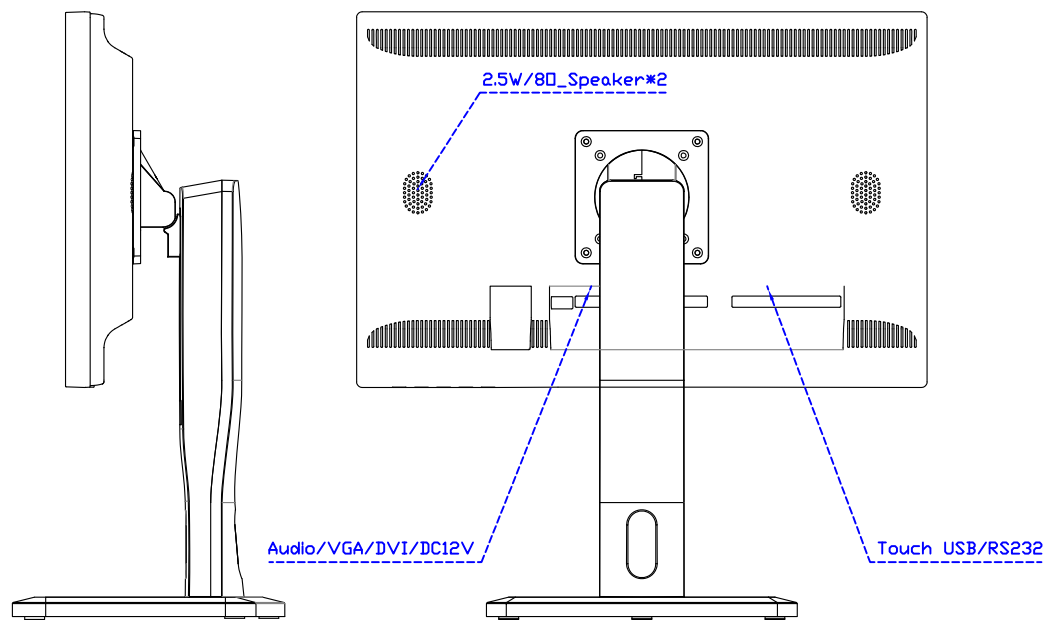

Touch USB/RS232

22" Desktop Touch Monitor.  
(Photo Stand)

AIM-TM5R220-P05W

Audio/VGA/DVI/DC12V

Touch USB/RS232

22" Desktop Touch Monitor.  
(POS Stand)

AIM-TM5R220-V05W

22" Desktop Touch Monitor.  
(Ergonomic Stand)