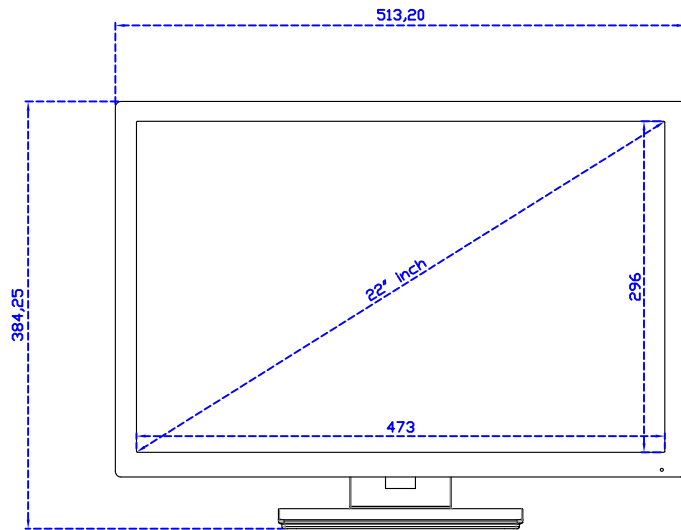

Audio/VGA/DVI/DC12V

Touch USB/RS232