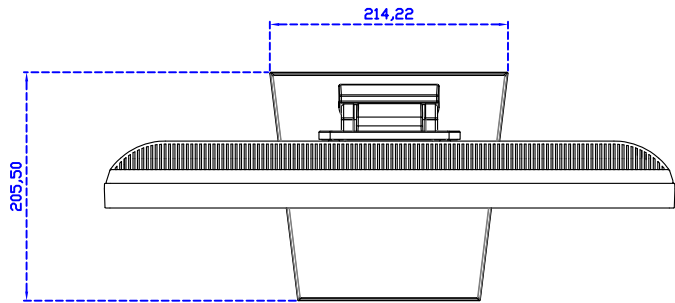

AIM-TM5R220-V05W

AIM-TM5R220-Y05W

**3 Year Warranty**  
LCD Panel 1 Year

22" Touch Monitor.  
(VESA Mount)

AIM-TM5R220-G05W N

22" Desktop Touch Monitor.  
(Foldable Stand)

AIM-TM5R220-G05W

Audio/VGA/DVI/DC12V

Touch USB/RS232

22" Desktop Touch Monitor.  
(Photo Stand)

AIM-TM5R220-P05W

Audio/VGA/DVI/DC12V

Touch USB/RS232

22" Desktop Touch Monitor.  
(POS Stand)

AIM-TM5R220-V05W

22" Desktop Touch Monitor.  
(Ergonomic Stand)