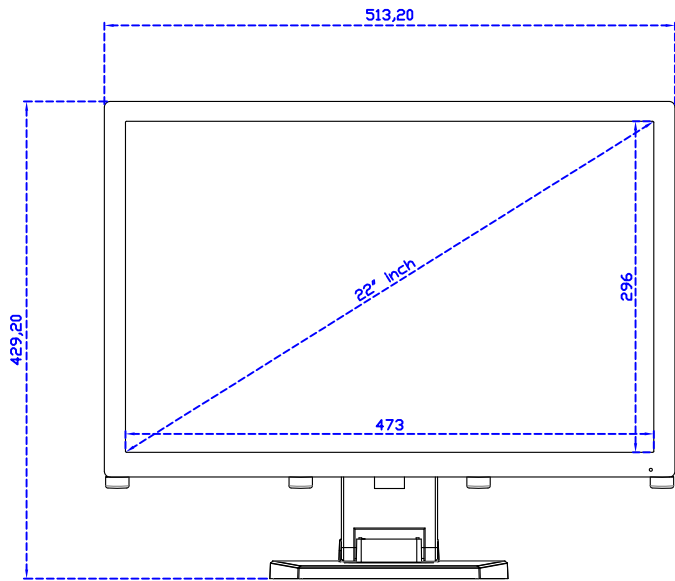

22" Desktop Touch Monitor.
(Foldable Stand)

AIM-TM5R220-G05W