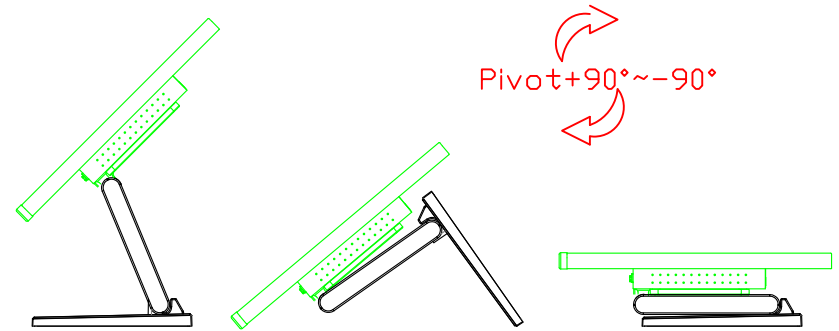

### Software Feature :

Calibration	Fast full oriental 4 points position
Compensation	Edge compensation. Accuracy 25 points linearity compensation
Draw Test	Position and linearity verification
Controller	Support multiple controllers
Languages	English · Simple Chinese · Traditional Chinese · Japanese · French · German · Spanish · Korean · Arabic · Czech · Danish · Dutch · Greek · Hungarian · Italian · Norwegian · Russian · Polish · Portuguese · Slovenian · Swedish · Thai · Turkish
Mouse Emulator	Right / left button emulation. Auto Right / left Click ( PDA function )
Touch Style	Drawing a Mode · button a Mode · Touch Off/ on Switch
Double Click	Configurable double click speed · Configurable double click area
Sound Modes	No sound · Touch down · Touch up
COM Port Support	COM1 ~ COM255 for Windows and Linux COM1 ~ COM8 for MS- DOS
Display Support	display rotation · Support multiple monitors
Support O.S	All Windows-32/64bit O.S Android ; Linux ; MAC

AIM-TM5R220-V05W

AIM-TM5R220-Y05W

**3 Year Warranty**  
LCD Panel 1 Year

22" Touch Monitor.  
(VESA Mount)

AIM-TM5R220-G05W N

22" Desktop Touch Monitor.  
(Foldable Stand)

AIM-TM5R220-G05W

Audio/VGA/DVI/DC12V

Touch USB/RS232

22" Desktop Touch Monitor.  
(Photo Stand)

AIM-TM5R220-P05W

Audio/VGA/DVI/DC12V

Touch USB/RS232

22" Desktop Touch Monitor.  
(POS Stand)

AIM-TM5R220-V05W

22" Desktop Touch Monitor.  
(Ergonomic Stand)