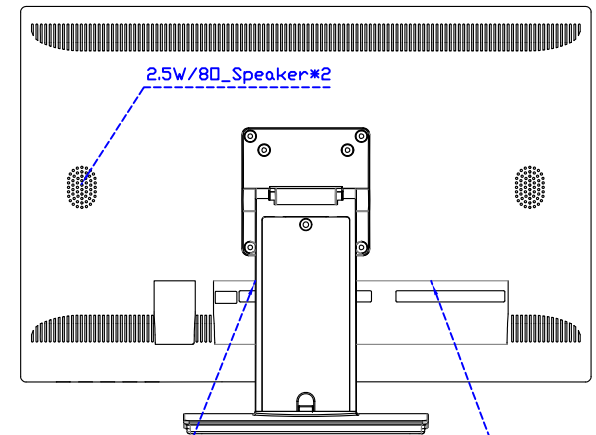

### Software Feature :

Calibration	Fast full oriental 4 points position
Compensation	Edge compensation. Accuracy 25 points linearity compensation
Draw Test	Position and linearity verification
Controller	Support multiple controllers
Languages	English · Simple Chinese · Traditional Chinese · Japanese · French · German · Spanish · Korean · Arabic · Czech · Danish · Dutch · Greek · Hungarian · Italian · Norwegian · Russian · Polish · Portuguese · Slovenian · Swedish · Thai · Turkish
Mouse Emulator	Right / left button emulation. Auto Right / left Click ( PDA function )
Touch Style	Drawing a Mode · button a Mode · Touch Off/ on Switch
Double Click	Configurable double click speed · Configurable double click area
Sound Modes	No sound · Touch down · Touch up
COM Port Support	COM1 ~ COM255 for Windows and Linux COM1 ~ COM8 for MS- DOS
Display Support	display rotation · Support multiple monitors
Support O.S	All Windows-32/64bit O.S Android ; Linux ; MAC

AIM-TM5R220-V05W

AIM-TM5R220-Y05W

**3 Year Warranty**  
LCD Panel 1 Year

22" Touch Monitor.  
(VESA Mount)

AIM-TM5R220-G05W N

22" Desktop Touch Monitor.  
(Foldable Stand)

AIM-TM5R220-G05W

Audio/VGA/DVI/DC12V

Touch USB/RS232

22" Desktop Touch Monitor.  
(Photo Stand)

AIM-TM5R220-P05W

Audio/VGA/DVI/DC12V

Touch USB/RS232

22" Desktop Touch Monitor.  
(POS Stand)

AIM-TM5R220-V05W

22" Desktop Touch Monitor.  
(Ergonomic Stand)