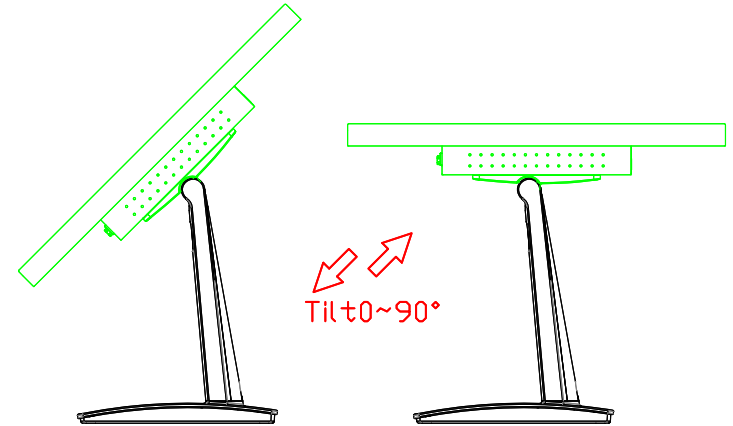

AIM-TM5R220-V05W

AIM-TM5R220-Y05W

**3 Year Warranty**  
LCD Panel 1 Year

22" Touch Monitor.  
(VESA Mount)

AIM-TM5R220-G05W N

22" Desktop Touch Monitor.  
(Foldable Stand)

AIM-TM5R220-G05W

Audio/VGA/DVI/DC12V

Touch USB/RS232

22" Desktop Touch Monitor.  
(Photo Stand)

AIM-TM5R220-P05W

Audio/VGA/DVI/DC12V

Touch USB/RS232

22" Desktop Touch Monitor.  
(POS Stand)

AIM-TM5R220-V05W

22" Desktop Touch Monitor.  
(Ergonomic Stand)