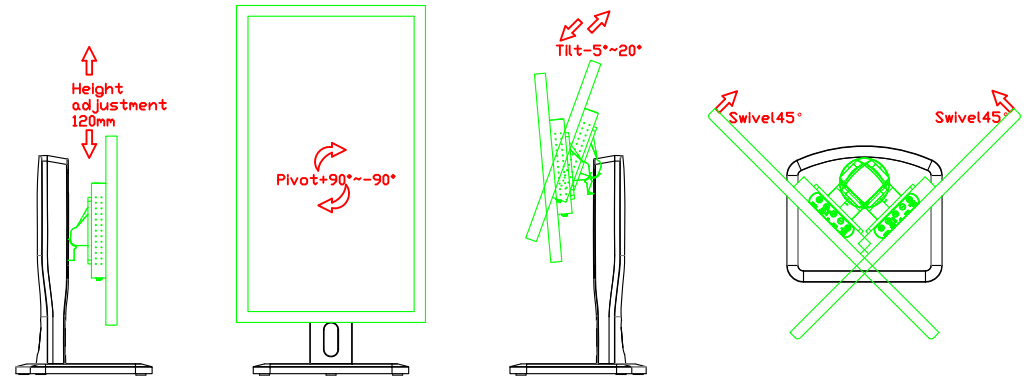

Touch USB/RS232

22" Desktop Touch Monitor.  
(Photo Stand)

AIM-TM5R220-P05W

Audio/VGA/DVI/DC12V

Touch USB/RS232

22" Desktop Touch Monitor.  
(POS Stand)

AIM-TM5R220-V05W

22" Desktop Touch Monitor.  
(Ergonomic Stand)