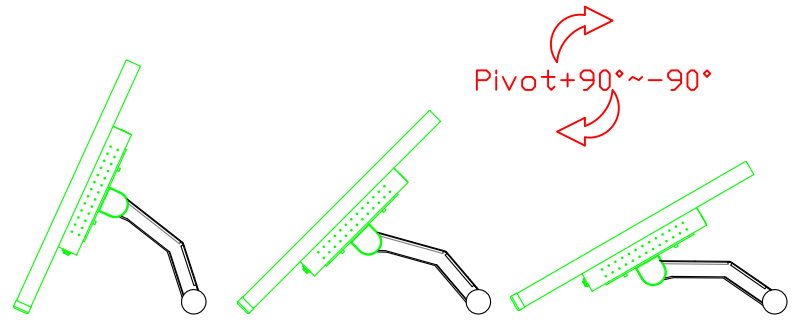

### Software Feature :

Calibration	Fast full oriental 4 points position
Compensation	Edge compensation. Accuracy 25 points linearity compensation
Draw Test	Position and linearity verification
Controller	Support multiple controllers
Languages	English · Simple Chinese · Traditional Chinese · Japanese · French · German · Spanish · Korean · Arabic · Czech · Danish · Dutch · Greek · Hungarian · Italian · Norwegian · Russian · Polish · Portuguese · Slovenian · Swedish · Thai · Turkish
Mouse Emulator	Right / left button emulation. Auto Right / left Click ( PDA function )
Touch Style	Drawing a Mode · button a Mode · Touch Off/ on Switch
Double Click	Configurable double click speed · Configurable double click area
Sound Modes	No sound · Touch down · Touch up
COM Port Support	COM1 ~ COM255 for Windows and Linux COM1 ~ COM8 for MS- DOS
Display Support	display rotation · Support multiple monitors
Support O.S	All Windows-32/64bit O.S Android ; Linux ; MAC

AIM-TM5R220-V05W

AIM-TM5R220-Y05W

**3 Year Warranty**  
LCD Panel 1 Year

22" Touch Monitor.  
(VESA Mount)

AIM-TM5R220-G05W N

22" Desktop Touch Monitor.  
(Foldable Stand)

AIM-TM5R220-G05W

Audio/VGA/DVI/DC12V