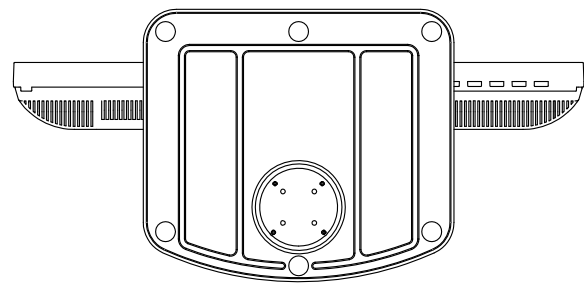

Touch USB/RS232

22" Desktop Touch Monitor.  
(Photo Stand)

AIM-TM5R220-P05W

Audio/VGA/DVI/DC12V

Touch USB/RS232

22" Desktop Touch Monitor.  
(POS Stand)

AIM-TM5R220-V05W

22" Desktop Touch Monitor.  
(Ergonomic Stand)