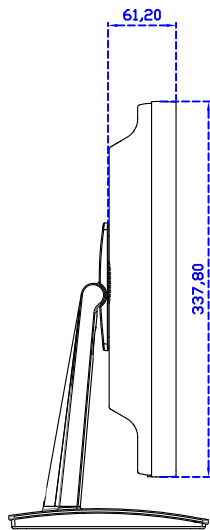

### Display Specifications :

Active Area	473 × 296 mm
Pixel Pitch	0.282 × 0.282 mm
Brightness	250 cd/m <sup>2</sup>
Contrast Ratio	1000 : 1
Resolution	1680 x 1050 ( WSXGA )
Viewing Angle	L/R178° ; U/D170°
Response Time	5ms ( Tr + Tf )
Display Colors	16.7M
Display Modes	640×480 ; 800×600 ; 1024×768 ; 1280×720 ; 1280×800 ; 1280×1024 ; 1360×768 ; 1440×900 ; 1680×1050
Signal input	VGA ; Audio ; DVI
Speaker	2.5W ( 8Ω ) × 2
OSD Keyboard	⊙Power ⊙Auto adjust ⊕ ⊖ ⊙Menu
Power Source	DC 12V ( DC Jack Φ2.5mm )
Power Consumption	≤24w
Storage 、 Operation	-20~60°C ; 0~50°C
VESA	100×100 mm
Casing Colors	Black ( White )
Casing Size 、 Weight	513.2 × 337.8 × 61.2 mm ; 6 kg ( W×H×D ) ( Without Stand )
Carton 、 gross weight	590 × 480 × 185 mm ; 7.6 kg ( W×H×D )
Accessory	VGA cable / Audio cable / AC100~240V Adapter / Power cable / USB or RS232 cable / Touch pen / Cleaning wipes / Driver Disk ※DVI cable ( Optional )

AIM-TM5R220-V05W

AIM-TM5R220-Y05W

**3 Year Warranty**  
LCD Panel 1 Year

22" Touch Monitor.  
(VESA Mount)

AIM-TM5R220-G05W N

22" Desktop Touch Monitor.  
(Foldable Stand)

AIM-TM5R220-G05W

Audio/VGA/DVI/DC12V

Touch USB/RS232

22" Desktop Touch Monitor.  
(Photo Stand)

AIM-TM5R220-P05W

Audio/VGA/DVI/DC12V

Touch USB/RS232

22" Desktop Touch Monitor.  
(POS Stand)

AIM-TM5R220-V05W

22" Desktop Touch Monitor.  
(Ergonomic Stand)