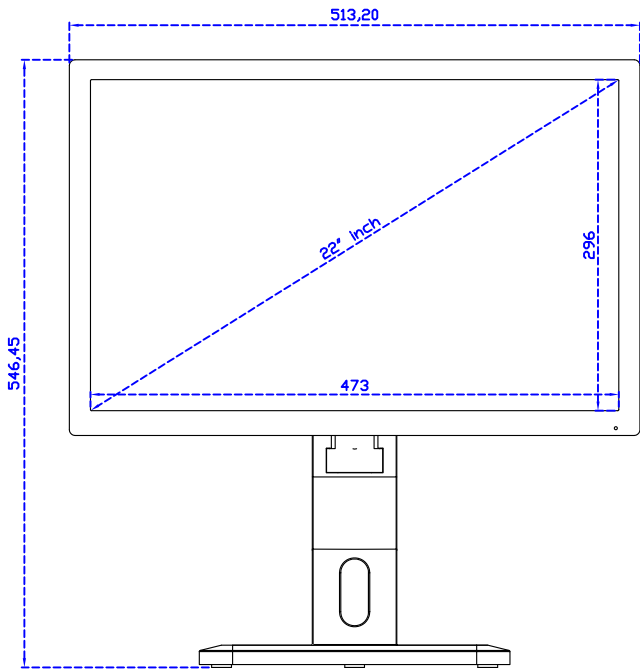

### Display Specifications :

Active Area	473 × 296 mm
Pixel Pitch	0.282 × 0.282 mm
Brightness	250 cd/m <sup>2</sup>
Contrast Ratio	1000 : 1
Resolution	1680 x 1050 ( WSXGA )
Viewing Angle	L/R178° ; U/D170°
Response Time	5ms ( Tr + Tf )
Display Colors	16.7M
Display Modes	640×480 ; 800×600 ; 1024×768 ; 1280×720 ; 1280×800 ; 1280×1024 ; 1360×768 ; 1440×900 ; 1680×1050
Signal input	VGA ; Audio ; DVI
Speaker	2.5W ( 8Ω ) × 2
OSD Keyboard	⊙Power ⊙Auto adjust ⊕ ⊖ ⊙Menu
Power Source	DC 12V ( DC Jack Φ2.5mm )
Power Consumption	≤24w
Storage 、 Operation	-20~60°C ; 0~50°C
VESA	100×100 mm
Casing Colors	Black ( White )
Casing Size 、 Weight	513.2 × 337.8 × 61.2 mm ; 6 kg ( W×H×D ) ( Without Stand )
Carton 、 gross weight	590 × 480 × 185 mm ; 7.6 kg ( W×H×D )
Accessory	VGA cable / Audio cable / AC100~240V Adapter / Power cable / USB or RS232 cable / Touch pen / Cleaning wipes / Driver Disk ※DVI cable ( Optional )

Touch USB/RS232

22" Desktop Touch Monitor.  
(Photo Stand)

AIM-TM5R220-P05W

Audio/VGA/DVI/DC12V

Touch USB/RS232

22" Desktop Touch Monitor.  
(POS Stand)

AIM-TM5R220-V05W

22" Desktop Touch Monitor.  
(Ergonomic Stand)