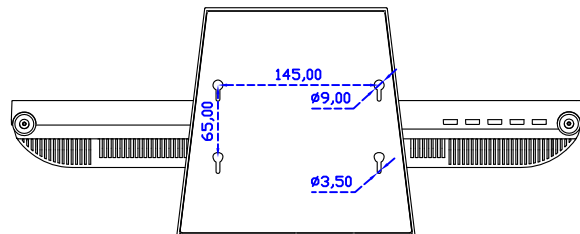

### Software Feature :

Calibration	Fast full oriental 4 points position
Compensation	Edge compensation. Accuracy 25 points linearity compensation
Draw Test	Position and linearity verification
Controller	Support multiple controllers
Languages	English · Simple Chinese · Traditional Chinese · Japanese · French · German · Spanish · Korean · Arabic · Czech · Danish · Dutch · Greek · Hungarian · Italian · Norwegian · Russian · Polish · Portuguese · Slovenian · Swedish · Thai · Turkish
Mouse Emulator	Right / left button emulation. Auto Right / left Click ( PDA function )
Touch Style	Drawing a Mode · button a Mode · Touch Off/ on Switch
Double Click	Configurable double click speed · Configurable double click area
Sound Modes	No sound · Touch down · Touch up
COM Port Support	COM1 ~ COM255 for Windows and Linux COM1 ~ COM8 for MS- DOS
Display Support	display rotation · Support multiple monitors
Support O.S	All Windows-32/64bit O.S Android ; Linux ; MAC

AIM-TM5R220-V05W

AIM-TM5R220-Y05W

**3 Year Warranty**  
LCD Panel 1 Year

22" Touch Monitor.  
(VESA Mount)

AIM-TM5R220-G05W N

22" Desktop Touch Monitor.  
(Foldable Stand)

AIM-TM5R220-G05W

Audio/VGA/DVI/DC12V

Touch USB/RS232

22" Desktop Touch Monitor.  
(Photo Stand)

AIM-TM5R220-P05W

Audio/VGA/DVI/DC12V

Touch USB/RS232

22" Desktop Touch Monitor.  
(POS Stand)

AIM-TM5R220-V05W

22" Desktop Touch Monitor.  
(Ergonomic Stand)