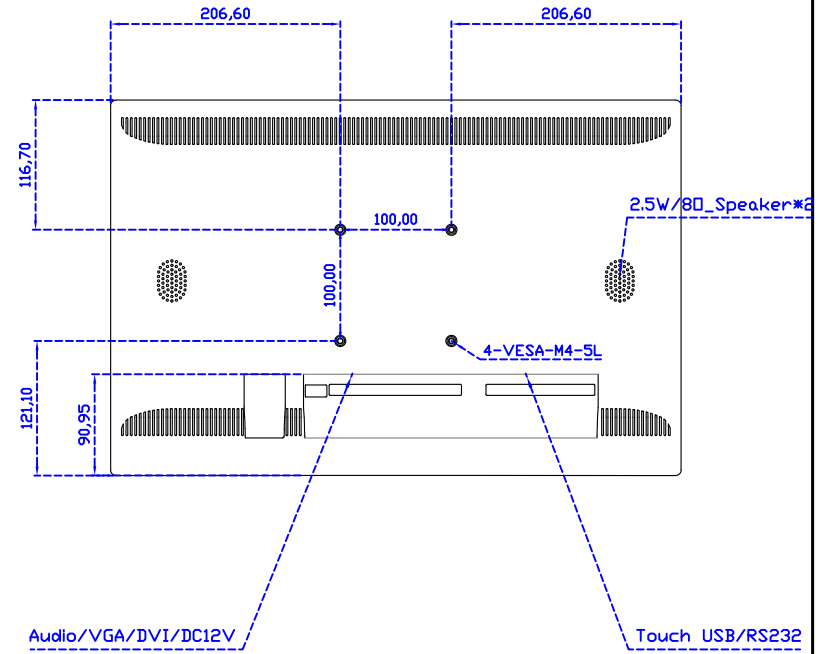

### Software Feature :

Calibration	Fast full oriental 4 points position
Compensation	Edge compensation. Accuracy 25 points linearity compensation
Draw Test	Position and linearity verification
Controller	Support multiple controllers
Languages	English · Simple Chinese · Traditional Chinese · Japanese · French · German · Spanish · Korean · Arabic · Czech · Danish · Dutch · Greek · Hungarian · Italian · Norwegian · Russian · Polish · Portuguese · Slovenian · Swedish · Thai · Turkish
Mouse Emulator	Right / left button emulation. Auto Right / left Click ( PDA function )
Touch Style	Drawing a Mode · button a Mode · Touch Off/ on Switch
Double Click	Configurable double click speed · Configurable double click area
Sound Modes	No sound · Touch down · Touch up
COM Port Support	COM1 ~ COM255 for Windows and Linux COM1 ~ COM8 for MS- DOS
Display Support	display rotation · Support multiple monitors
Support O.S	All Windows-32/64bit O.S Android ; Linux ; MAC

AIM-TM5R220-V05W

AIM-TM5R220-Y05W

**3 Year Warranty**  
LCD Panel 1 Year

22" Touch Monitor.  
(VESA Mount)

AIM-TM5R220-G05W N

22" Desktop Touch Monitor.  
(Foldable Stand)

AIM-TM5R220-G05W

Audio/VGA/DVI/DC12V