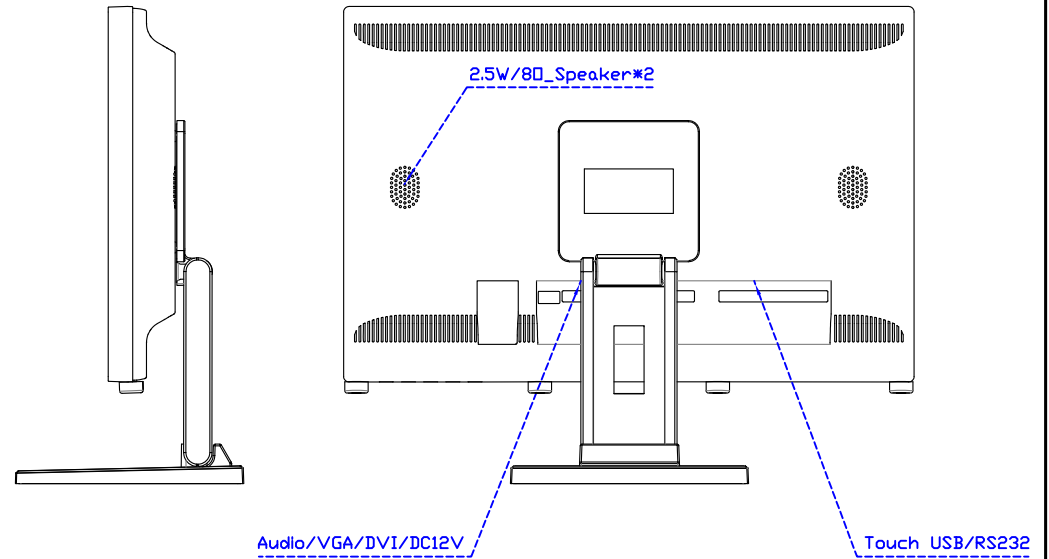

### Software Feature :

Calibration	Fast full oriental 4 points position
Compensation	Edge compensation. Accuracy 25 points linearity compensation
Draw Test	Position and linearity verification
Controller	Support multiple controllers
Languages	English · Simple Chinese · Traditional Chinese · Japanese · French · German · Spanish · Korean · Arabic · Czech · Danish · Dutch · Greek · Hungarian · Italian · Norwegian · Russian · Polish · Portuguese · Slovenian · Swedish · Thai · Turkish
Mouse Emulator	Right / left button emulation. Auto Right / left Click ( PDA function )
Touch Style	Drawing a Mode · button a Mode · Touch Off/ on Switch
Double Click	Configurable double click speed · Configurable double click area
Sound Modes	No sound · Touch down · Touch up
COM Port Support	COM1 ~ COM255 for Windows and Linux COM1 ~ COM8 for MS- DOS
Display Support	display rotation · Support multiple monitors
Support O.S	All Windows-32/64bit O.S Android ; Linux ; MAC

AIM-TM5R220-V05W

AIM-TM5R220-Y05W

**3 Year Warranty**  
LCD Panel 1 Year

22" Touch Monitor.  
(VESA Mount)

AIM-TM5R220-G05W N

22" Desktop Touch Monitor.  
(Foldable Stand)

AIM-TM5R220-G05W

Audio/VGA/DVI/DC12V

Touch USB/RS232

22" Desktop Touch Monitor.  
(Photo Stand)

AIM-TM5R220-P05W

Audio/VGA/DVI/DC12V

Touch USB/RS232

22" Desktop Touch Monitor.  
(POS Stand)

AIM-TM5R220-V05W

22" Desktop Touch Monitor.  
(Ergonomic Stand)