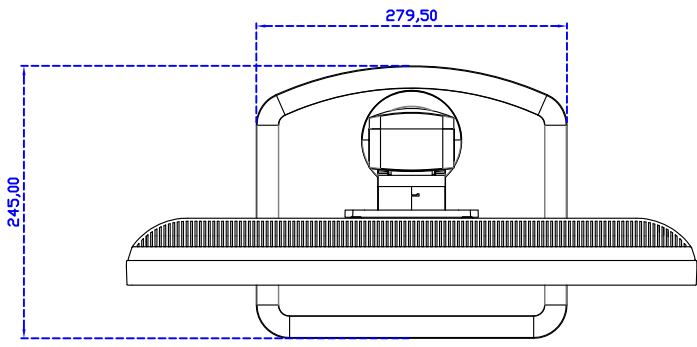

Touch USB/RS232

22" Desktop Touch Monitor.  
(Photo Stand)

AIM-TM5R220-P05W

Audio/VGA/DVI/DC12V

Touch USB/RS232

22" Desktop Touch Monitor.  
(POS Stand)

AIM-TM5R220-V05W

22" Desktop Touch Monitor.  
(Ergonomic Stand)