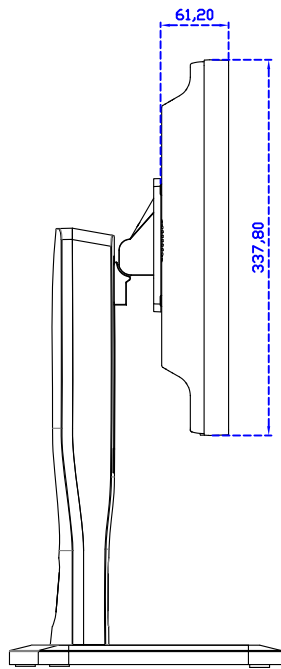

### Display Specifications :

Active Area	473 × 296 mm
Pixel Pitch	0.282 × 0.282 mm
Brightness	250 cd/m <sup>2</sup>
Contrast Ratio	1000 : 1
Resolution	1680 x 1050 ( WSXGA )
Viewing Angle	L/R178° ; U/D170°
Response Time	5ms ( Tr + Tf )
Display Colors	16.7M
Display Modes	640×480 ; 800×600 ; 1024×768 ; 1280×720 ; 1280×800 ; 1280×1024 ; 1360×768 ; 1440×900 ; 1680×1050
Signal input	VGA ; Audio ; DVI
Speaker	2.5W ( 8Ω ) × 2
OSD Keyboard	⊙Power ⊙Auto adjust ⊕ ⊖ ⊙Menu
Power Source	DC 12V ( DC Jack Φ2.5mm )
Power Consumption	≤24w
Storage 、 Operation	-20~60°C ; 0~50°C
VESA	100×100 mm
Casing Colors	Black ( White )
Casing Size 、 Weight	513.2 × 337.8 × 61.2 mm ; 6 kg ( W×H×D ) ( Without Stand )
Carton 、 gross weight	590 × 480 × 185 mm ; 7.6 kg ( W×H×D )
Accessory	VGA cable / Audio cable / AC100~240V Adapter / Power cable / USB or RS232 cable / Touch pen / Cleaning wipes / Driver Disk ※DVI cable ( Optional )

AIM-TM5R220-V05W

AIM-TM5R220-Y05W

**3 Year Warranty**  
LCD Panel 1 Year

22" Touch Monitor.  
(VESA Mount)

AIM-TM5R220-G05W N

22" Desktop Touch Monitor.  
(Foldable Stand)

AIM-TM5R220-G05W

Audio/VGA/DVI/DC12V

Touch USB/RS232

22" Desktop Touch Monitor.  
(Photo Stand)

AIM-TM5R220-P05W

Audio/VGA/DVI/DC12V

Touch USB/RS232

22" Desktop Touch Monitor.  
(POS Stand)

AIM-TM5R220-V05W

22" Desktop Touch Monitor.  
(Ergonomic Stand)