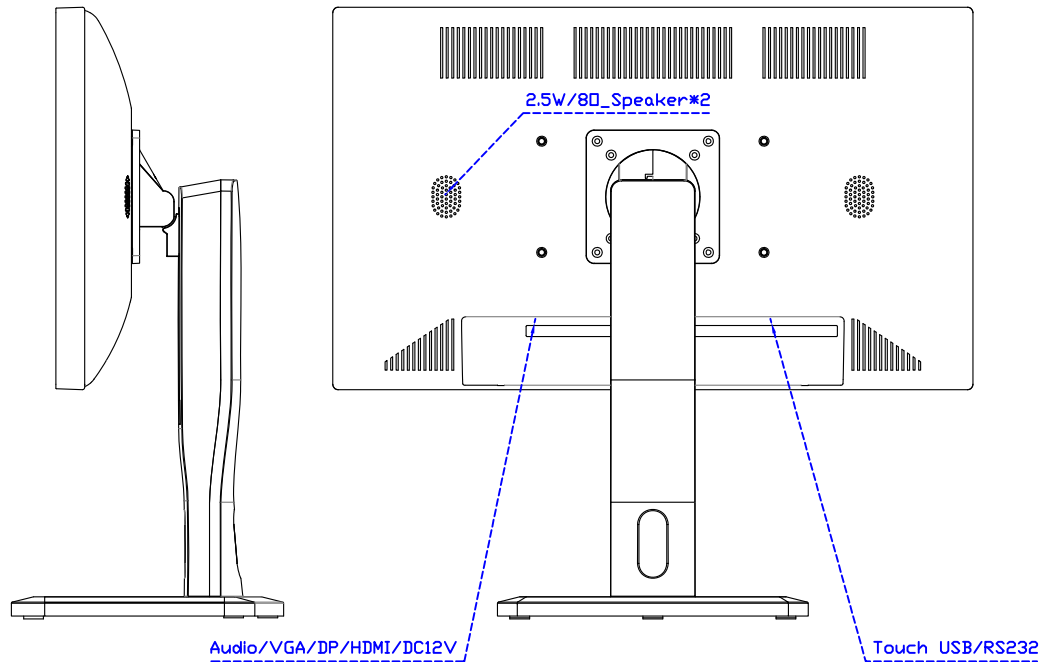

### Software Feature :

Calibration	Fast full oriental 4 points position
Compensation	Edge compensation. Accuracy 25 points linearity compensation
Draw Test	Position and linearity verification
Controller	Support multiple controllers
Languages	English · Simple Chinese · Traditional Chinese · Japanese · French · German · Spanish · Korean · Arabic · Czech · Danish · Dutch · Greek · Hungarian · Italian · Norwegian · Russian · Polish · Portuguese · Slovenian · Swedish · Thai · Turkish
Mouse Emulator	Right / left button emulation. Auto Right / left Click ( PDA function )
Touch Style	Drawing a Mode · button a Mode · Touch Off/ on Switch
Double Click	Configurable double click speed · Configurable double click area
Sound Modes	No sound · Touch down · Touch up
COM Port Support	COM1 ~ COM255 for Windows and Linux COM1 ~ COM8 for MS- DOS
Display Support	display rotation · Support multiple monitors
Support O.S	All Windows-32/64bit O.S Android ; Linux ; MAC

AIM-TM5R240-Y03W

**3 Year Warranty**  
LCD Panel 1 Year

24" Touch Monitor.  
(VESA Mount)

AIM-TM5R240-G03W N

Audio/VGA/DP/HDMI/DC12V

Touch USB/RS232

24" Desktop Touch Monitor.  
(POS Stand)

AIM-TM5R240-V03W

24" Desktop Touch Monitor.  
(Ergonomic Stand)

AIM-TM5R240-Y03W