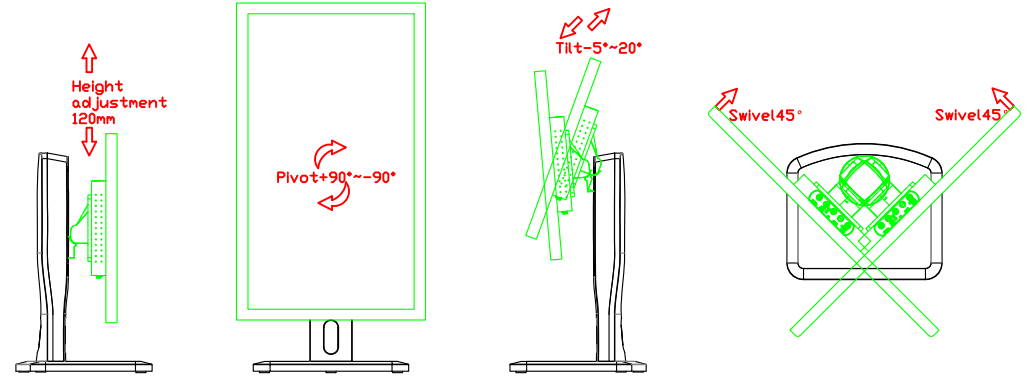

AIM-TM5R240-Y03W

**3 Year Warranty**  
LCD Panel 1 Year

24" Touch Monitor.  
(VESA Mount)

AIM-TM5R240-G03W N

Audio/VGA/DP/HDMI/DC12V

Touch USB/RS232

24" Desktop Touch Monitor.  
(POS Stand)

AIM-TM5R240-V03W

24" Desktop Touch Monitor.  
(Ergonomic Stand)

AIM-TM5R240-Y03W