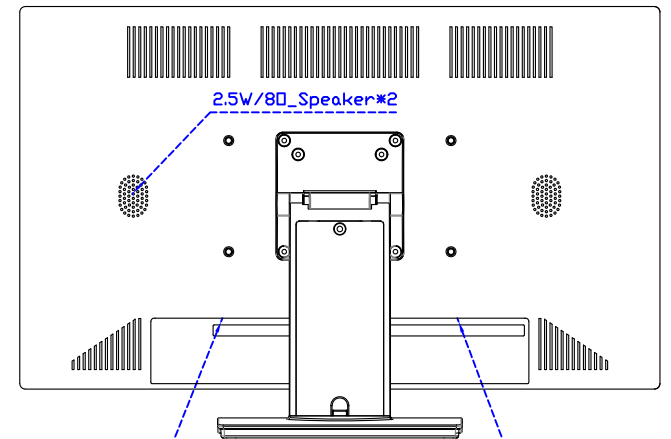

AIM-TM5R240-Y03W

**3 Year Warranty**  
LCD Panel 1 Year

24" Touch Monitor.  
(VESA Mount)

AIM-TM5R240-G03W N

Audio/VGA/DP/HDMI/DC12V

Touch USB/RS232

24" Desktop Touch Monitor.  
(POS Stand)

AIM-TM5R240-V03W

24" Desktop Touch Monitor.  
(Ergonomic Stand)

AIM-TM5R240-Y03W