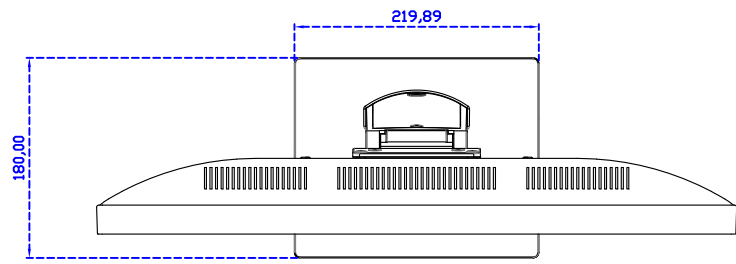

AIM-TM5R240-Y03W

**3 Year Warranty**  
LCD Panel 1 Year

24" Touch Monitor.  
(VESA Mount)

AIM-TM5R240-G03W N

Audio/VGA/DP/HDMI/DC12V

Touch USB/RS232

24" Desktop Touch Monitor.  
(POS Stand)

AIM-TM5R240-V03W

24" Desktop Touch Monitor.  
(Ergonomic Stand)

AIM-TM5R240-Y03W