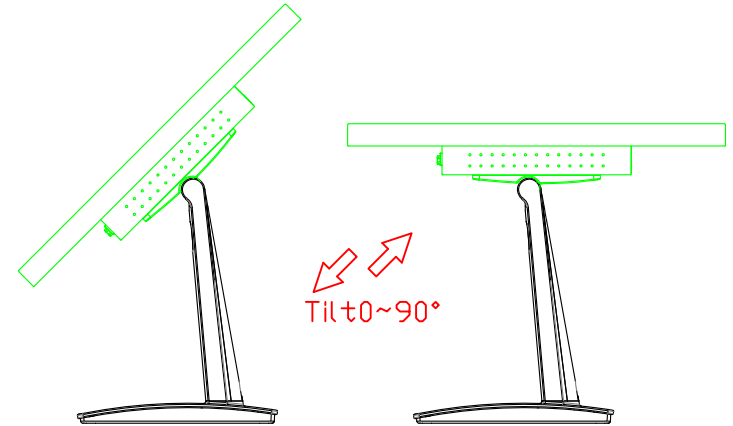

AIM-TM5R240-Y03W

**3 Year Warranty**  
LCD Panel 1 Year

24" Touch Monitor.  
(VESA Mount)

AIM-TM5R240-G03W N

Audio/VGA/DP/HDMI/DC12V

Touch USB/RS232

24" Desktop Touch Monitor.  
(POS Stand)

AIM-TM5R240-V03W

24" Desktop Touch Monitor.  
(Ergonomic Stand)

AIM-TM5R240-Y03W