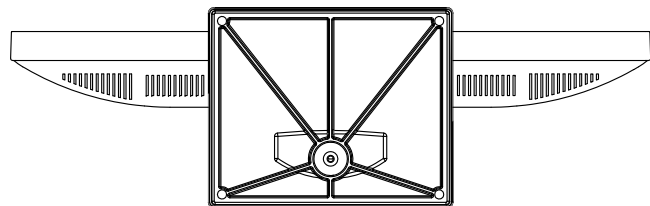

### Software Feature :

Calibration	Fast full oriental 4 points position
Compensation	Edge compensation. Accuracy 25 points linearity compensation
Draw Test	Position and linearity verification
Controller	Support multiple controllers
Languages	English · Simple Chinese · Traditional Chinese · Japanese · French · German · Spanish · Korean · Arabic · Czech · Danish · Dutch · Greek · Hungarian · Italian · Norwegian · Russian · Polish · Portuguese · Slovenian · Swedish · Thai · Turkish
Mouse Emulator	Right / left button emulation. Auto Right / left Click ( PDA function )
Touch Style	Drawing a Mode · button a Mode · Touch Off/ on Switch
Double Click	Configurable double click speed · Configurable double click area
Sound Modes	No sound · Touch down · Touch up
COM Port Support	COM1 ~ COM255 for Windows and Linux COM1 ~ COM8 for MS- DOS
Display Support	display rotation · Support multiple monitors
Support O.S	All Windows-32/64bit O.S Android ; Linux ; MAC

AIM-TM5R240-Y03W

**3 Year Warranty**  
LCD Panel 1 Year

24" Touch Monitor.  
(VESA Mount)

AIM-TM5R240-G03W N

Audio/VGA/DP/HDMI/DC12V

Touch USB/RS232

24" Desktop Touch Monitor.  
(POS Stand)

AIM-TM5R240-V03W

24" Desktop Touch Monitor.  
(Ergonomic Stand)

AIM-TM5R240-Y03W