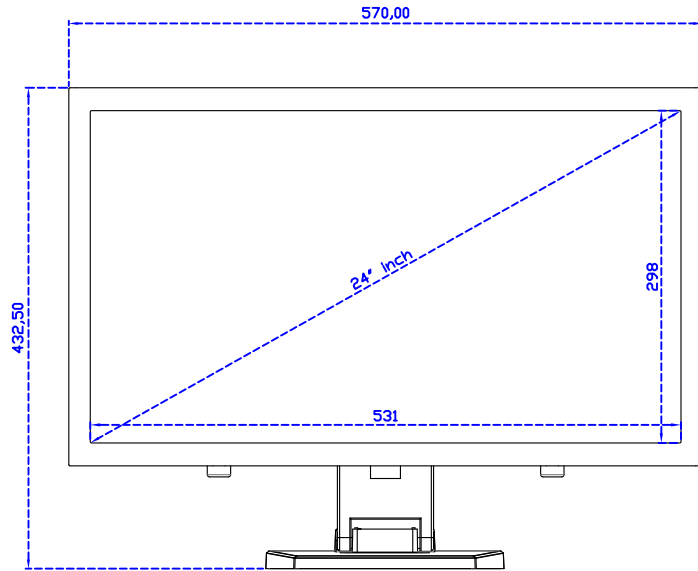

VGA

DC 12V

Display Port

HDMI

24" Embedded Touch Monitor.
(Open Frame)

AIM-TMOPxxxx240-R25W

24" Desktop Touch Monitor.
(Foldable Stand)

AIM-TMxxx240-R25W A

24" Desktop Touch Monitor.
(Photo Stand)

AIM-TMxxx240-R25W P

24" Desktop Touch Monitor.
(POS Stand)

AIM-TMxxxx240-R25W V

24" Desktop Touch Monitor.
(Ergonomic Stand)

AIM-TMxxx240-R25W Y