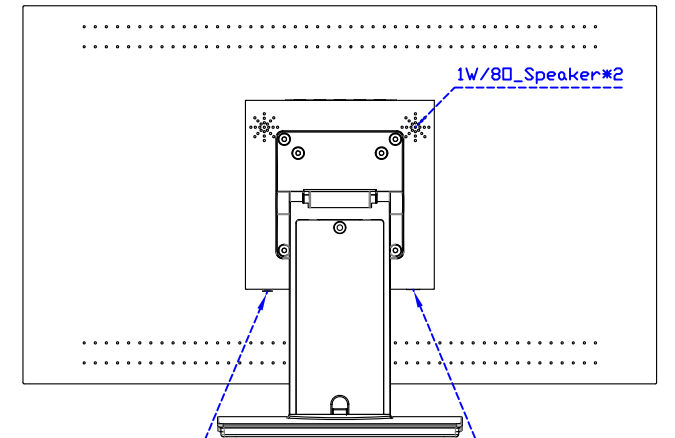

VGA

DC 12V

Display Port

HDMI

24" Embedded Touch Monitor.
(Open Frame)

AIM-TMOPxxxx240-R25W

24" Desktop Touch Monitor.
(Foldable Stand)

AIM-TMxxx240-R25W A

24" Desktop Touch Monitor.
(Photo Stand)

AIM-TMxxx240-R25W P

24" Desktop Touch Monitor.
(POS Stand)

AIM-TMxxxx240-R25W V

24" Desktop Touch Monitor.
(Ergonomic Stand)

AIM-TMxxx240-R25W Y