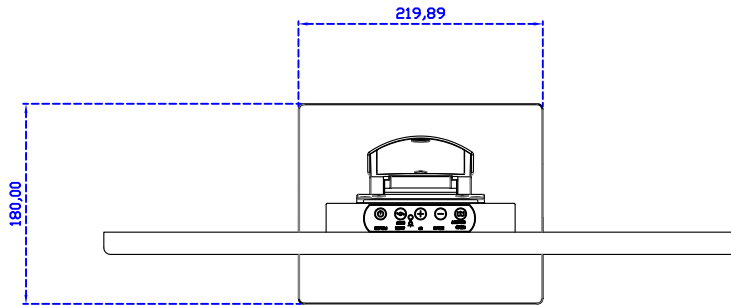

VGA

DC 12V

Display Port

HDMI

24" Embedded Touch Monitor.
(Open Frame)

AIM-TMOPxxxx240-R25W

24" Desktop Touch Monitor.
(Foldable Stand)

AIM-TMxxx240-R25W A

24" Desktop Touch Monitor.
(Photo Stand)

AIM-TMxxx240-R25W P

24" Desktop Touch Monitor.
(POS Stand)

AIM-TMxxxx240-R25W V

24" Desktop Touch Monitor.
(Ergonomic Stand)

AIM-TMxxx240-R25W Y