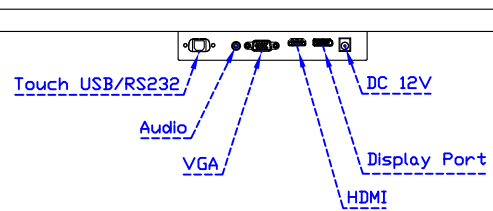

24" Touch Monitor.
(VESA Mount)

AIM-TMxxxx240-R25W