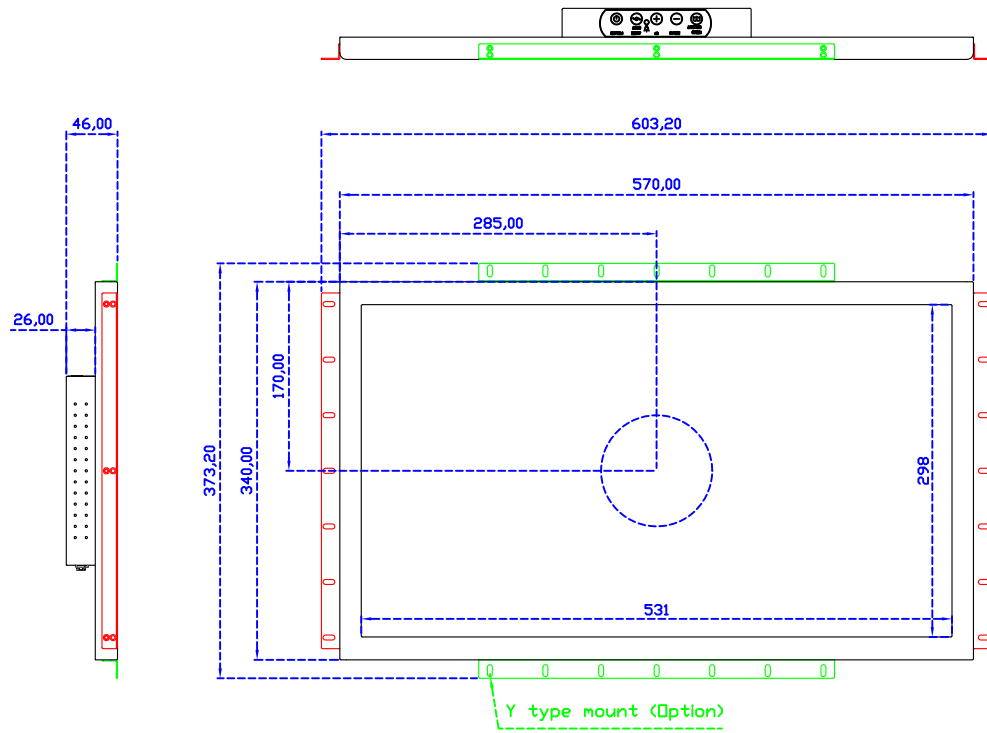

X type mount (Default)

Touch USB/RS232

Audio

VGA

DC 12V

Display Port

HDMI

24" Embedded Touch Monitor.
(Open Frame)

AIM-TMOPxxxx240-R25W