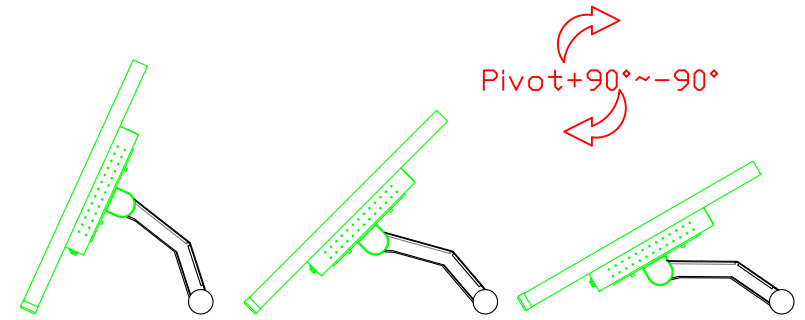

VGA

DC 12V

Display Port

HDMI

24" Embedded Touch Monitor.
(Open Frame)

AIM-TMOPxxxx240-R25W

24" Desktop Touch Monitor.
(Foldable Stand)

AIM-TMxxx240-R25W A

24" Desktop Touch Monitor.
(Photo Stand)

AIM-TMxxx240-R25W P

24" Desktop Touch Monitor.
(POS Stand)

AIM-TMxxxx240-R25W V

24" Desktop Touch Monitor.
(Ergonomic Stand)

AIM-TMxxx240-R25W Y