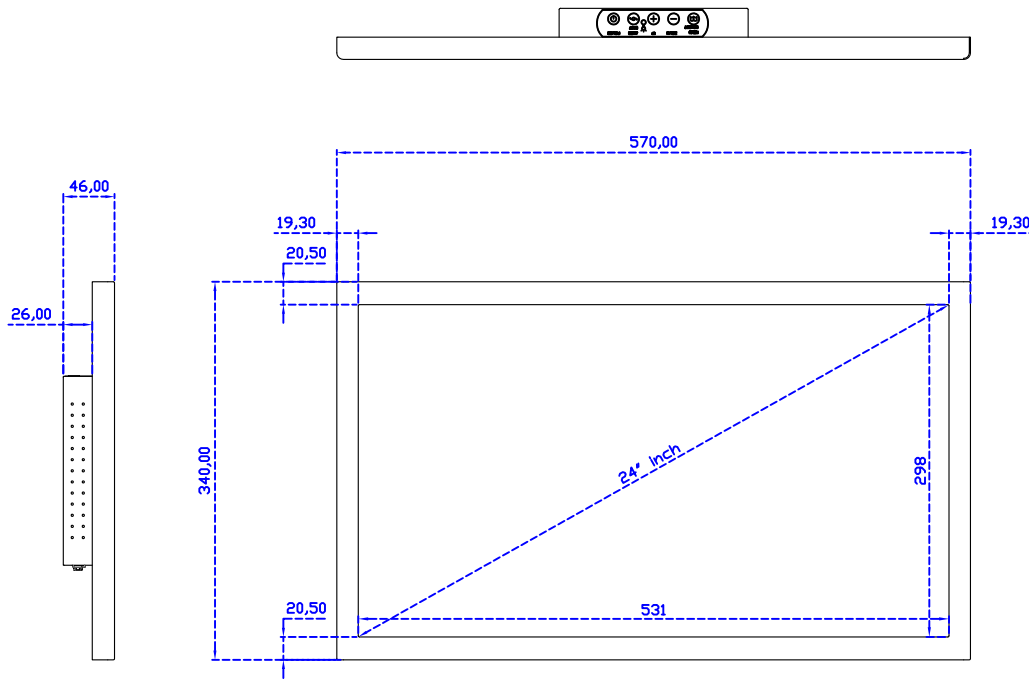

24" Touch Monitor.
(VESA Mount)

AIM-TMxxxx240-R25W