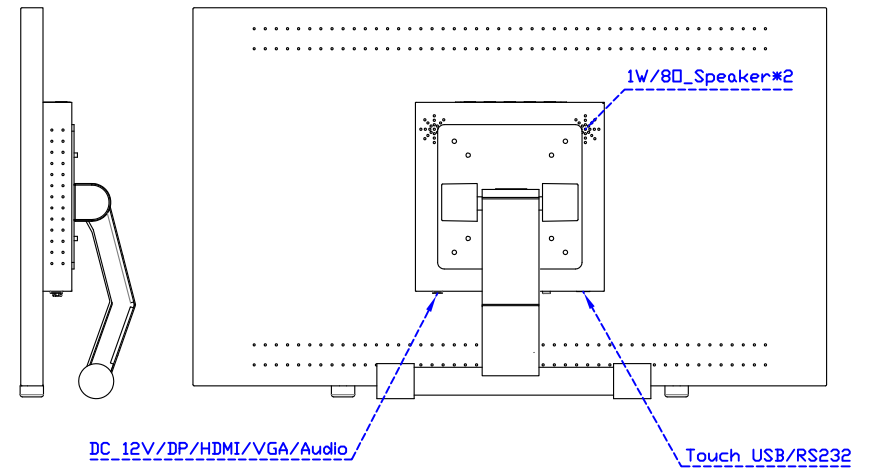

VGA

DC 12V

Display Port

HDMI

24" Embedded Touch Monitor.
(Open Frame)

AIM-TMOPxxxx240-R25W

24" Desktop Touch Monitor.
(Foldable Stand)

AIM-TMxxx240-R25W A

24" Desktop Touch Monitor.
(Photo Stand)

AIM-TMxxx240-R25W P

24" Desktop Touch Monitor.
(POS Stand)

AIM-TMxxxx240-R25W V

24" Desktop Touch Monitor.
(Ergonomic Stand)

AIM-TMxxx240-R25W Y