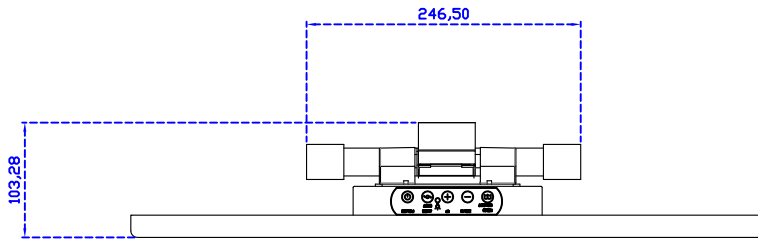

VGA

DC 12V

Display Port

HDMI

24" Embedded Touch Monitor.
(Open Frame)

AIM-TMOPxxxx240-R25W

24" Desktop Touch Monitor.
(Foldable Stand)

AIM-TMxxx240-R25W A

24" Desktop Touch Monitor.
(Photo Stand)

AIM-TMxxx240-R25W P

24" Desktop Touch Monitor.
(POS Stand)

AIM-TMxxxx240-R25W V

24" Desktop Touch Monitor.
(Ergonomic Stand)

AIM-TMxxx240-R25W Y