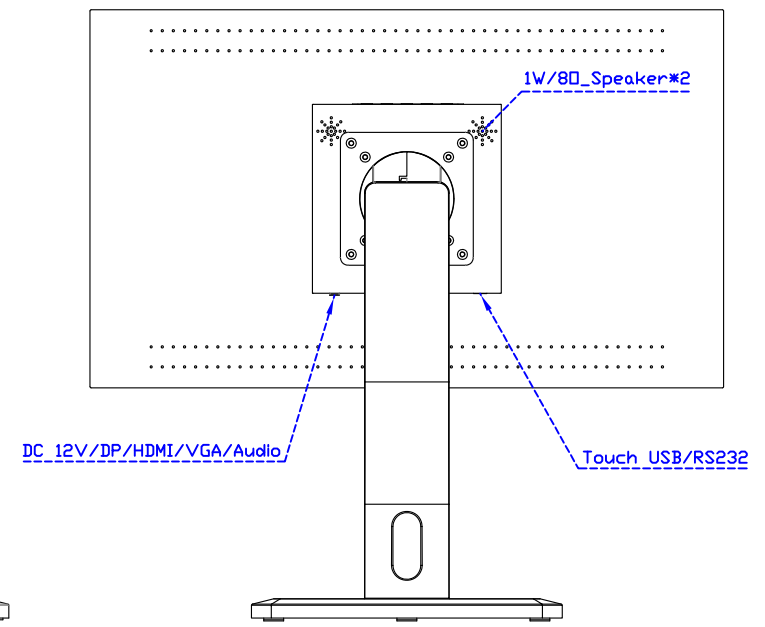

VGA

DC 12V

Display Port

HDMI

24" Embedded Touch Monitor.
(Open Frame)

AIM-TMOPxxxx240-R25W

24" Desktop Touch Monitor.
(Foldable Stand)

AIM-TMxxx240-R25W A

24" Desktop Touch Monitor.
(Photo Stand)

AIM-TMxxx240-R25W P

24" Desktop Touch Monitor.
(POS Stand)

AIM-TMxxxx240-R25W V

24" Desktop Touch Monitor.
(Ergonomic Stand)

AIM-TMxxx240-R25W Y