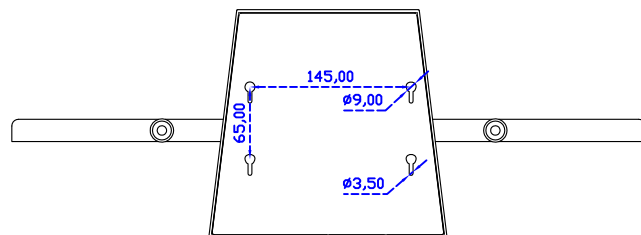

VGA

DC 12V

Display Port

HDMI

24" Embedded Touch Monitor.
(Open Frame)

AIM-TMOPxxxx240-R25W

24" Desktop Touch Monitor.
(Foldable Stand)

AIM-TMxxx240-R25W A

24" Desktop Touch Monitor.
(Photo Stand)

AIM-TMxxx240-R25W P

24" Desktop Touch Monitor.
(POS Stand)

AIM-TMxxxx240-R25W V

24" Desktop Touch Monitor.
(Ergonomic Stand)

AIM-TMxxx240-R25W Y