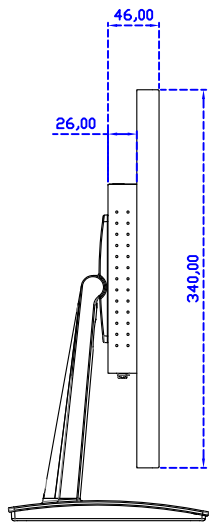

24" Projected capacitive Multi-Touch Monitor

Display Specifications :

| | |
|-----------------------|--|
| Active Area | 531 × 298 mm |
| Pixel Pitch | 0.27675 × 0.27675 mm |
| Brightness | 250 cd/m ² |
| Contrast Ratio | 1000 : 1 |
| Resolution | 1920 x 1080 (Full HD) |
| Viewing Angle | L/R178° ; U/D170° |
| Response Time | 5ms (Tr + Tf) |
| Display Colors | 16.7M |
| Display Modes | 640×480 ; 800×600 ; 1024×768 ; 1280×720 ; 1280×800 ; 1280×1024 ; 1360×768 ; 1440×900 ; 1680×1050 ; 1920×1080 |
| Signal input | VGA ; Audio ; Display Port ; HDMI |
| Speaker | 1W (8Ω) × 2 |
| OSD Keyboard | ⊙Power ⊙Auto adjust ⊕+ ⊖- ⊙Menu |
| Power Source | DC 12V (DC Jack Φ2.1mm) |
| Power Consumption | ≤21w |
| Storage 、 Operation | -20~60°C ; 0~50°C |
| VESA | 75×75 ; 100×100 mm |
| Casing Colors | Black (OEM other colors) |
| Casing Size 、 Weight | 570 × 340 × 46 mm ; 5.8 kg (W×H×D) (Without Stand) |
| Carton 、 gross weight | 670 × 530 × 265 mm ; 9.6 kg (W×H×D) |
| Accessory | VGA cable / HDMI cable / Audio cable / AC100~240V Adapter / Power cable / USB or RS232 cable / Cleaning wipes / Driver Disk ※DP cable (Optional) |

VGA

DC 12V

Display Port

HDMI

24" Embedded Touch Monitor.
(Open Frame)

AIM-TMOPxxxx240-R25W

24" Desktop Touch Monitor.
(Foldable Stand)

AIM-TMxxx240-R25W A

24" Desktop Touch Monitor.
(Photo Stand)

AIM-TMxxx240-R25W P

24" Desktop Touch Monitor.
(POS Stand)

AIM-TMxxxx240-R25W V

24" Desktop Touch Monitor.
(Ergonomic Stand)

AIM-TMxxx240-R25W Y