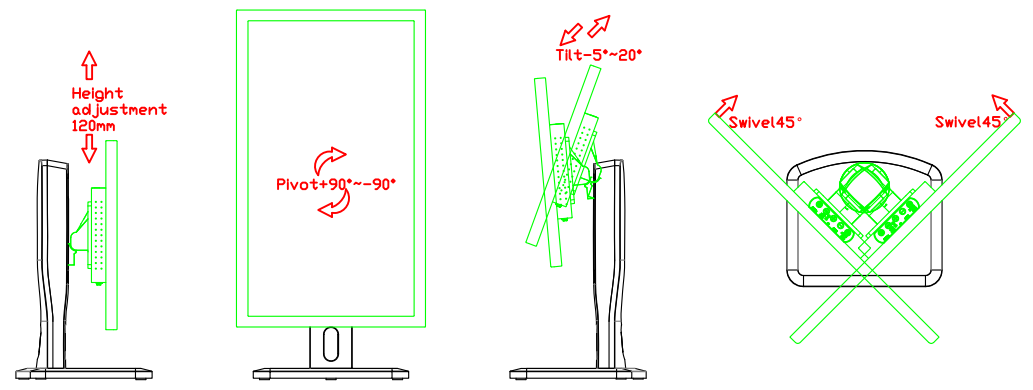

VGA

DC 12V

Display Port

HDMI

24" Embedded Touch Monitor.
(Open Frame)

AIM-TMOPxxxx240-R25W

24" Desktop Touch Monitor.
(Foldable Stand)

AIM-TMxxx240-R25W A

24" Desktop Touch Monitor.
(Photo Stand)

AIM-TMxxx240-R25W P

24" Desktop Touch Monitor.
(POS Stand)

AIM-TMxxxx240-R25W V

24" Desktop Touch Monitor.
(Ergonomic Stand)

AIM-TMxxx240-R25W Y