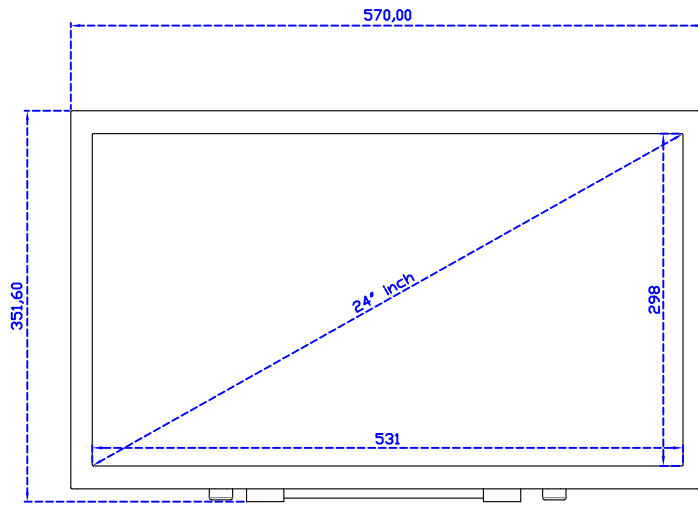

VGA

DC 12V

Display Port

HDMI

24" Embedded Touch Monitor.
(Open Frame)

AIM-TMOPxxxx240-R25W

24" Desktop Touch Monitor.
(Foldable Stand)

AIM-TMxxx240-R25W A

24" Desktop Touch Monitor.
(Photo Stand)

AIM-TMxxx240-R25W P

24" Desktop Touch Monitor.
(POS Stand)

AIM-TMxxxx240-R25W V

24" Desktop Touch Monitor.
(Ergonomic Stand)

AIM-TMxxx240-R25W Y