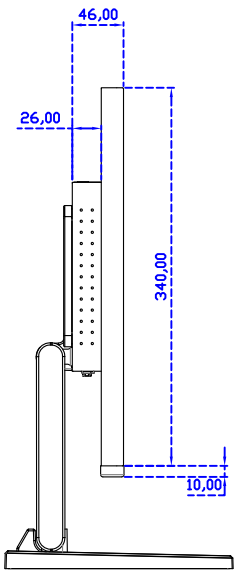

24" Projected capacitive Multi-Touch Monitor

Display Specifications :

| | |
|-----------------------|--|
| Active Area | 531 × 298 mm |
| Pixel Pitch | 0.27675 × 0.27675 mm |
| Brightness | 250 cd/m ² |
| Contrast Ratio | 1000 : 1 |
| Resolution | 1920 x 1080 (Full HD) |
| Viewing Angle | L/R178° ; U/D170° |
| Response Time | 5ms (Tr + Tf) |
| Display Colors | 16.7M |
| Display Modes | 640×480 ; 800×600 ; 1024×768 ; 1280×720 ; 1280×800 ; 1280×1024 ; 1360×768 ; 1440×900 ; 1680×1050 ; 1920×1080 |
| Signal input | VGA ; Audio ; Display Port ; HDMI |
| Speaker | 1W (8Ω) × 2 |
| OSD Keyboard | ⊙Power ⊙Auto adjust ⊕+ ⊖- ⊙Menu |
| Power Source | DC 12V (DC Jack Φ2.1mm) |
| Power Consumption | ≤21w |
| Storage 、 Operation | -20~60°C ; 0~50°C |
| VESA | 75×75 ; 100×100 mm |
| Casing Colors | Black (OEM other colors) |
| Casing Size 、 Weight | 570 × 340 × 46 mm ; 5.8 kg (W×H×D) (Without Stand) |
| Carton 、 gross weight | 670 × 530 × 265 mm ; 9.6 kg (W×H×D) |
| Accessory | VGA cable / HDMI cable / Audio cable / AC100~240V Adapter / Power cable / USB or RS232 cable / Cleaning wipes / Driver Disk ※DP cable (Optional) |

VGA

DC 12V

Display Port

HDMI

24" Embedded Touch Monitor.
(Open Frame)

AIM-TMOPxxxx240-R25W

24" Desktop Touch Monitor.
(Foldable Stand)

AIM-TMxxx240-R25W A

24" Desktop Touch Monitor.
(Photo Stand)

AIM-TMxxx240-R25W P

24" Desktop Touch Monitor.
(POS Stand)

AIM-TMxxxx240-R25W V

24" Desktop Touch Monitor.
(Ergonomic Stand)

AIM-TMxxx240-R25W Y