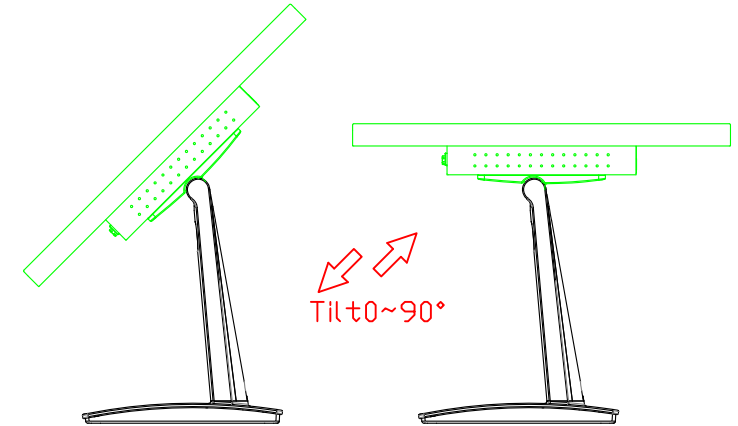

VGA

DC 12V

Display Port

HDMI

24" Embedded Touch Monitor.
(Open Frame)

AIM-TMOPxxxx240-R25W

24" Desktop Touch Monitor.
(Foldable Stand)

AIM-TMxxx240-R25W A

24" Desktop Touch Monitor.
(Photo Stand)

AIM-TMxxx240-R25W P

24" Desktop Touch Monitor.
(POS Stand)

AIM-TMxxxx240-R25W V

24" Desktop Touch Monitor.
(Ergonomic Stand)

AIM-TMxxx240-R25W Y