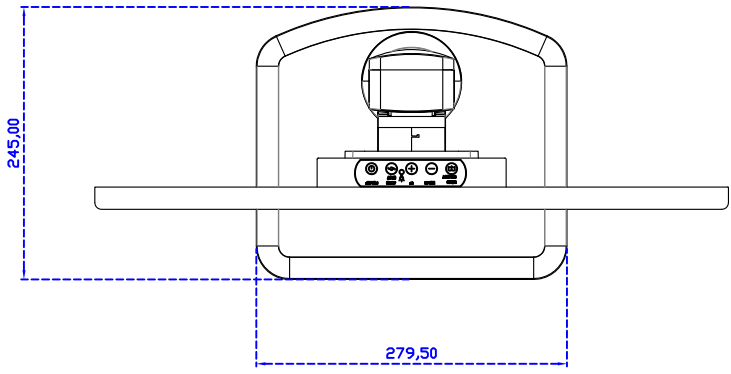

VGA

DC 12V

Display Port

HDMI

24" Embedded Touch Monitor.
(Open Frame)

AIM-TMOPxxxx240-R25W

24" Desktop Touch Monitor.
(Foldable Stand)

AIM-TMxxx240-R25W A

24" Desktop Touch Monitor.
(Photo Stand)

AIM-TMxxx240-R25W P

24" Desktop Touch Monitor.
(POS Stand)

AIM-TMxxxx240-R25W V

24" Desktop Touch Monitor.
(Ergonomic Stand)

AIM-TMxxx240-R25W Y