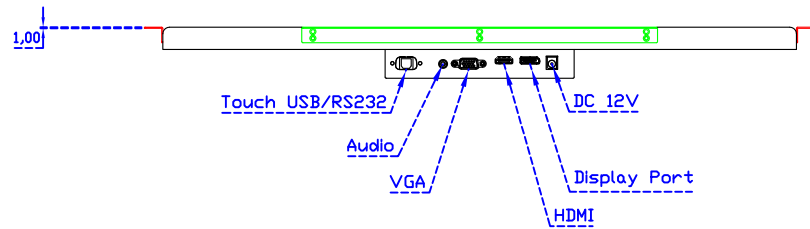

X type mount (Default)