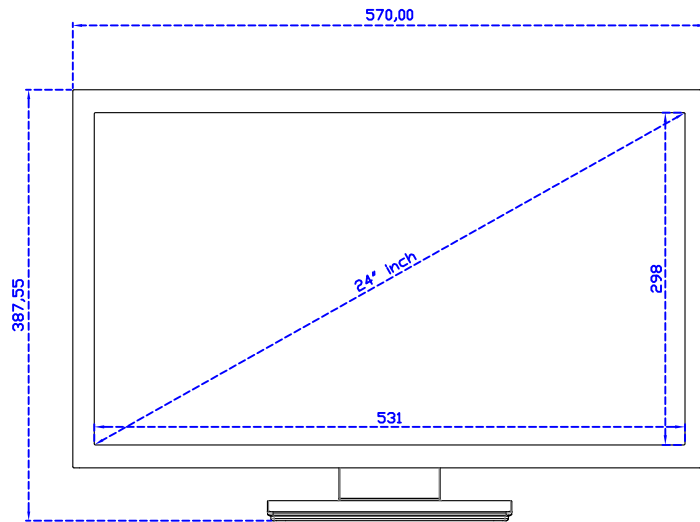

VGA

DC 12V

Display Port

HDMI

24" Embedded Touch Monitor.
(Open Frame)

AIM-TMOPxxxx240-R25W

24" Desktop Touch Monitor.
(Foldable Stand)

AIM-TMxxx240-R25W A

24" Desktop Touch Monitor.
(Photo Stand)

AIM-TMxxx240-R25W P

24" Desktop Touch Monitor.
(POS Stand)

AIM-TMxxxx240-R25W V

24" Desktop Touch Monitor.
(Ergonomic Stand)

AIM-TMxxx240-R25W Y