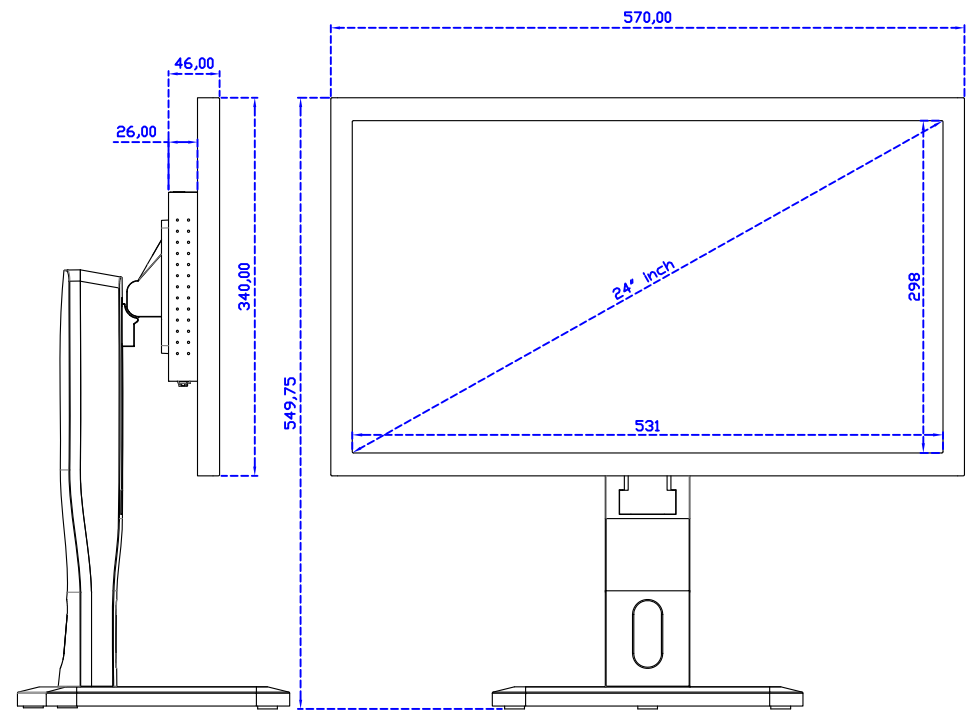

VGA

DC 12V

Display Port

HDMI

24" Embedded Touch Monitor.
(Open Frame)

AIM-TMOPxxxx240-R25W

24" Desktop Touch Monitor.
(Foldable Stand)

AIM-TMxxx240-R25W A

24" Desktop Touch Monitor.
(Photo Stand)

AIM-TMxxx240-R25W P

24" Desktop Touch Monitor.
(POS Stand)

AIM-TMxxxx240-R25W V

24" Desktop Touch Monitor.
(Ergonomic Stand)

AIM-TMxxx240-R25W Y