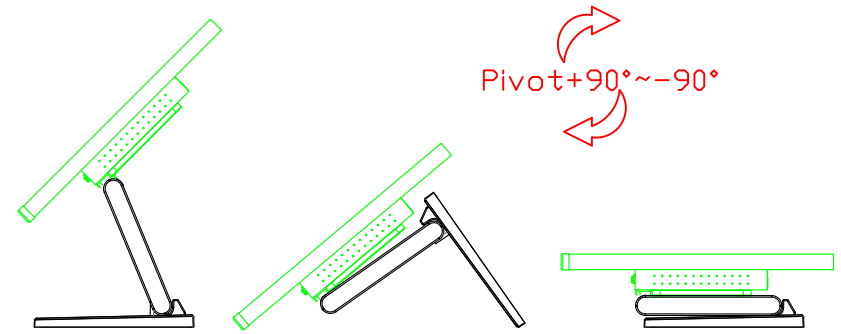

VGA

DC 12V

Display Port

HDMI

24" Embedded Touch Monitor.
(Open Frame)

AIM-TMOPxxxx240-R25W

24" Desktop Touch Monitor.
(Foldable Stand)

AIM-TMxxx240-R25W A

24" Desktop Touch Monitor.
(Photo Stand)

AIM-TMxxx240-R25W P

24" Desktop Touch Monitor.
(POS Stand)

AIM-TMxxxx240-R25W V

24" Desktop Touch Monitor.
(Ergonomic Stand)

AIM-TMxxx240-R25W Y