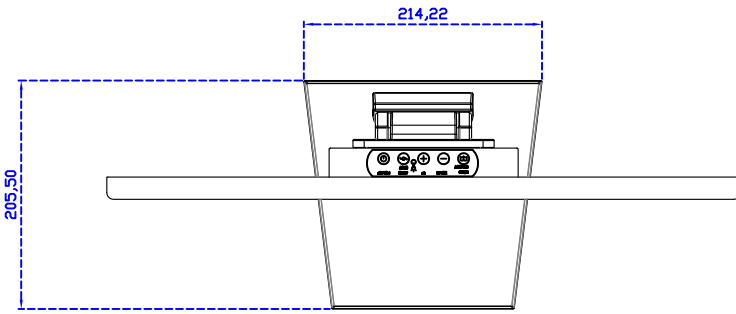

VGA

DC 12V

Display Port

HDMI

24" Embedded Touch Monitor.
(Open Frame)

AIM-TMOPxxxx240-R25W

24" Desktop Touch Monitor.
(Foldable Stand)

AIM-TMxxx240-R25W A

24" Desktop Touch Monitor.
(Photo Stand)

AIM-TMxxx240-R25W P

24" Desktop Touch Monitor.
(POS Stand)

AIM-TMxxxx240-R25W V

24" Desktop Touch Monitor.
(Ergonomic Stand)

AIM-TMxxx240-R25W Y