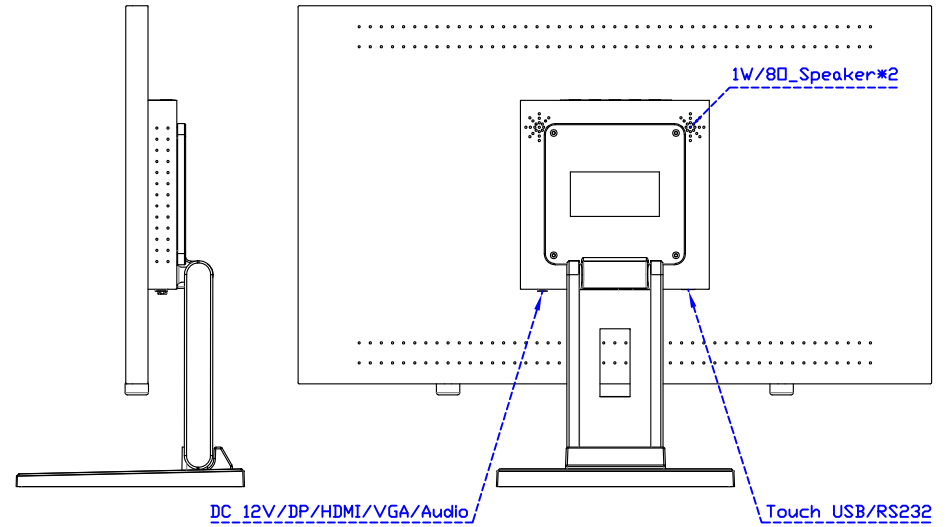

VGA

DC 12V

Display Port

HDMI

24" Embedded Touch Monitor.
(Open Frame)

AIM-TMOPxxxx240-R25W

24" Desktop Touch Monitor.
(Foldable Stand)

AIM-TMxxx240-R25W A

24" Desktop Touch Monitor.
(Photo Stand)

AIM-TMxxx240-R25W P

24" Desktop Touch Monitor.
(POS Stand)

AIM-TMxxxx240-R25W V

24" Desktop Touch Monitor.
(Ergonomic Stand)

AIM-TMxxx240-R25W Y