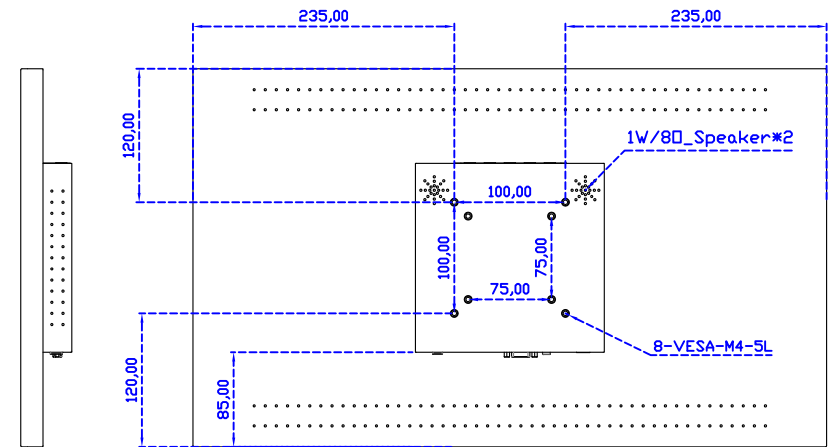

24" Touch Monitor.
(VESA Mount)

AIM-TMxxxx240-R25W