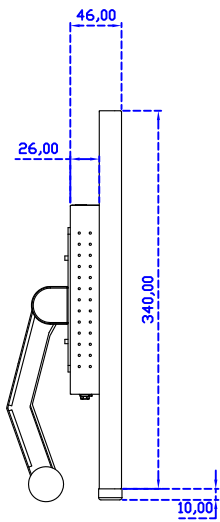

24" Projected capacitive Multi-Touch Monitor

Display Specifications :

| | |
|-----------------------|--|
| Active Area | 531 × 298 mm |
| Pixel Pitch | 0.27675 × 0.27675 mm |
| Brightness | 250 cd/m ² |
| Contrast Ratio | 1000 : 1 |
| Resolution | 1920 x 1080 (Full HD) |
| Viewing Angle | L/R178° ; U/D170° |
| Response Time | 5ms (Tr + Tf) |
| Display Colors | 16.7M |
| Display Modes | 640×480 ; 800×600 ; 1024×768 ; 1280×720 ; 1280×800 ; 1280×1024 ; 1360×768 ; 1440×900 ; 1680×1050 ; 1920×1080 |
| Signal input | VGA ; Audio ; Display Port ; HDMI |
| Speaker | 1W (8Ω) × 2 |
| OSD Keyboard | ⊙Power ⊙Auto adjust ⊕+ ⊖- ⊙Menu |
| Power Source | DC 12V (DC Jack Φ2.1mm) |
| Power Consumption | ≤21w |
| Storage 、 Operation | -20~60°C ; 0~50°C |
| VESA | 75×75 ; 100×100 mm |
| Casing Colors | Black (OEM other colors) |
| Casing Size 、 Weight | 570 × 340 × 46 mm ; 5.8 kg (W×H×D) (Without Stand) |
| Carton 、 gross weight | 670 × 530 × 265 mm ; 9.6 kg (W×H×D) |
| Accessory | VGA cable / HDMI cable / Audio cable / AC100~240V Adapter / Power cable / USB or RS232 cable / Cleaning wipes / Driver Disk ※DP cable (Optional) |

VGA

DC 12V

Display Port

HDMI

24" Embedded Touch Monitor.
(Open Frame)

AIM-TMOPxxxx240-R25W

24" Desktop Touch Monitor.
(Foldable Stand)

AIM-TMxxx240-R25W A

24" Desktop Touch Monitor.
(Photo Stand)

AIM-TMxxx240-R25W P

24" Desktop Touch Monitor.
(POS Stand)

AIM-TMxxxx240-R25W V

24" Desktop Touch Monitor.
(Ergonomic Stand)

AIM-TMxxx240-R25W Y