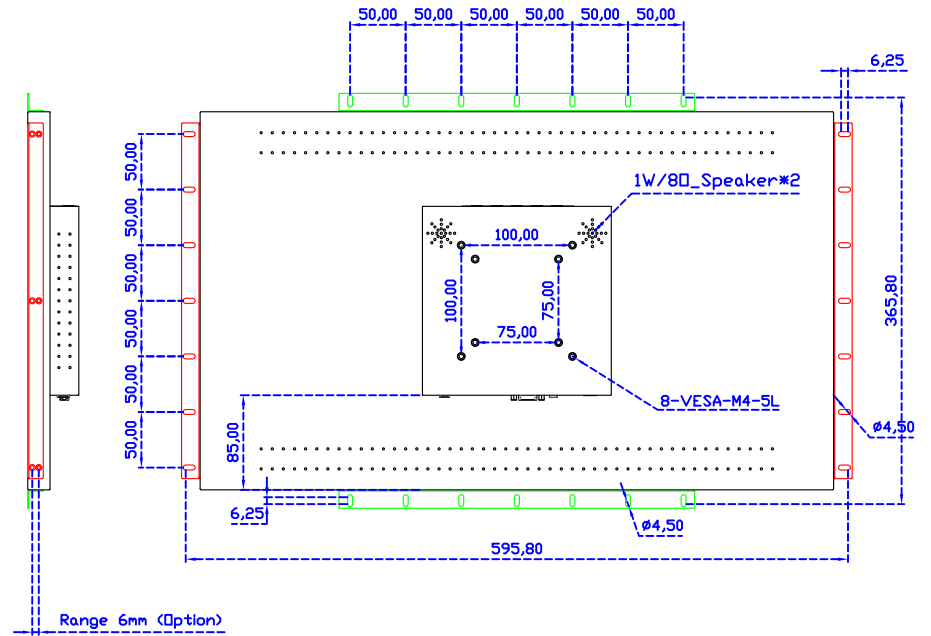

X type mount (Default)