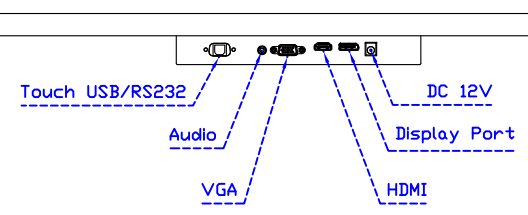

### Software Feature :

Draw Test	Position and linearity verification
Controller	Support multiple controller
Languages	English · Simple Chinese · Traditional Chinese · Japanese · French · German · Spanish · Korean · Arabic · Czech · Danish · Dutch · Greek · Hungarian · Italian · Norwegian · Russian · Polish · Portuguese · Slovenian · Swedish · Thai · Turkish
Mouse Emulator	Right / left button emulation. Auto Right / left Click ( PDA function )
Touch Style	Drawing a Mode · button a Mode · Touch Off/ on Switch
Double Click	Configurable double click speed · Configurable double click area
Sound Modes	No sound · Touch down · Touch up
Display Support	display rotation · Support multiple monitors
Division Pattern	Support two halves and four parts with touch function, you can also create your own division patterns.
Settings:	
Edge compensation	Support edge compensation and you can also add your own numbers for it.
Support O.S	All Windows-32/64bit O.S Android ; Linux ; MAC

AIM-TMPCT270-R09W Y

**3 Year Warranty**  
LCD Panel 1 Year

27" Touch Monitor.  
(VESA Mount)

AIM-TMPCT240-R09W

X type mount (Default)

27" Embedded Touch Monitor.  
(Open Frame)

AIM-TM0PPCT270-R09W

27" Desktop Touch Monitor.  
(POS Stand)