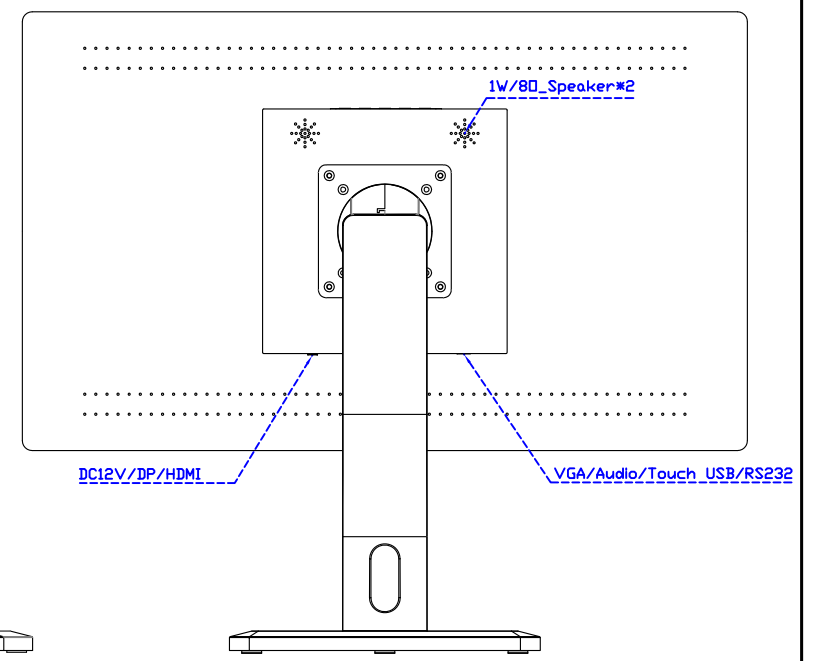

### Software Feature :

Draw Test	Position and linearity verification
Controller	Support multiple controller
Languages	English · Simple Chinese · Traditional Chinese · Japanese · French · German · Spanish · Korean · Arabic · Czech · Danish · Dutch · Greek · Hungarian · Italian · Norwegian · Russian · Polish · Portuguese · Slovenian · Swedish · Thai · Turkish
Mouse Emulator	Right / left button emulation. Auto Right / left Click ( PDA function )
Touch Style	Drawing a Mode · button a Mode · Touch Off/ on Switch
Double Click	Configurable double click speed · Configurable double click area
Sound Modes	No sound · Touch down · Touch up
Display Support	display rotation · Support multiple monitors
Division Pattern	Support two halves and four parts with touch function, you can also create your own division patterns.
Settings:	
Edge compensation	Support edge compensation and you can also add your own numbers for it.
Support O.S	All Windows-32/64bit O.S Android ; Linux ; MAC

AIM-TMPCT270-R09W Y

**3 Year Warranty**  
LCD Panel 1 Year

27" Touch Monitor.  
(VESA Mount)

AIM-TMPCT240-R09W

X type mount (Default)

27" Embedded Touch Monitor.  
(Open Frame)

AIM-TM0PPCT270-R09W

27" Desktop Touch Monitor.  
(POS Stand)

AIM-TMPCT270-R09W V

27" Desktop Touch Monitor.  
(Ergonomic Stand)

AIM-TMPCT270-R09W Y