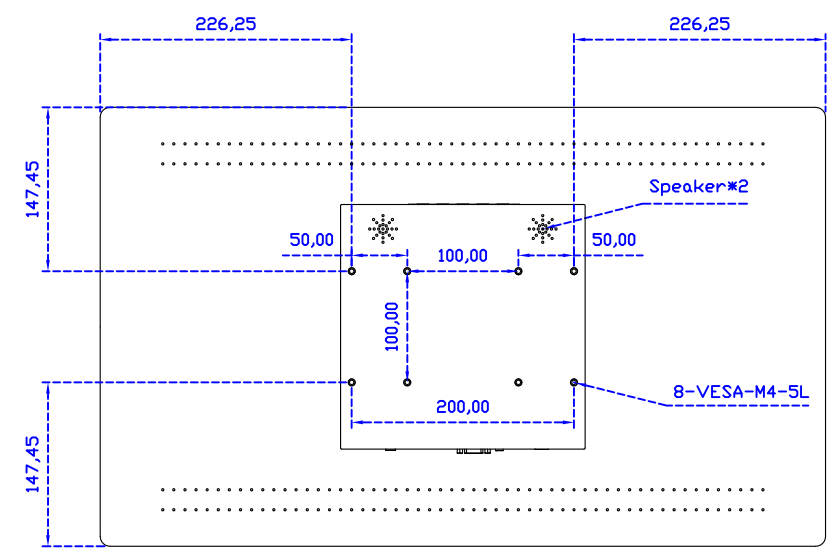

27" Touch Monitor.
(VESA Mount)

AIM-TMPCT240-R09W