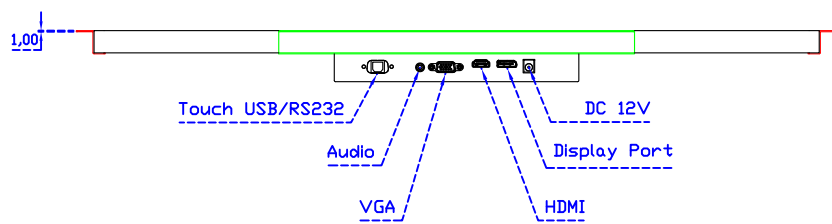

### Software Feature :

Draw Test	Position and linearity verification
Controller	Support multiple controller
Languages	English · Simple Chinese · Traditional Chinese · Japanese · French · German · Spanish · Korean · Arabic · Czech · Danish · Dutch · Greek · Hungarian · Italian · Norwegian · Russian · Polish · Portuguese · Slovenian · Swedish · Thai · Turkish
Mouse Emulator	Right / left button emulation. Auto Right / left Click ( PDA function )
Touch Style	Drawing a Mode · button a Mode · Touch Off/ on Switch
Double Click	Configurable double click speed · Configurable double click area
Sound Modes	No sound · Touch down · Touch up
Display Support	display rotation · Support multiple monitors
Division Pattern	Support two halves and four parts with touch function, you can also create your own division patterns.
Settings:	
Edge compensation	Support edge compensation and you can also add your own numbers for it.
Support O.S	All Windows-32/64bit O.S Android ; Linux ; MAC

AIM-TMPCT270-R09W Y

**3 Year Warranty**  
LCD Panel 1 Year

27" Touch Monitor.  
(VESA Mount)

AIM-TMPCT240-R09W

X type mount (Default)

27" Embedded Touch Monitor.  
(Open Frame)

AIM-TM0PPCT270-R09W

27" Desktop Touch Monitor.  
(POS Stand)

AIM-TMPCT270-R09W V

27" Desktop Touch Monitor.  
(Ergonomic Stand)

AIM-TMPCT270-R09W Y