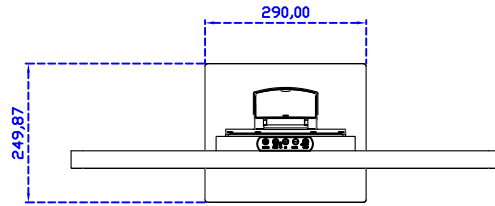

AIM-TMPCT320-R07W V

3 Year Warranty
LCD Panel 1 Year

32" Touch Monitor.
(VESA Mount)

AIM-TMPCT320-R07W

32" Embedded Touch Monitor.
(Open Frame)

AIM-TM0PPCT320-R07W

32" Desktop Touch Monitor.
(POS Stand)

AIM-TMPCT320-R07W V