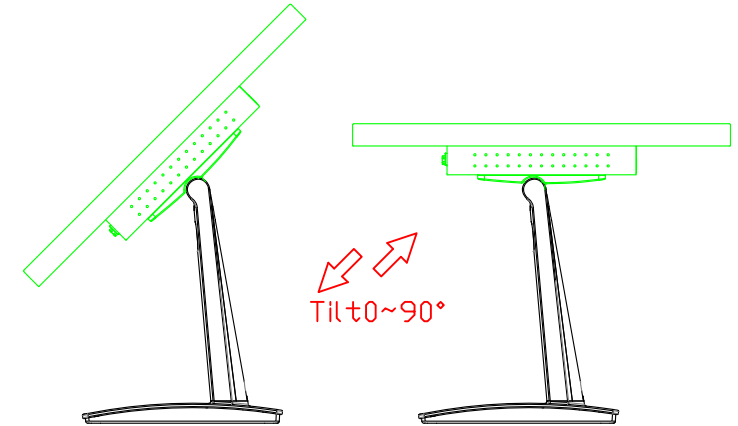

AIM-TMPCT320-R07W V

3 Year Warranty
LCD Panel 1 Year

32" Touch Monitor.
(VESA Mount)

AIM-TMPCT320-R07W

32" Embedded Touch Monitor.
(Open Frame)

AIM-TM0PPCT320-R07W

32" Desktop Touch Monitor.
(POS Stand)

AIM-TMPCT320-R07W V