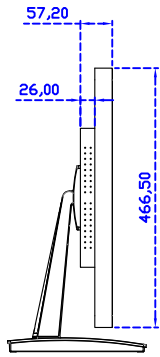

AIM-TMPCT320-R07W V

3 Year Warranty
LCD Panel 1 Year

32" Touch Monitor.
(VESA Mount)

AIM-TMPCT320-R07W

32" Embedded Touch Monitor.
(Open Frame)

AIM-TM0PPCT320-R07W

32" Desktop Touch Monitor.
(POS Stand)

AIM-TMPCT320-R07W V