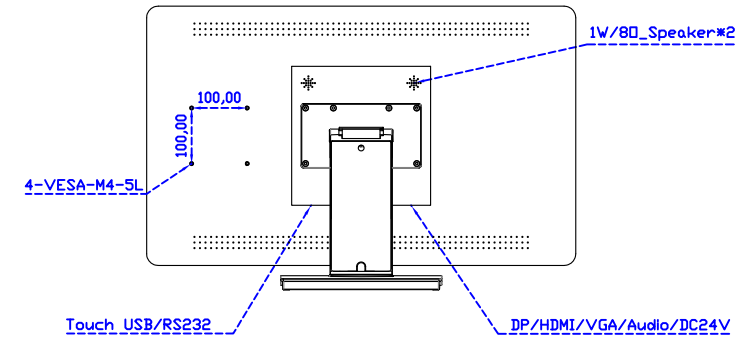

AIM-TMPCT320-R07W V

3 Year Warranty
LCD Panel 1 Year

32" Touch Monitor.
(VESA Mount)

AIM-TMPCT320-R07W

32" Embedded Touch Monitor.
(Open Frame)

AIM-TM0PPCT320-R07W

32" Desktop Touch Monitor.
(POS Stand)

AIM-TMPCT320-R07W V