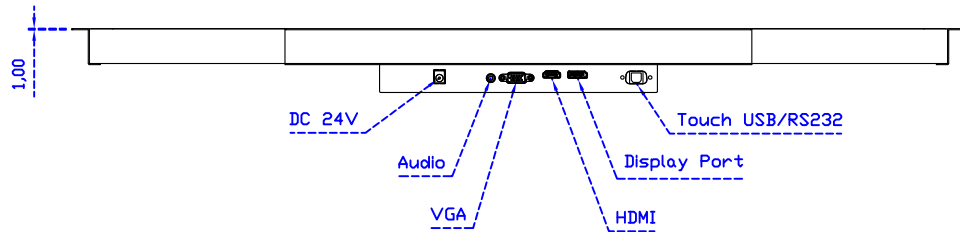

AIM-TMPCT320-R07W V

3 Year Warranty
LCD Panel 1 Year

32" Touch Monitor.
(VESA Mount)

AIM-TMPCT320-R07W

32" Embedded Touch Monitor.
(Open Frame)

AIM-TM0PPCT320-R07W

32" Desktop Touch Monitor.
(POS Stand)

AIM-TMPCT320-R07W V